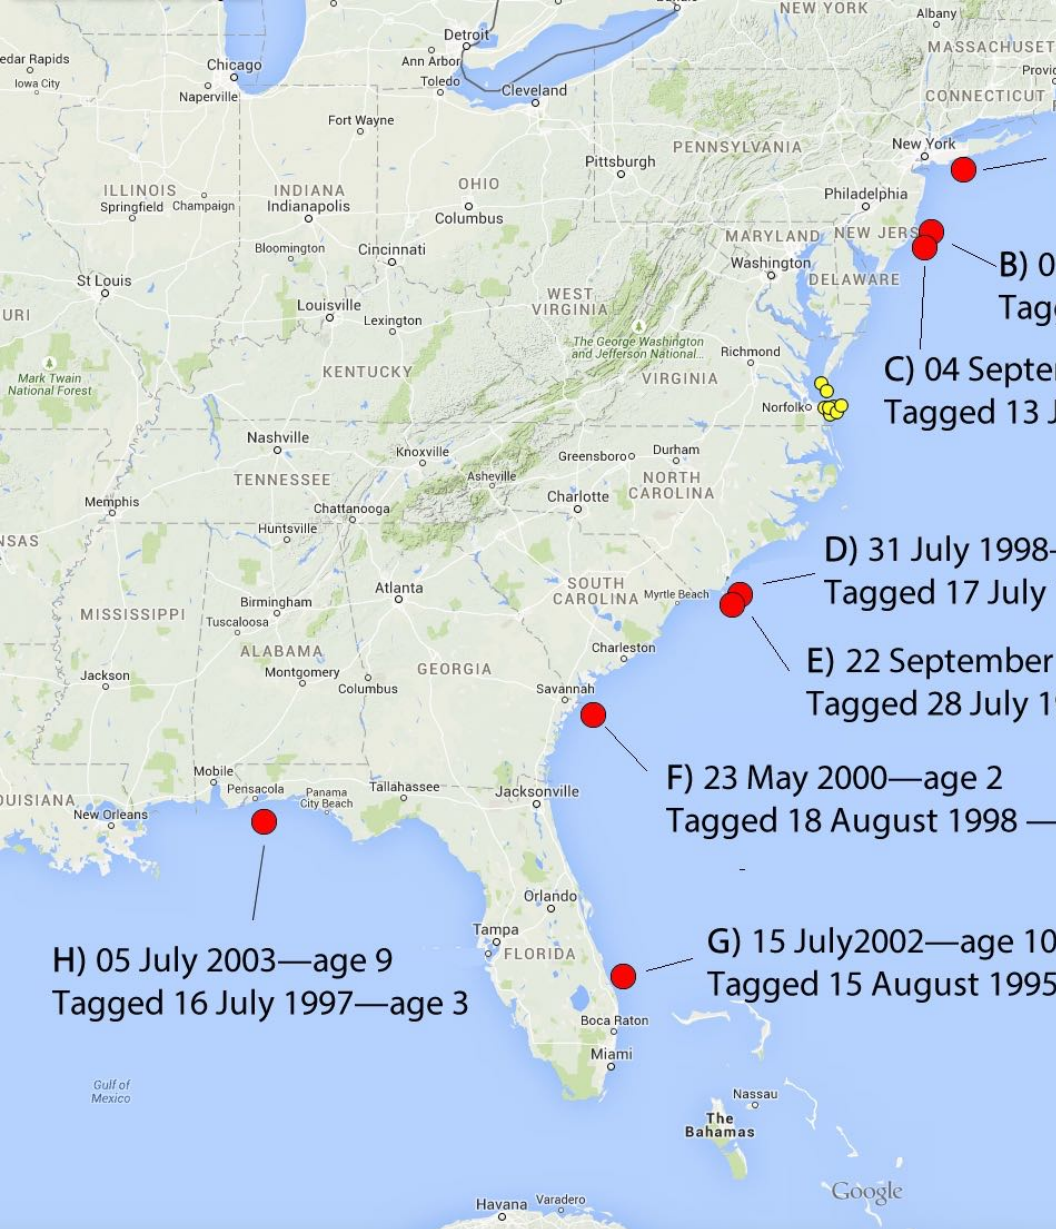

Recapture locations of tagged sandbar sharks

- Tagging Locations
- Recapture Locations

A) 16 August 2003—age 6
Tagged 14 June 1999—age 2

B) 05 August 2000—age 3
Tagged 06 October 1999—age 2

C) 04 September 2001—age 6
Tagged 13 July 2000—age 5

D) 31 July 1998—age 1
Tagged 17 July 1997—YOY

E) 22 September 2001—age 3
Tagged 28 July 1998—YOY

F) 23 May 2000—age 2
Tagged 18 August 1998—YOY

G) 15 July 2002—age 10
Tagged 15 August 1995—age 3

H) 05 July 2003—age 9
Tagged 16 July 1997—age 3

<u>Shark @ Tagging</u>	<u>Time @ Liberty</u>	<u>Distance</u>
A) 67 cm male	1,524 days	610 km
B) 69 cm male	304 days	350 km
C) 54 cm female	418 days	385 km
D) 45 cm female	379 days	540 km
E) 42 cm male	1,152 days	630 km
F) 46 cm female	644 days	830 km
G) 77 cm female	2,525 days	1,450 km
H) 74 cm female	2,180 days	2,800 km