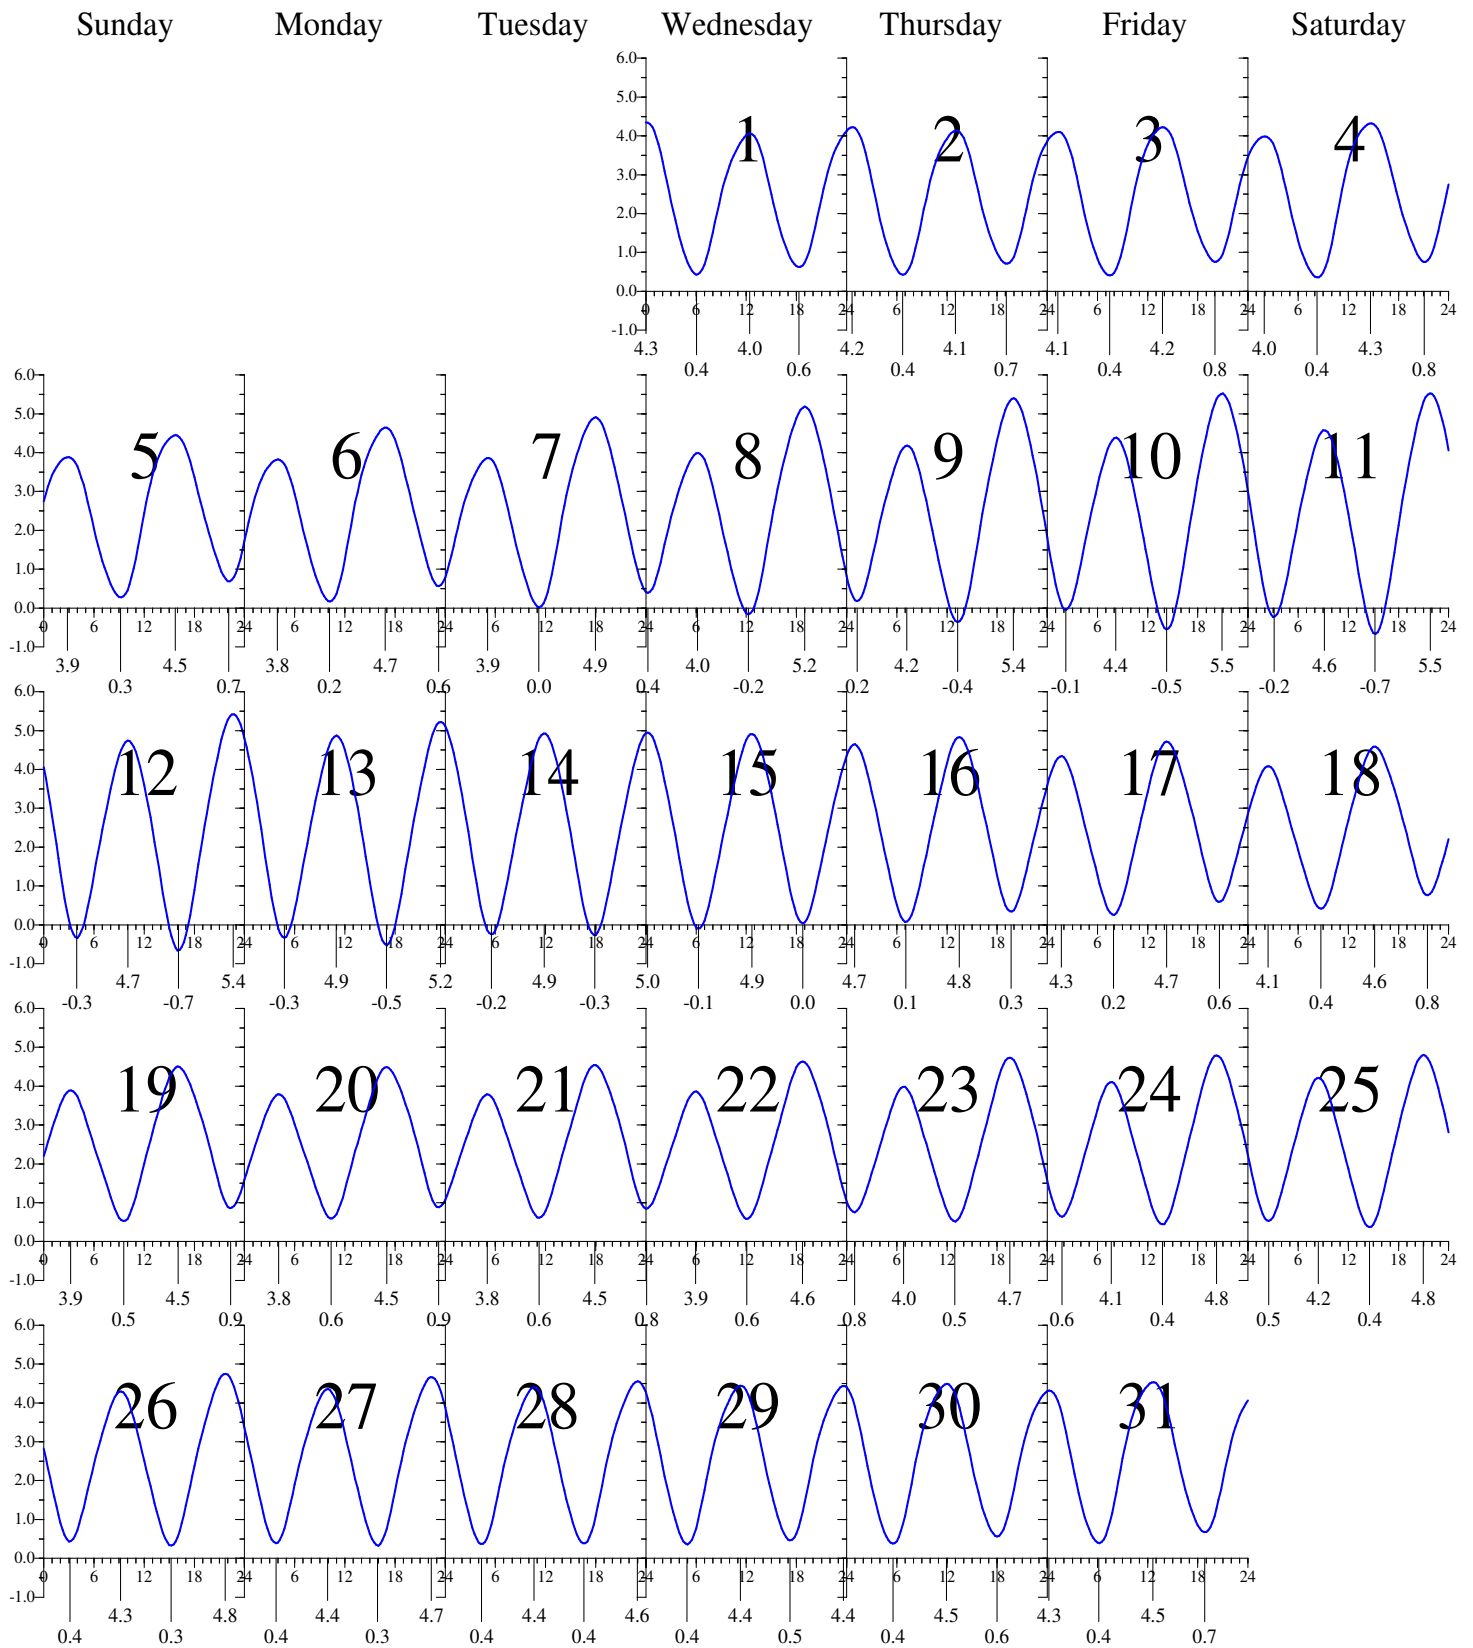

Wachapreague, VA — May 2018 LOCAL DAYLIGHT TIME.

Heights are in FEET above MEAN LOWER LOW WATER. (MLLW)
0 and 24 are midnight, 12 is noon.

Wachapreague, VA — Jun 2018 LOCAL DAYLIGHT TIME.

Sunday

Monday

Tuesday

Wednesday

Thursday

Friday

Saturday

Heights are in FEET above MEAN LOWER LOW WATER. (MLLW)
0 and 24 are midnight, 12 is noon.

Wachapreague, VA — Jul 2018 LOCAL DAYLIGHT TIME.

Heights are in FEET above MEAN LOWER LOW WATER. (MLLW)
 0 and 24 are midnight, 12 is noon.

Wachapreague, VA — Aug 2018 LOCAL DAYLIGHT TIME.

Heights are in FEET above MEAN LOWER LOW WATER. (MLLW)
 0 and 24 are midnight, 12 is noon.

Wachapreague, VA — Sep 2018 LOCAL DAYLIGHT TIME.

Sunday

Monday

Tuesday

Wednesday

Thursday

Friday

Saturday

Wachapreague, VA — Oct 2018 LOCAL DAYLIGHT TIME.

Heights are in FEET above MEAN LOWER LOW WATER. (MLLW)
0 and 24 are midnight, 12 is noon.

Wachapreague, VA — Nov 2018 LOCAL STANDARD TIME.