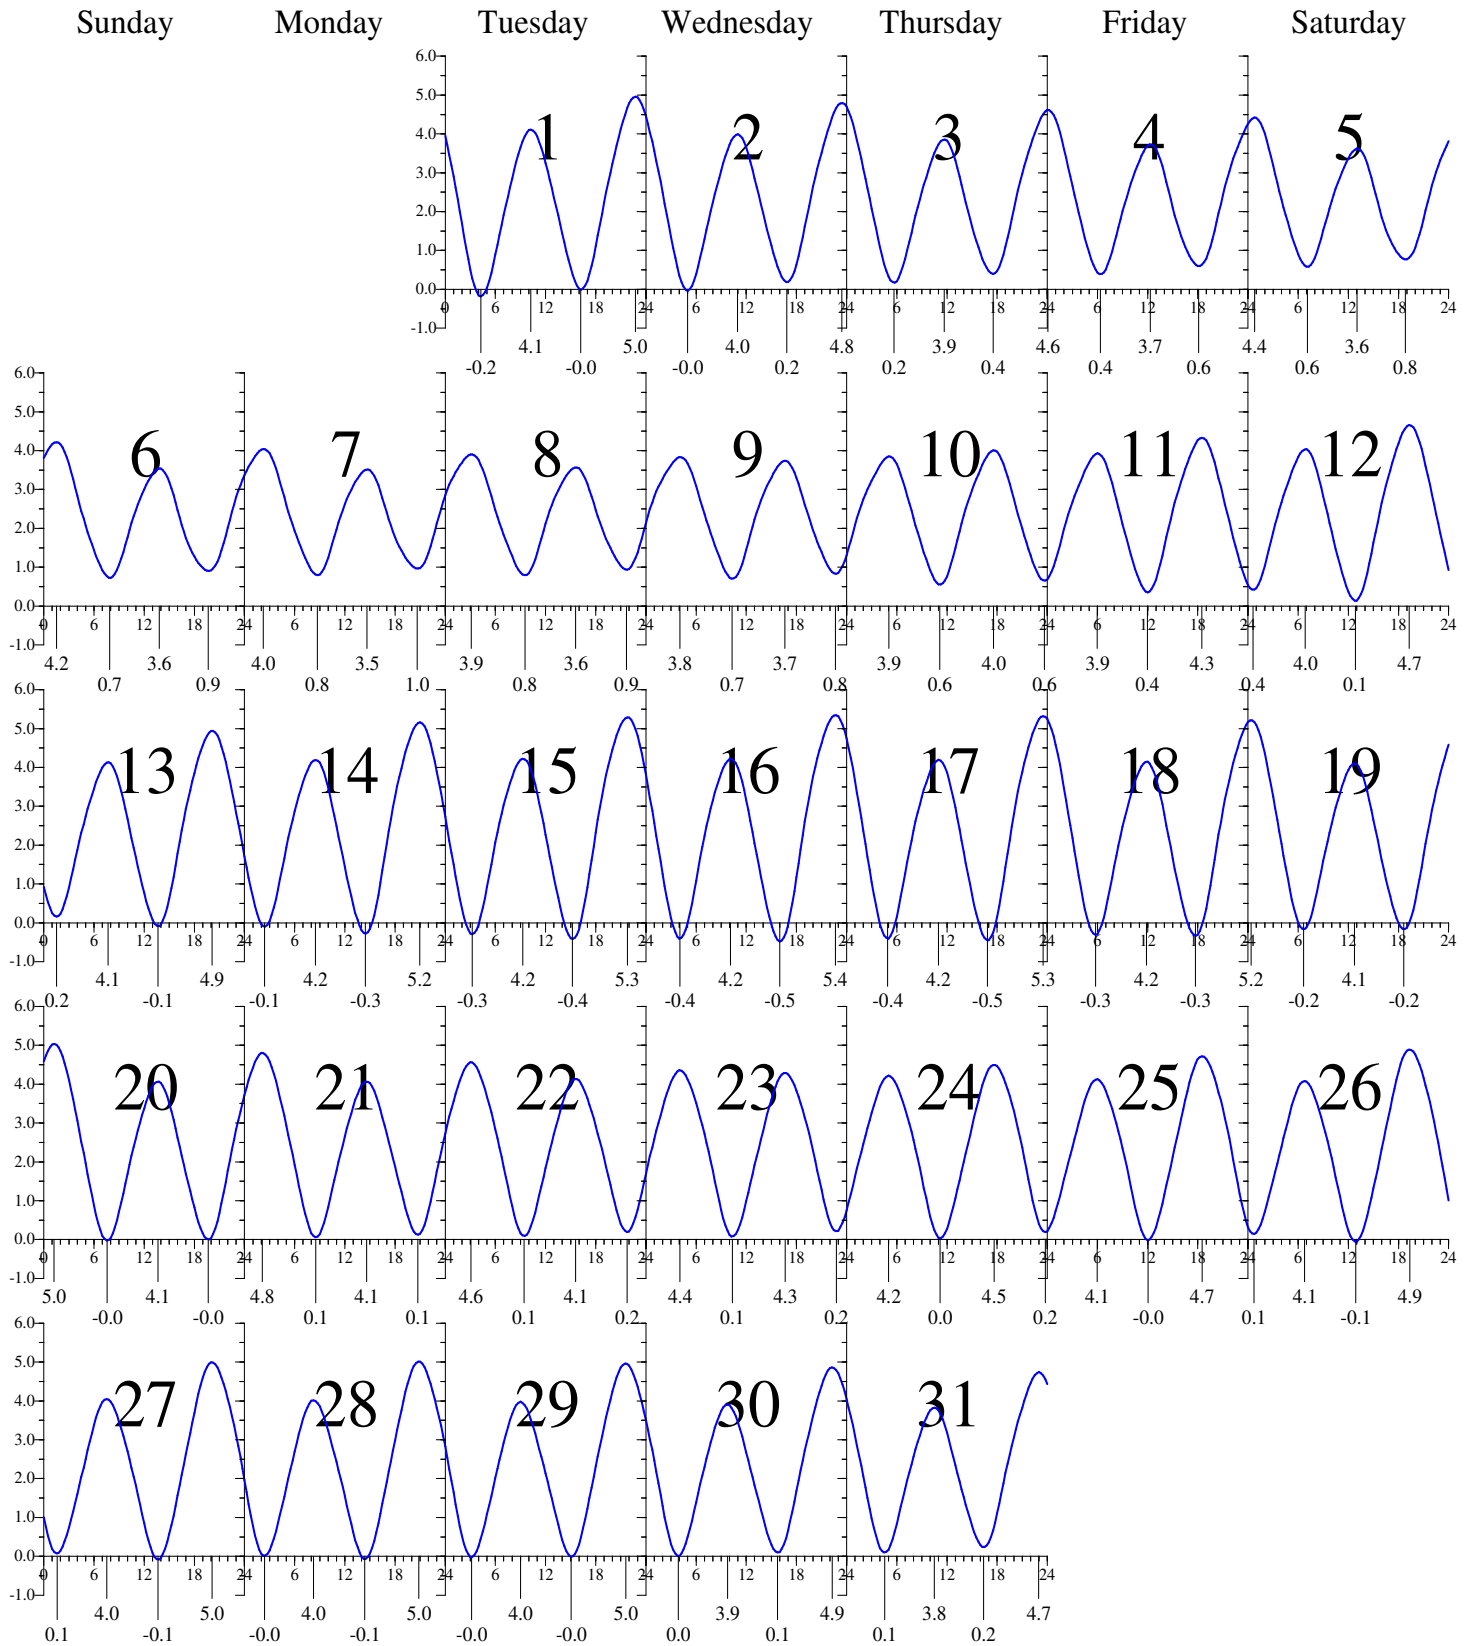

Tuesday

Wednesday

Thursday

Friday

Saturday

Heights are in FEET above MEAN LOWER LOW WATER. (MLLW)
0 and 24 are midnight, 12 is noon.

Wachapreague, VA — Apr 2018 LOCAL DAYLIGHT TIME.

Heights are in FEET above MEAN LOWER LOW WATER. (MLLW)
0 and 24 are midnight, 12 is noon.

Wachapreague, VA — May 2018 LOCAL DAYLIGHT TIME.

Heights are in FEET above MEAN LOWER LOW WATER. (MLLW)
0 and 24 are midnight, 12 is noon.

Wachapreague, VA — Jun 2018 LOCAL DAYLIGHT TIME.

Sunday

Monday

Tuesday

Wednesday

Thursday

Friday

Saturday

Heights are in FEET above MEAN LOWER LOW WATER. (MLLW)
0 and 24 are midnight, 12 is noon.

Wachapreague, VA — Jul 2018 LOCAL DAYLIGHT TIME.

Heights are in FEET above MEAN LOWER LOW WATER. (MLLW)
 0 and 24 are midnight, 12 is noon.

Wachapreague, VA — Aug 2018 LOCAL DAYLIGHT TIME.

Heights are in FEET above MEAN LOWER LOW WATER. (MLLW)
 0 and 24 are midnight, 12 is noon.

Wachapreague, VA — Sep 2018 LOCAL DAYLIGHT TIME.

Sunday

Monday

Tuesday