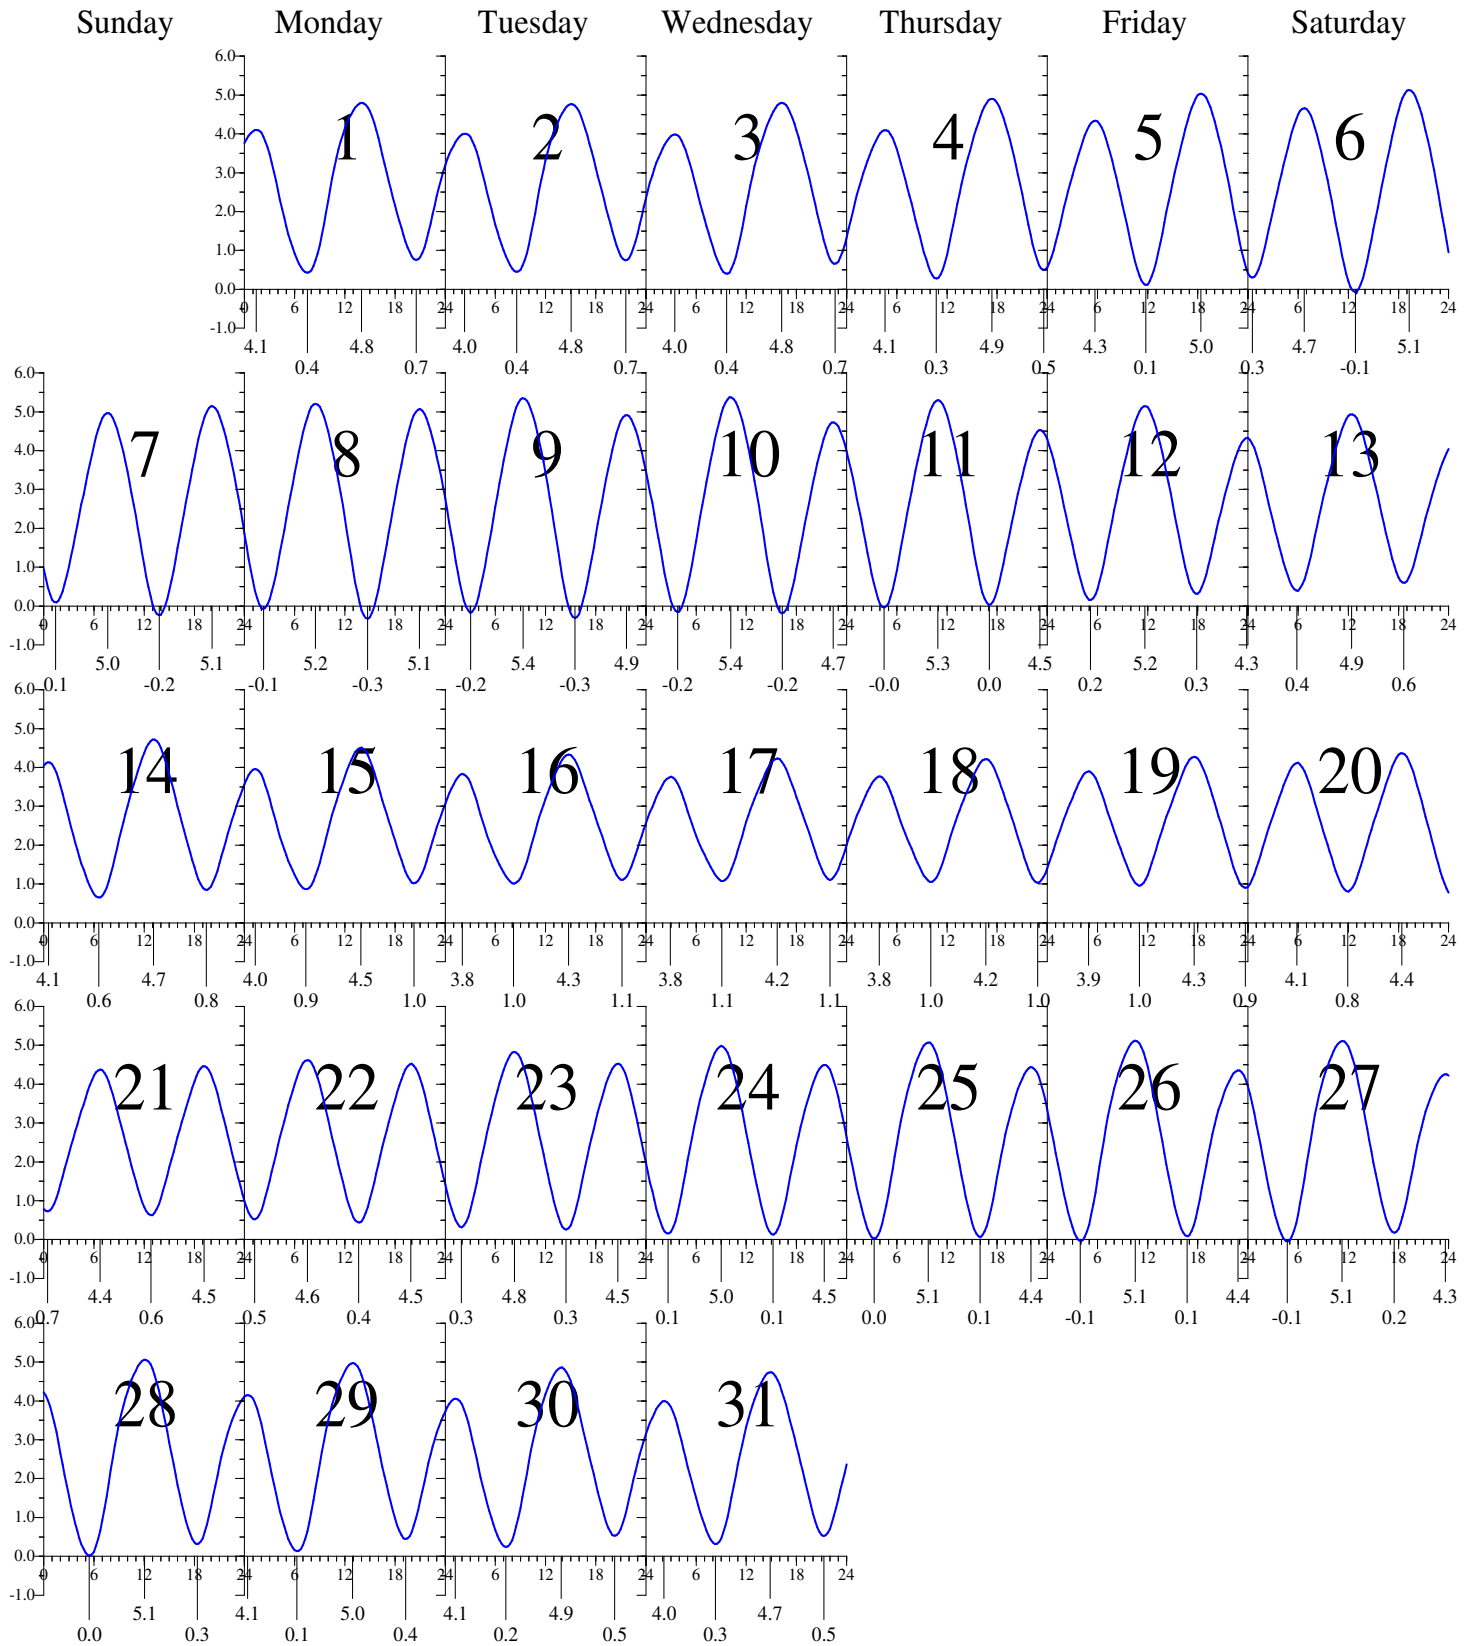

Wachapreague, VA — Aug 2018 LOCAL DAYLIGHT TIME.

Heights are in FEET above MEAN LOWER LOW WATER. (MLLW)
 0 and 24 are midnight, 12 is noon.

Wachapreague, VA — Sep 2018 LOCAL DAYLIGHT TIME.

Sunday

Monday

Tuesday

Wednesday

Thursday

Friday

Saturday

Wachapreague, VA — Oct 2018 LOCAL DAYLIGHT TIME.

Heights are in FEET above MEAN LOWER LOW WATER. (MLLW)
0 and 24 are midnight, 12 is noon.

Wachapreague, VA — Nov 2018 LOCAL STANDARD TIME.

Sunday

Monday

Tuesday

Wednesday

Thursday

Friday

Saturday

Heights are in FEET above MEAN LOWER LOW WATER. (MLLW)
0 and 24 are midnight, 12 is noon.