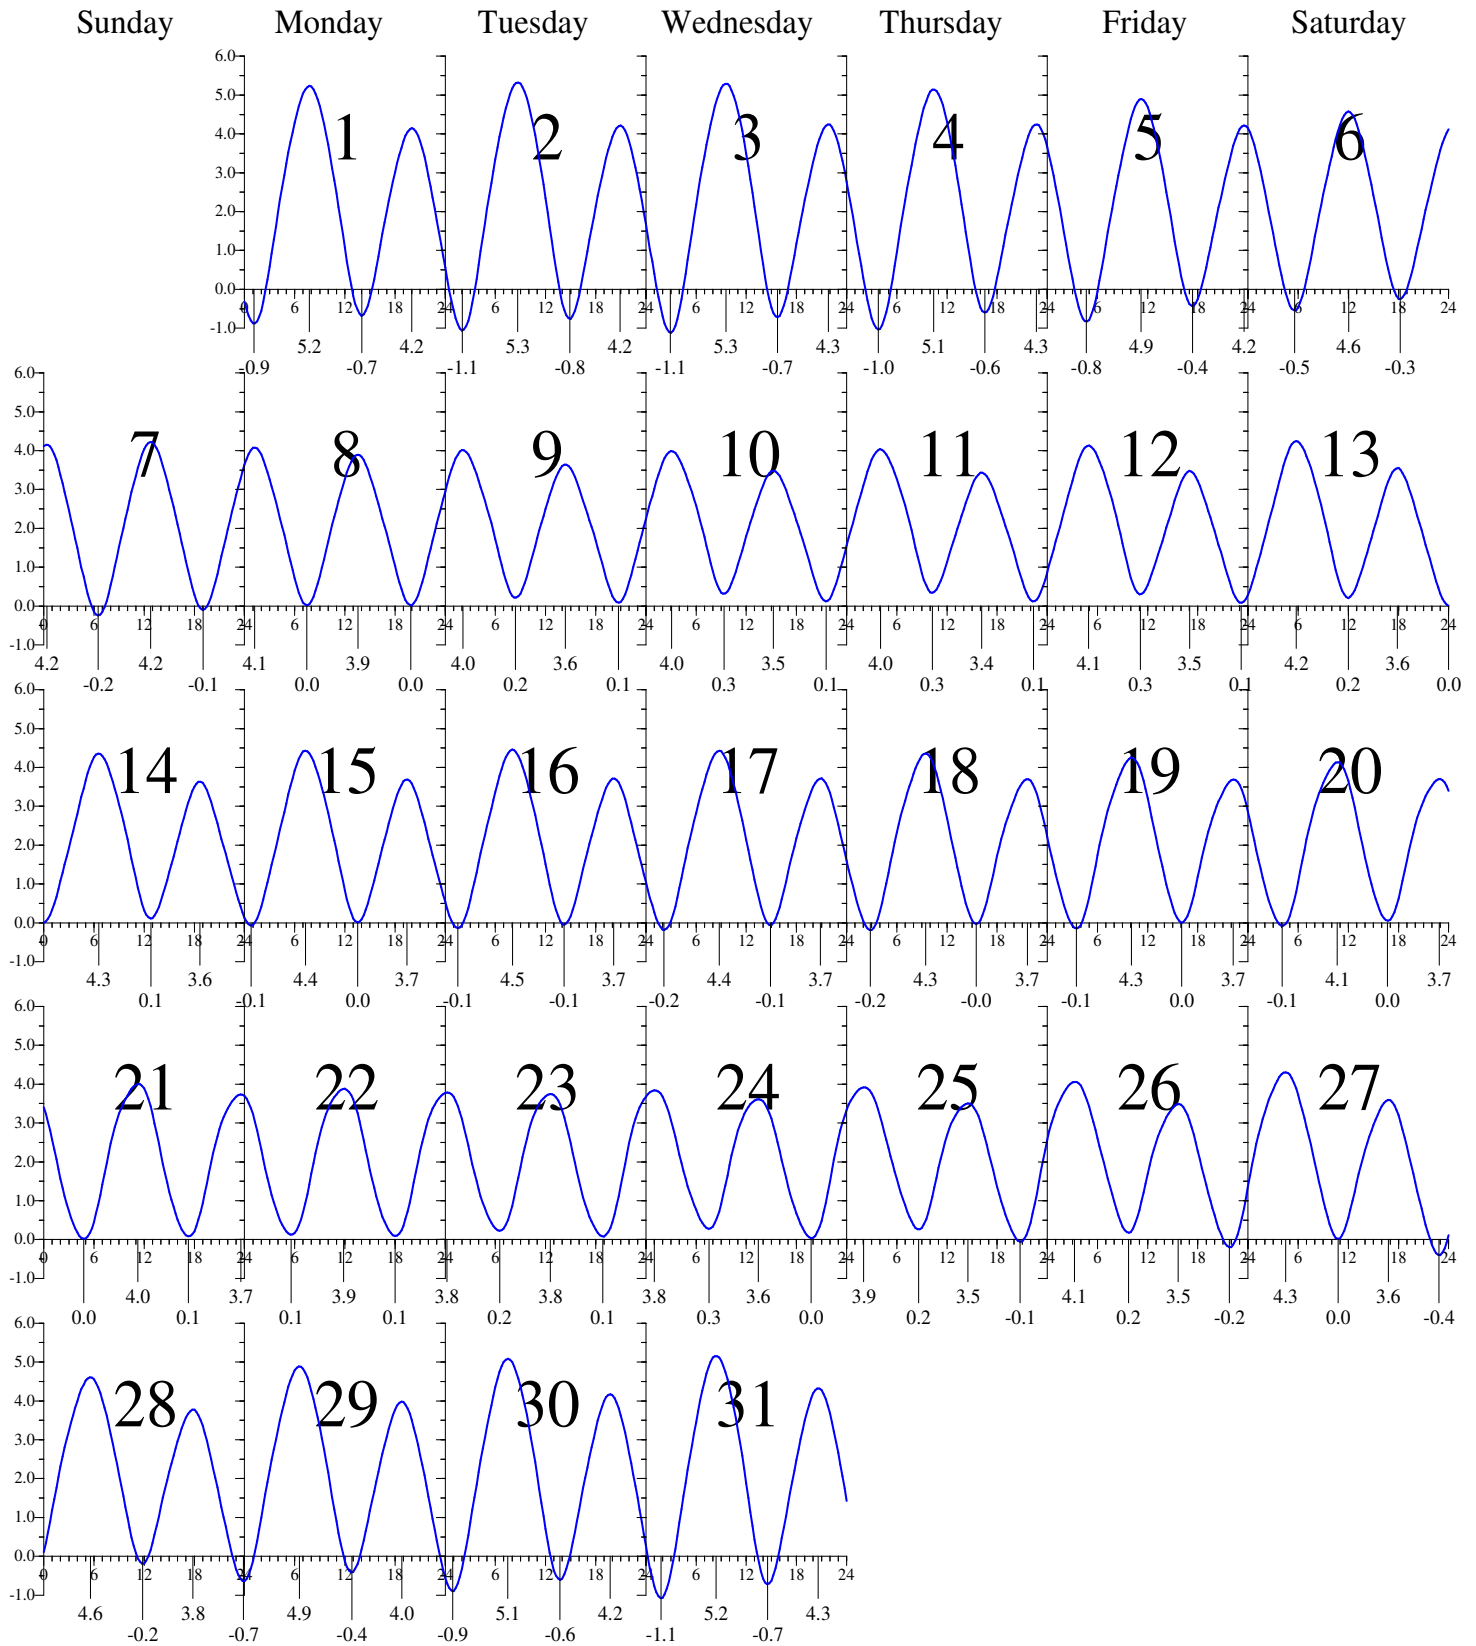

Wachapreague, VA — Jan 2018 LOCAL STANDARD TIME.

Heights are in FEET above MEAN LOWER LOW WATER. (MLLW)
0 and 24 are midnight, 12 is noon.

Wachapreague, VA — Feb 2018 LOCAL STANDARD TIME.

Sunday

Monday

Tuesday

Wednesday

Thursday

Friday

Saturday

Heights are in FEET above MEAN LOWER LOW WATER. (MLLW)
0 and 24 are midnight, 12 is noon.

Wachapreague, VA — Mar 2018 LOCAL STANDARD TIME.

Sunday

Monday

Tuesday

Wednesday

Thursday

Friday

Saturday

Heights are in FEET above MEAN LOWER LOW WATER. (MLLW)
0 and 24 are midnight, 12 is noon.

Wachapreague, VA — Apr 2018 LOCAL DAYLIGHT TIME.

Heights are in FEET above MEAN LOWER LOW WATER. (MLLW)
0 and 24 are midnight, 12 is noon.

Wednesday

Thursday

Friday

Saturday

Heights are in FEET above MEAN LOWER LOW WATER. (MLLW)
0 and 24 are midnight, 12 is noon.

Wachapreague, VA — Jul 2018 LOCAL DAYLIGHT TIME.

Heights are in FEET above MEAN LOWER LOW WATER. (MLLW)
 0 and 24 are midnight, 12 is noon.