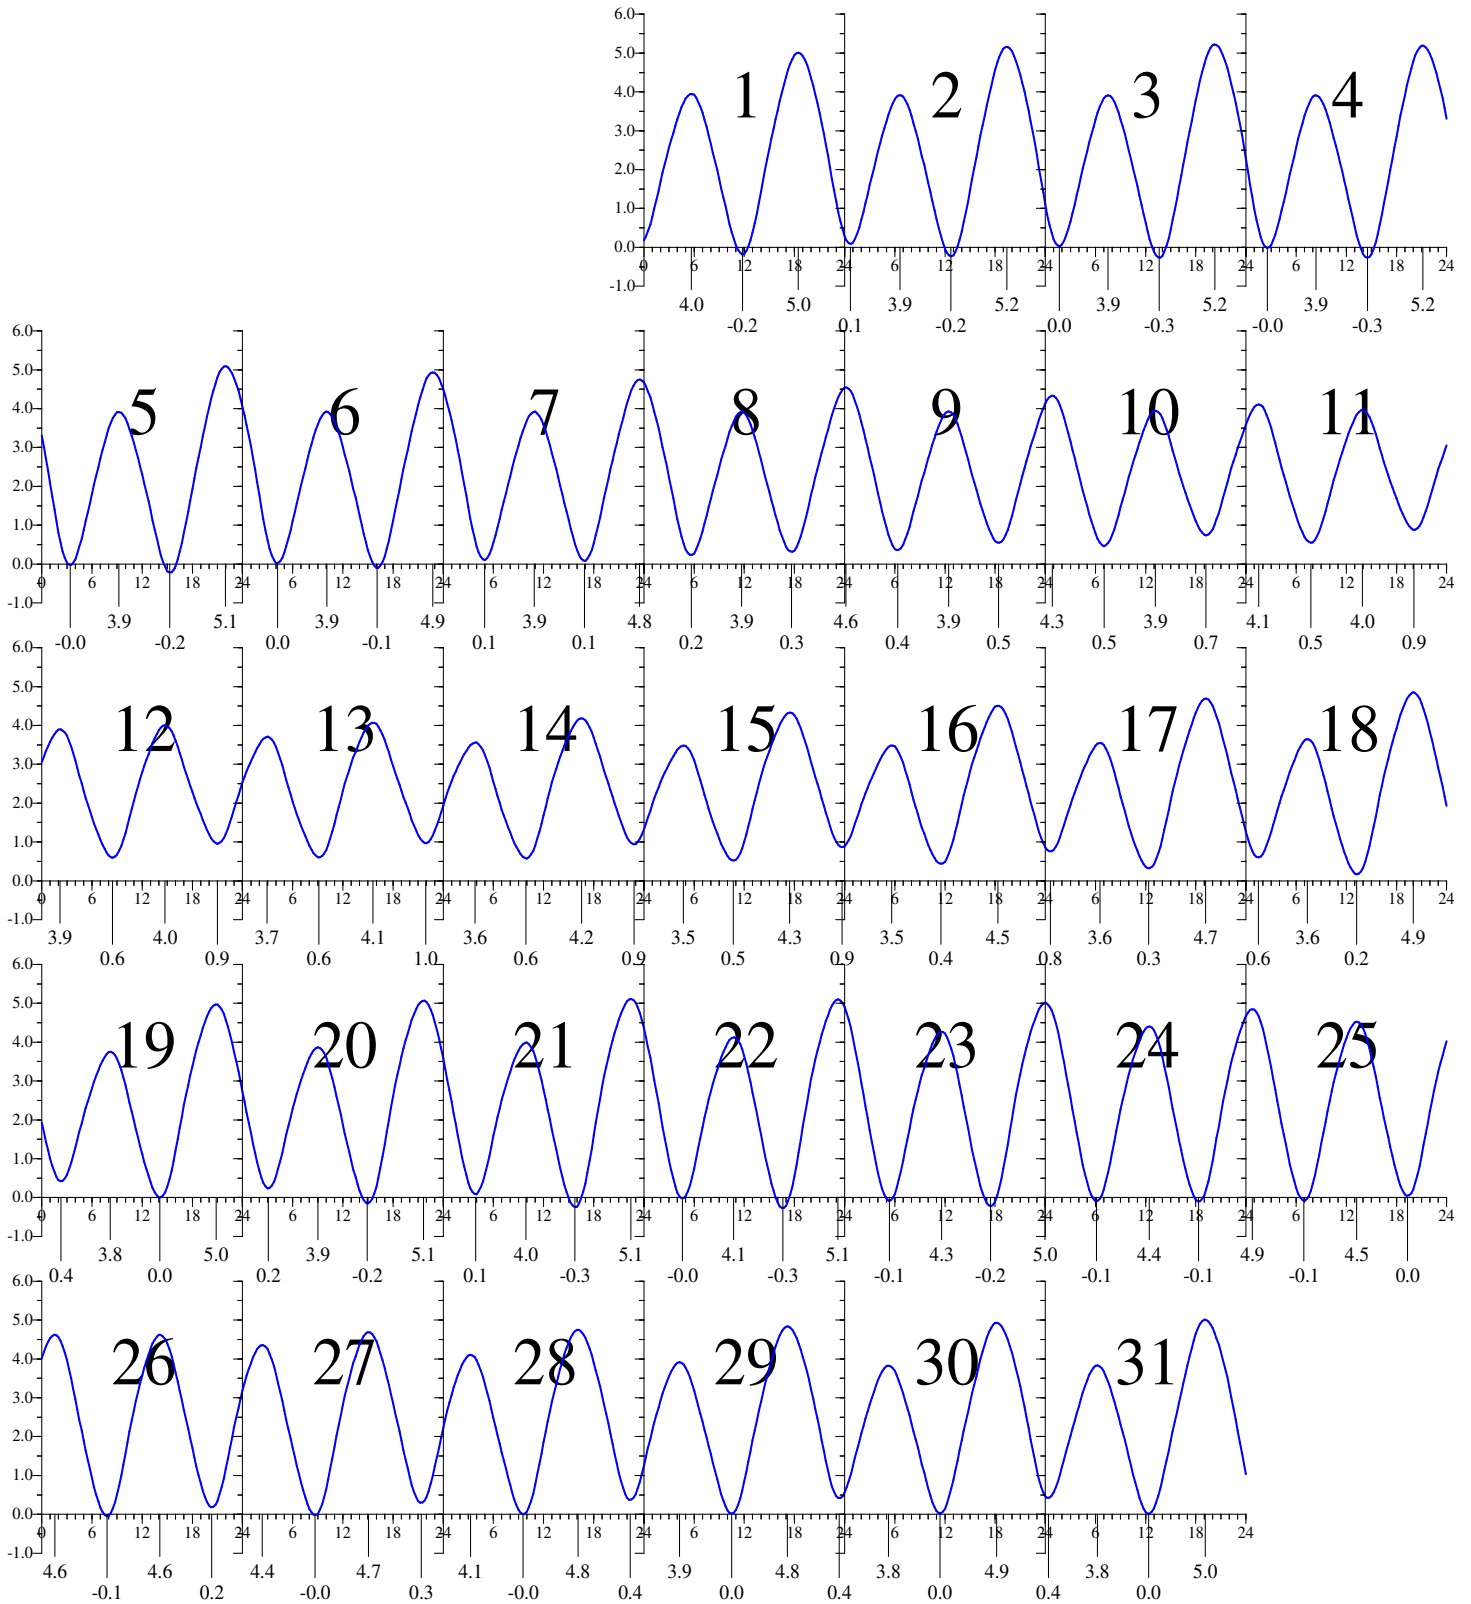

Wednesday

Thursday

Friday

Saturday

Wachapreague, VA — Jun 2020 LOCAL DAYLIGHT TIME.

Heights are in FEET above MEAN LOWER LOW WATER. (MLLW)
0 and 24 are midnight, 12 is noon.

Wachapreague, VA — Jul 2020 LOCAL DAYLIGHT TIME.

Sunday

Monday

Tuesday

Wednesday

Thursday

Friday

Saturday

Heights are in FEET above MEAN LOWER LOW WATER. (MLLW)
0 and 24 are midnight, 12 is noon.

Wachapreague, VA — Aug 2020 LOCAL DAYLIGHT TIME.

Sunday

Monday

Tuesday

Wednesday

Thursday

Friday

Saturday

Wachapreague, VA — Sep 2020 LOCAL DAYLIGHT TIME.

Heights are in FEET above MEAN LOWER LOW WATER. (MLLW)
0 and 24 are midnight, 12 is noon.

Wachapreague, VA — Oct 2020 LOCAL DAYLIGHT TIME.

Sunday

Monday

Tuesday