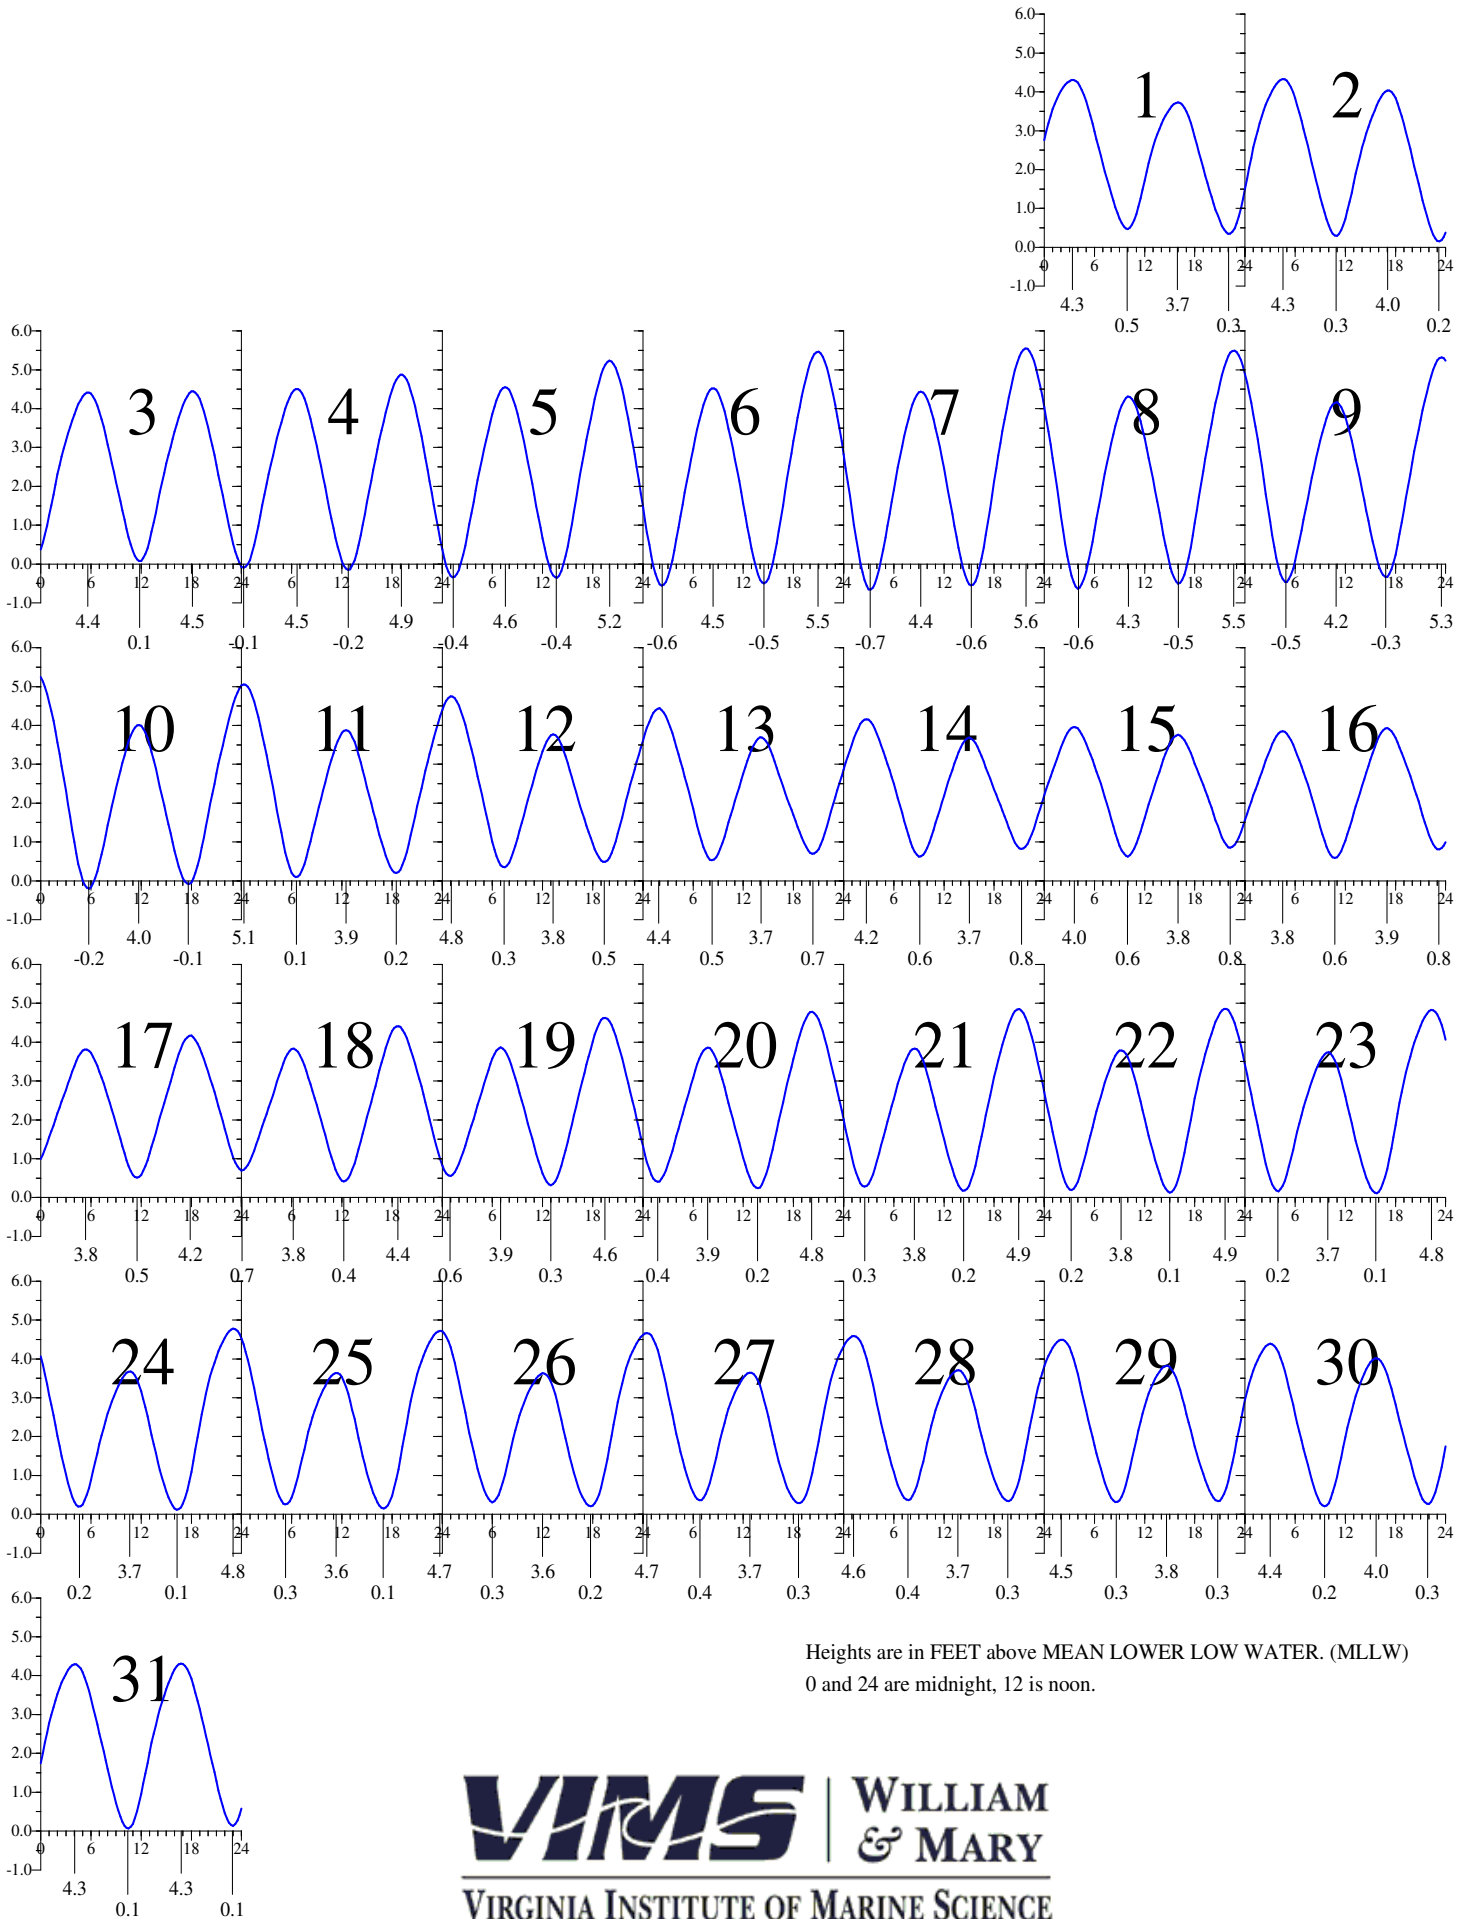

Wachapreague, VA — Apr 2020 LOCAL DAYLIGHT TIME.

Heights are in FEET above MEAN LOWER LOW WATER. (MLLW)
0 and 24 are midnight, 12 is noon.

Wachapreague, VA — May 2020 LOCAL DAYLIGHT TIME.

Sunday

Monday

Tuesday

Wednesday

Thursday

Friday

Saturday

Wachapreague, VA — Jun 2020 LOCAL DAYLIGHT TIME.

Heights are in FEET above MEAN LOWER LOW WATER. (MLLW)
0 and 24 are midnight, 12 is noon.

Wachapreague, VA — Jul 2020 LOCAL DAYLIGHT TIME.

Sunday

Monday

Tuesday

Wednesday

Thursday

Friday

Saturday

Heights are in FEET above MEAN LOWER LOW WATER. (MLLW)
0 and 24 are midnight, 12 is noon.

Wachapreague, VA — Sep 2020 LOCAL DAYLIGHT TIME.

Heights are in FEET above MEAN LOWER LOW WATER. (MLLW)
0 and 24 are midnight, 12 is noon.

Wachapreague, VA — Oct 2020 LOCAL DAYLIGHT TIME.

Sunday

Monday

Tuesday