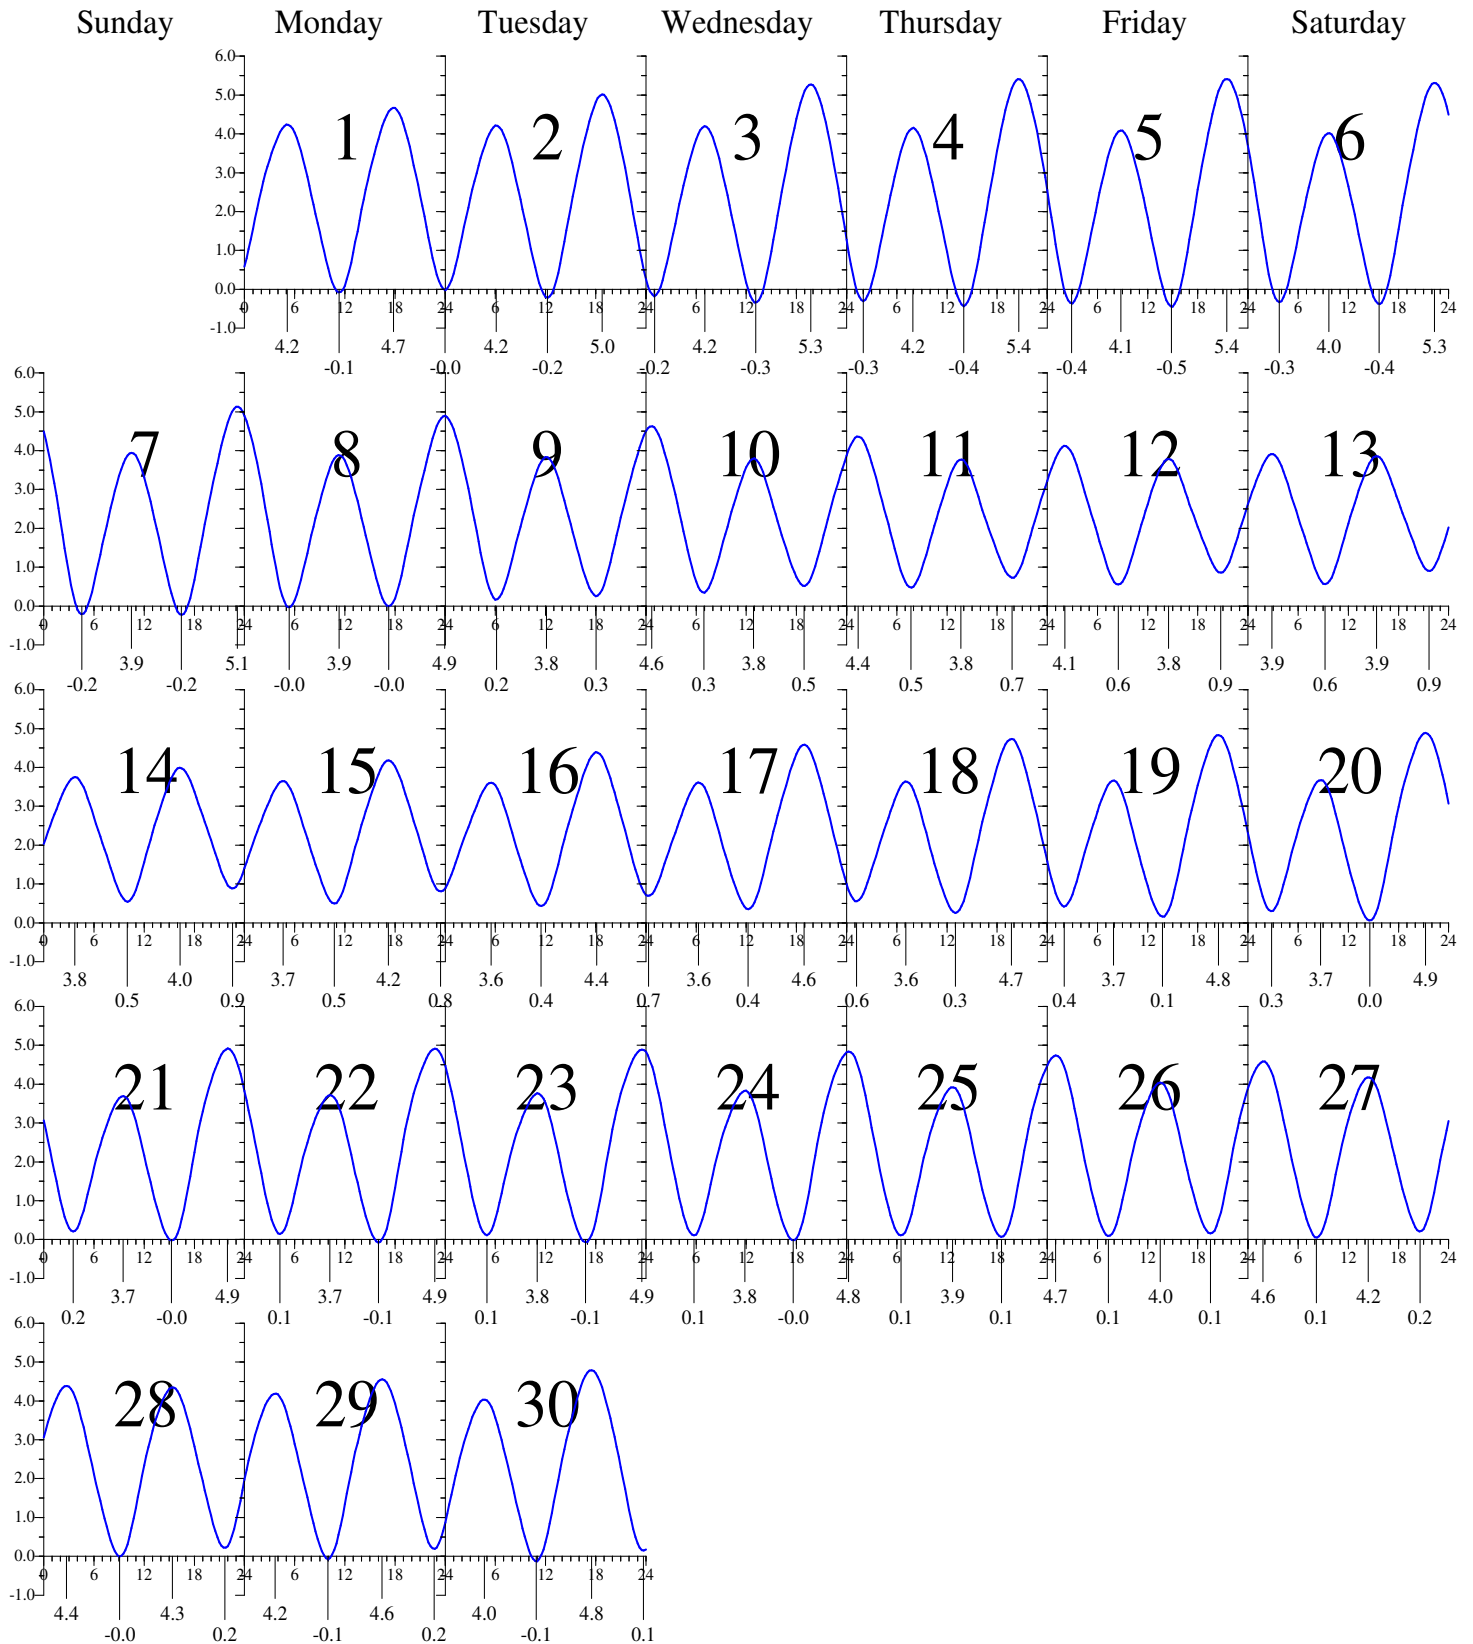

Wachapreague, VA — Apr 2020 LOCAL DAYLIGHT TIME.

Heights are in FEET above MEAN LOWER LOW WATER. (MLLW)
0 and 24 are midnight, 12 is noon.

Wachapreague, VA — May 2020 LOCAL DAYLIGHT TIME.

Sunday

Monday

Tuesday

Wednesday

Thursday

Friday

Saturday

Wachapreague, VA — Jun 2020 LOCAL DAYLIGHT TIME.

Heights are in FEET above MEAN LOWER LOW WATER. (MLLW)
0 and 24 are midnight, 12 is noon.

Wachapreague, VA — Jul 2020 LOCAL DAYLIGHT TIME.

Sunday

Monday

Tuesday

Wednesday

Thursday

Friday

Saturday

Heights are in FEET above MEAN LOWER LOW WATER. (MLLW)
0 and 24 are midnight, 12 is noon.

Wachapreague, VA — Sep 2020 LOCAL DAYLIGHT TIME.

Heights are in FEET above MEAN LOWER LOW WATER. (MLLW)
0 and 24 are midnight, 12 is noon.

Wachapreague, VA — Oct 2020 LOCAL DAYLIGHT TIME.

Sunday

Monday

Tuesday