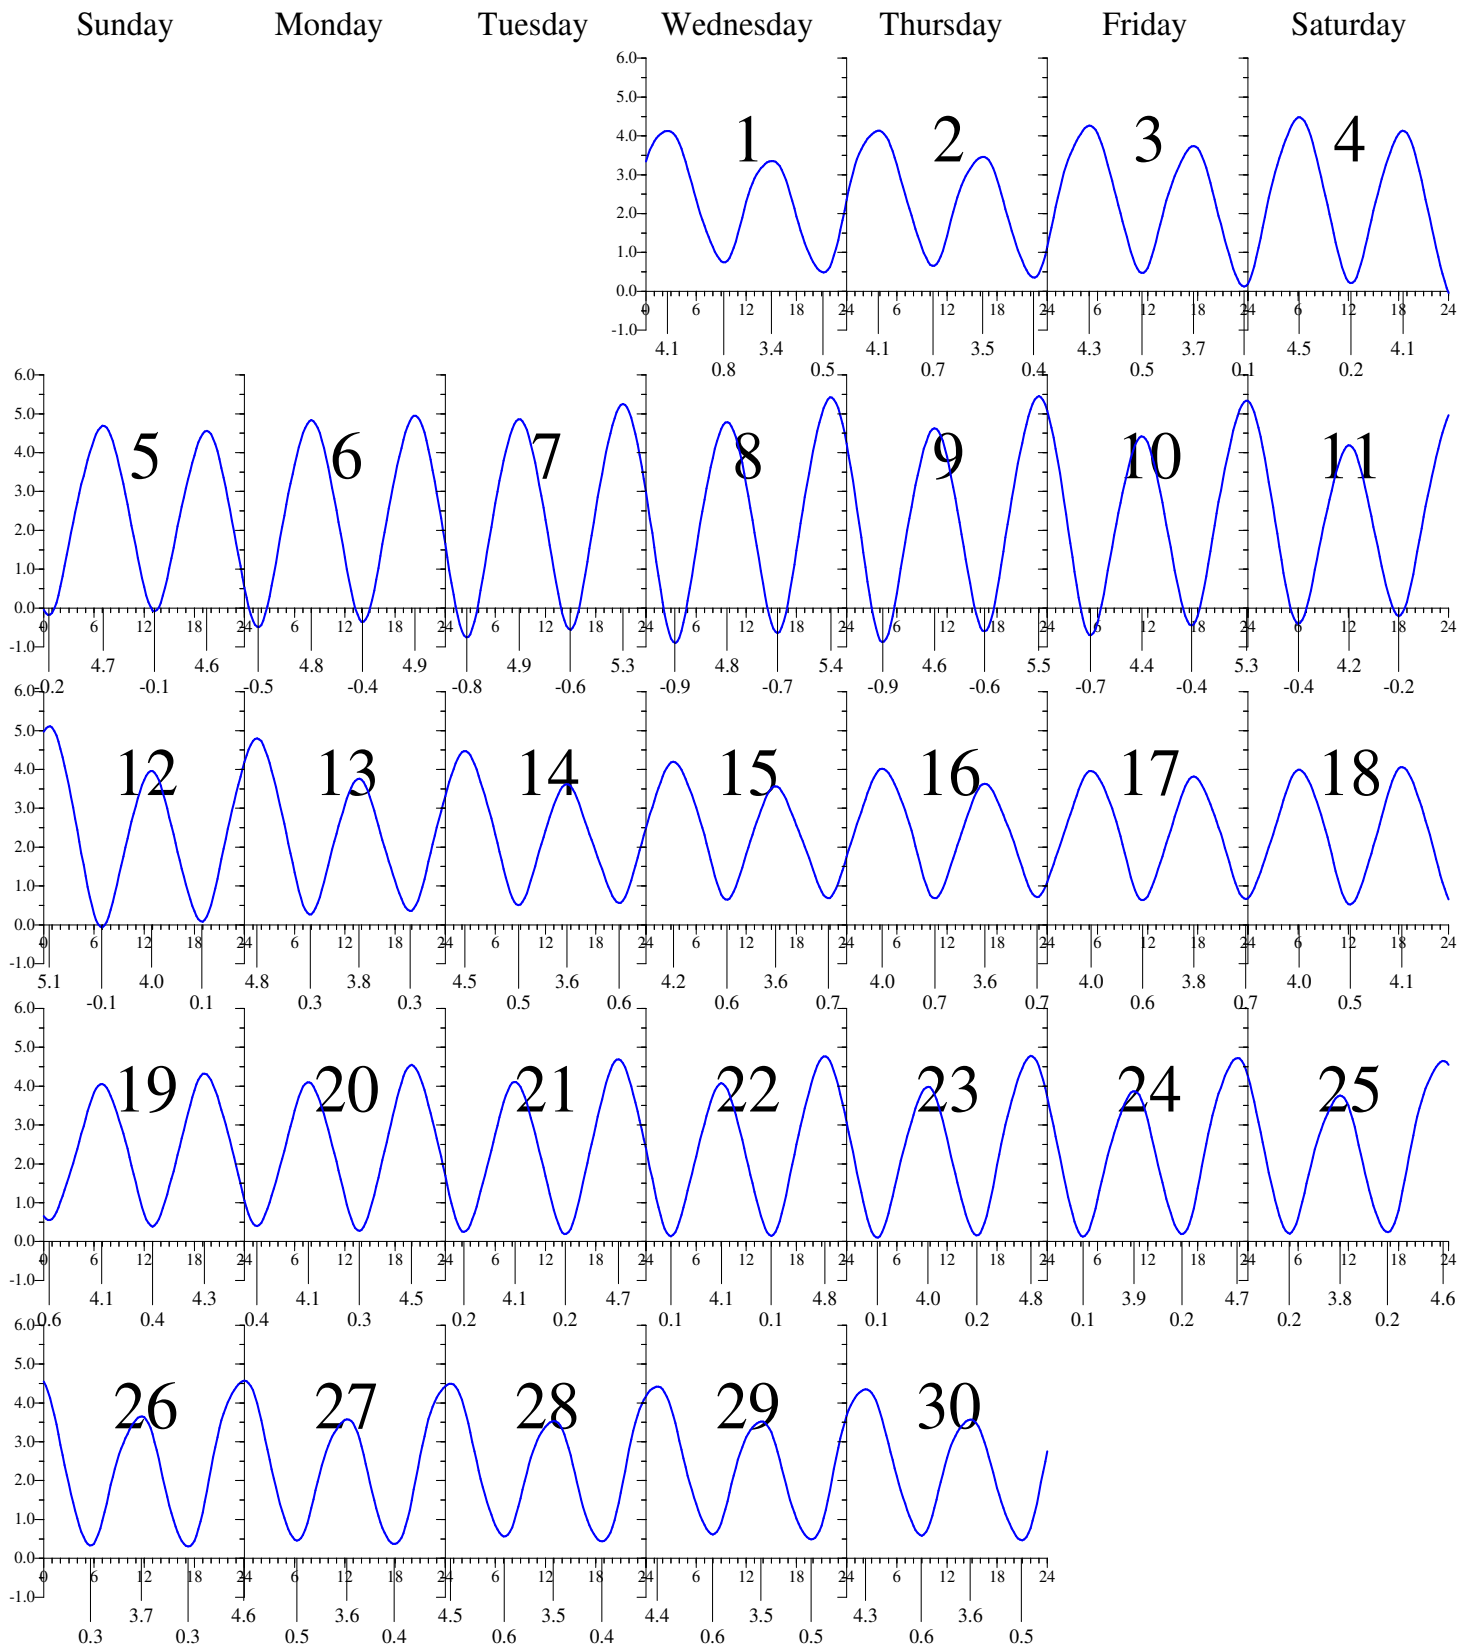

Saturday

Heights are in FEET above MEAN LOWER LOW WATER. (MLLW)
0 and 24 are midnight, 12 is noon.

Wachapreague, VA — Mar 2020 LOCAL STANDARD TIME.

Heights are in FEET above MEAN LOWER LOW WATER. (MLLW)
0 and 24 are midnight, 12 is noon.

Wachapreague, VA — Apr 2020 LOCAL DAYLIGHT TIME.

Heights are in FEET above MEAN LOWER LOW WATER. (MLLW)
0 and 24 are midnight, 12 is noon.

Wachapreague, VA — May 2020 LOCAL DAYLIGHT TIME.

Sunday

Monday

Tuesday

Wednesday

Thursday

Friday

Saturday

Wachapreague, VA — Jun 2020 LOCAL DAYLIGHT TIME.

Heights are in FEET above MEAN LOWER LOW WATER. (MLLW)
0 and 24 are midnight, 12 is noon.

Wachapreague, VA — Jul 2020 LOCAL DAYLIGHT TIME.

Wachapreague, VA — Sep 2020 LOCAL DAYLIGHT TIME.

Heights are in FEET above MEAN LOWER LOW WATER. (MLLW)
0 and 24 are midnight, 12 is noon.

Wachapreague, VA — Oct 2020 LOCAL DAYLIGHT TIME.

Sunday

Monday

Tuesday