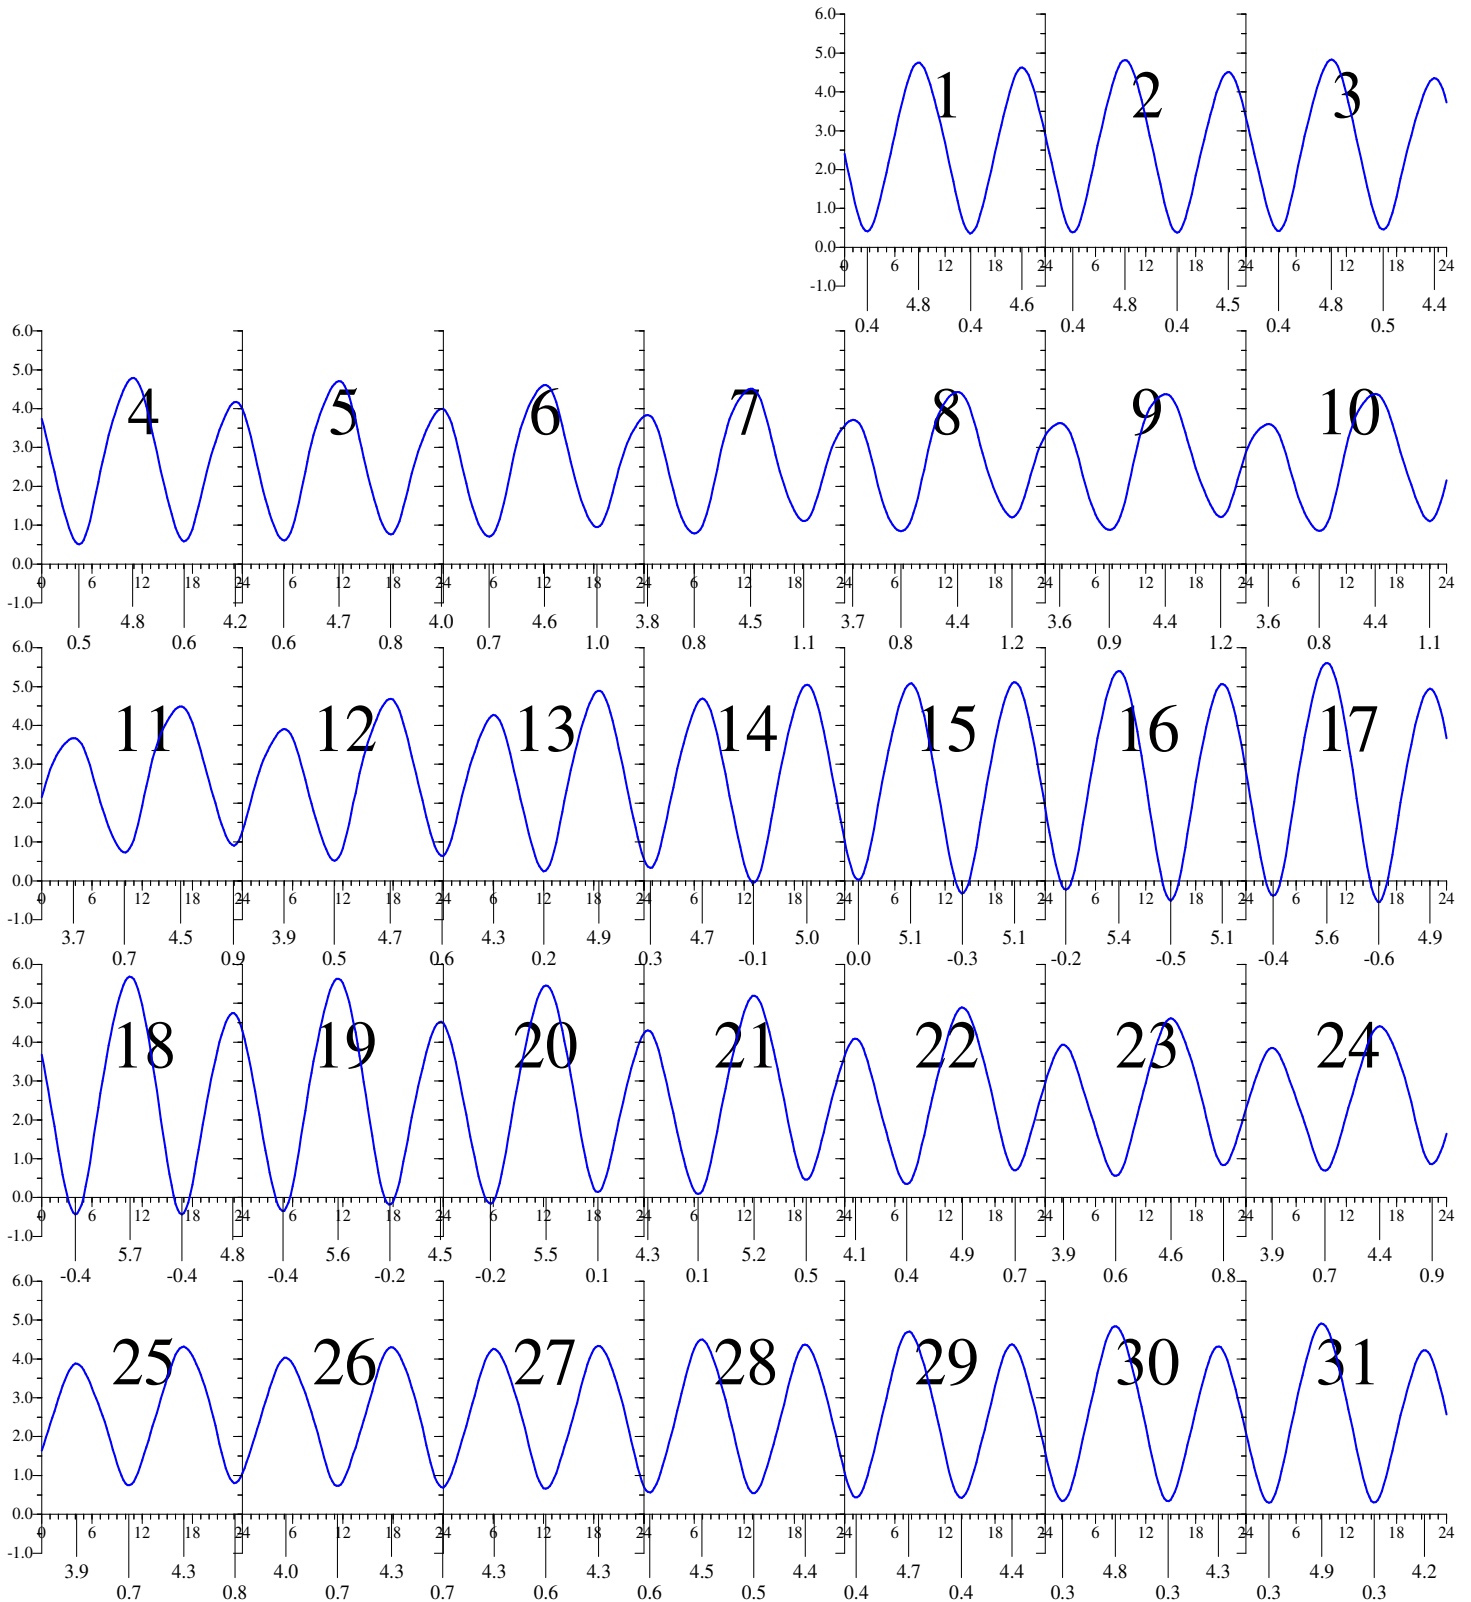

Sunday

Monday

Tuesday

Wednesday

Thursday

Friday

Saturday

Heights are in FEET above MEAN LOWER LOW WATER. (MLLW)
0 and 24 are midnight, 12 is noon.

Wachapreague, VA — Sep 2020 LOCAL DAYLIGHT TIME.

Heights are in FEET above MEAN LOWER LOW WATER. (MLLW)
0 and 24 are midnight, 12 is noon.

Wachapreague, VA — Oct 2020 LOCAL DAYLIGHT TIME.

Sunday

Monday

Tuesday

Wednesday

Thursday

Friday

Saturday

Heights are in FEET above MEAN LOWER LOW WATER. (MLLW)
0 and 24 are midnight, 12 is noon.

Wachapreague, VA — Dec 2020 LOCAL STANDARD TIME.

Heights are in FEET above MEAN LOWER LOW WATER. (MLLW)
0 and 24 are midnight, 12 is noon.