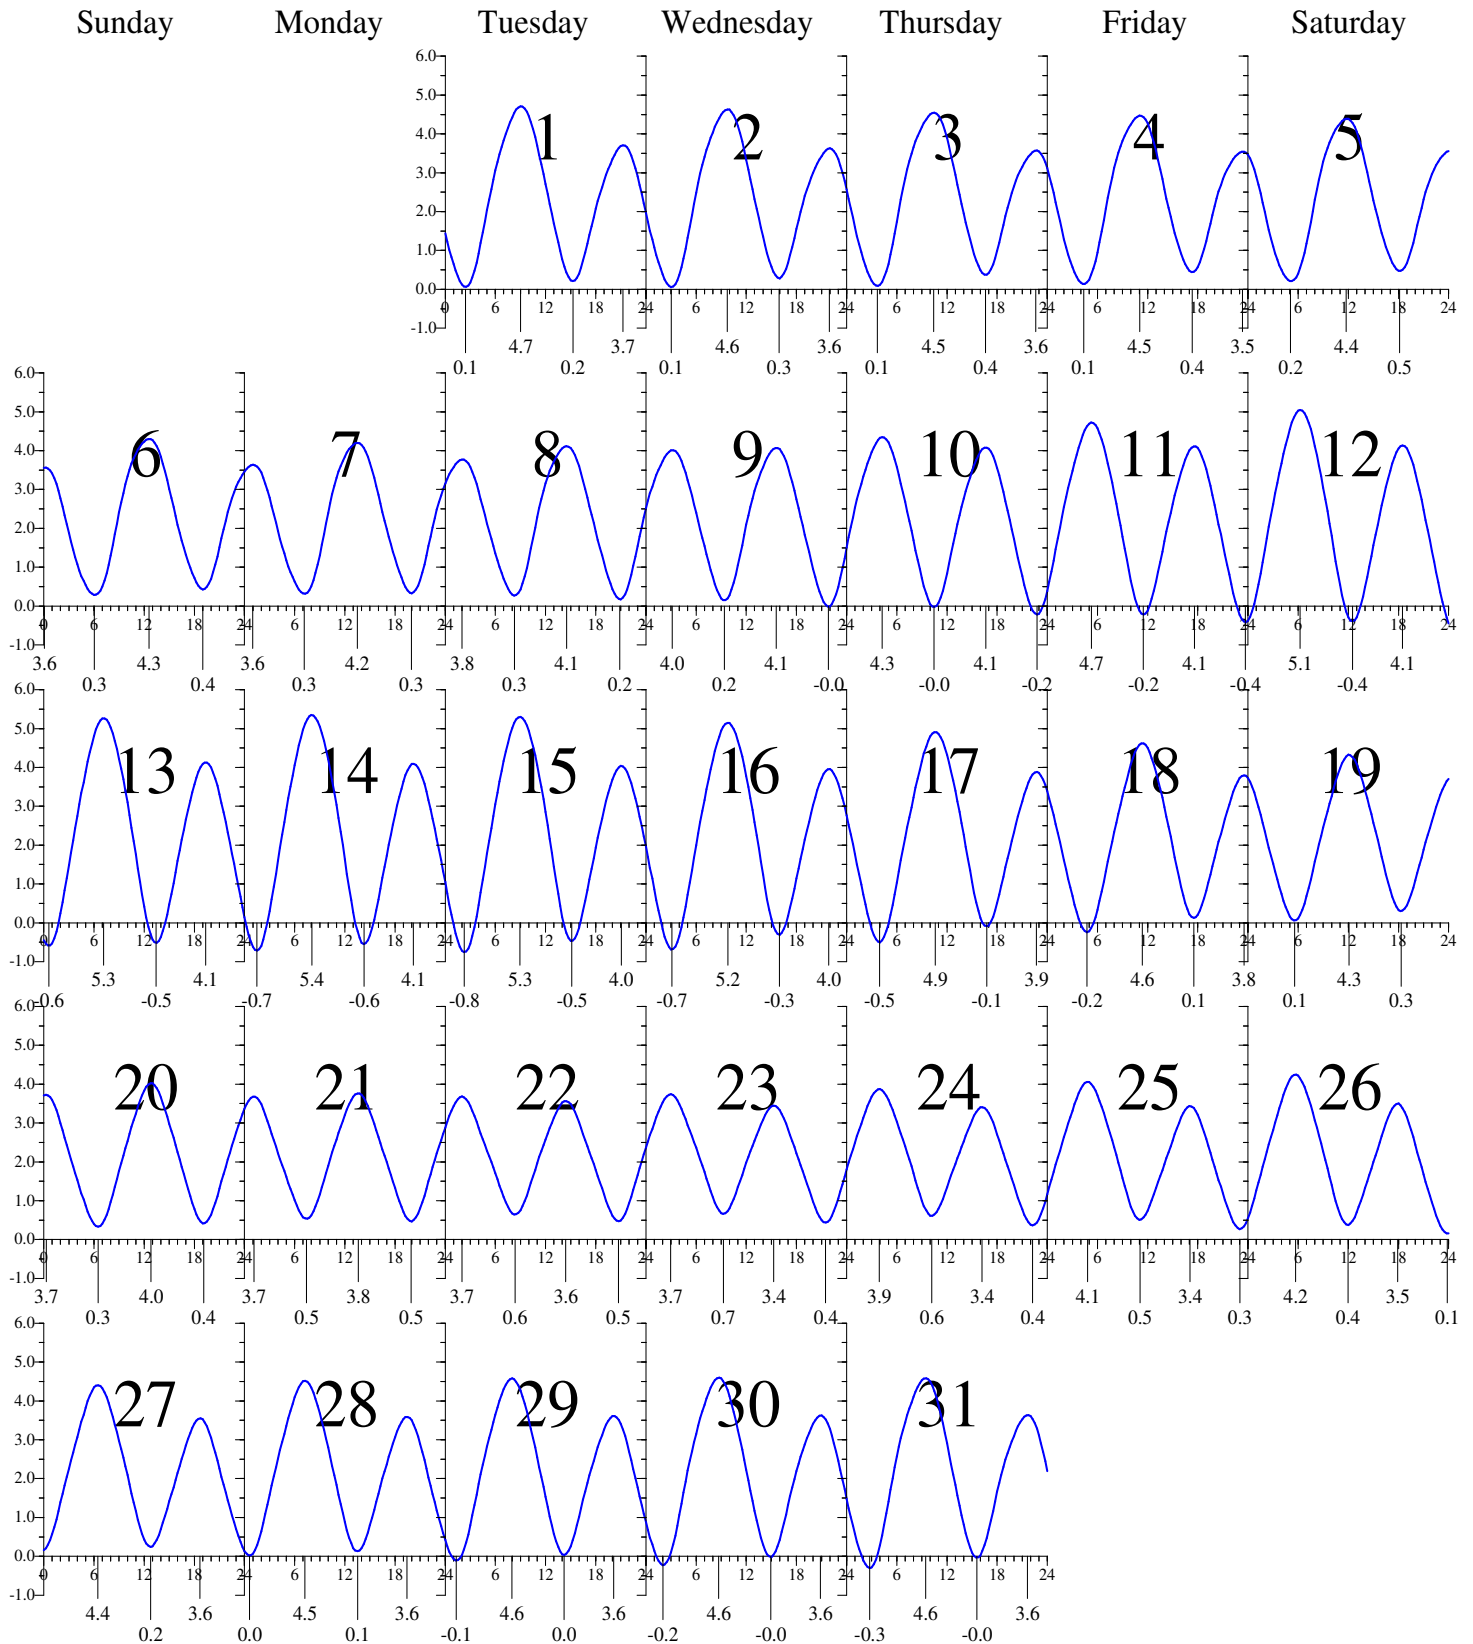

Wachapreague, VA — Sep 2020 LOCAL DAYLIGHT TIME.

Heights are in FEET above MEAN LOWER LOW WATER. (MLLW)
0 and 24 are midnight, 12 is noon.

Wachapreague, VA — Oct 2020 LOCAL DAYLIGHT TIME.

Sunday

Monday

Tuesday

Wednesday

Thursday

Friday

Saturday

Heights are in FEET above MEAN LOWER LOW WATER. (MLLW)
0 and 24 are midnight, 12 is noon.

Wachapreague, VA — Dec 2020 LOCAL STANDARD TIME.

Heights are in FEET above MEAN LOWER LOW WATER. (MLLW)
0 and 24 are midnight, 12 is noon.