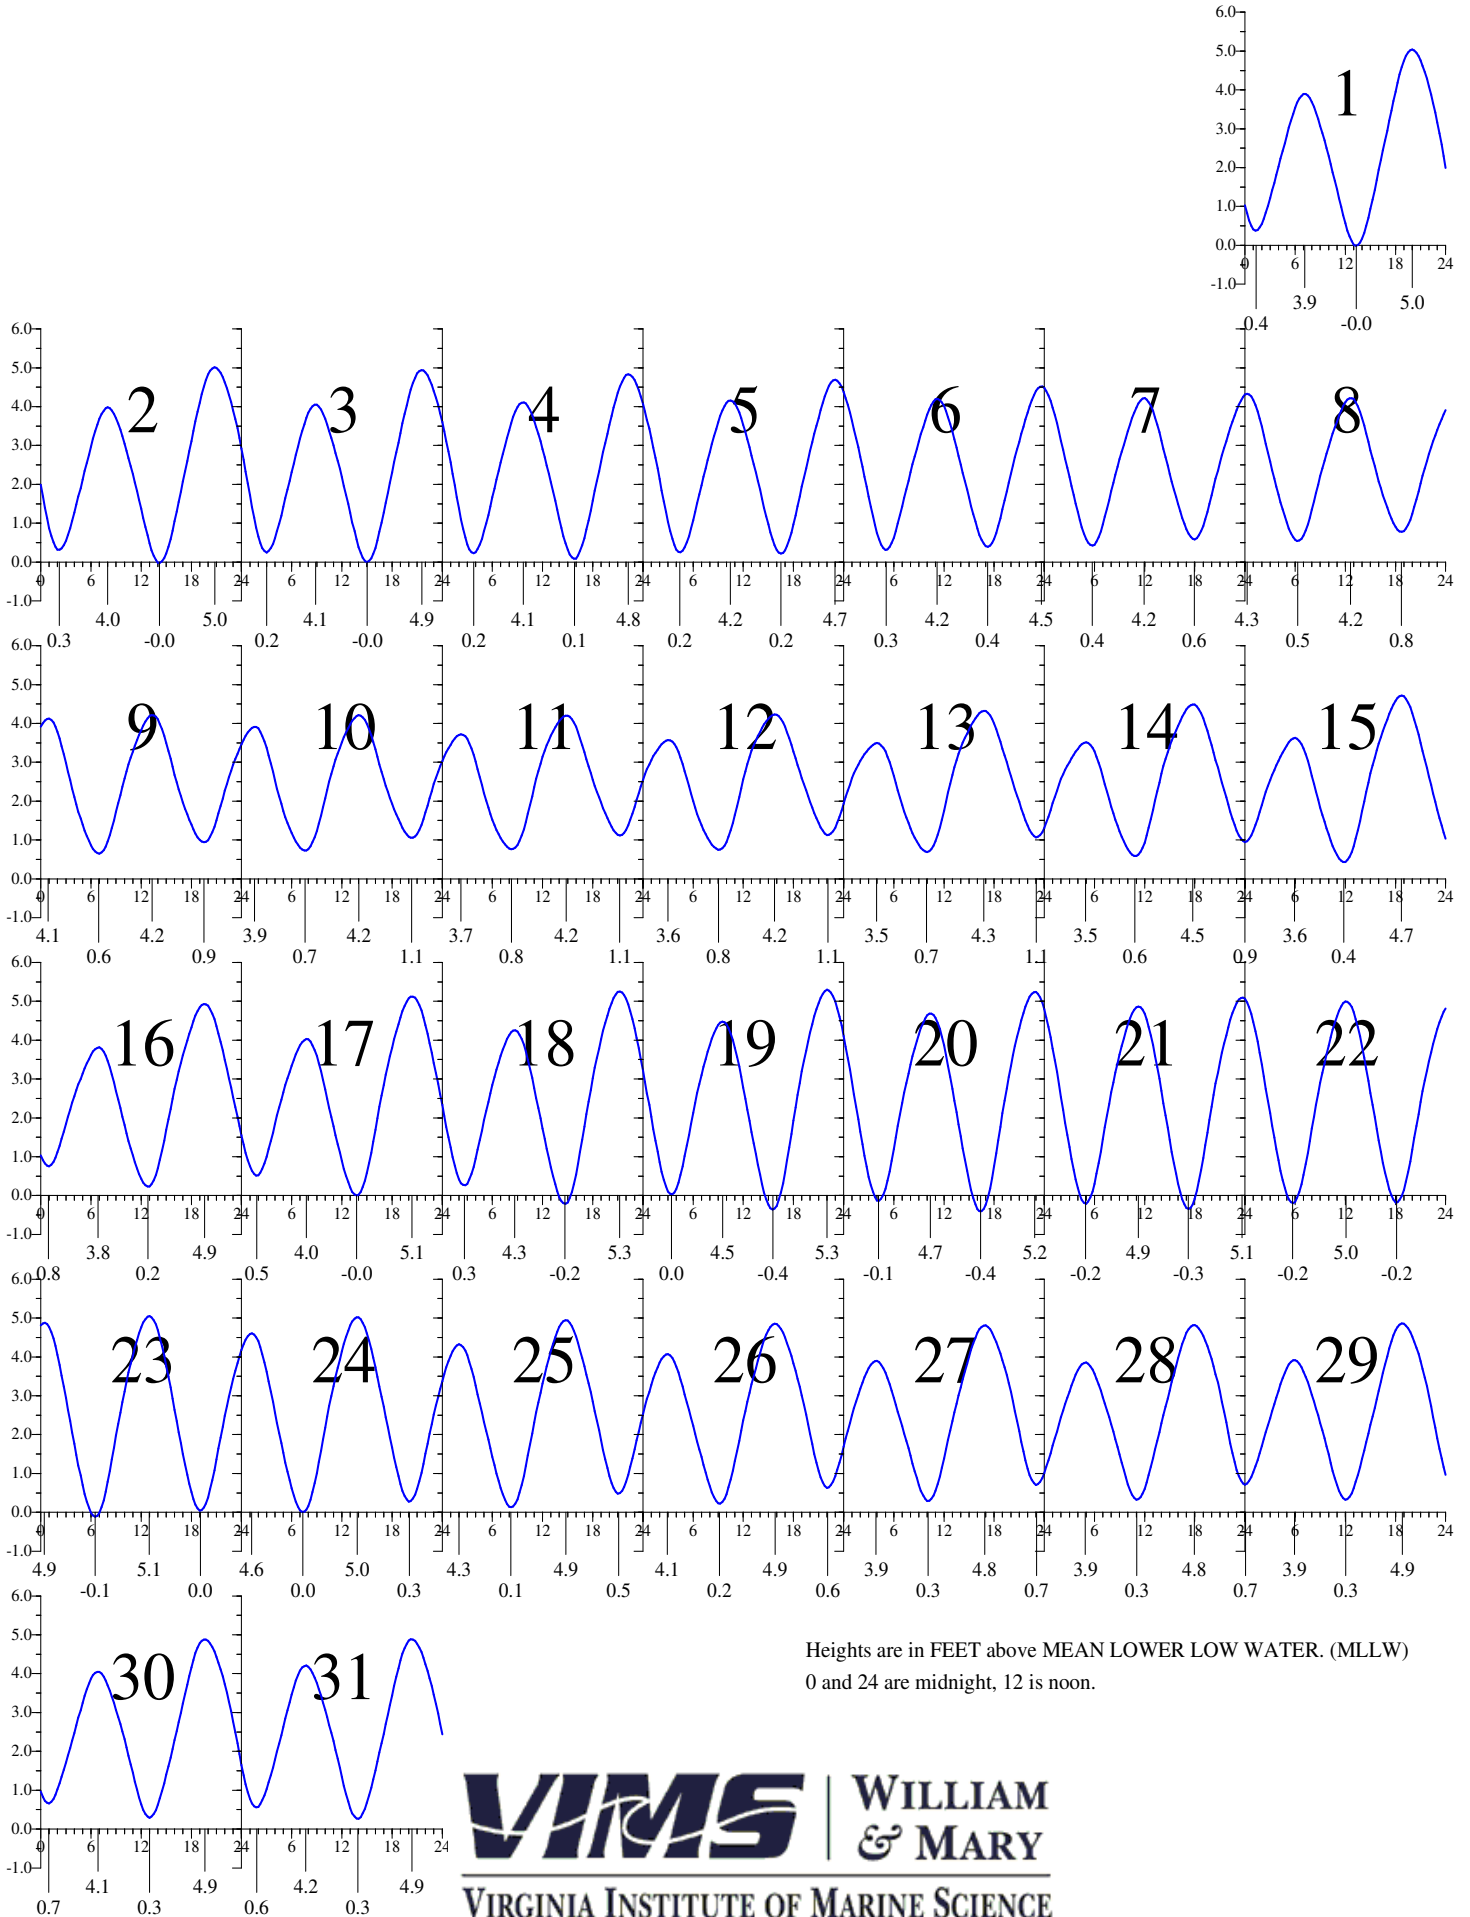

Sunday

Monday

Tuesday

Wednesday

Thursday

Friday

Saturday

Heights are in FEET above MEAN LOWER LOW WATER. (MLLW)
0 and 24 are midnight, 12 is noon.

Wachapreague, VA — Aug 2020 LOCAL DAYLIGHT TIME.

Sunday

Monday

Tuesday

Wednesday

Thursday

Friday

Saturday

Wachapreague, VA — Sep 2020 LOCAL DAYLIGHT TIME.

Heights are in FEET above MEAN LOWER LOW WATER. (MLLW)
0 and 24 are midnight, 12 is noon.

Wachapreague, VA — Oct 2020 LOCAL DAYLIGHT TIME.

Sunday

Monday

Tuesday