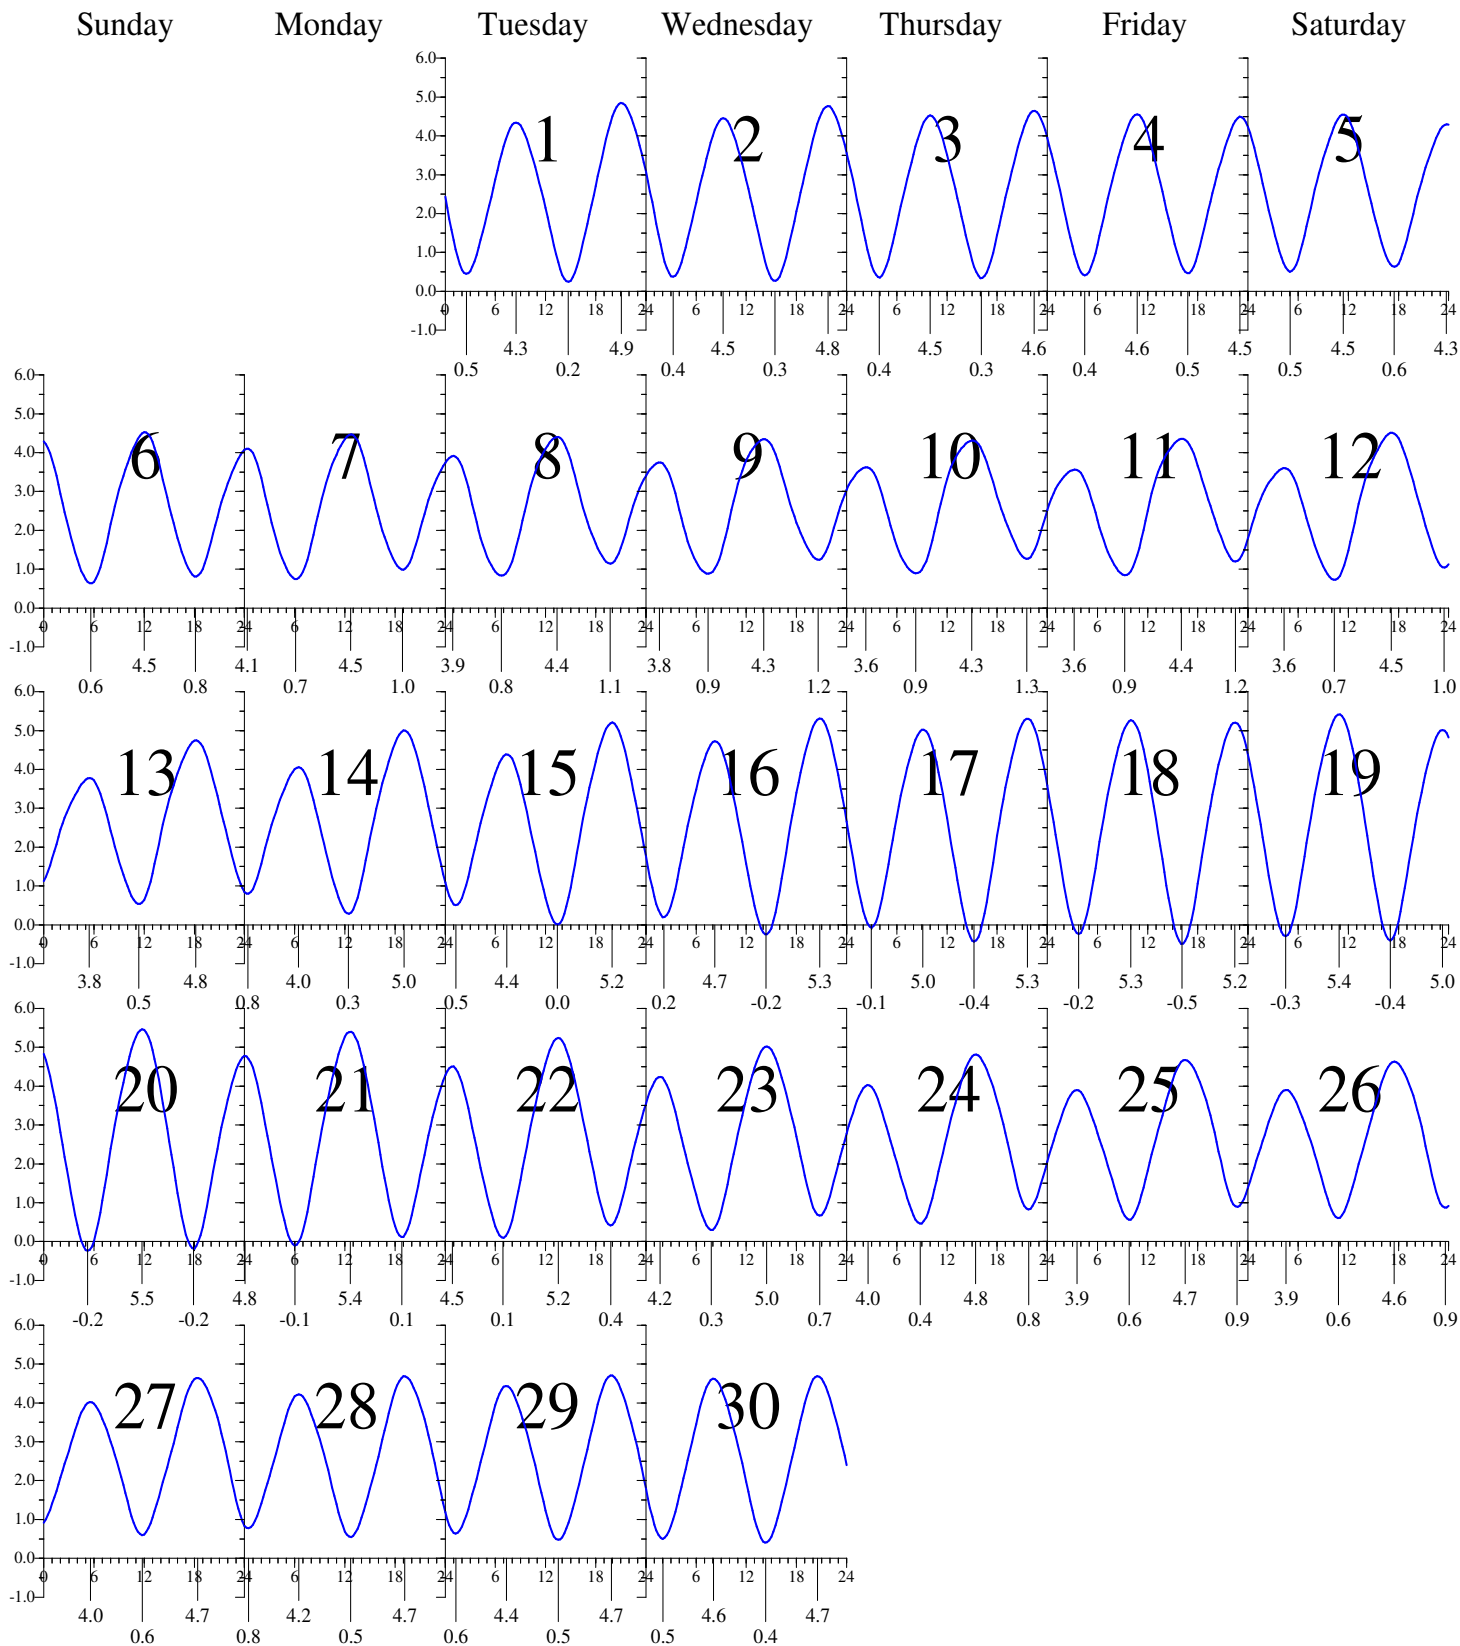

Wednesday

Thursday

Friday

Saturday

Wachapreague, VA — Jun 2020 LOCAL DAYLIGHT TIME.

Heights are in FEET above MEAN LOWER LOW WATER. (MLLW)
0 and 24 are midnight, 12 is noon.

Wachapreague, VA — Jul 2020 LOCAL DAYLIGHT TIME.

Sunday

Monday

Tuesday

Wednesday

Thursday

Friday

Saturday

Heights are in FEET above MEAN LOWER LOW WATER. (MLLW)
0 and 24 are midnight, 12 is noon.

Wachapreague, VA — Aug 2020 LOCAL DAYLIGHT TIME.

Sunday

Monday

Tuesday

Wednesday

Thursday

Friday

Saturday

Wachapreague, VA — Sep 2020 LOCAL DAYLIGHT TIME.

Heights are in FEET above MEAN LOWER LOW WATER. (MLLW)
0 and 24 are midnight, 12 is noon.

Wachapreague, VA — Oct 2020 LOCAL DAYLIGHT TIME.

Sunday

Monday

Tuesday