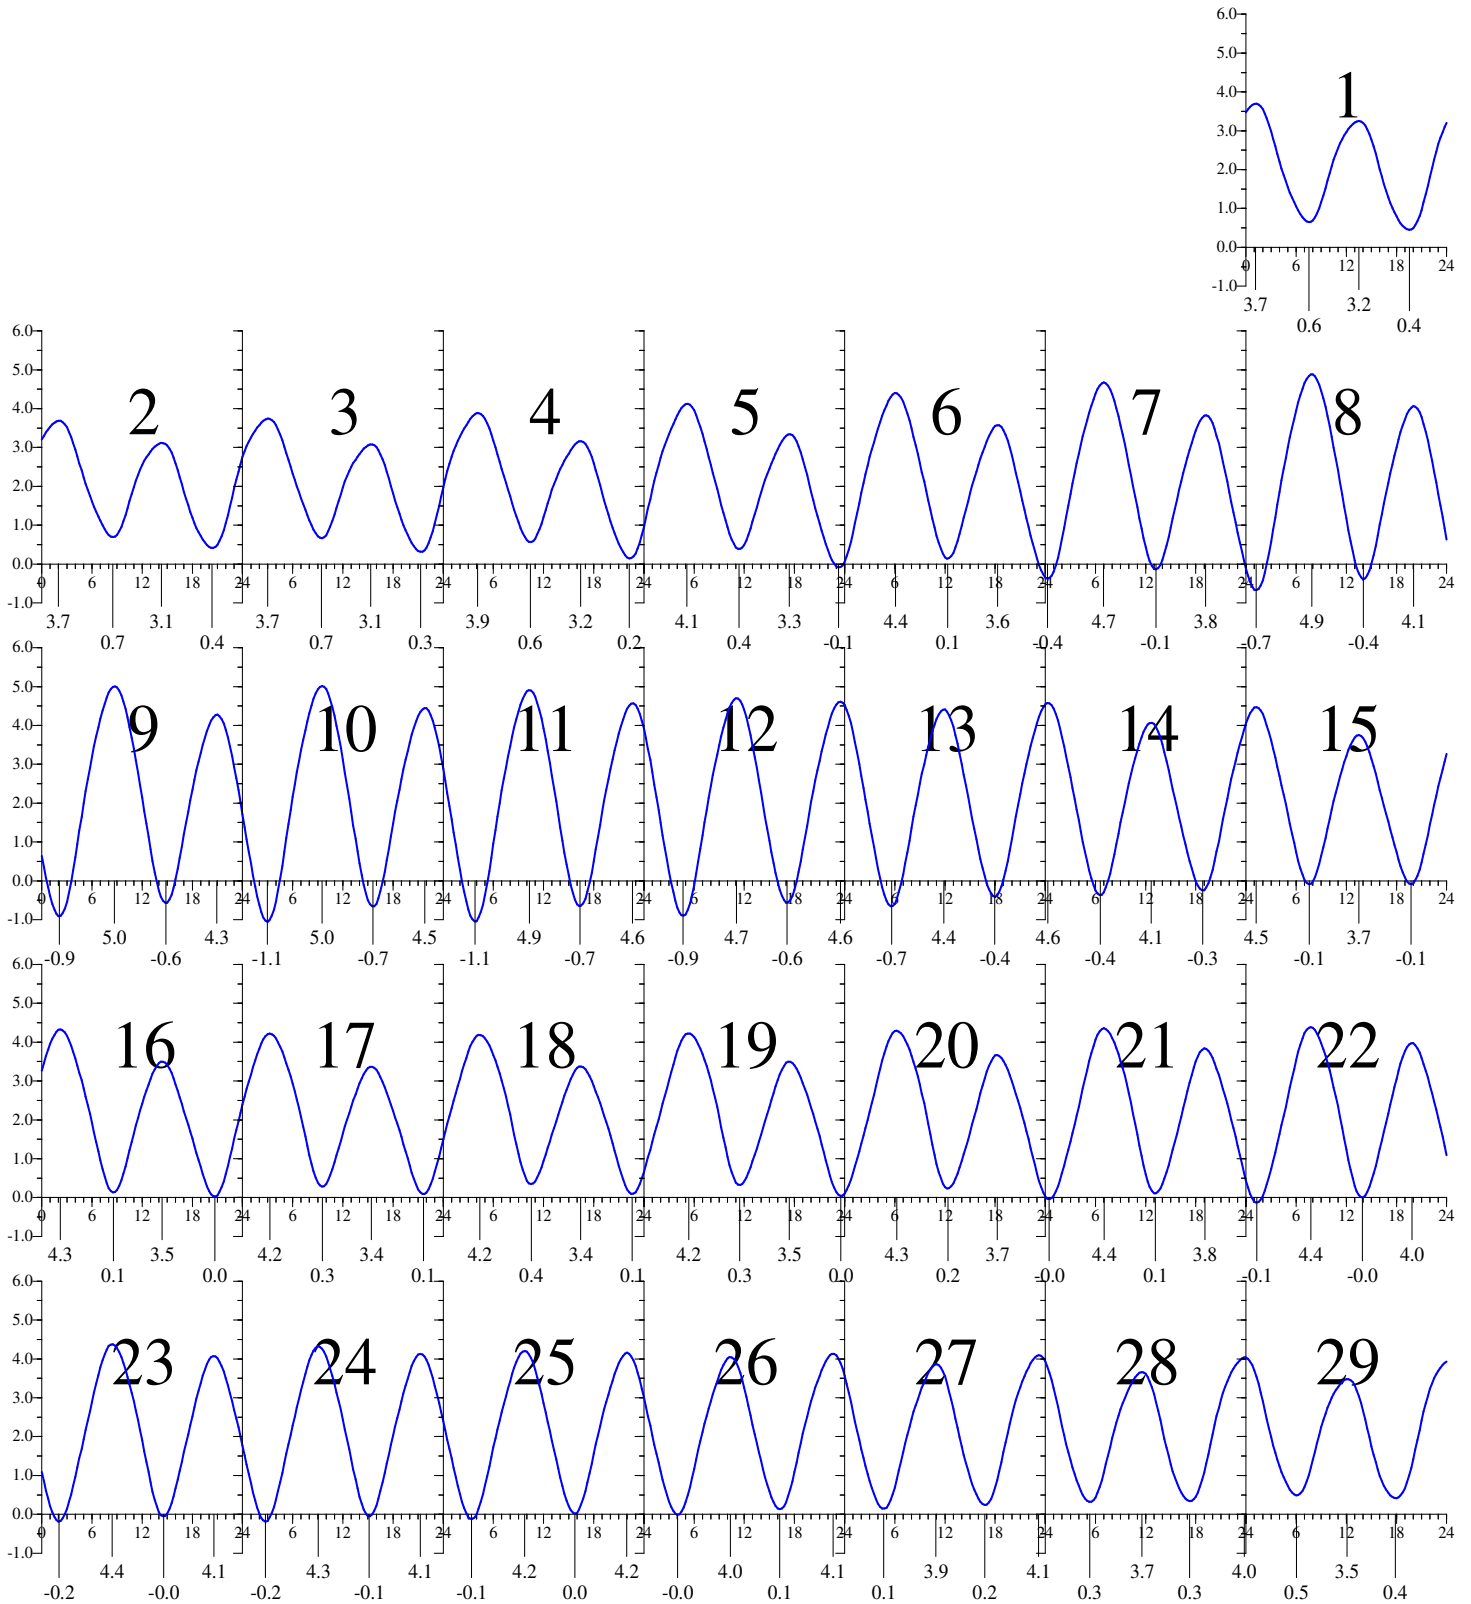

Heights are in FEET above MEAN LOWER LOW WATER. (MLLW)
0 and 24 are midnight, 12 is noon.

Wachapreague, VA — Feb 2020 LOCAL STANDARD TIME.

Sunday

Monday

Tuesday

Wednesday

Thursday

Friday

Saturday

Heights are in FEET above MEAN LOWER LOW WATER. (MLLW)
0 and 24 are midnight, 12 is noon.

Wachapreague, VA — Mar 2020 LOCAL STANDARD TIME.

Heights are in FEET above MEAN LOWER LOW WATER. (MLLW)
0 and 24 are midnight, 12 is noon.

Wachapreague, VA — Apr 2020 LOCAL DAYLIGHT TIME.

Heights are in FEET above MEAN LOWER LOW WATER. (MLLW)
0 and 24 are midnight, 12 is noon.

Wachapreague, VA — May 2020 LOCAL DAYLIGHT TIME.

Sunday

Monday

Tuesday

Wachapreague, VA — Sep 2020 LOCAL DAYLIGHT TIME.

Heights are in FEET above MEAN LOWER LOW WATER. (MLLW)
0 and 24 are midnight, 12 is noon.

Wachapreague, VA — Oct 2020 LOCAL DAYLIGHT TIME.

Sunday

Monday

Tuesday