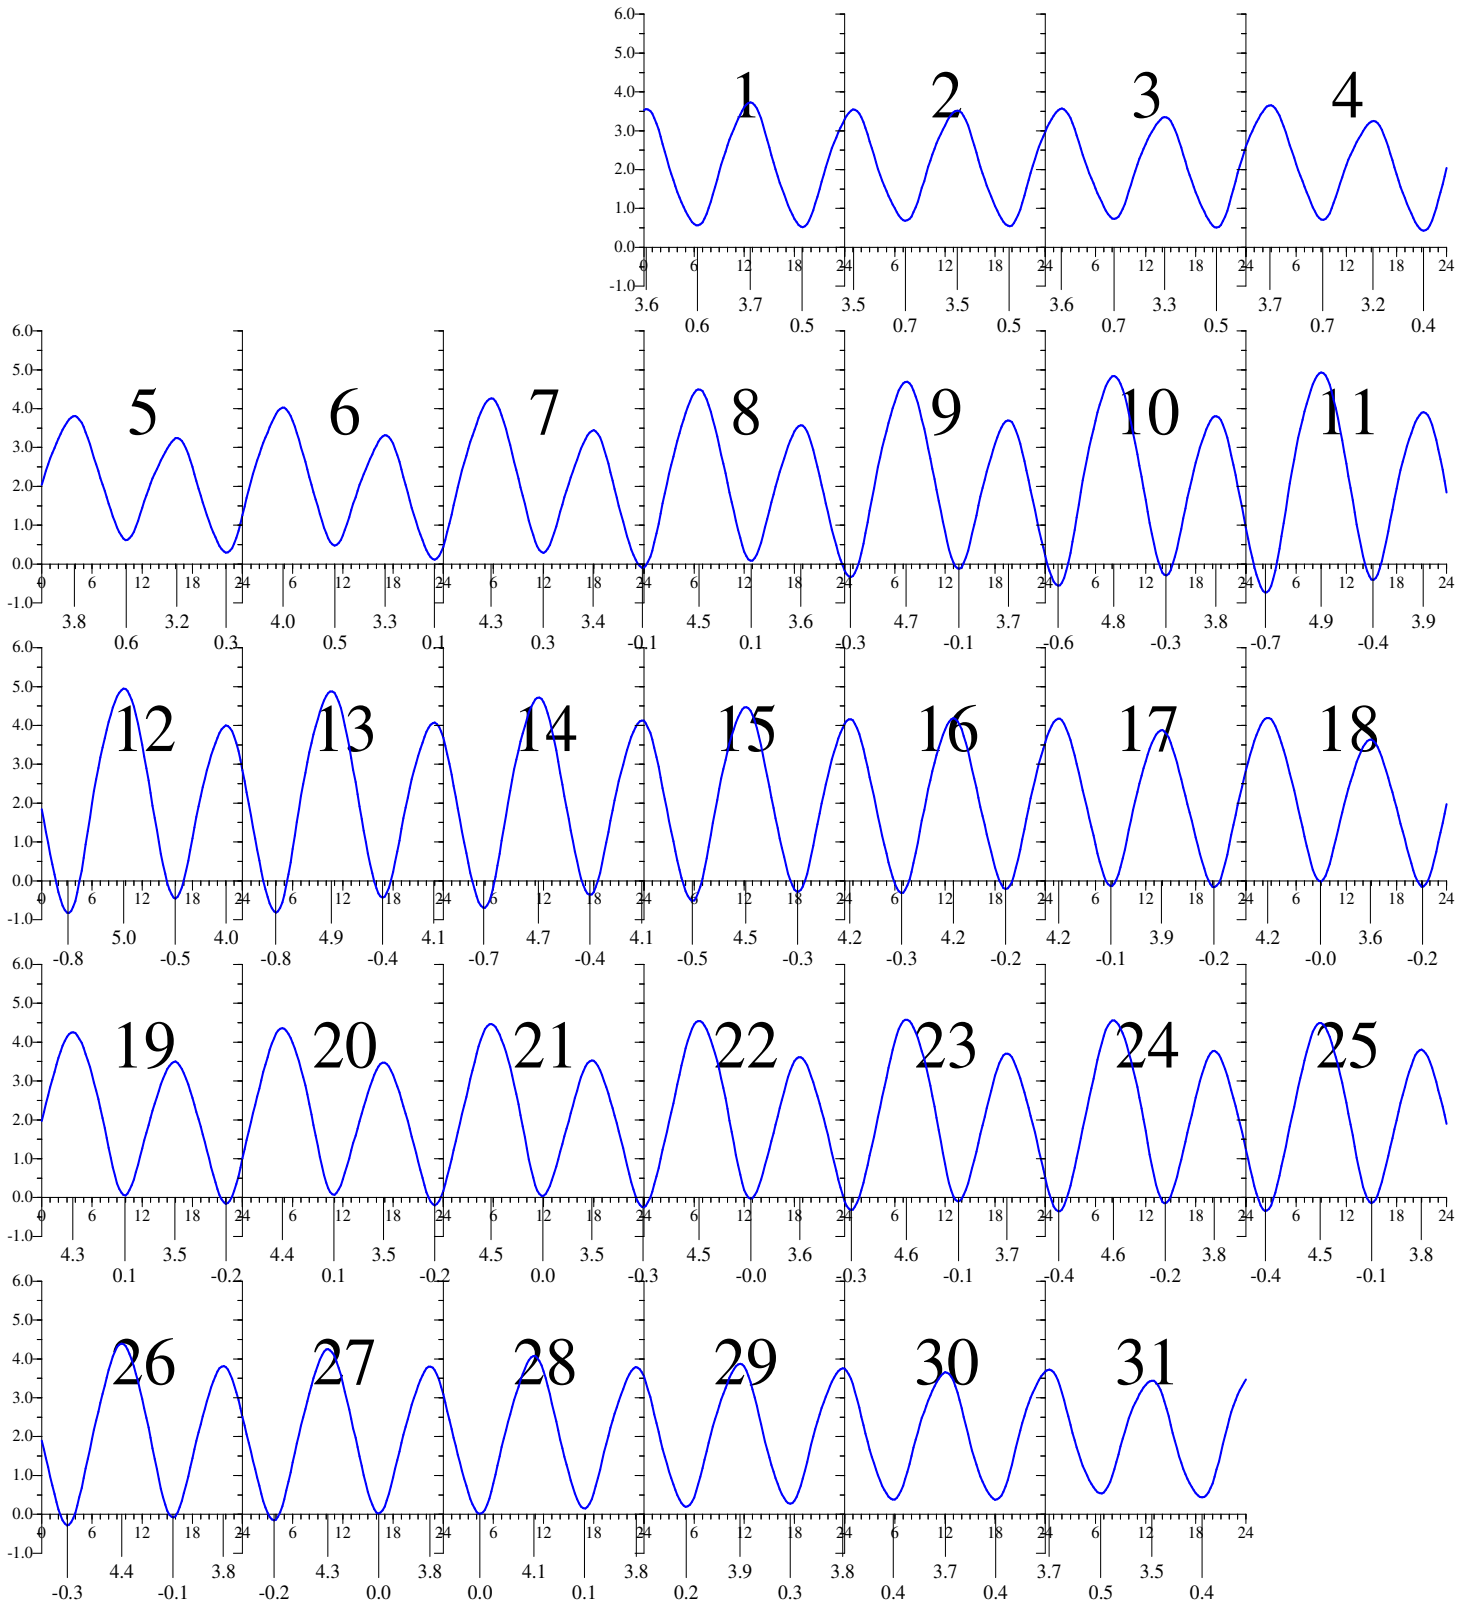

Heights are in FEET above MEAN LOWER LOW WATER. (MLLW)
0 and 24 are midnight, 12 is noon.

Wachapreague, VA — Feb 2020 LOCAL STANDARD TIME.

Sunday

Monday

Tuesday

Wednesday

Thursday

Friday

Saturday

Heights are in FEET above MEAN LOWER LOW WATER. (MLLW)
0 and 24 are midnight, 12 is noon.

Wachapreague, VA — Mar 2020 LOCAL STANDARD TIME.

Heights are in FEET above MEAN LOWER LOW WATER. (MLLW)
0 and 24 are midnight, 12 is noon.

Wachapreague, VA — Apr 2020 LOCAL DAYLIGHT TIME.

Heights are in FEET above MEAN LOWER LOW WATER. (MLLW)
0 and 24 are midnight, 12 is noon.

Wachapreague, VA — May 2020 LOCAL DAYLIGHT TIME.

Sunday

Monday

Tuesday

Wachapreague, VA — Sep 2020 LOCAL DAYLIGHT TIME.

Heights are in FEET above MEAN LOWER LOW WATER. (MLLW)
0 and 24 are midnight, 12 is noon.

Wachapreague, VA — Oct 2020 LOCAL DAYLIGHT TIME.

Sunday

Monday

Tuesday