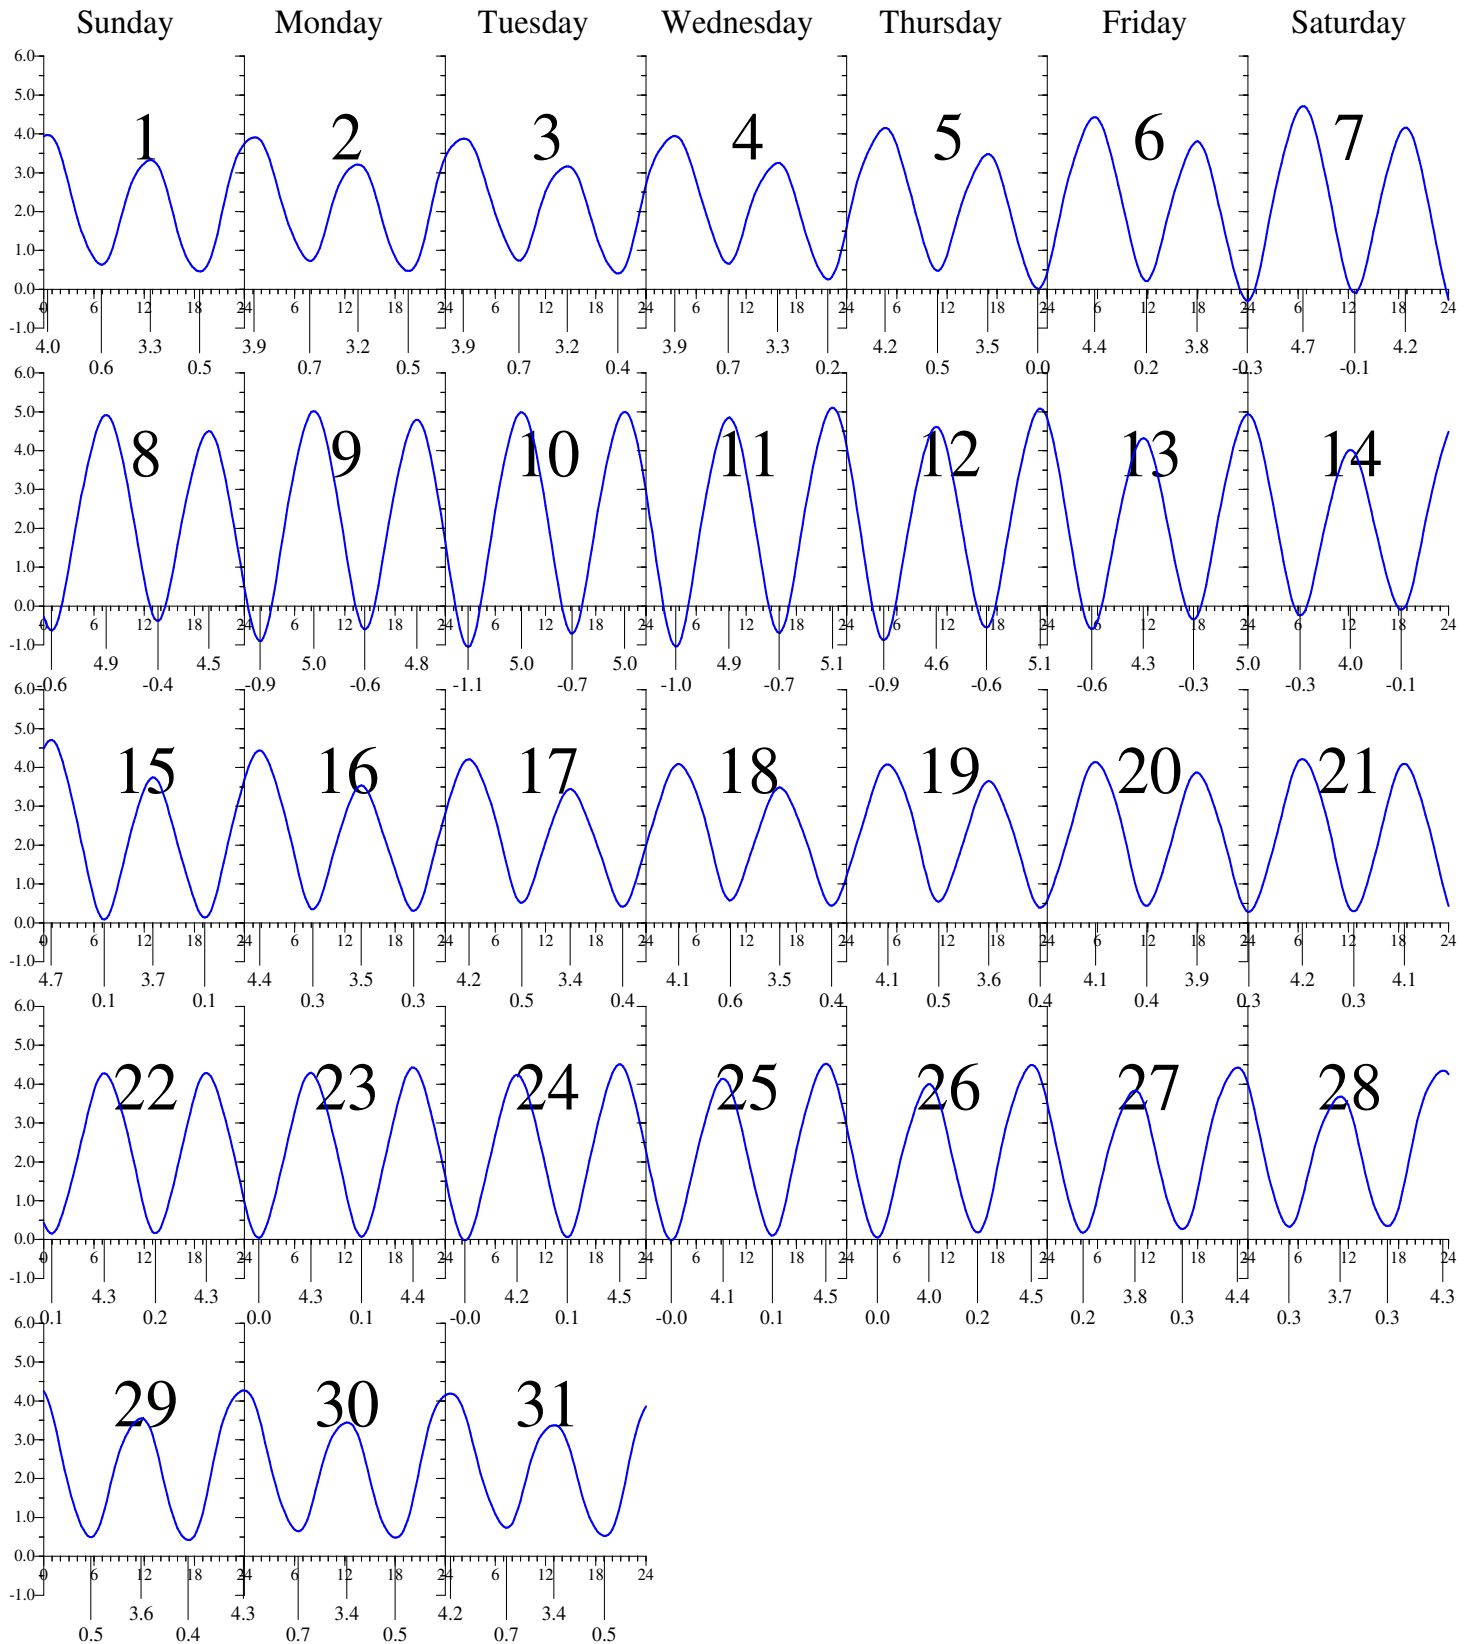

Heights are in FEET above MEAN LOWER LOW WATER. (MLLW)
0 and 24 are midnight, 12 is noon.

Wachapreague, VA — Feb 2020 LOCAL STANDARD TIME.

Sunday

Monday

Tuesday

Wednesday

Thursday

Friday

Saturday

Heights are in FEET above MEAN LOWER LOW WATER. (MLLW)
0 and 24 are midnight, 12 is noon.

Wachapreague, VA — Mar 2020 LOCAL STANDARD TIME.

Heights are in FEET above MEAN LOWER LOW WATER. (MLLW)
0 and 24 are midnight, 12 is noon.

Wachapreague, VA — Apr 2020 LOCAL DAYLIGHT TIME.

Heights are in FEET above MEAN LOWER LOW WATER. (MLLW)
0 and 24 are midnight, 12 is noon.

Wachapreague, VA — May 2020 LOCAL DAYLIGHT TIME.

Sunday

Monday

Tuesday

Wednesday

Thursday

Friday

Saturday

Wachapreague, VA — Jun 2020 LOCAL DAYLIGHT TIME.

Heights are in FEET above MEAN LOWER LOW WATER. (MLLW)
0 and 24 are midnight, 12 is noon.

Wachapreague, VA — Jul 2020 LOCAL DAYLIGHT TIME.