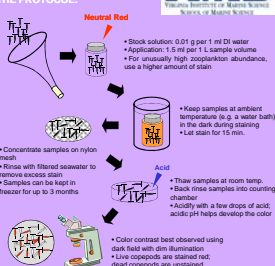

Fig. 4. Occurrence of copepod carcasses (dead) in the Chesapeake Bay in summer 2005 based on the Neutral Red staining method.

THE PROTOCOL:

ONGOING INVESTIGATIONS:

THE ANILINE BLUE METHOD:

ACKNOWLEDGMENTS: