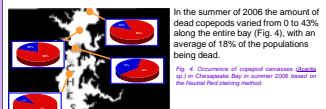

THE CHESAPEAKE BAY EXPERIENCE:

Fig. 4. Occurrence of copepod carcasses (dead) in the Chesapeake Bay in summer 2005 based on the Neutral Red staining method.

Among the environmental parameters measured, only % water column with low dissolved oxygen weakly correlated with the percent dead copepods (Fig. 5).