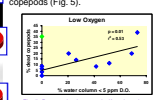

Estuarine Research Federation Conference 2007 Poster Presentation

A Simple Staining Method for Differentiating Live and Dead Copepods in Natural Samples

ZOOPLANKTON CARCASSES:

THE NEUTRAL RED METHOD:

THE CHESAPEAKE BAY EXPERIENCE:

Among the environmental parameters measured, only % water column with low dissolved oxygen weakly correlated with the percent dead copepods (Fig. 5).

We also found that turbulence generated by boat motors increased % dead copepods significantly (Fig. 6).

THE PROTOCOL:

ONGOING INVESTIGATIONS:

THE ANILINE BLUE METHOD:

ACKNOWLEDGMENTS: