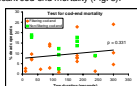

THE CHESAPEAKE BAY EXPERIENCE:

Fig. 4. Occurrence of copepod carcasses (dead) in the Chesapeake Bay in summer 2005 based on the Neutral Red staining method.

Among the environmental parameters measured, only % water column with low dissolved oxygen weakly correlated with the percent dead copepods (Fig. 5).