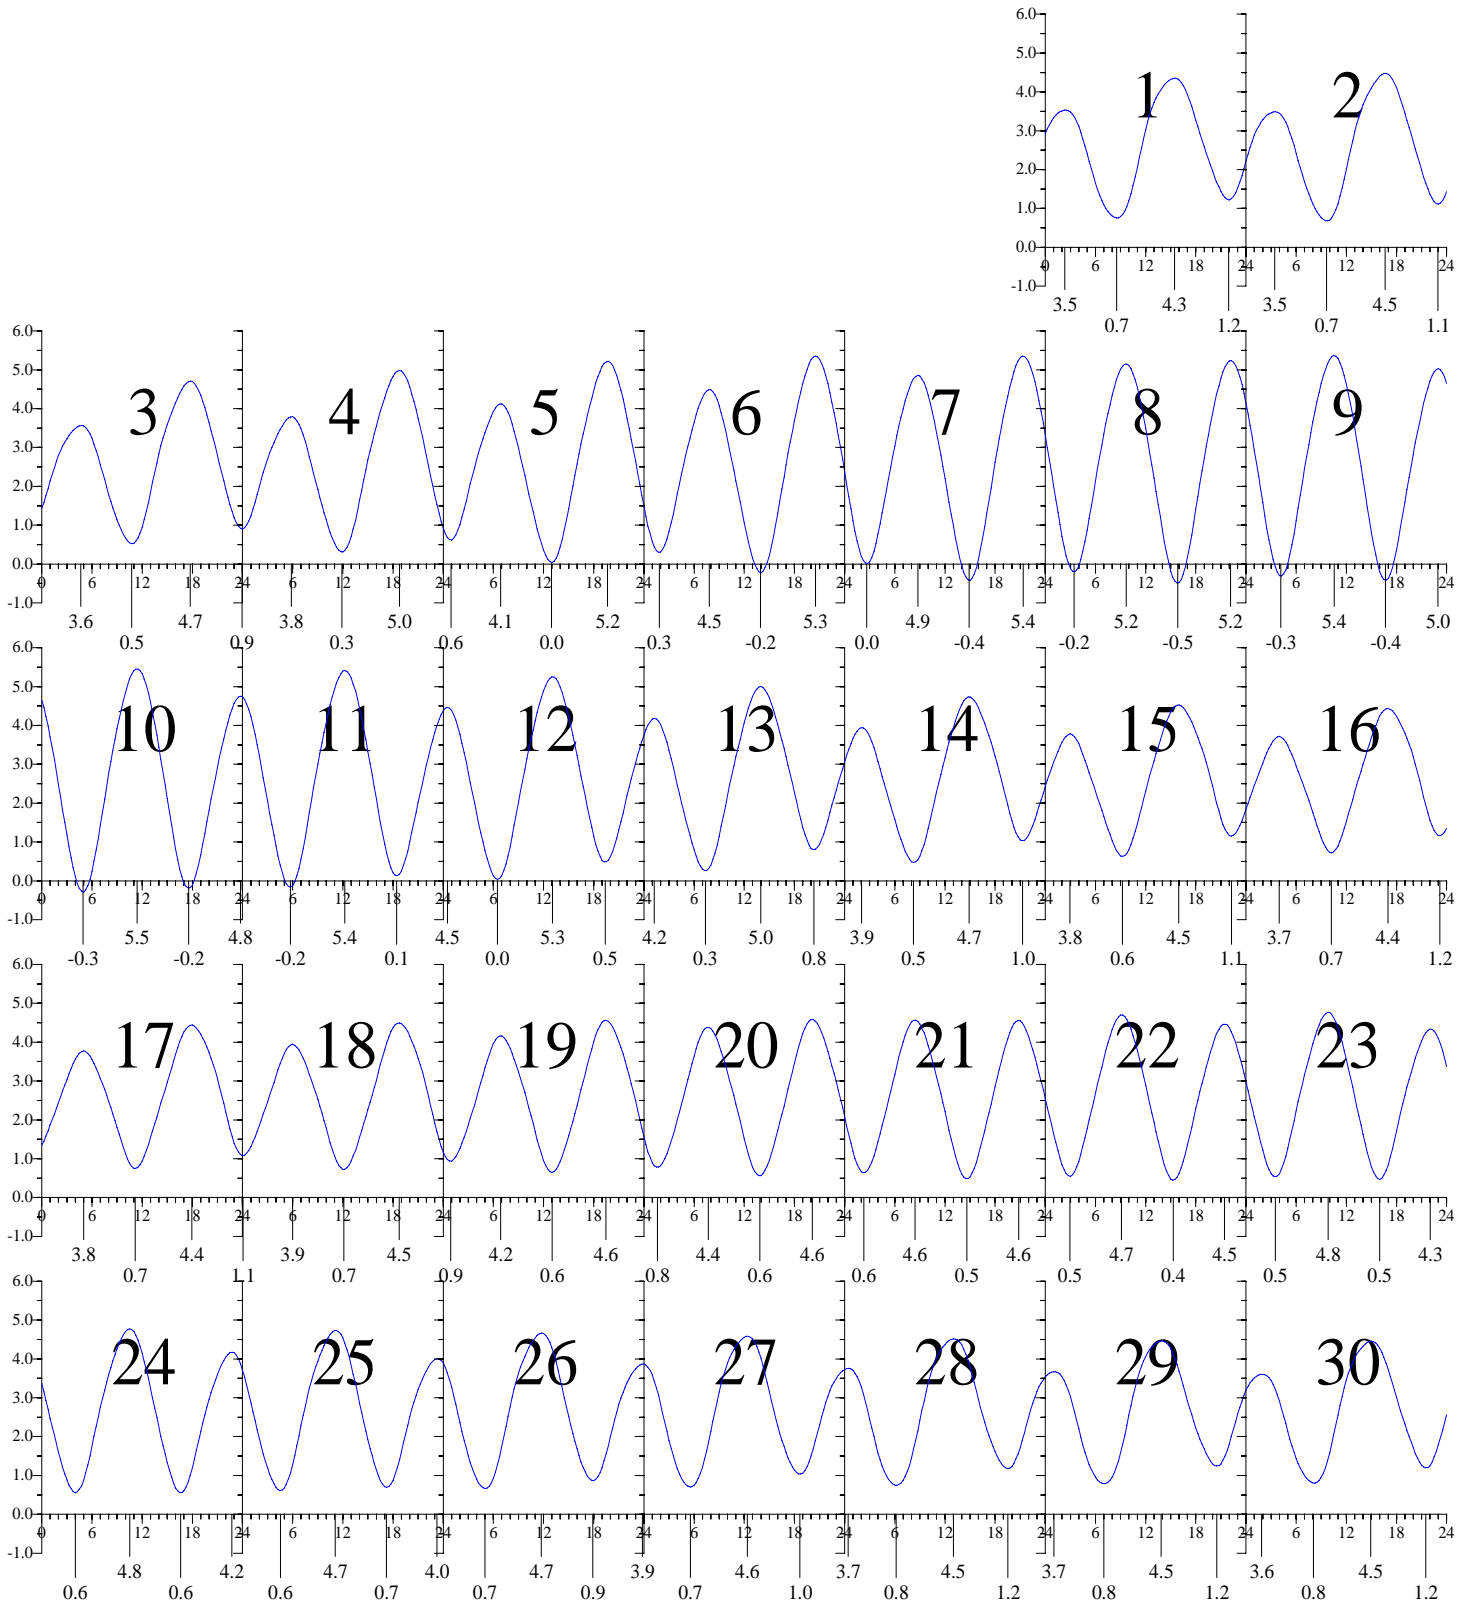

WACHAPREAGUE, VA — Sep 2006 EASTERN DAYLIGHT TIME.

Sunday

Monday

Tuesday

Wednesday

Thursday

Friday

Saturday

Heights are in FEET above MEAN LOWER LOW WATER.
0 and 24 are midnight, 12 is noon.