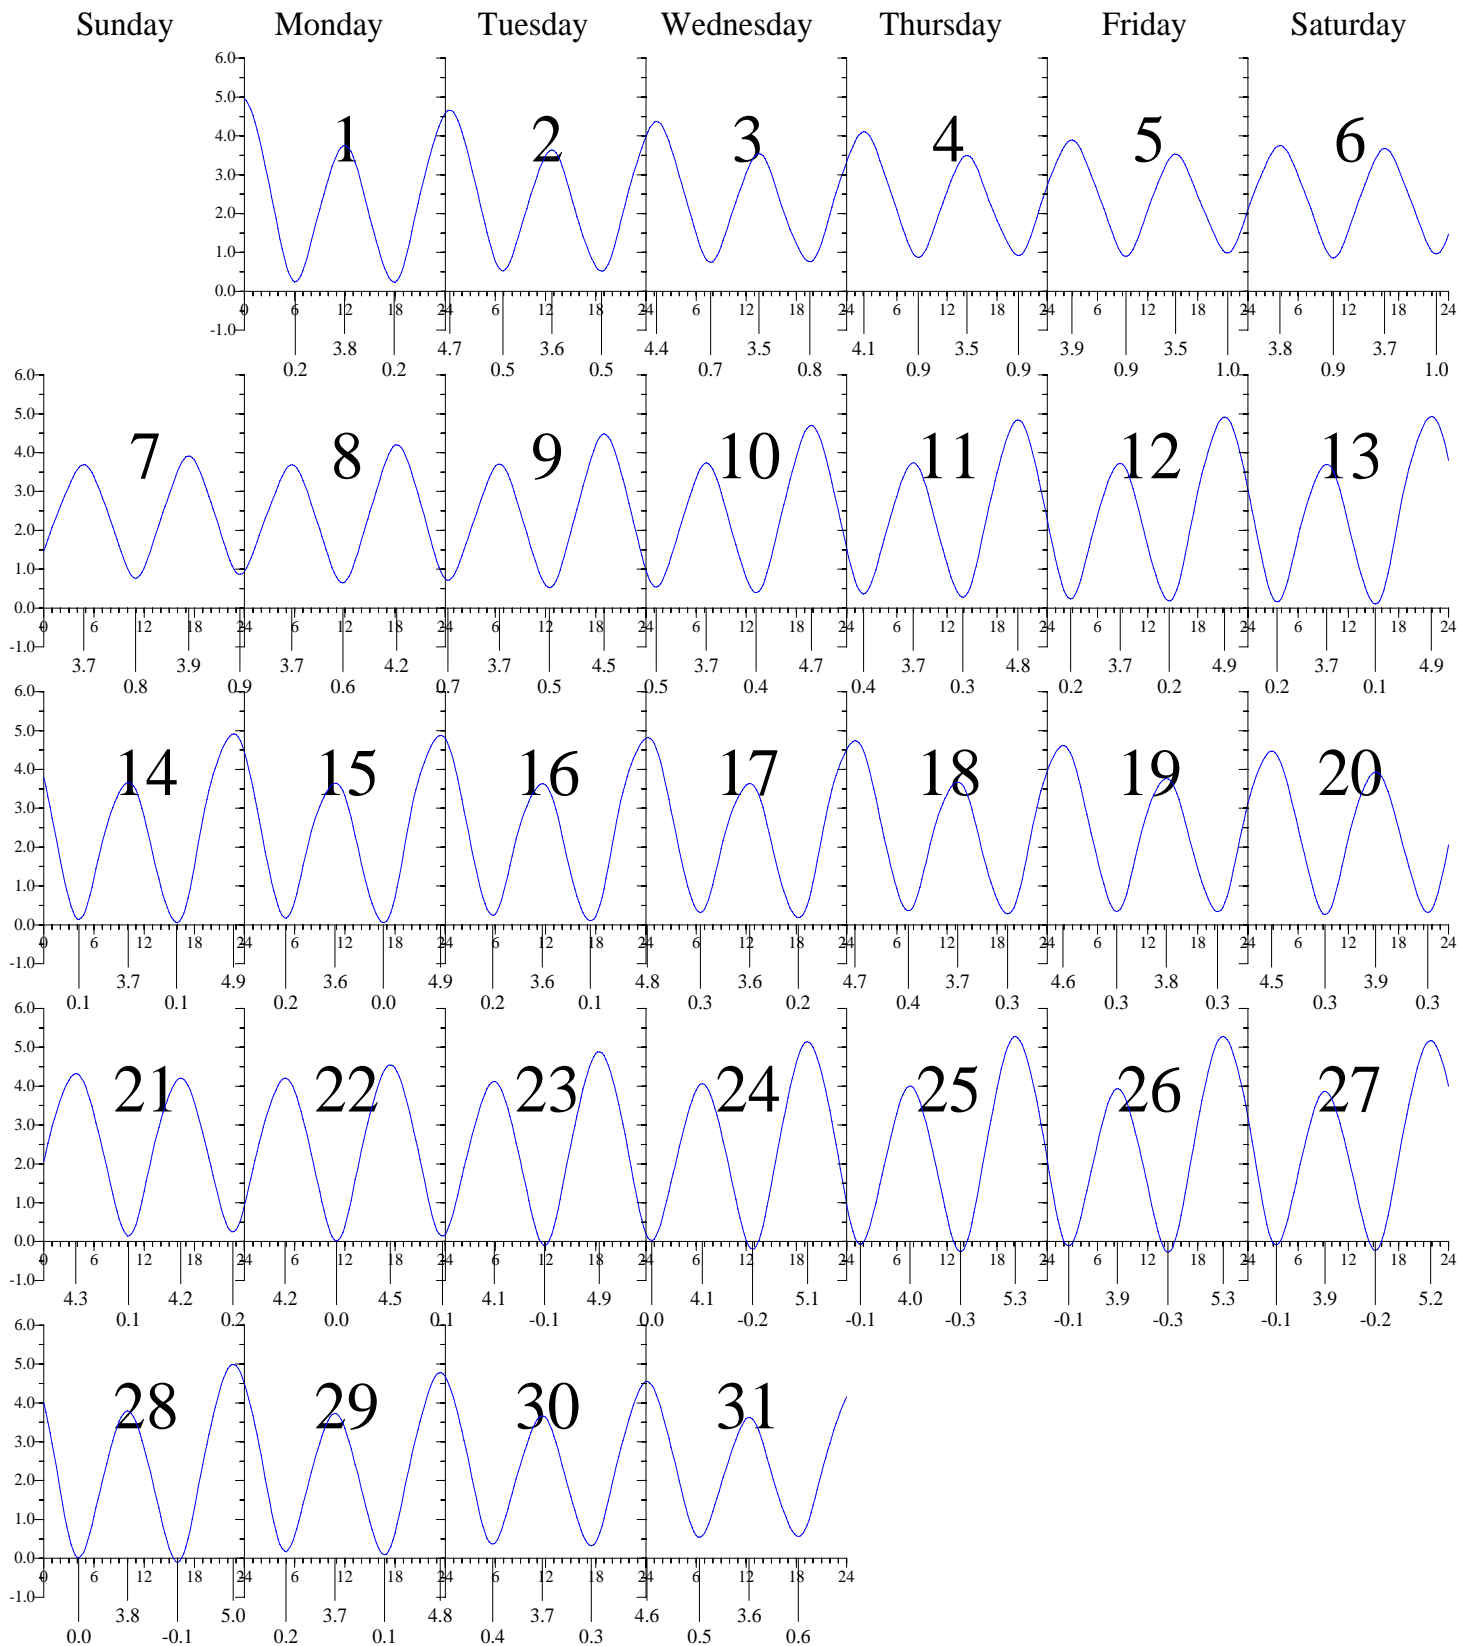

WACHAPREAGUE, VA — May 2006 EASTERN DAYLIGHT TIME.

Heights are in FEET above MEAN LOWER LOW WATER.
0 and 24 are midnight, 12 is noon.