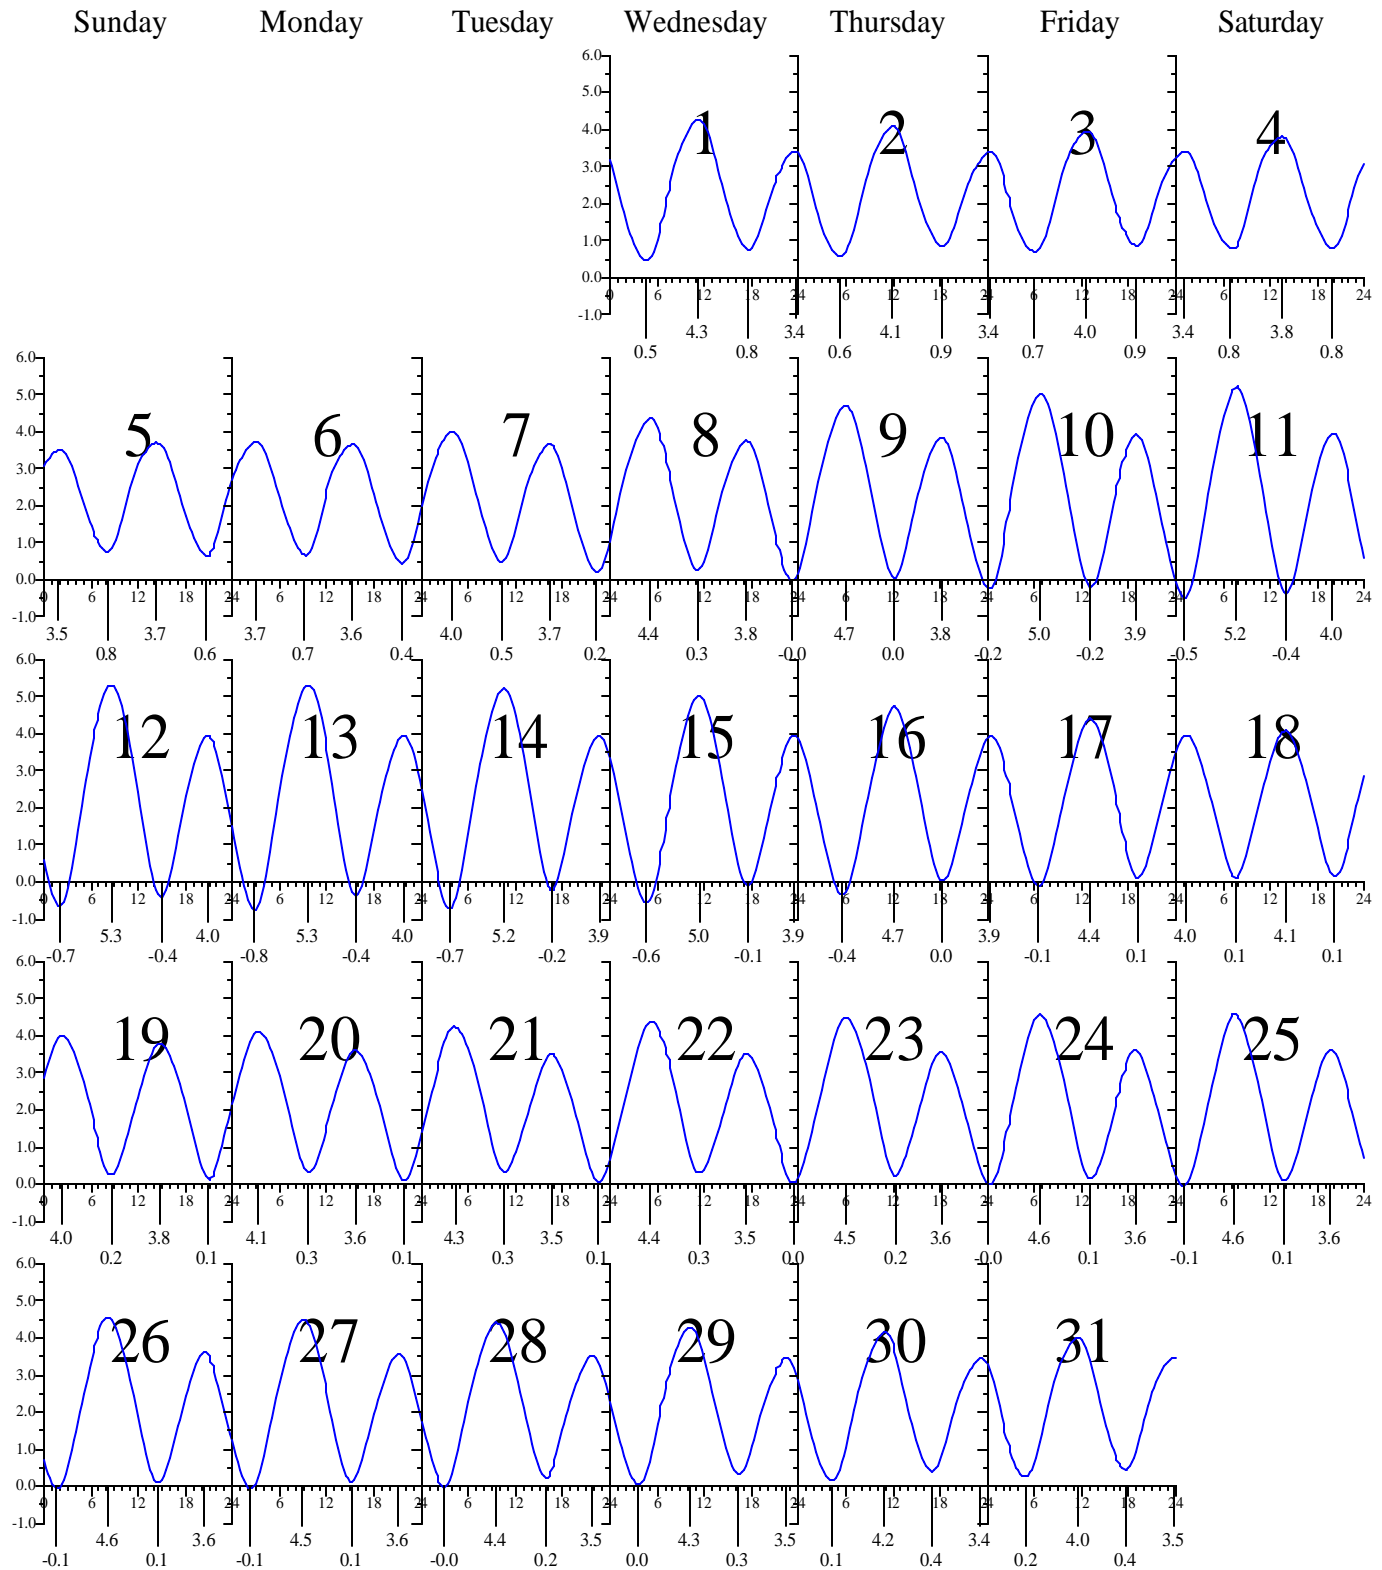

WACHAPREAGUE, VA — Dec 2004 EASTERN STANDARD TIME.

Heights are in FEET above MEAN LOWER LOW WATER.
0 and 24 are midnight, 12 is noon.