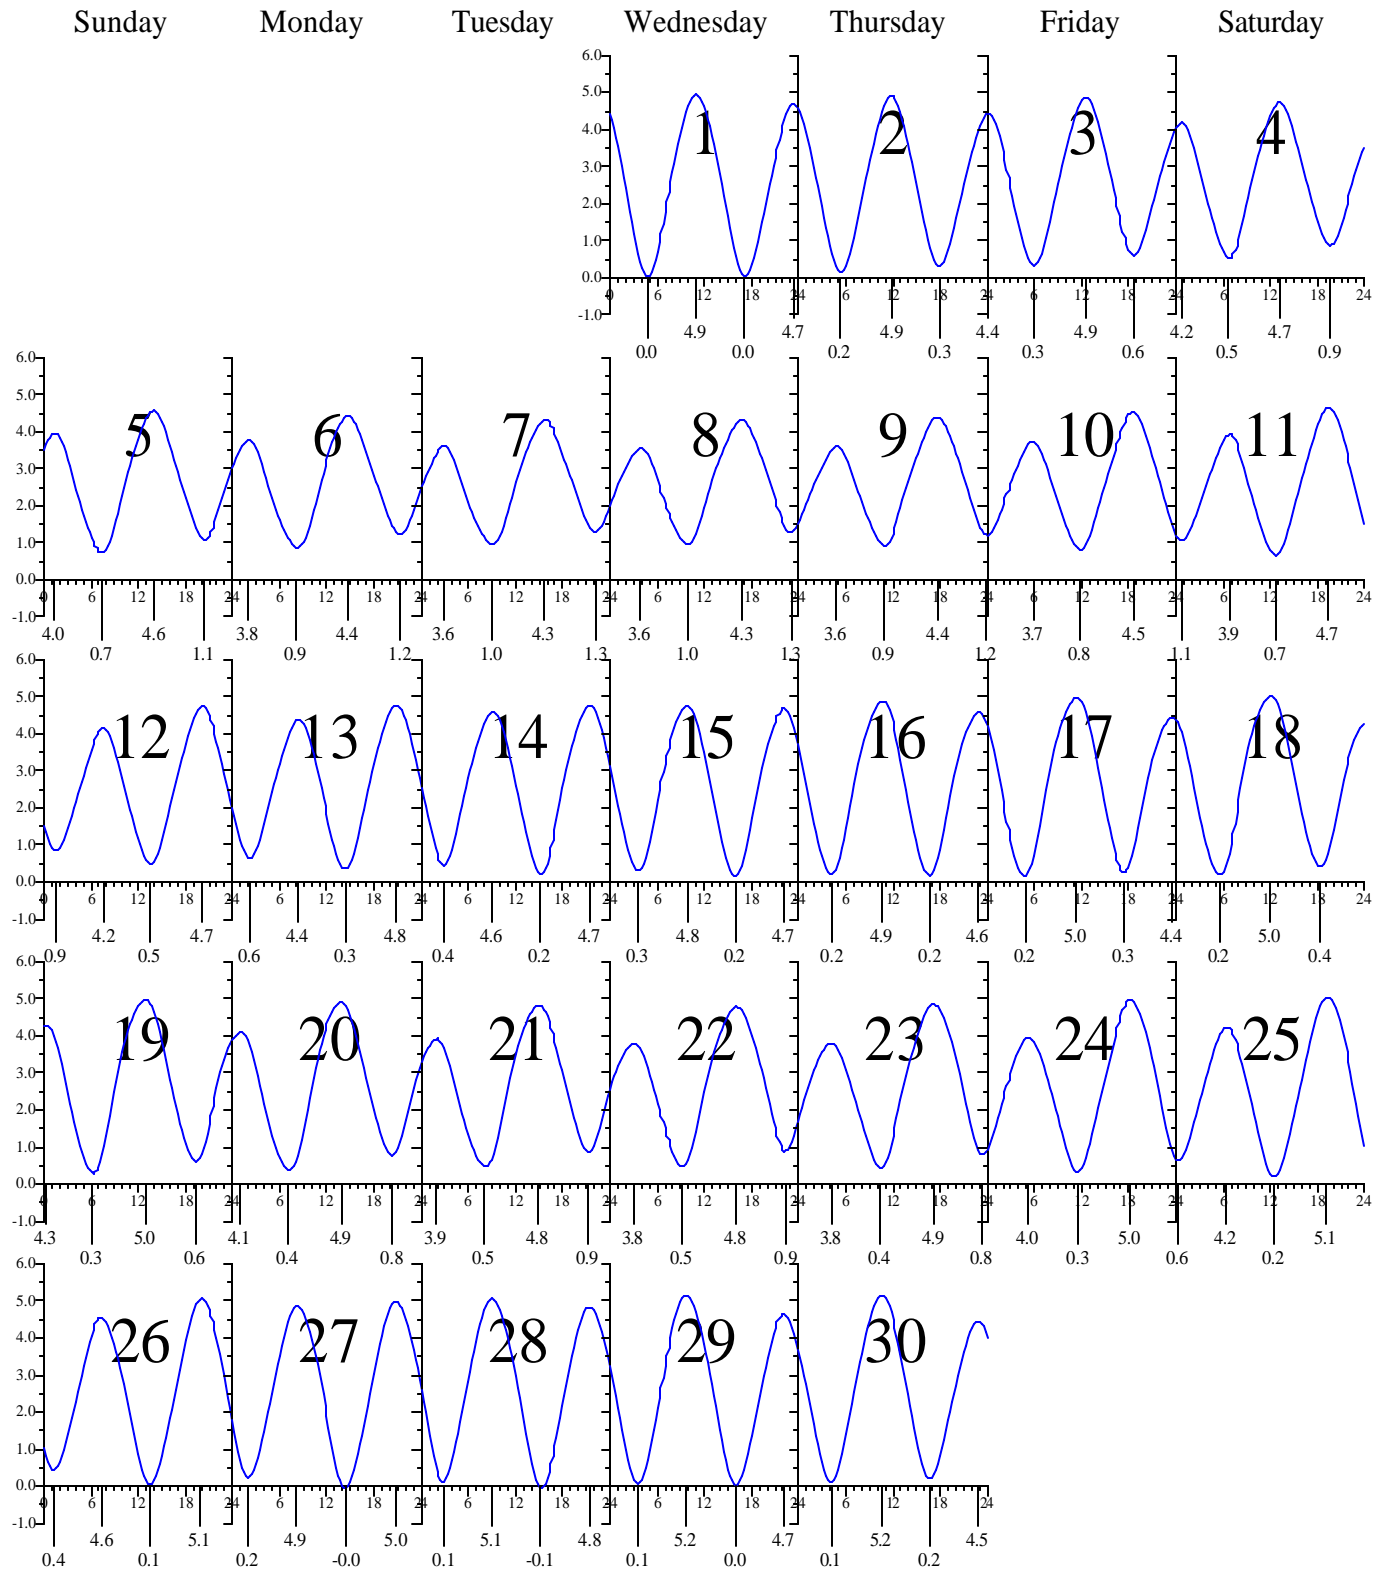

WACHAPREAGUE, VA — Sep 2004 EASTERN DAYLIGHT TIME.

Heights are in FEET above MEAN LOWER LOW WATER.
 0 and 24 are midnight, 12 is noon.