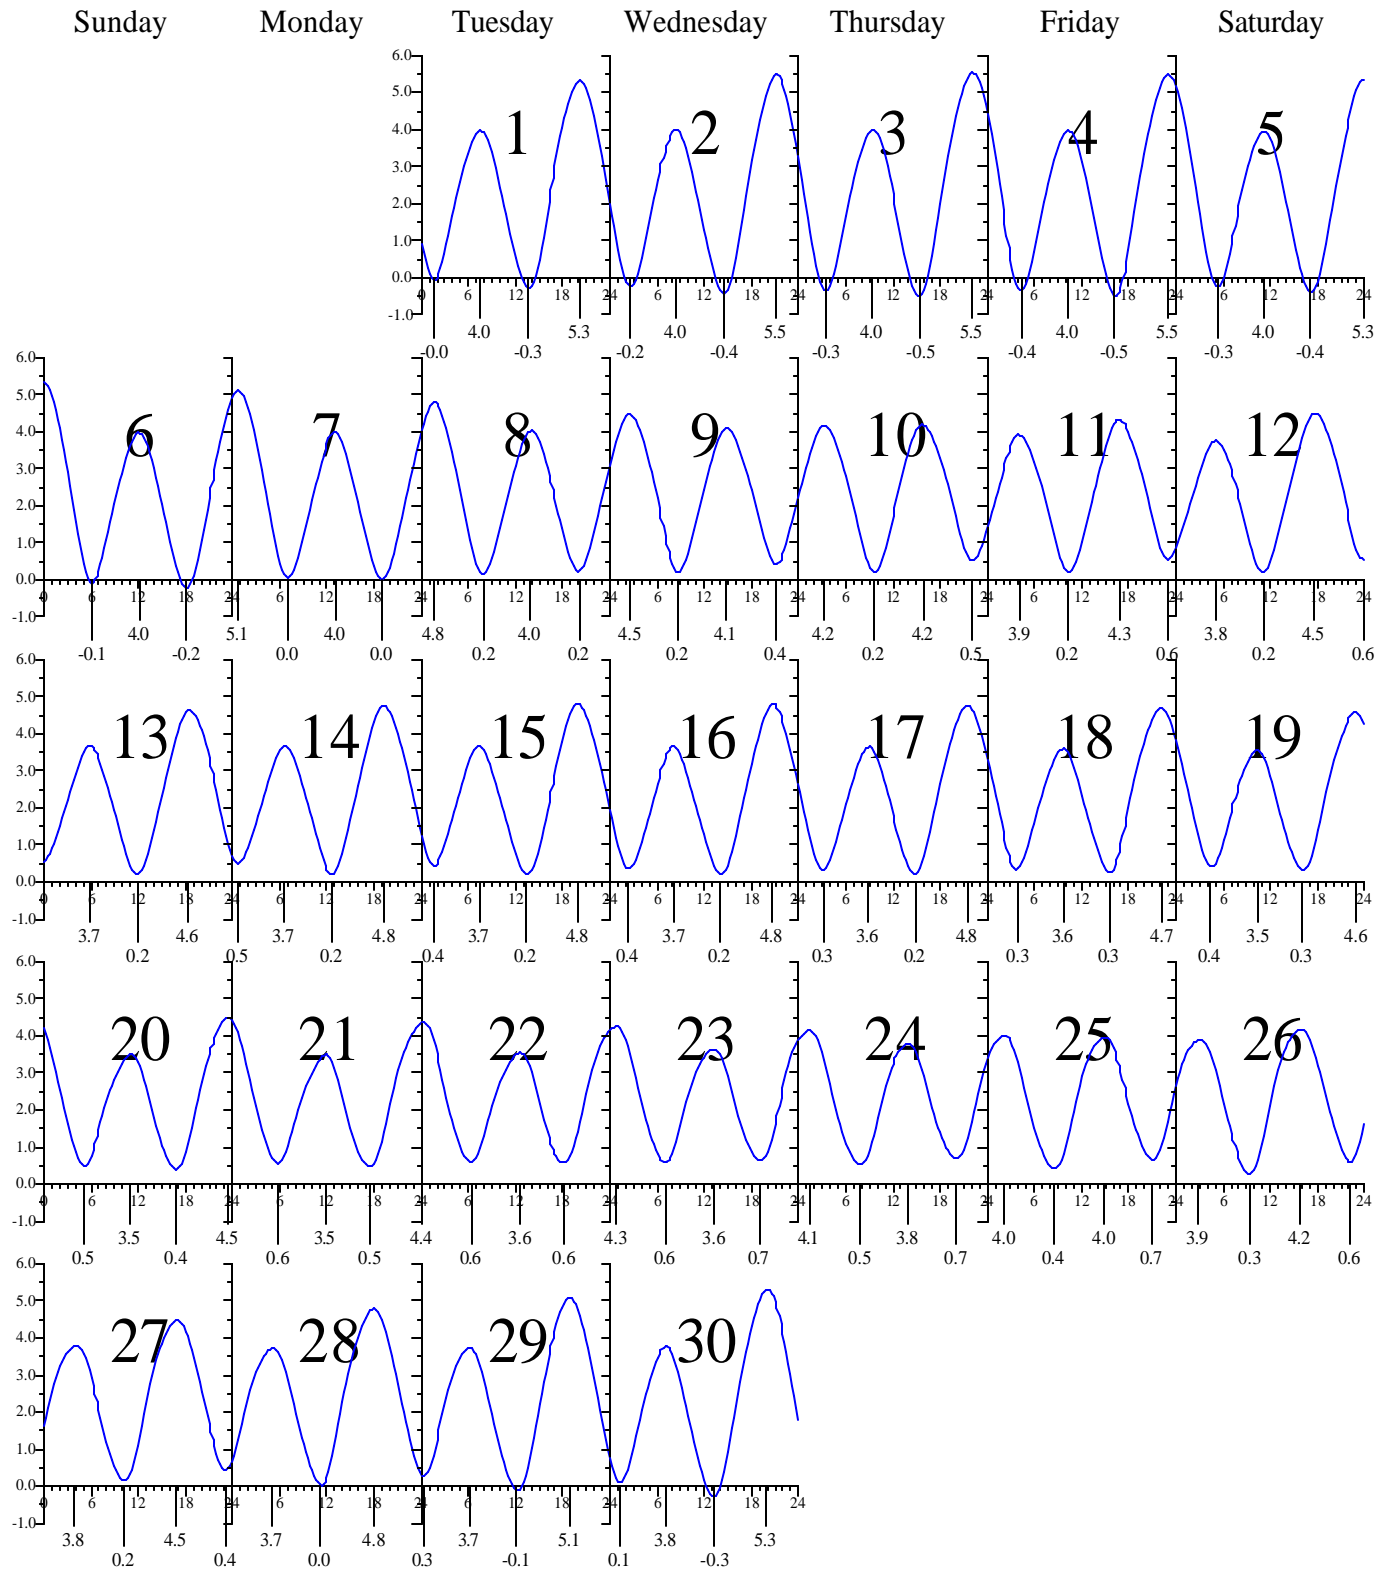

WACHAPREAGUE, VA — Jun 2004 EASTERN DAYLIGHT TIME.

Heights are in FEET above MEAN LOWER LOW WATER.
 0 and 24 are midnight, 12 is noon.