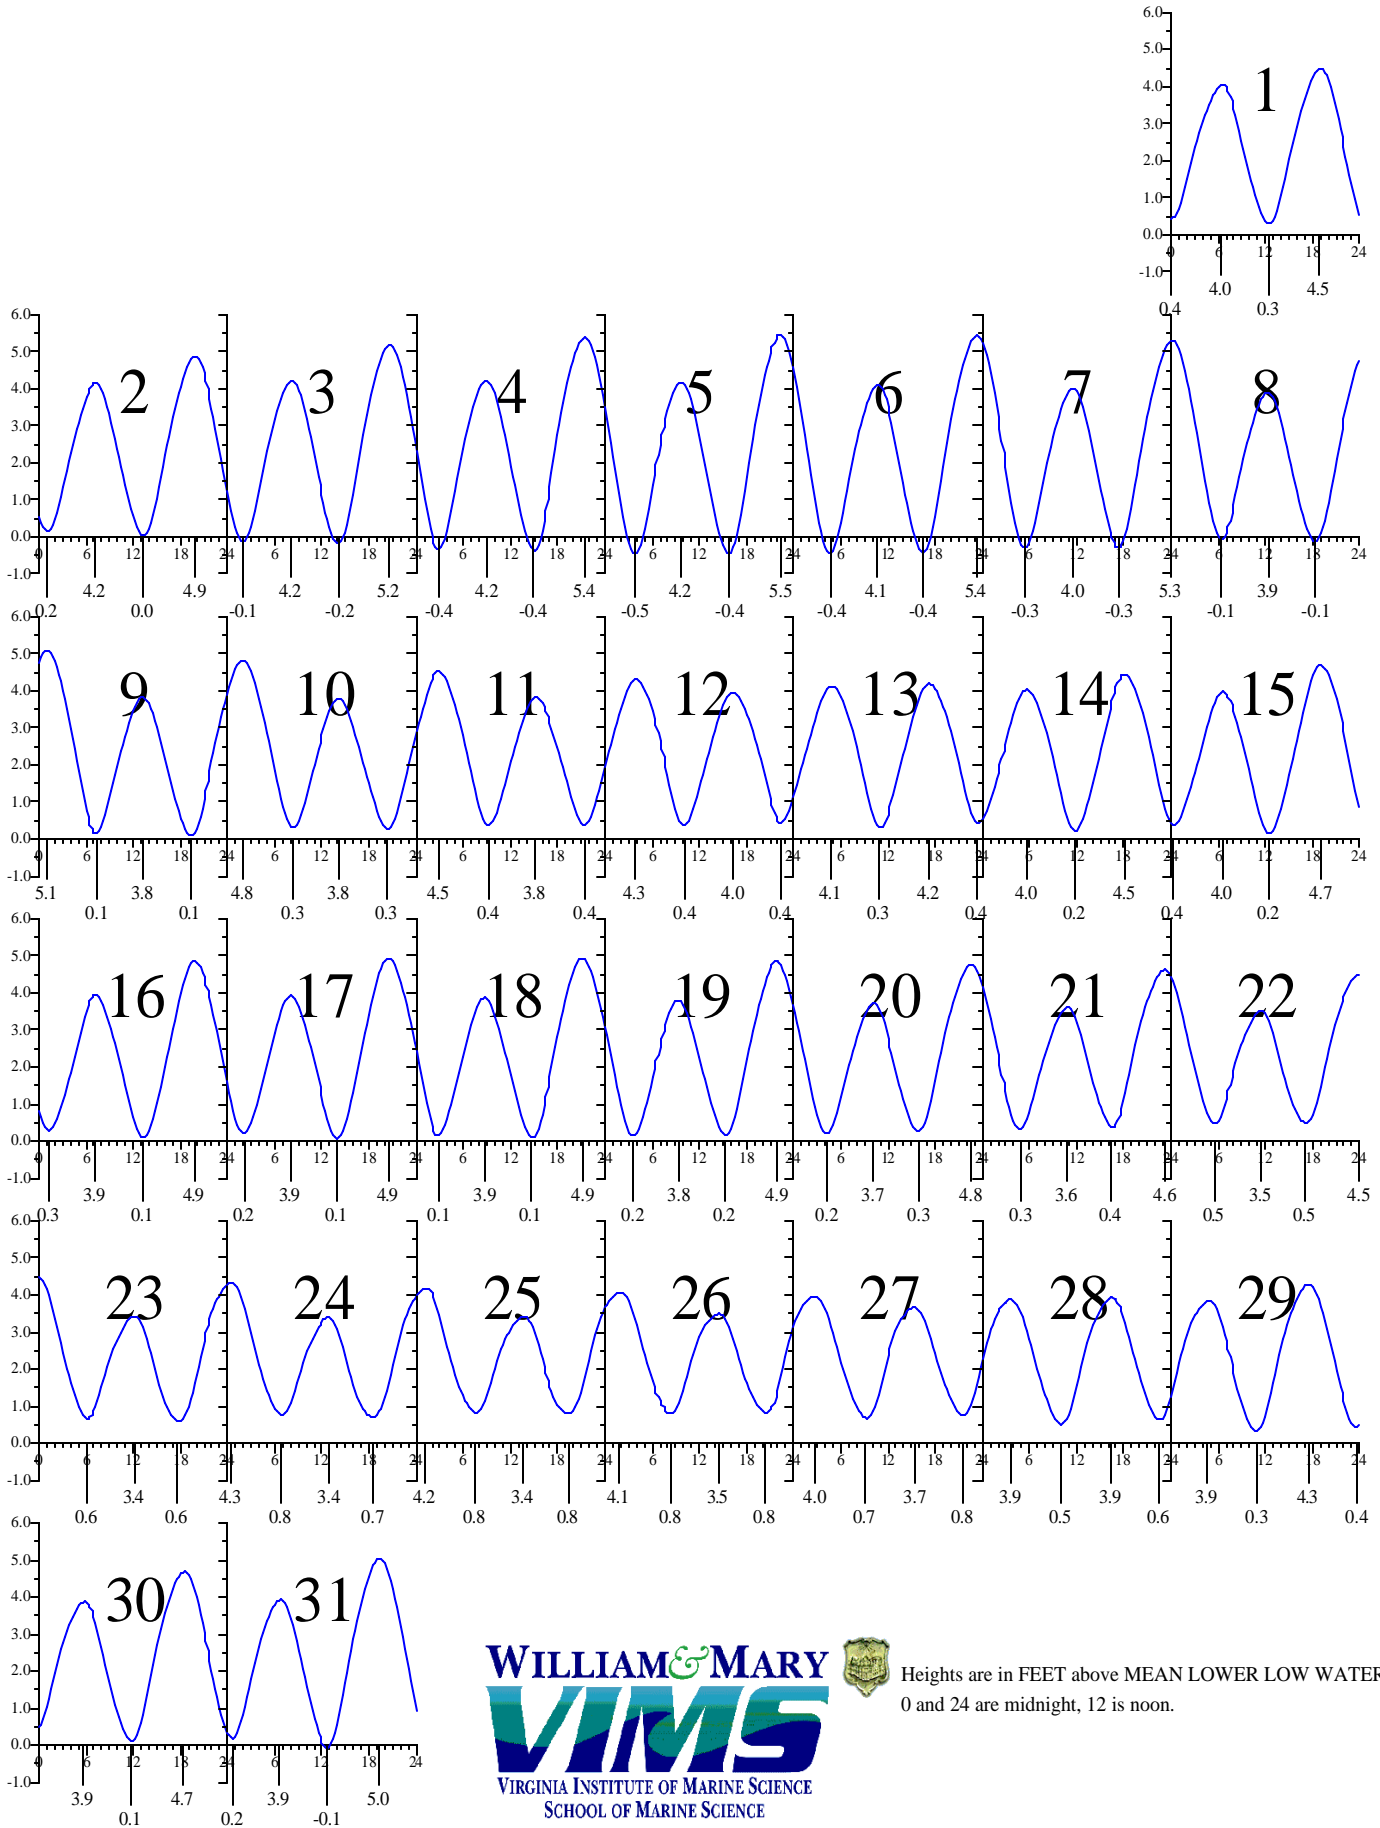

WACHAPREAGUE, VA — May 2004 EASTERN DAYLIGHT TIME.

Sunday Monday Tuesday Wednesday Thursday Friday Saturday

Heights are in FEET above MEAN LOWER LOW WATER.
0 and 24 are midnight, 12 is noon.