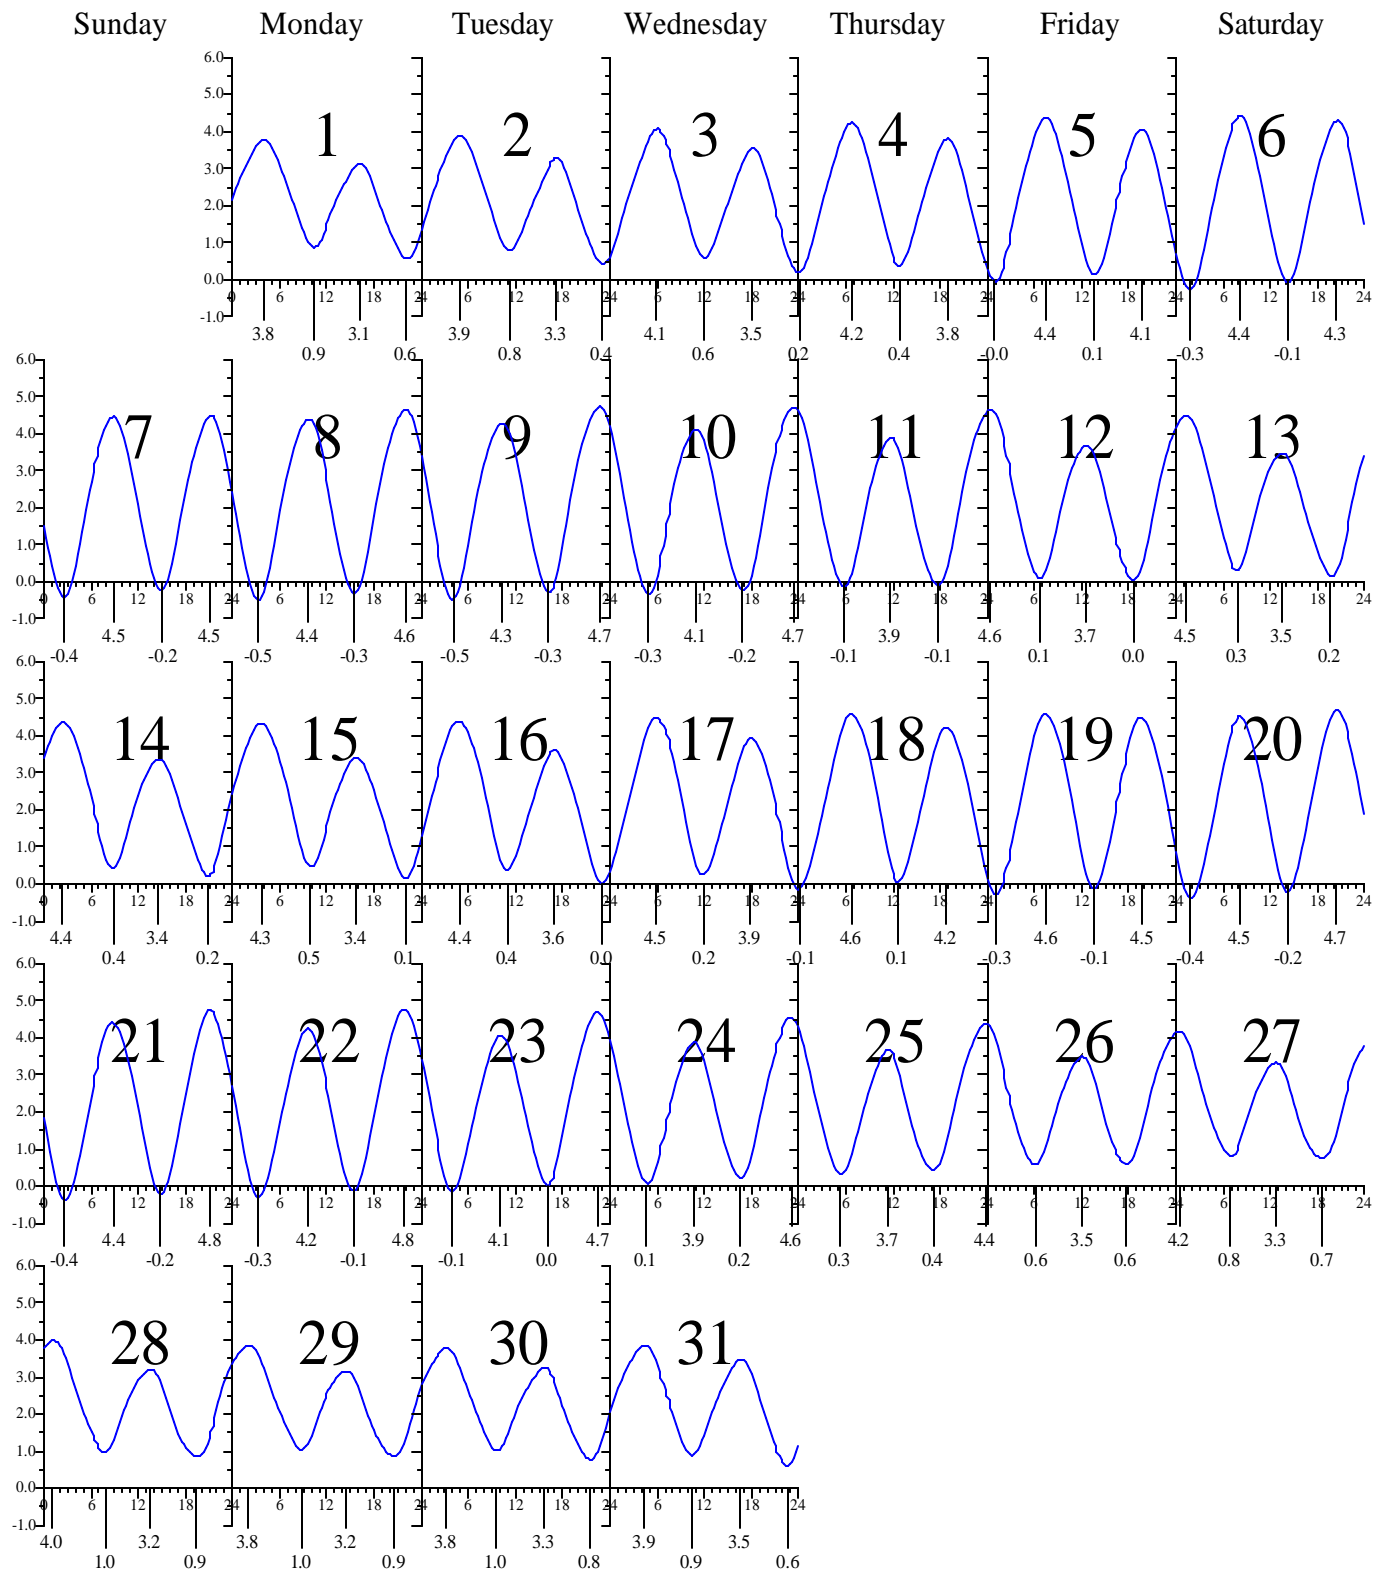

WACHAPREAGUE, VA — Mar 2004 EASTERN STANDARD TIME.

Heights are in FEET above MEAN LOWER LOW WATER.
 0 and 24 are midnight, 12 is noon.