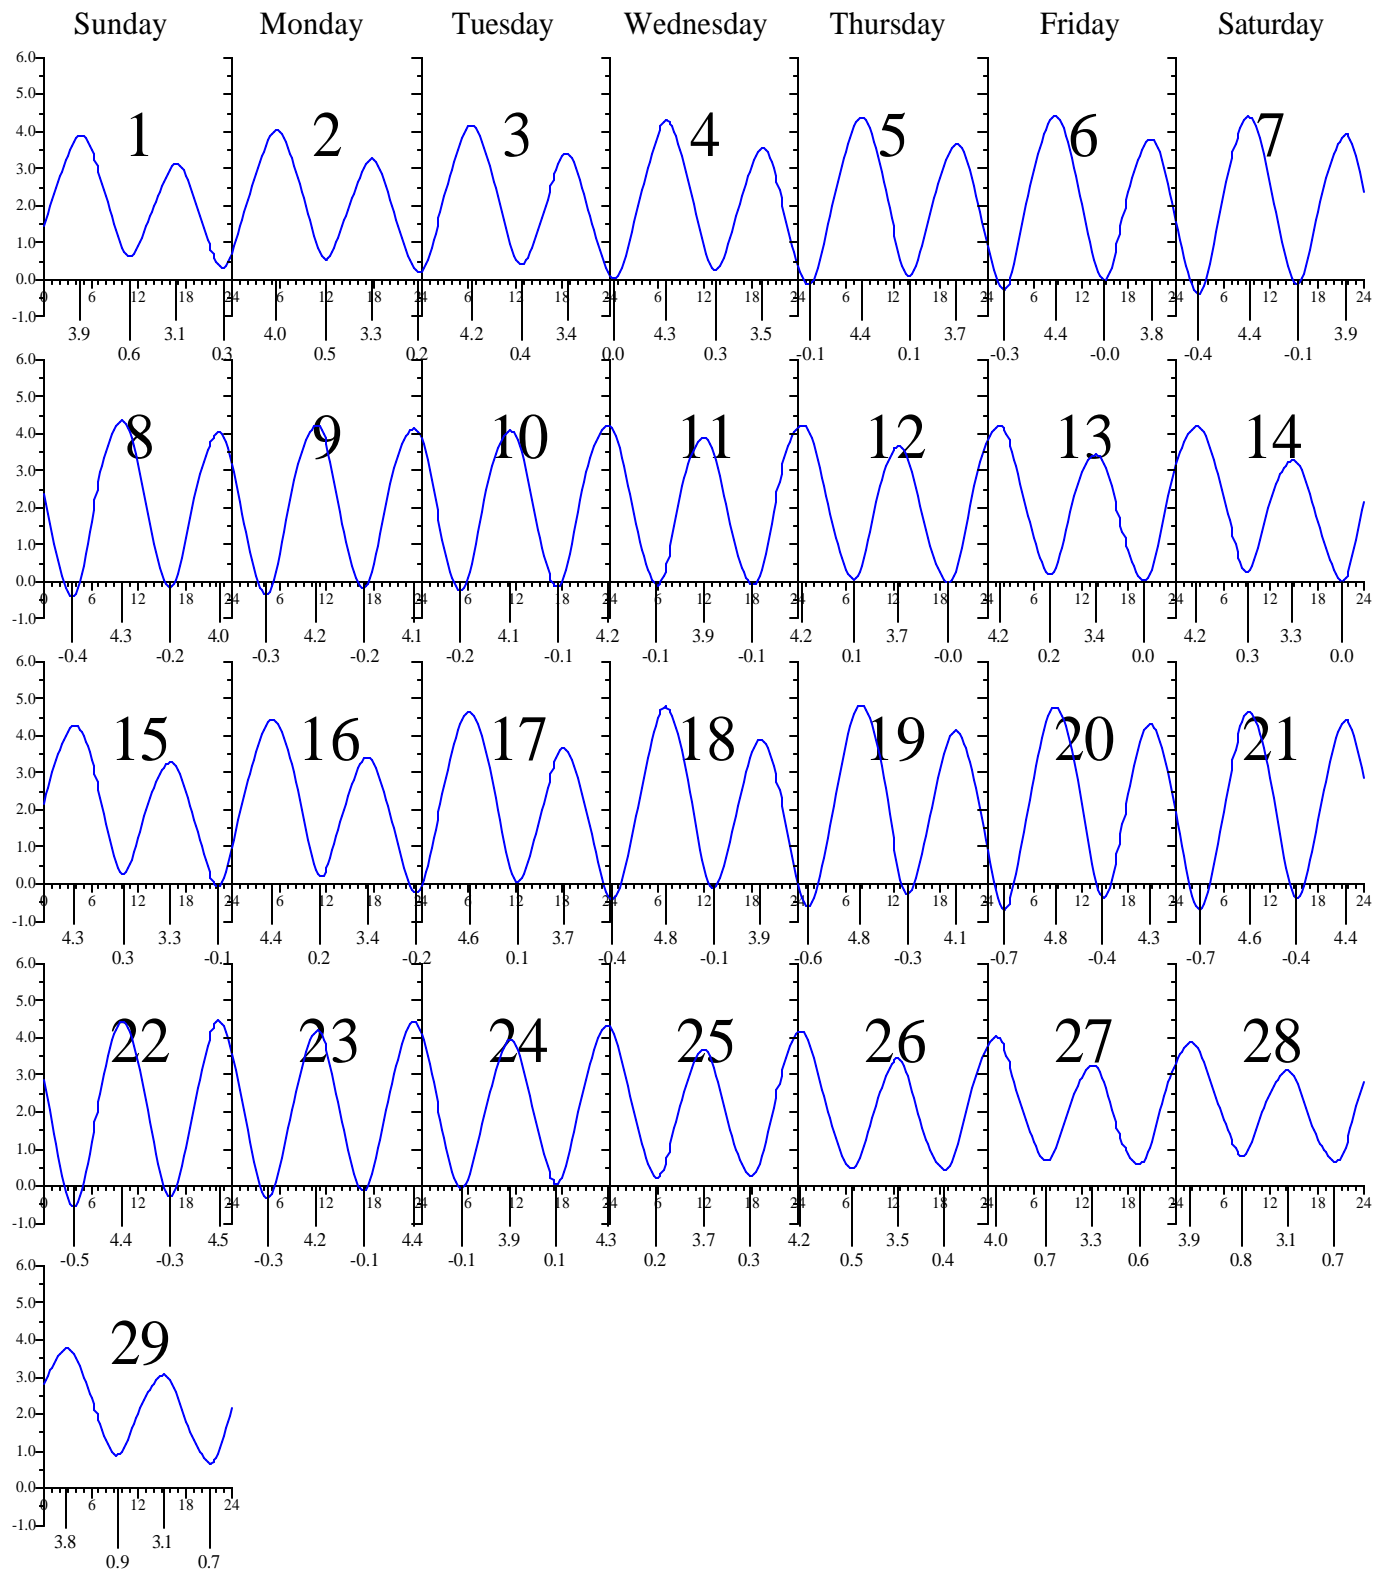

WACHAPREAGUE, VA — Feb 2004 EASTERN STANDARD TIME.

Heights are in FEET above MEAN LOWER LOW WATER.
 0 and 24 are midnight, 12 is noon.