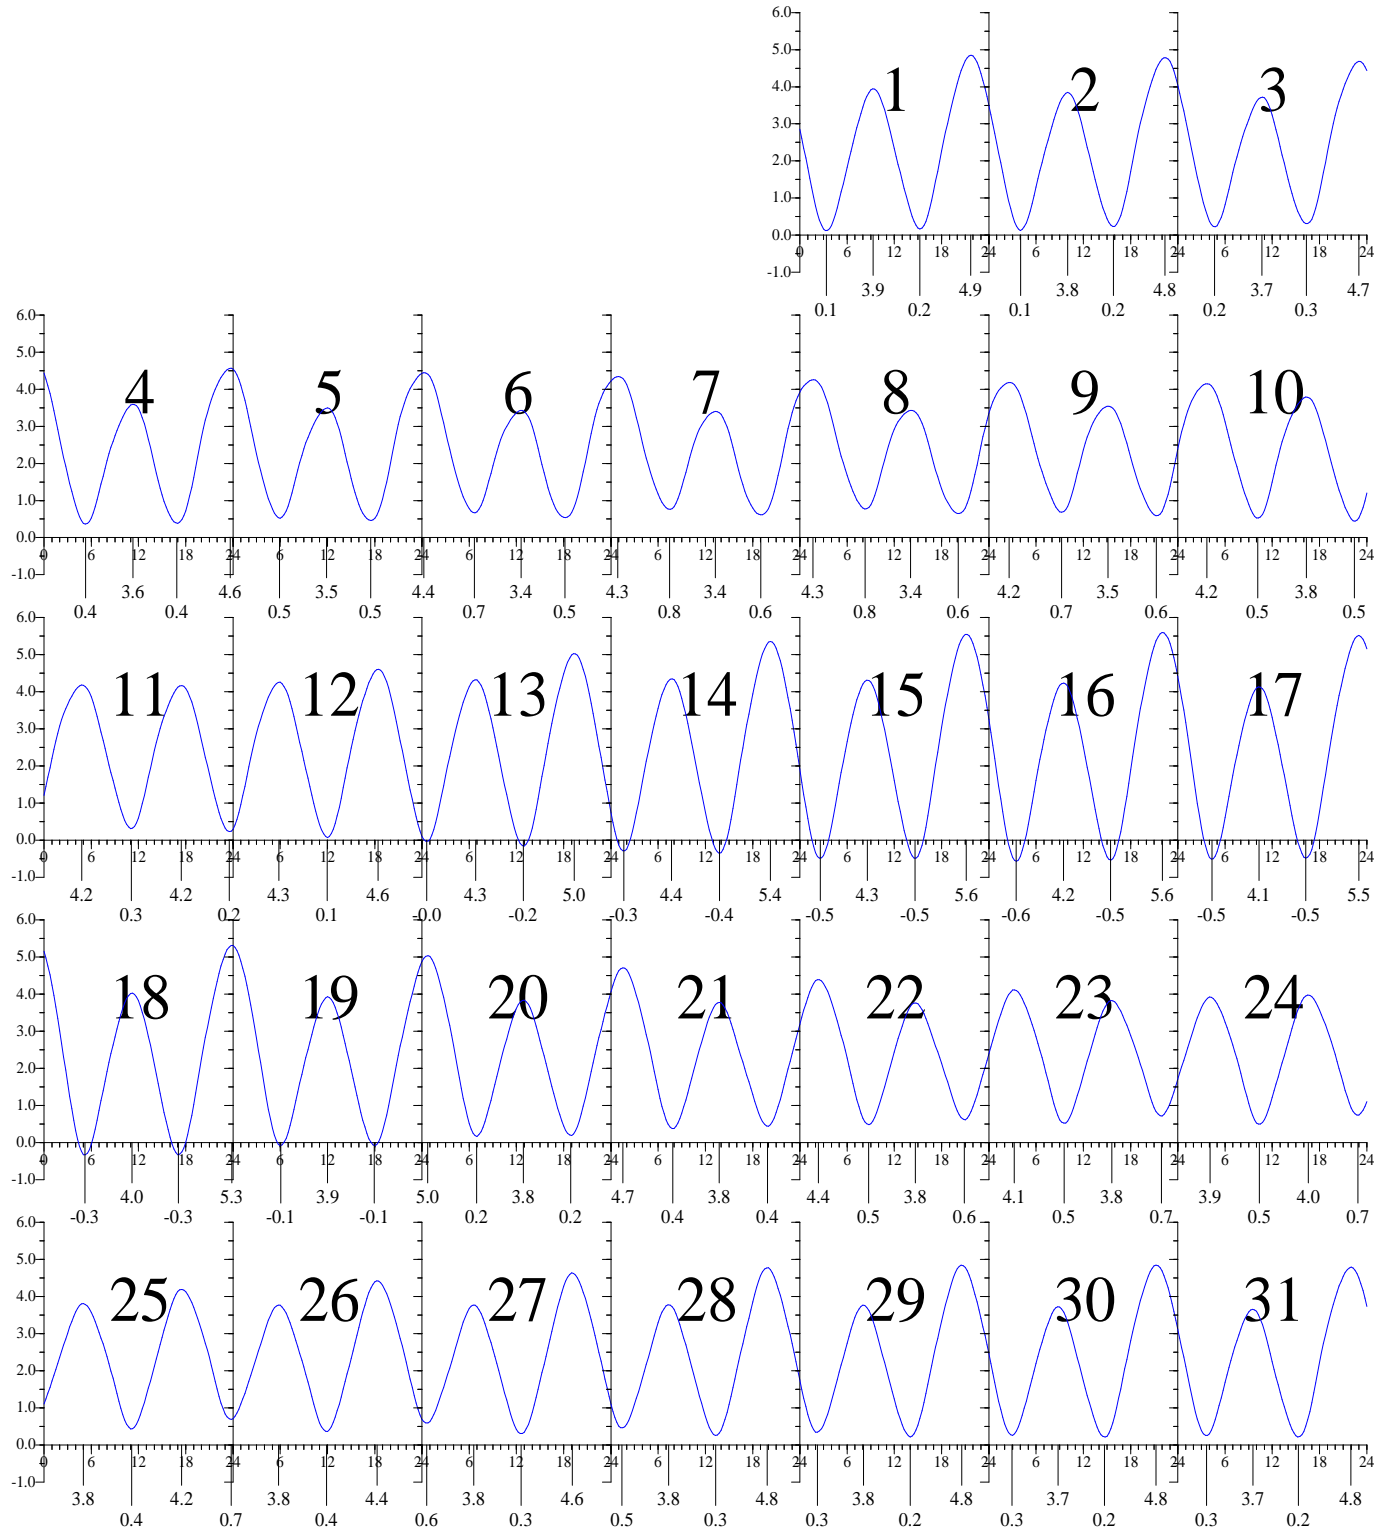

WACHAPREAGUE, VA — May 2003 EASTERN DAYLIGHT TIME.

Sunday

Monday

Tuesday

Wednesday

Thursday

Friday

Saturday

Heights are in FEET above MEAN LOWER LOW WATER.
0 and 24 are midnight, 12 is noon.