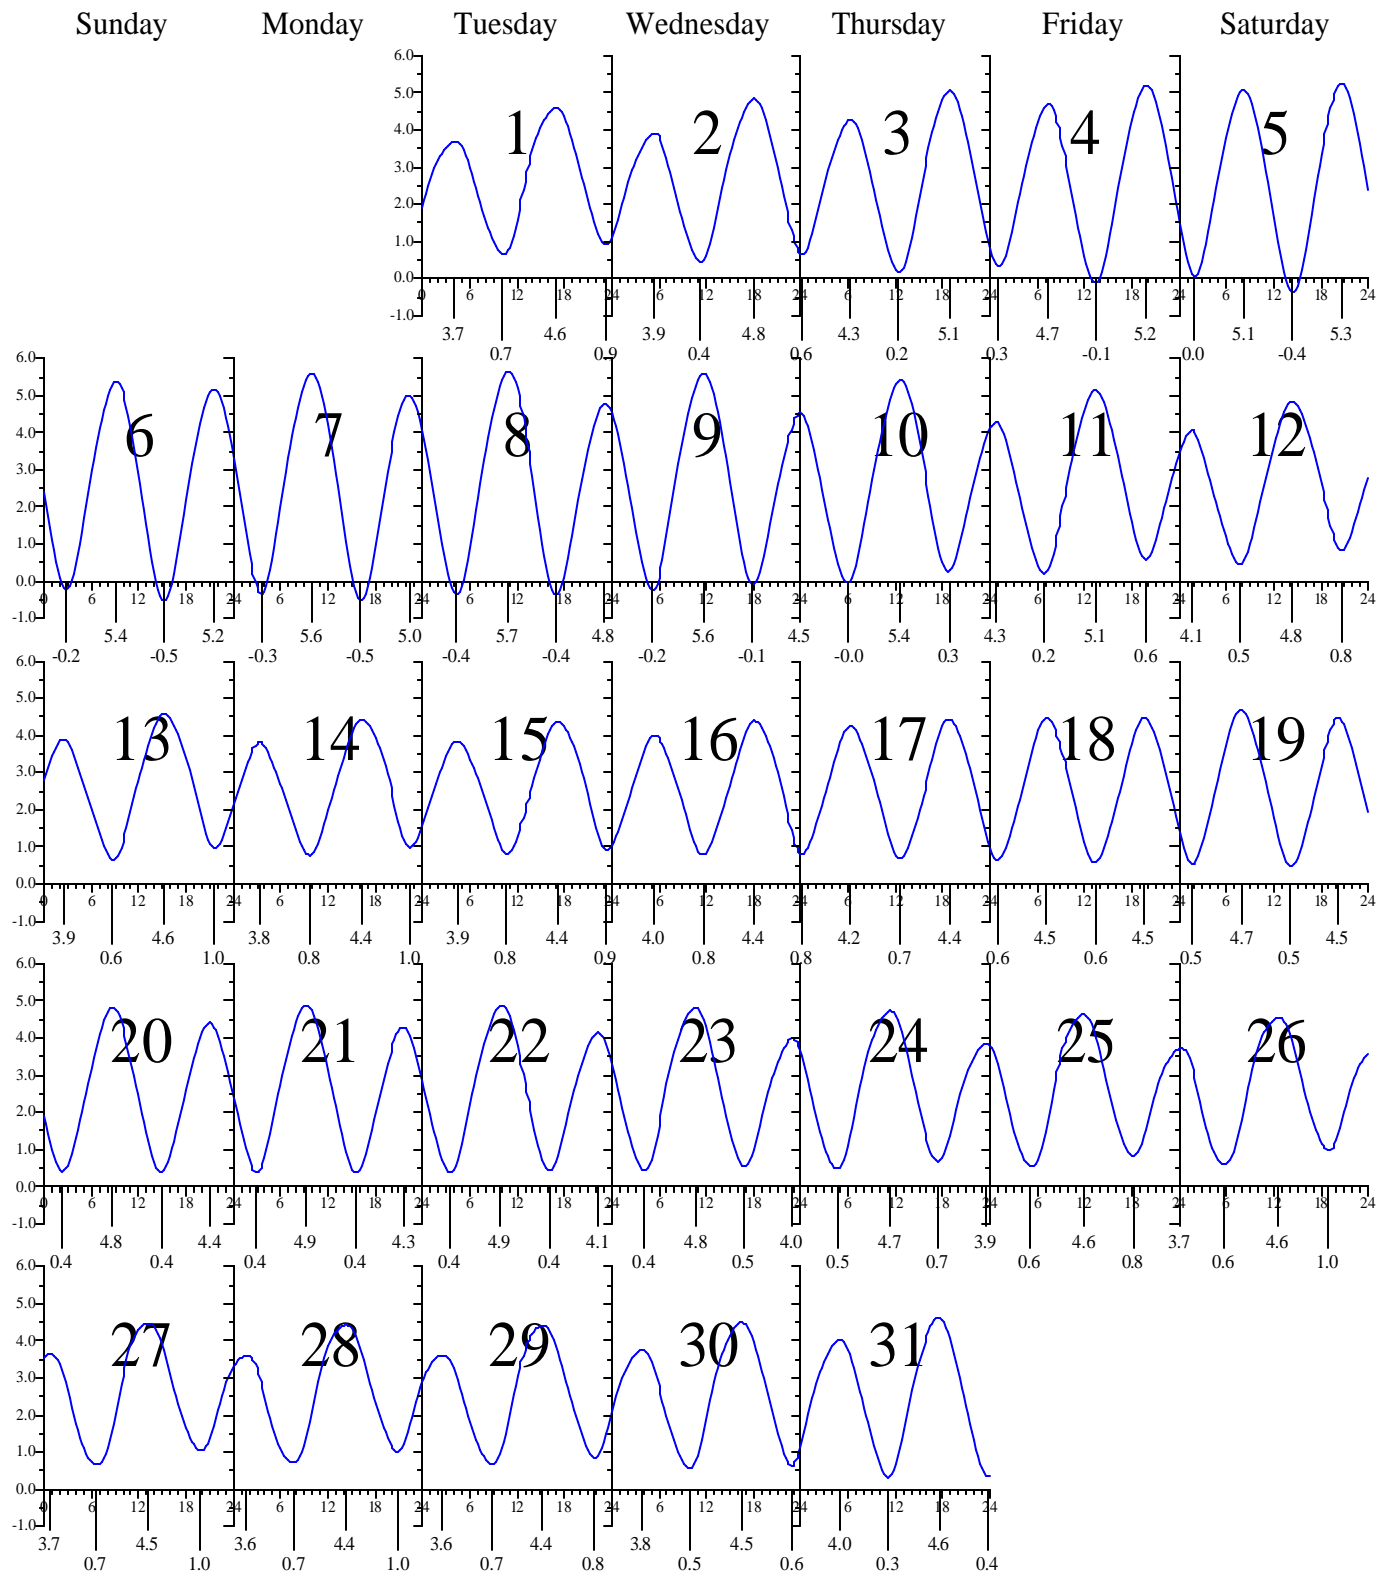

WACHAPREAGUE, VA — Oct 2002 EASTERN DAYLIGHT TIME.

Heights are in FEET above MEAN LOWER LOW WATER.
 0 and 24 are midnight, 12 is noon.