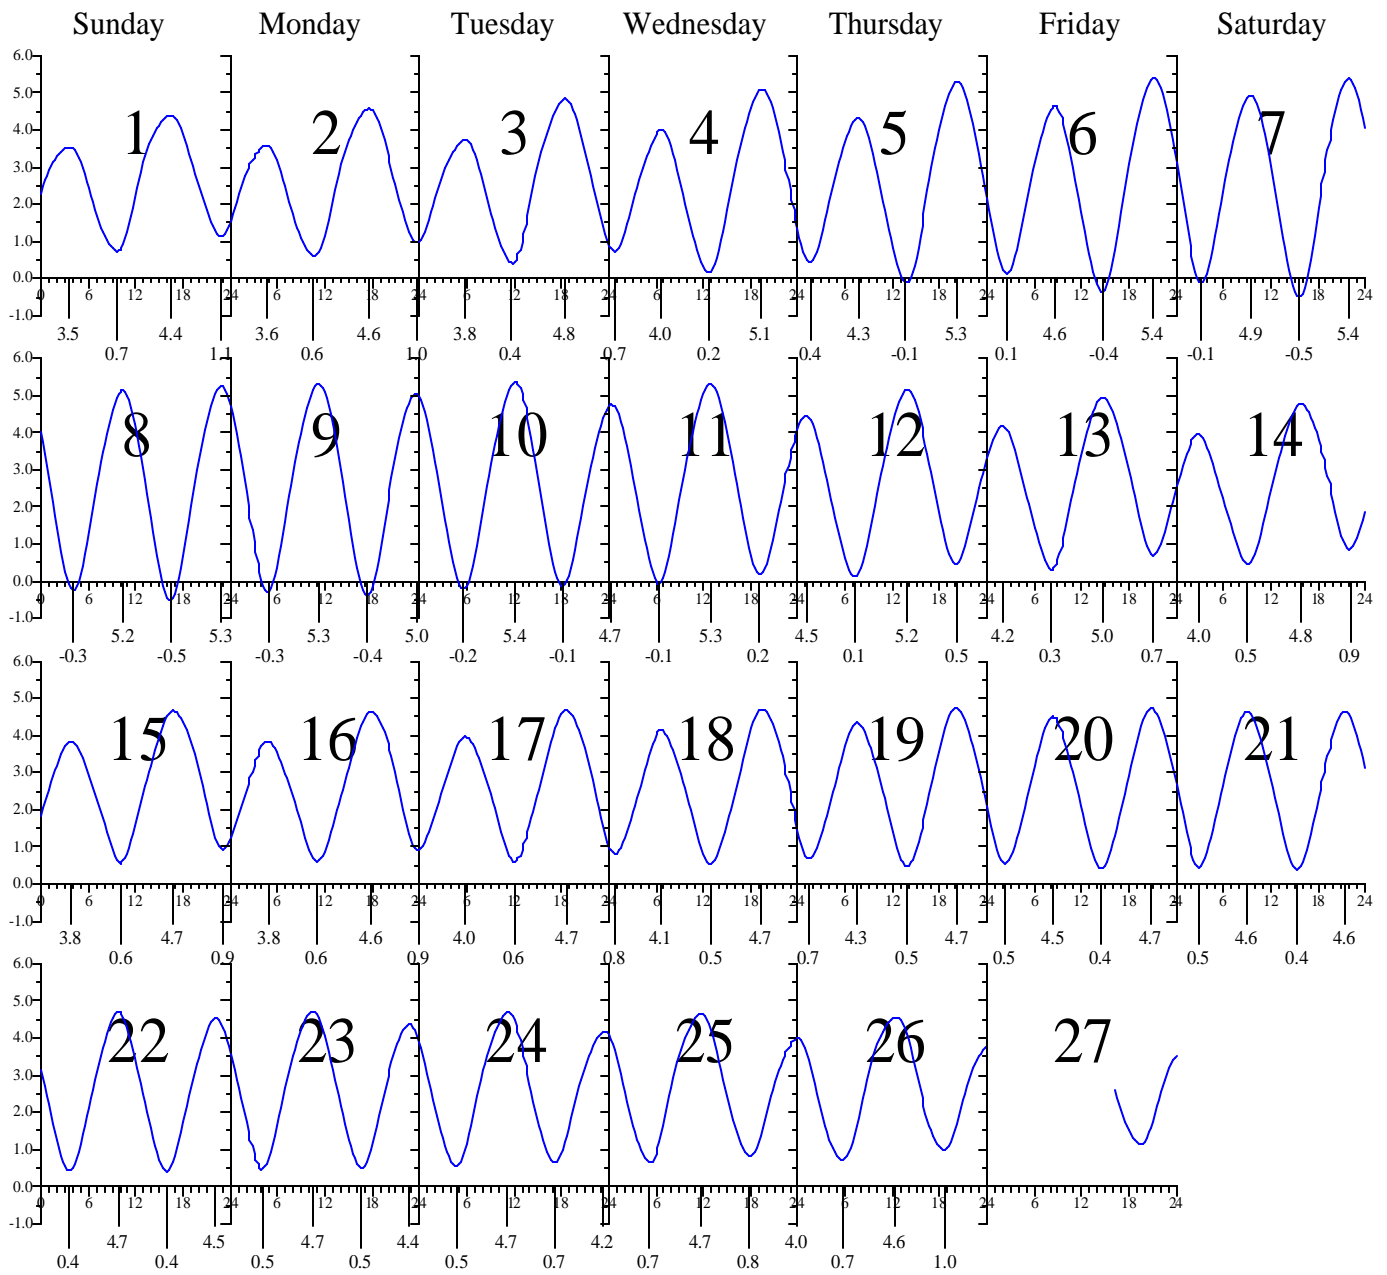

WACHAPREAGUE, VA — Sep 2002 EASTERN DAYLIGHT TIME.

Heights are in FEET above MEAN LOWER LOW WATER.
0 and 24 are midnight, 12 is noon.