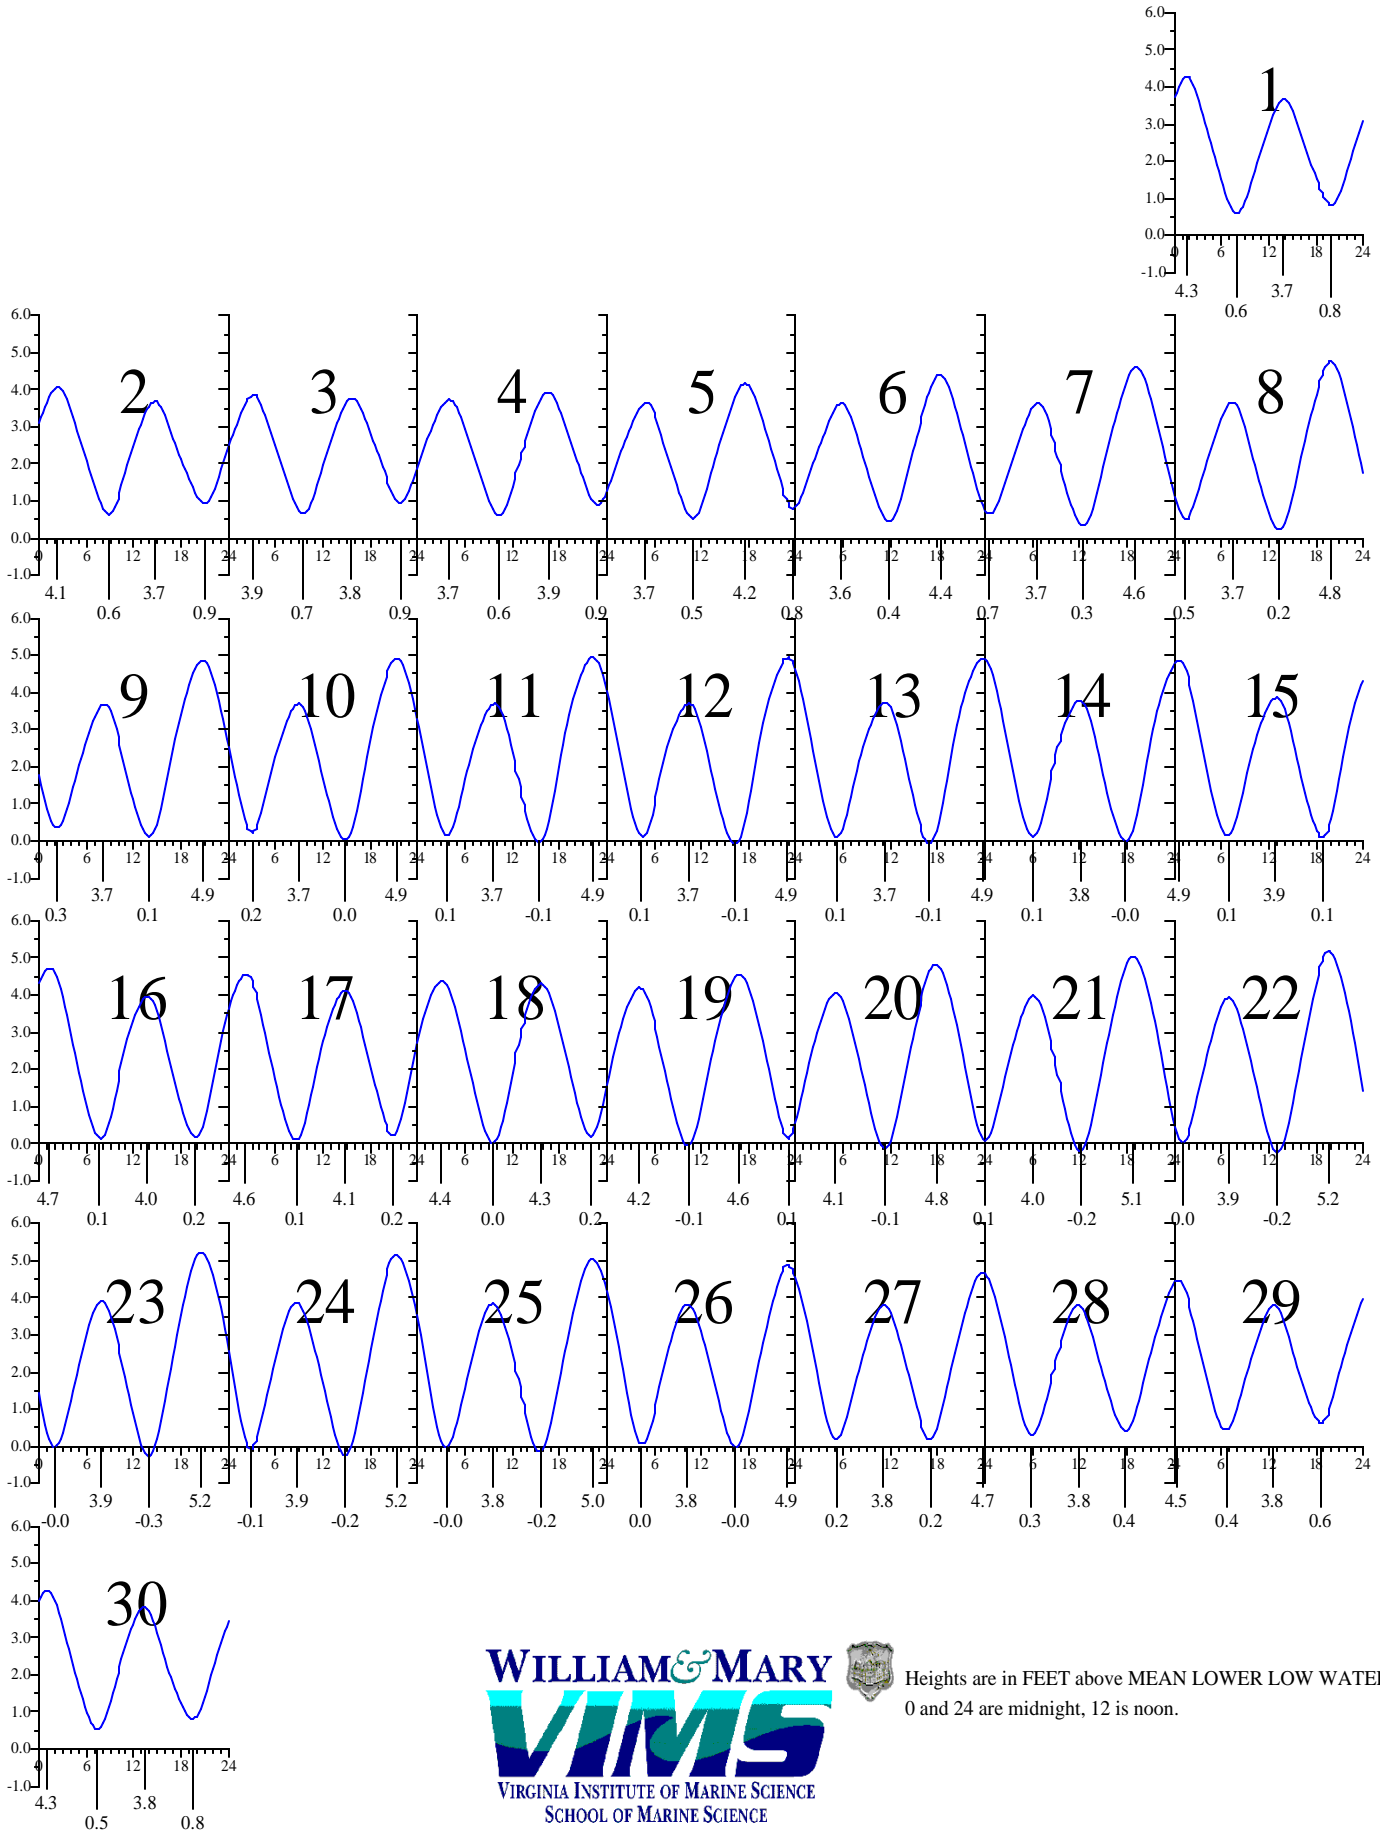

WACHAPREAGUE, VA — Jun 2002 EASTERN DAYLIGHT TIME.

Sunday

Monday

Tuesday

Wednesday

Thursday

Friday

Saturday

Heights are in FEET above MEAN LOWER LOW WATER.
0 and 24 are midnight, 12 is noon.