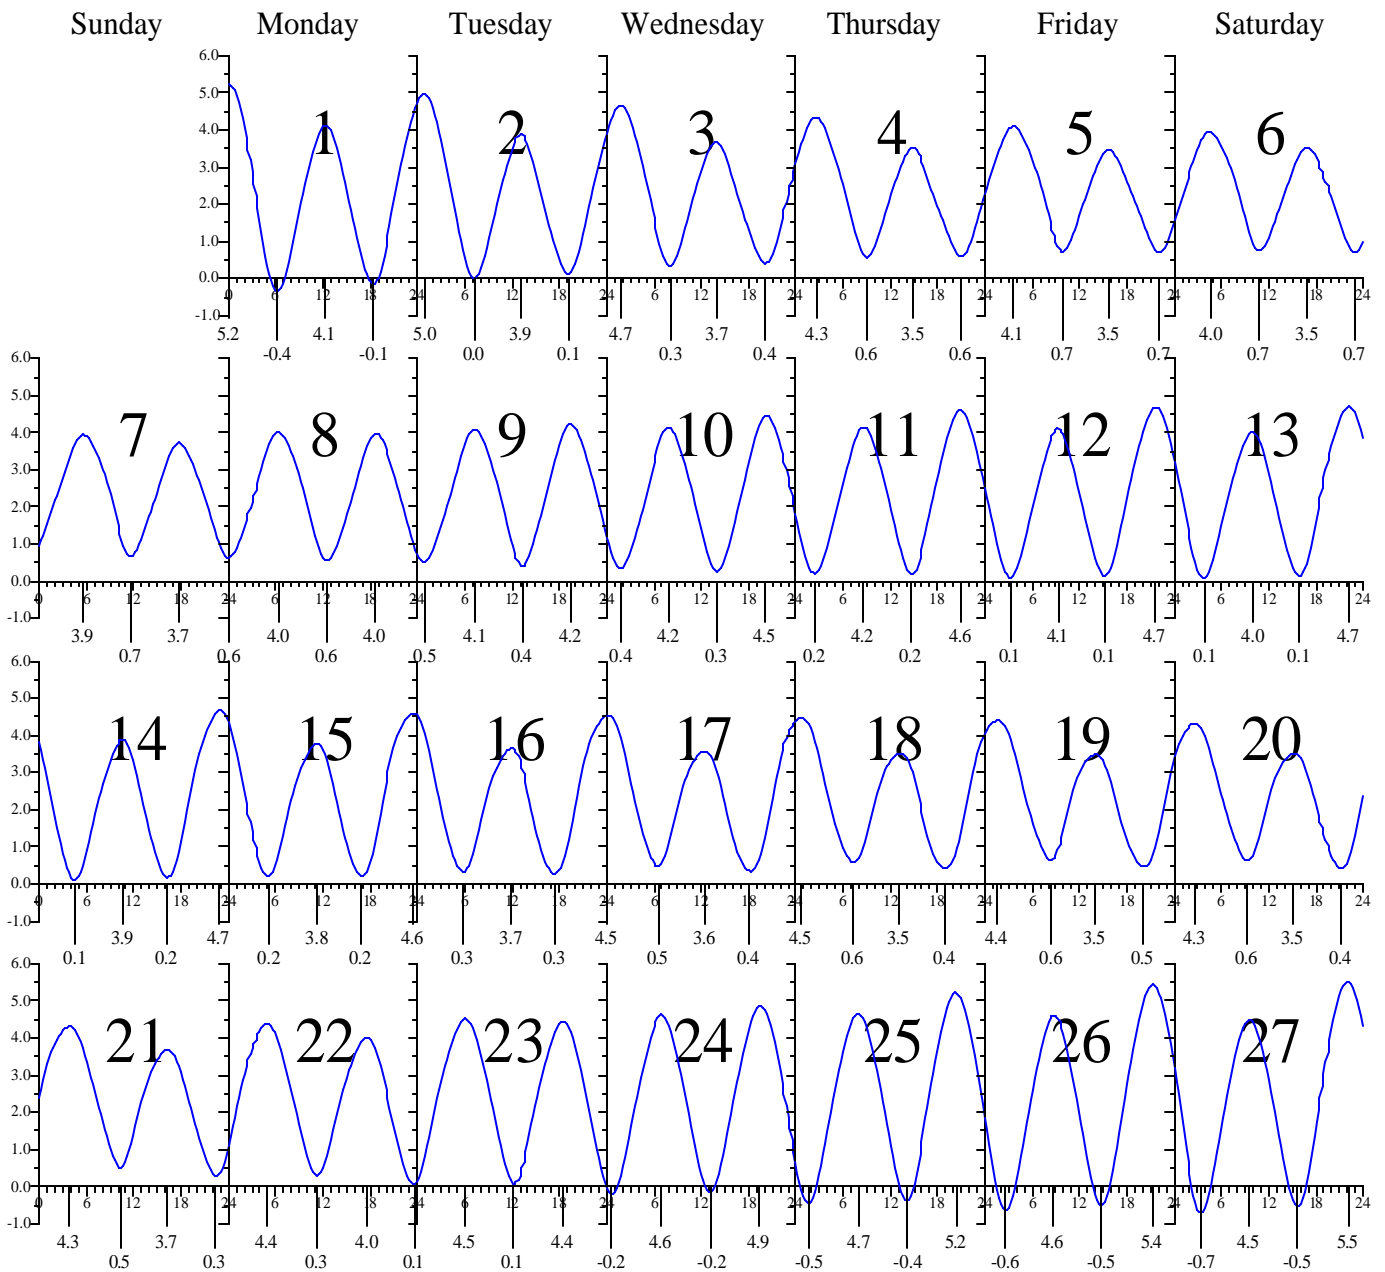

# WACHAPREAGUE, VA — Apr 2002 EASTERN DAYLIGHT TIME.

28

Heights are in FEET above MEAN LOWER LOW WATER.  
0 and 24 are midnight, 12 is noon.