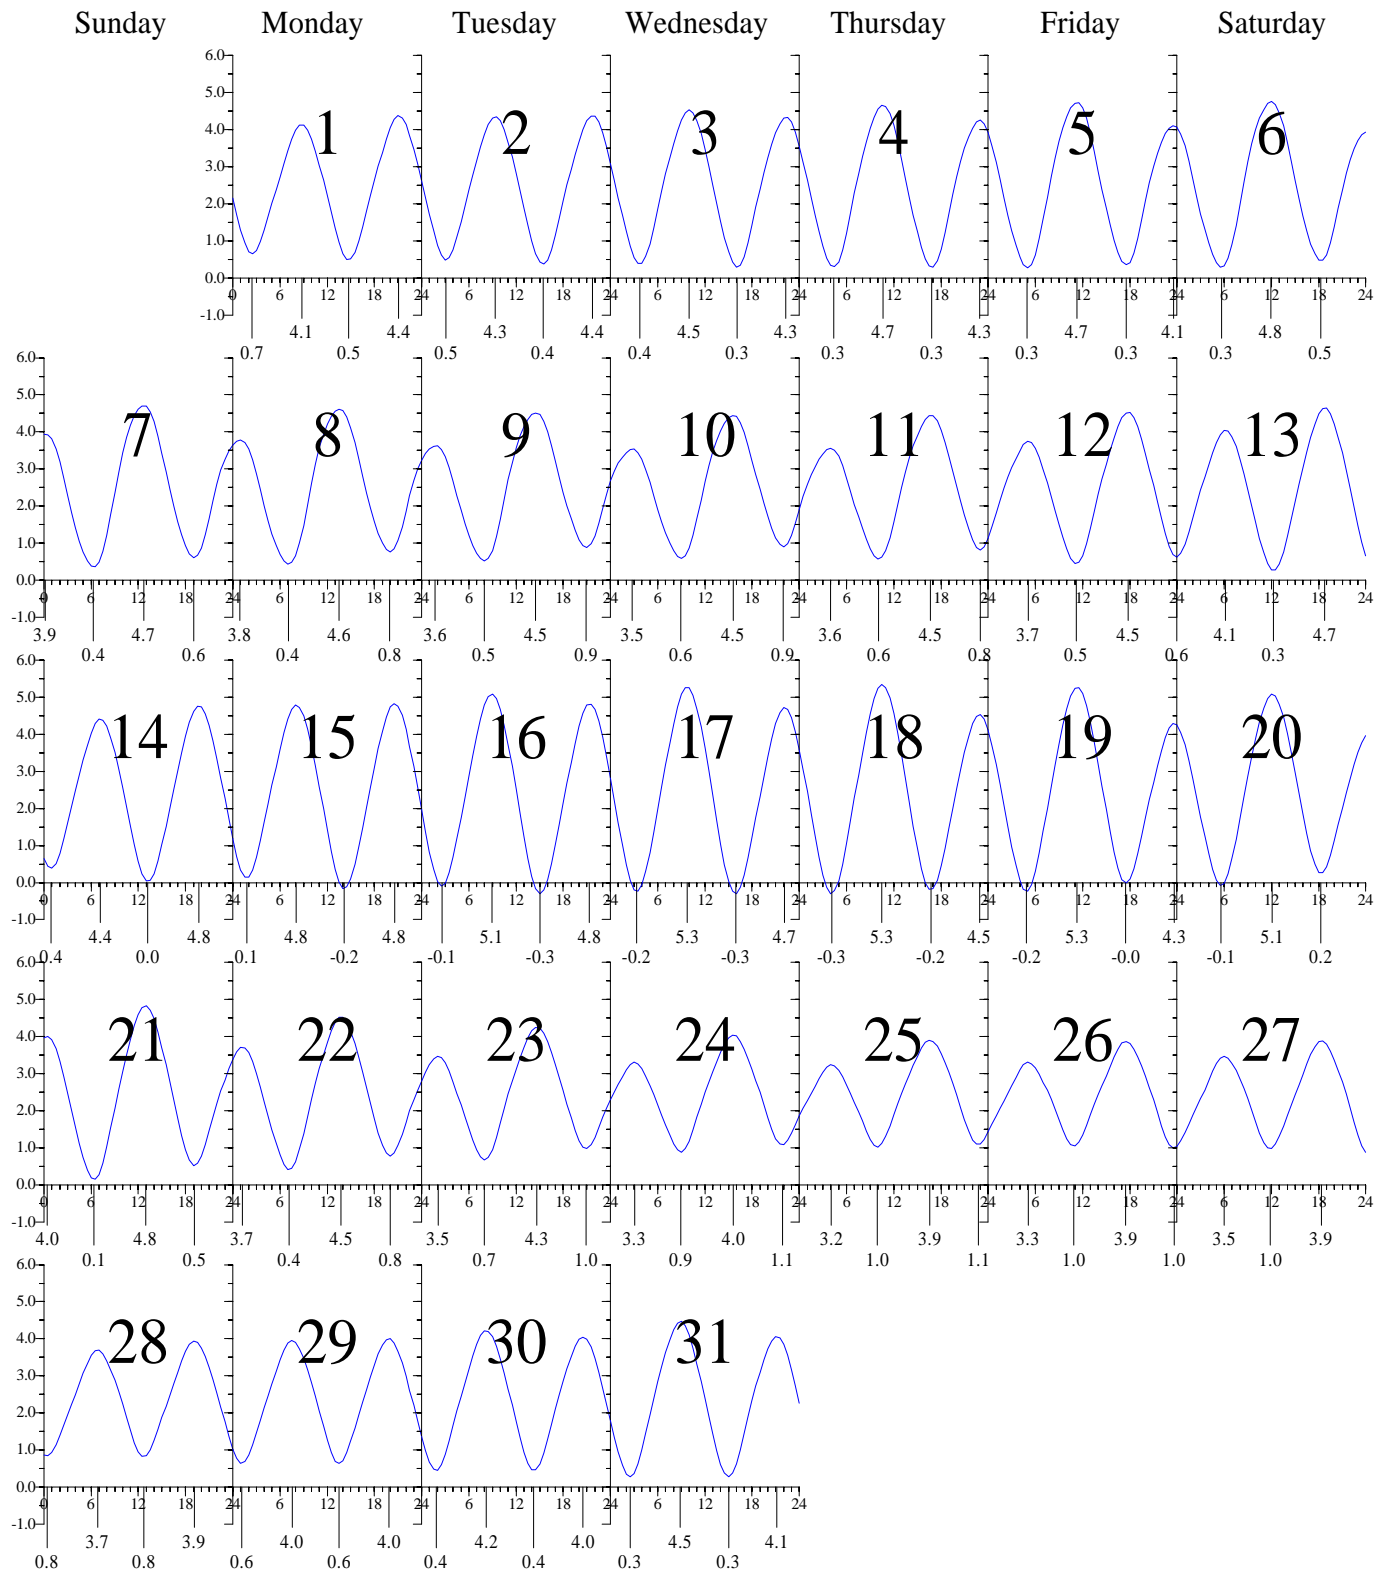

WACHAPREAGUE, Virginia — Oct 2001 EASTERN DAYLIGHT TIME.

Heights are in FEET above MEAN LOW WATER.
0 and 24 are midnight, 12 is noon.