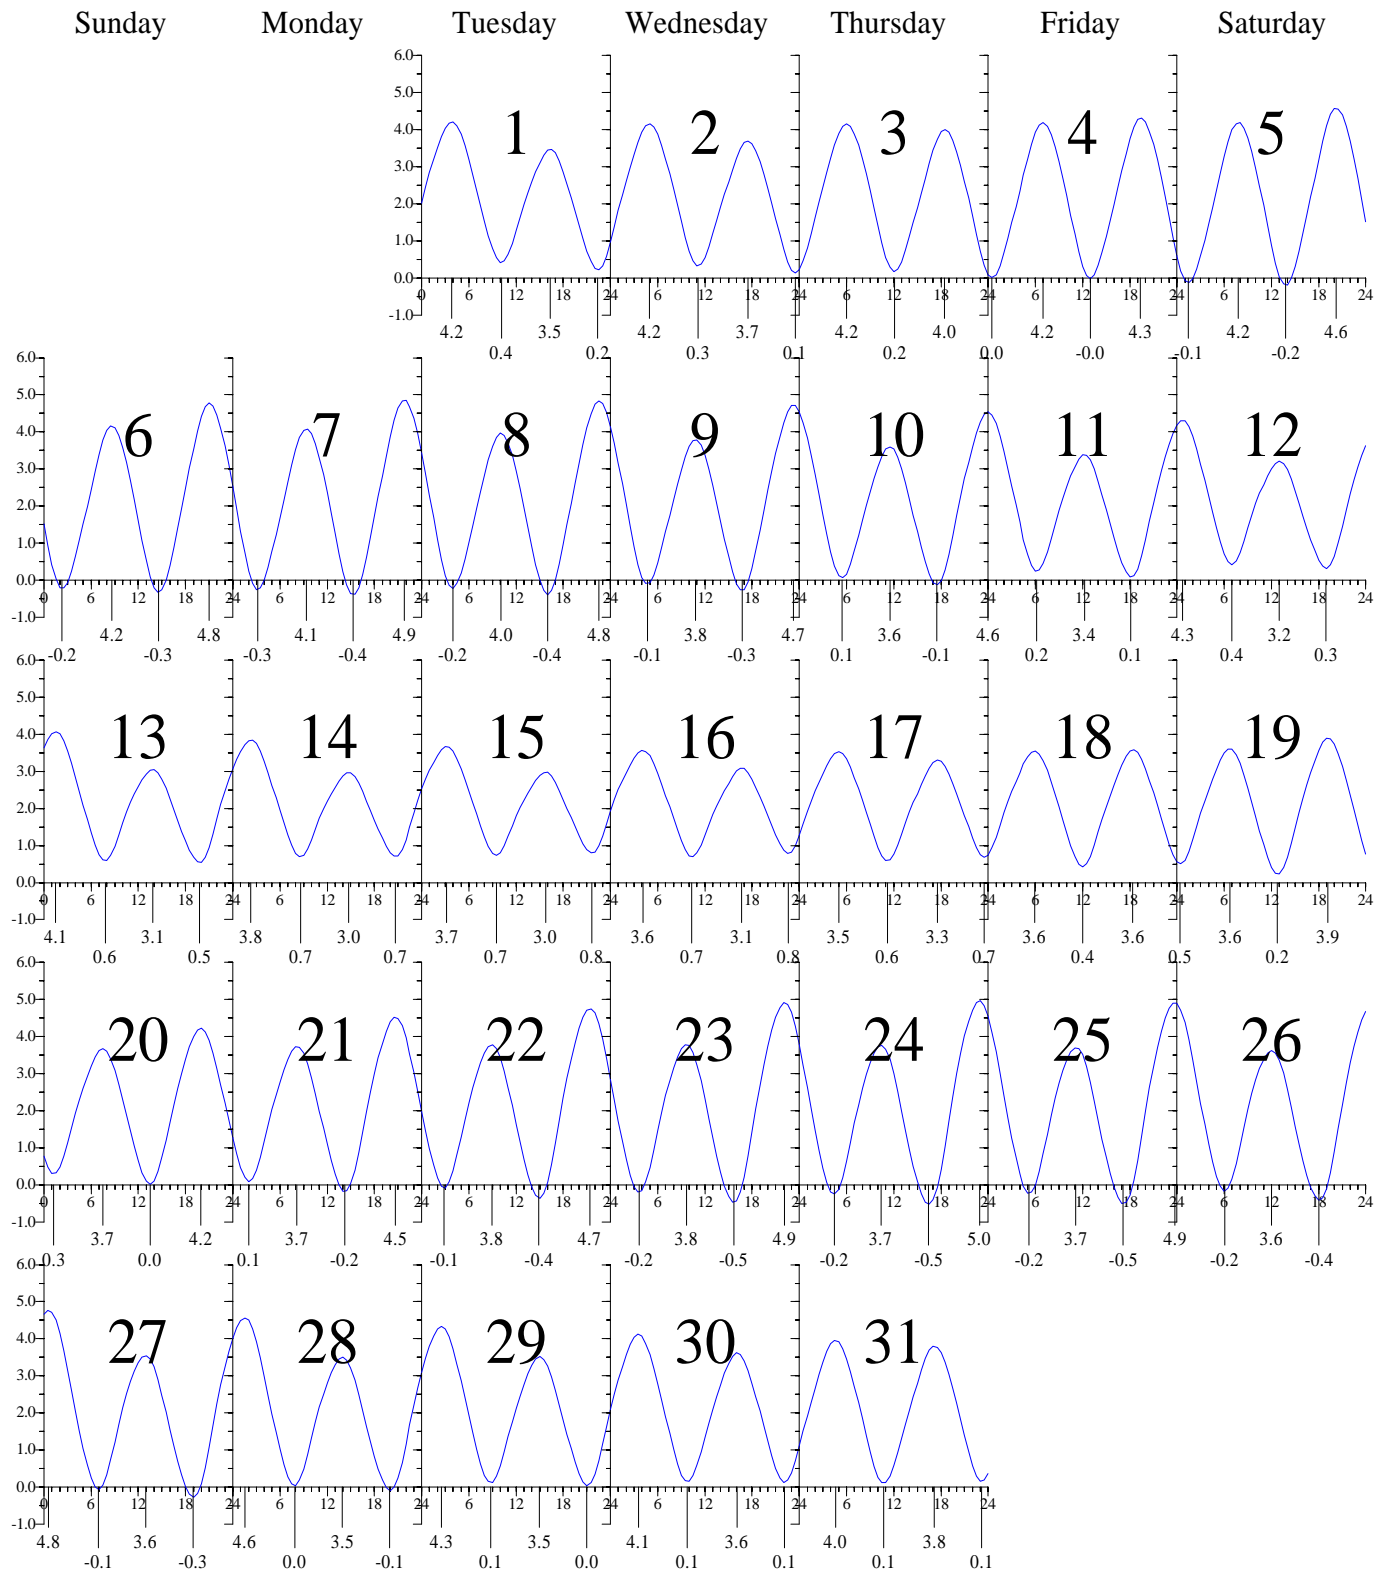

WACHAPREAGUE, Virginia — May 2001 EASTERN DAYLIGHT TIME.

Heights are in FEET above MEAN LOW WATER.

0 and 24 are midnight, 12 is noon.