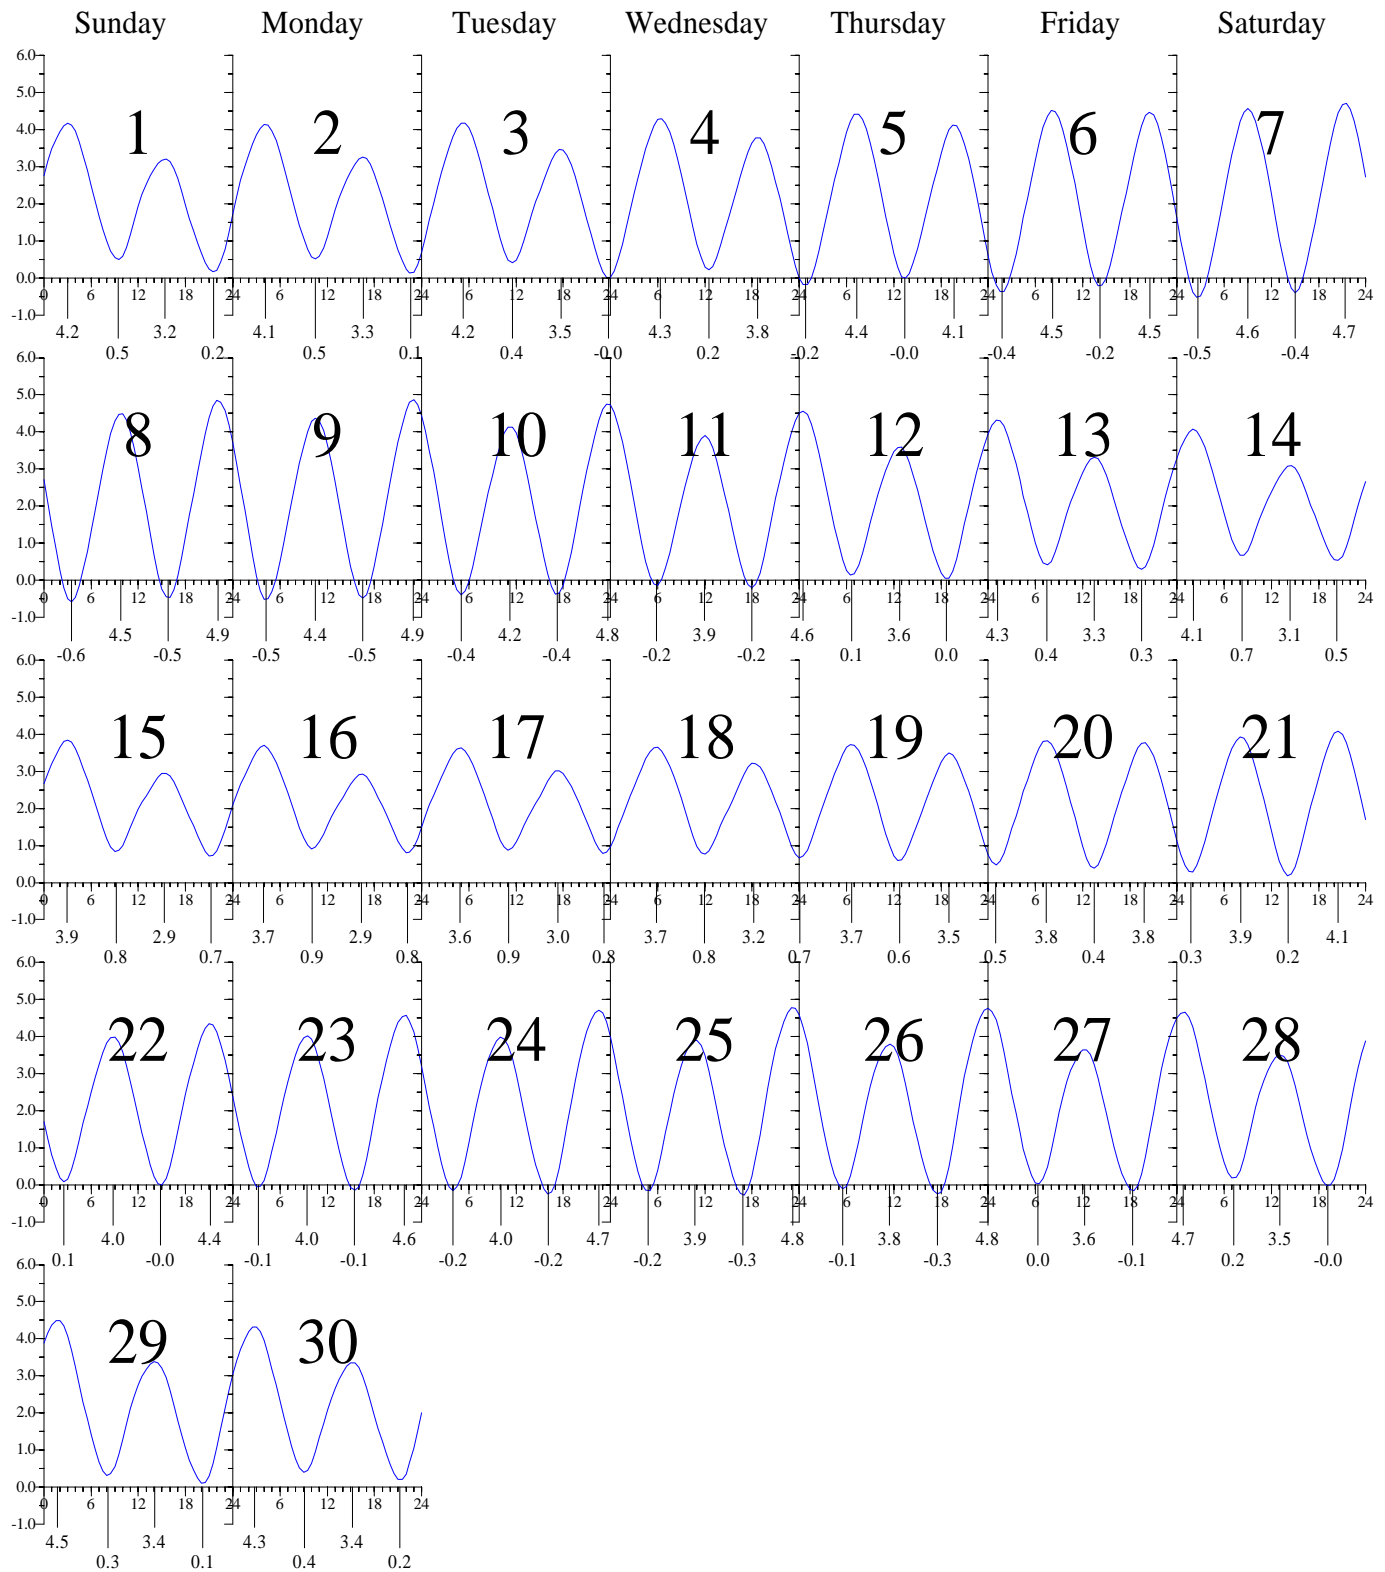

WACHAPREAGUE, Virginia — Apr 2001 EASTERN DAYLIGHT TIME.

Heights are in FEET above MEAN LOW WATER.
0 and 24 are midnight, 12 is noon.