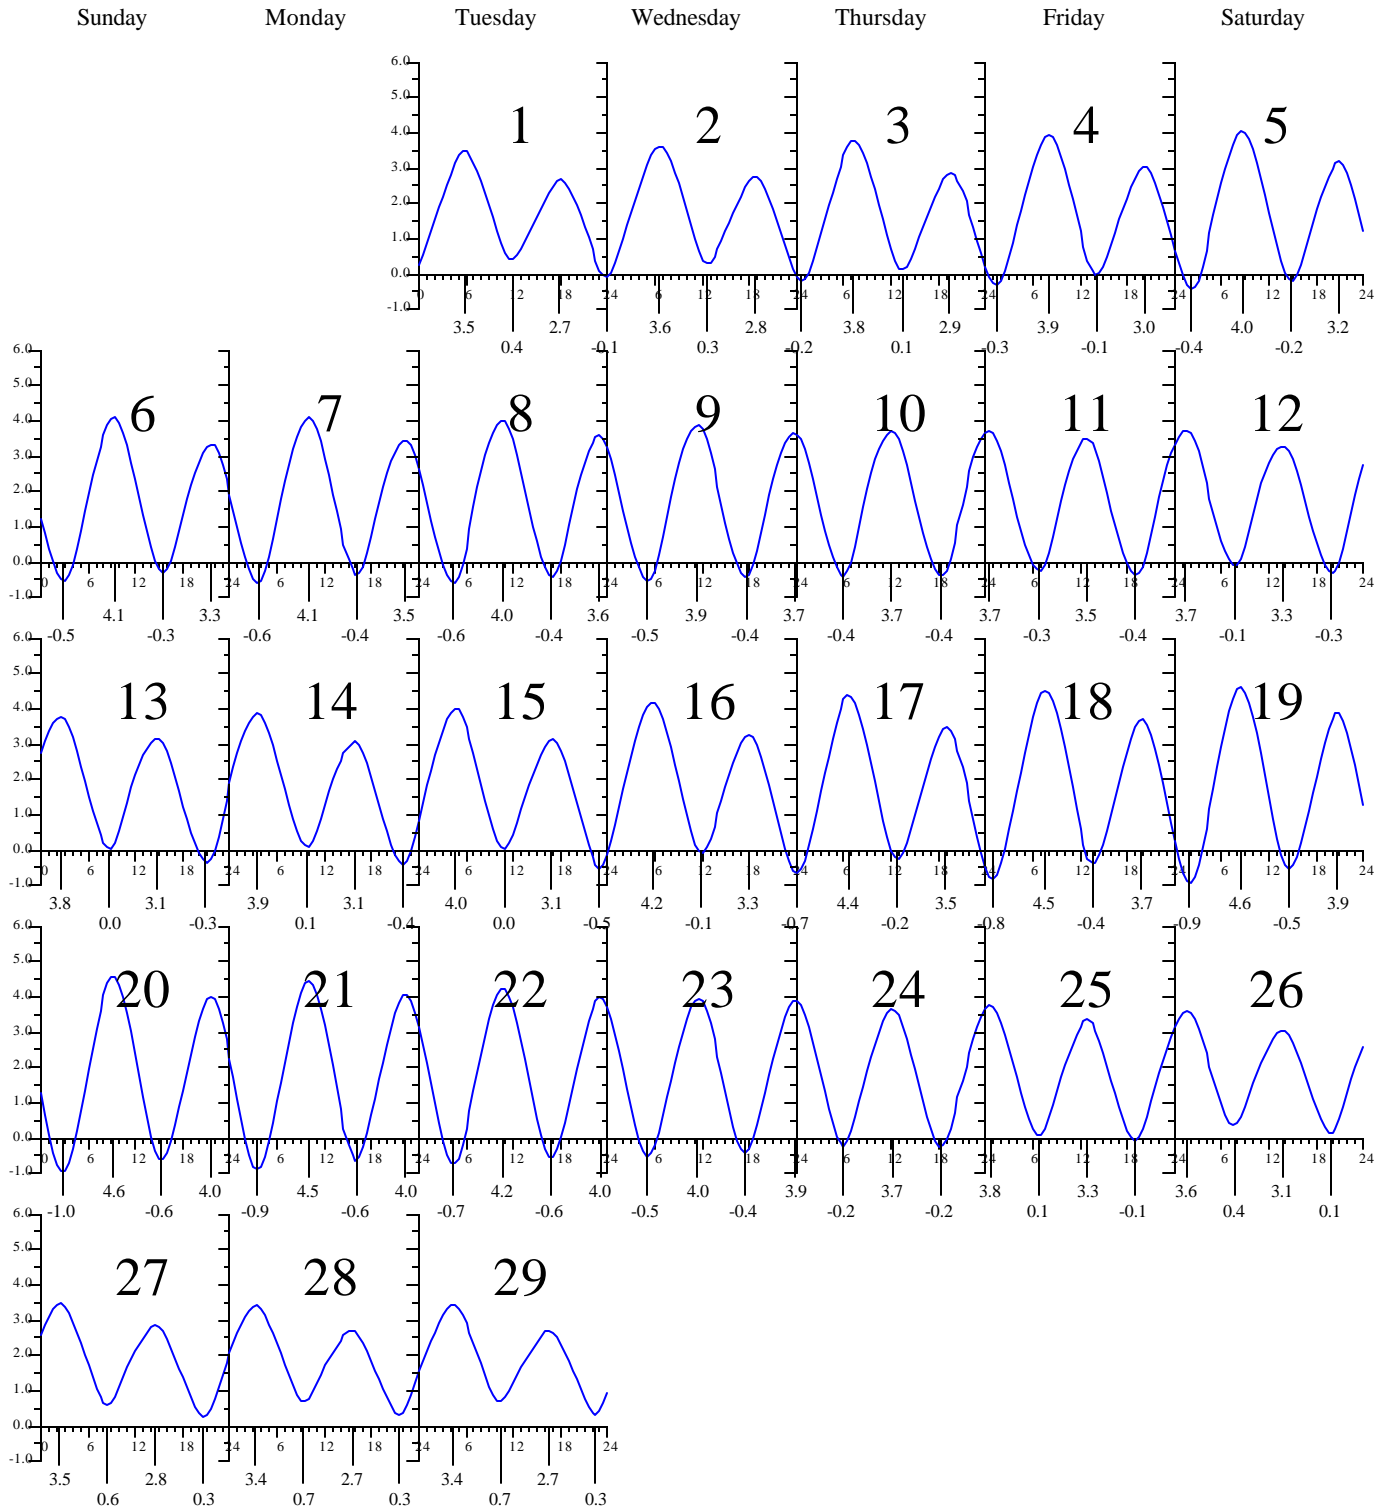

# WACHAPREAGUE, Virginia — Feb 2000

EASTERN STANDARD TIME.

Heights are in FEET above MEAN LOW WATER.  
0000 or 2400 is midnight, 1200 is noon.