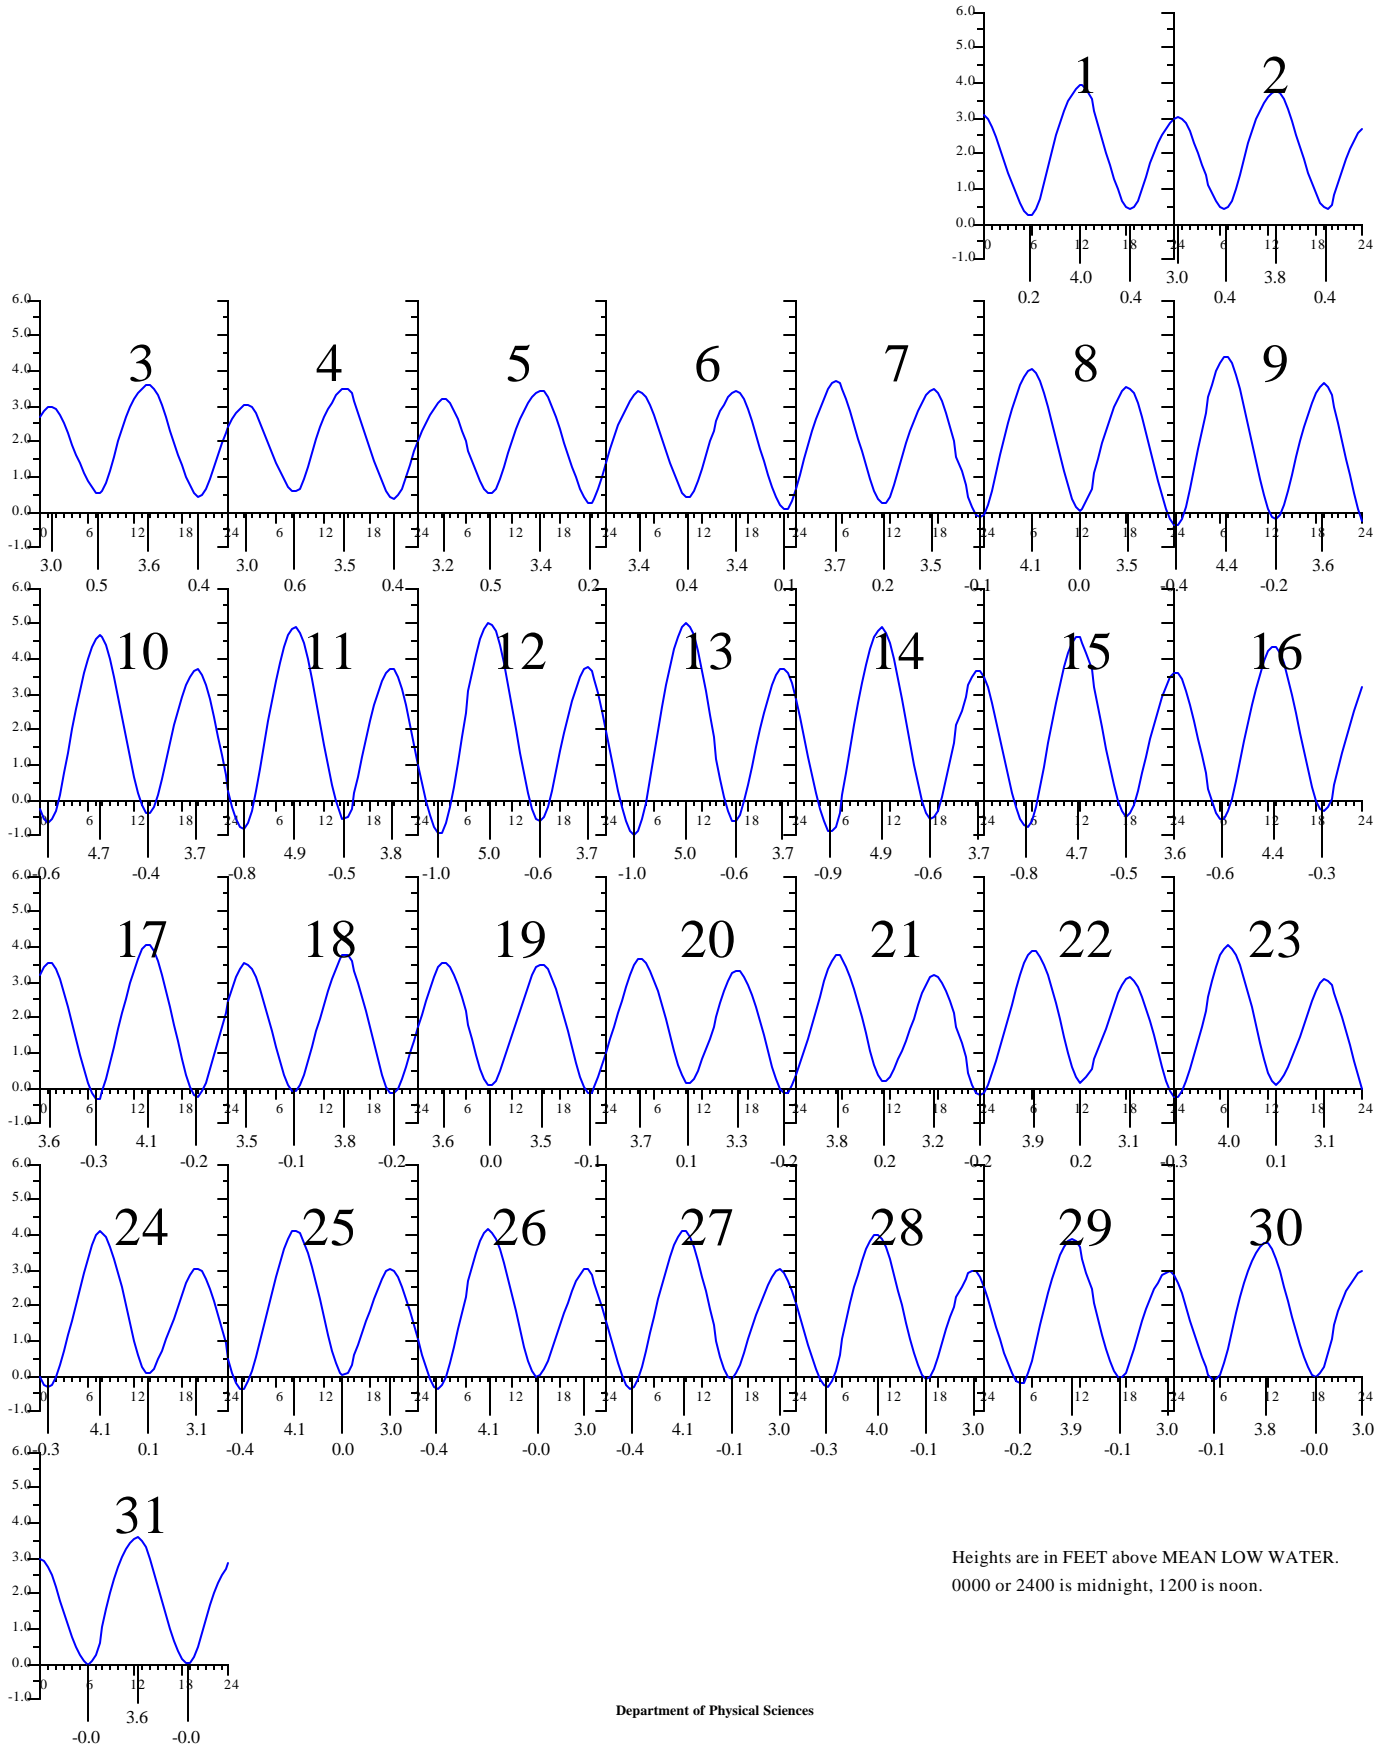

# WACHAPREAGUE, Virginia — Dec 2000

EASTERN STANDARD TIME.

Sunday

Monday

Tuesday

Wednesday

Thursday

Friday

Saturday

Heights are in FEET above MEAN LOW WATER.  
0000 or 2400 is midnight, 1200 is noon.