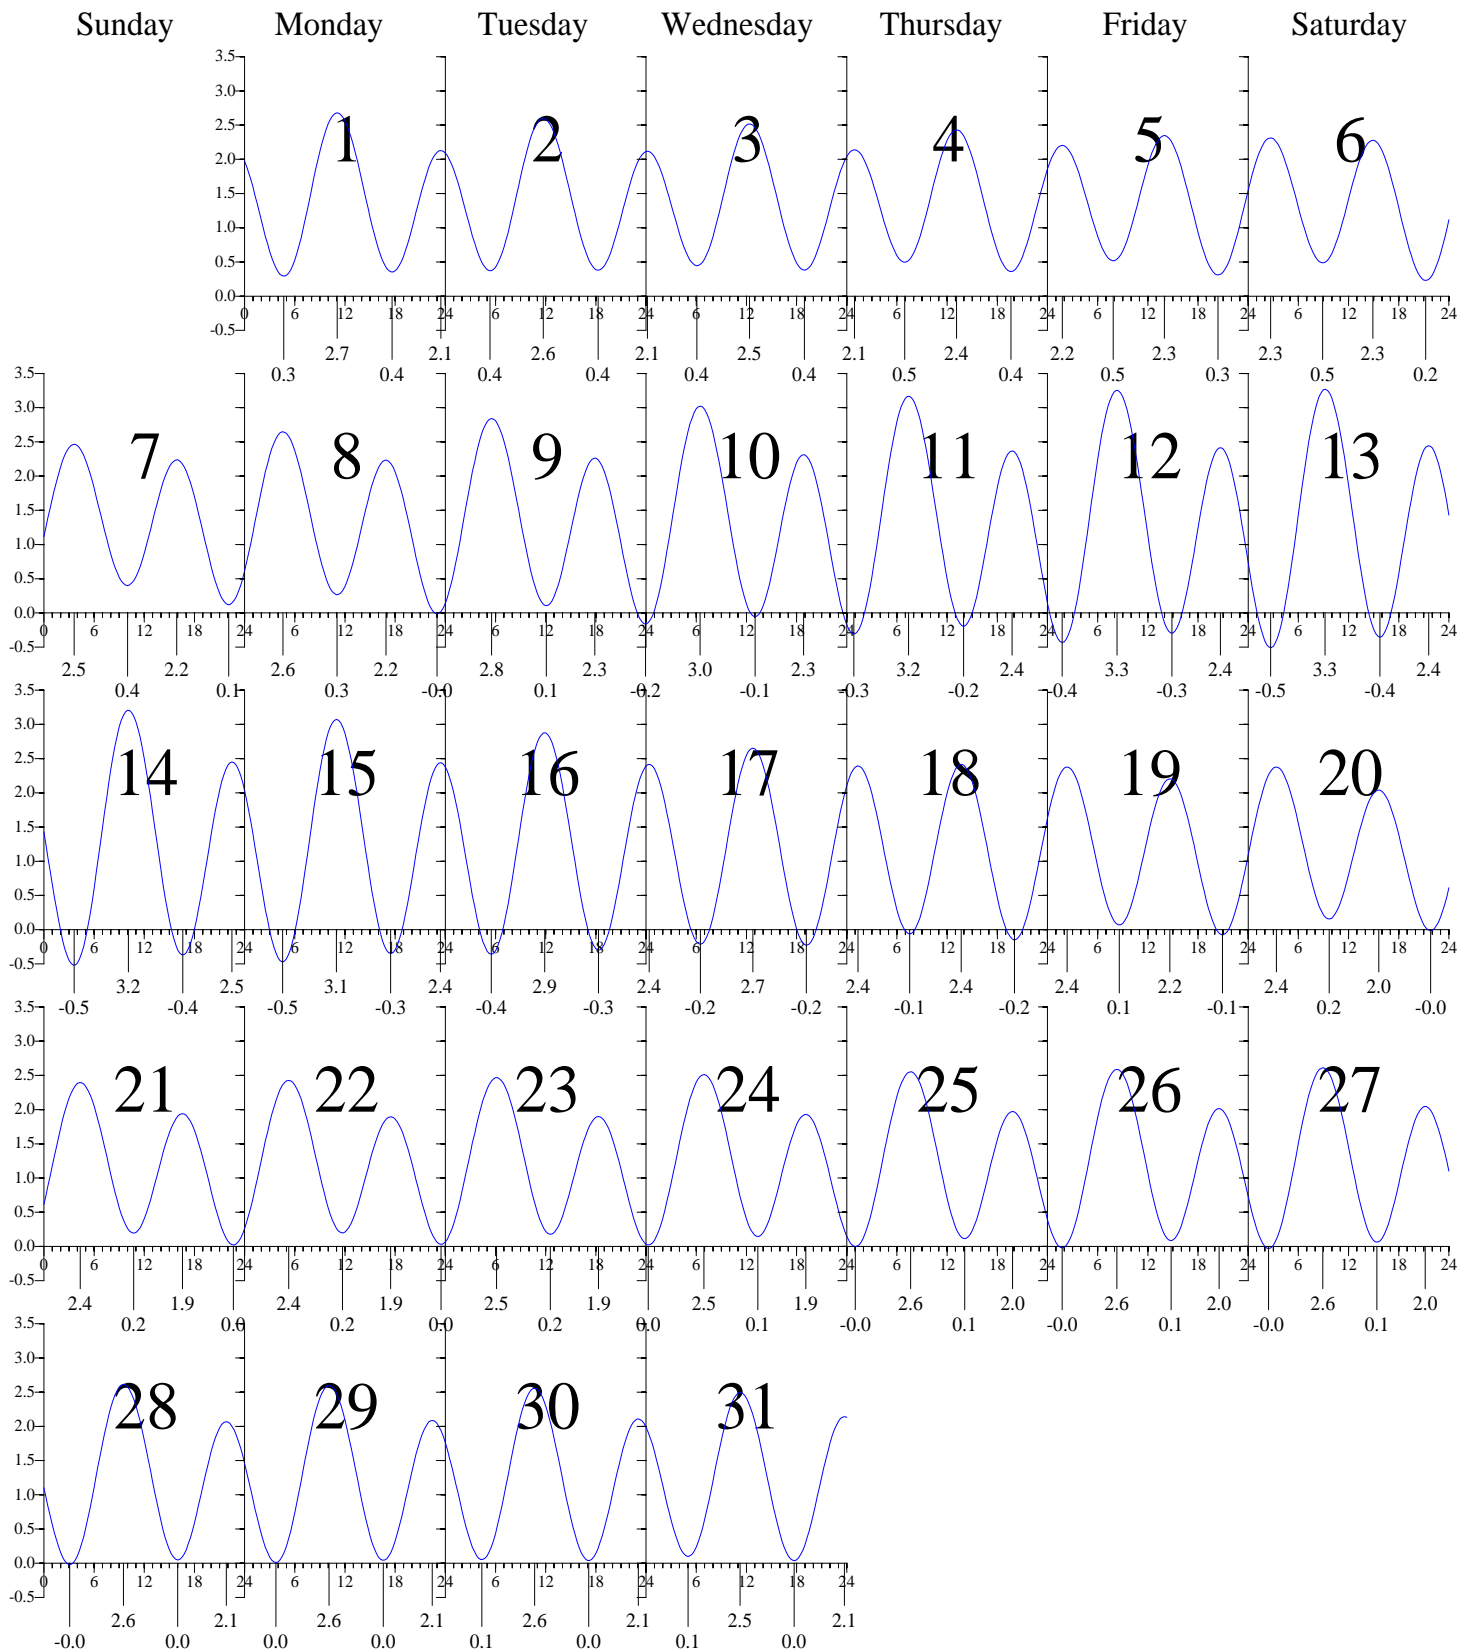

# HAMPTON ROADS, VA — Dec 2008 EASTERN STANDARD TIME.

Heights are in FEET above MEAN LOWER LOW WATER.  
 0 and 24 are midnight, 12 is noon.