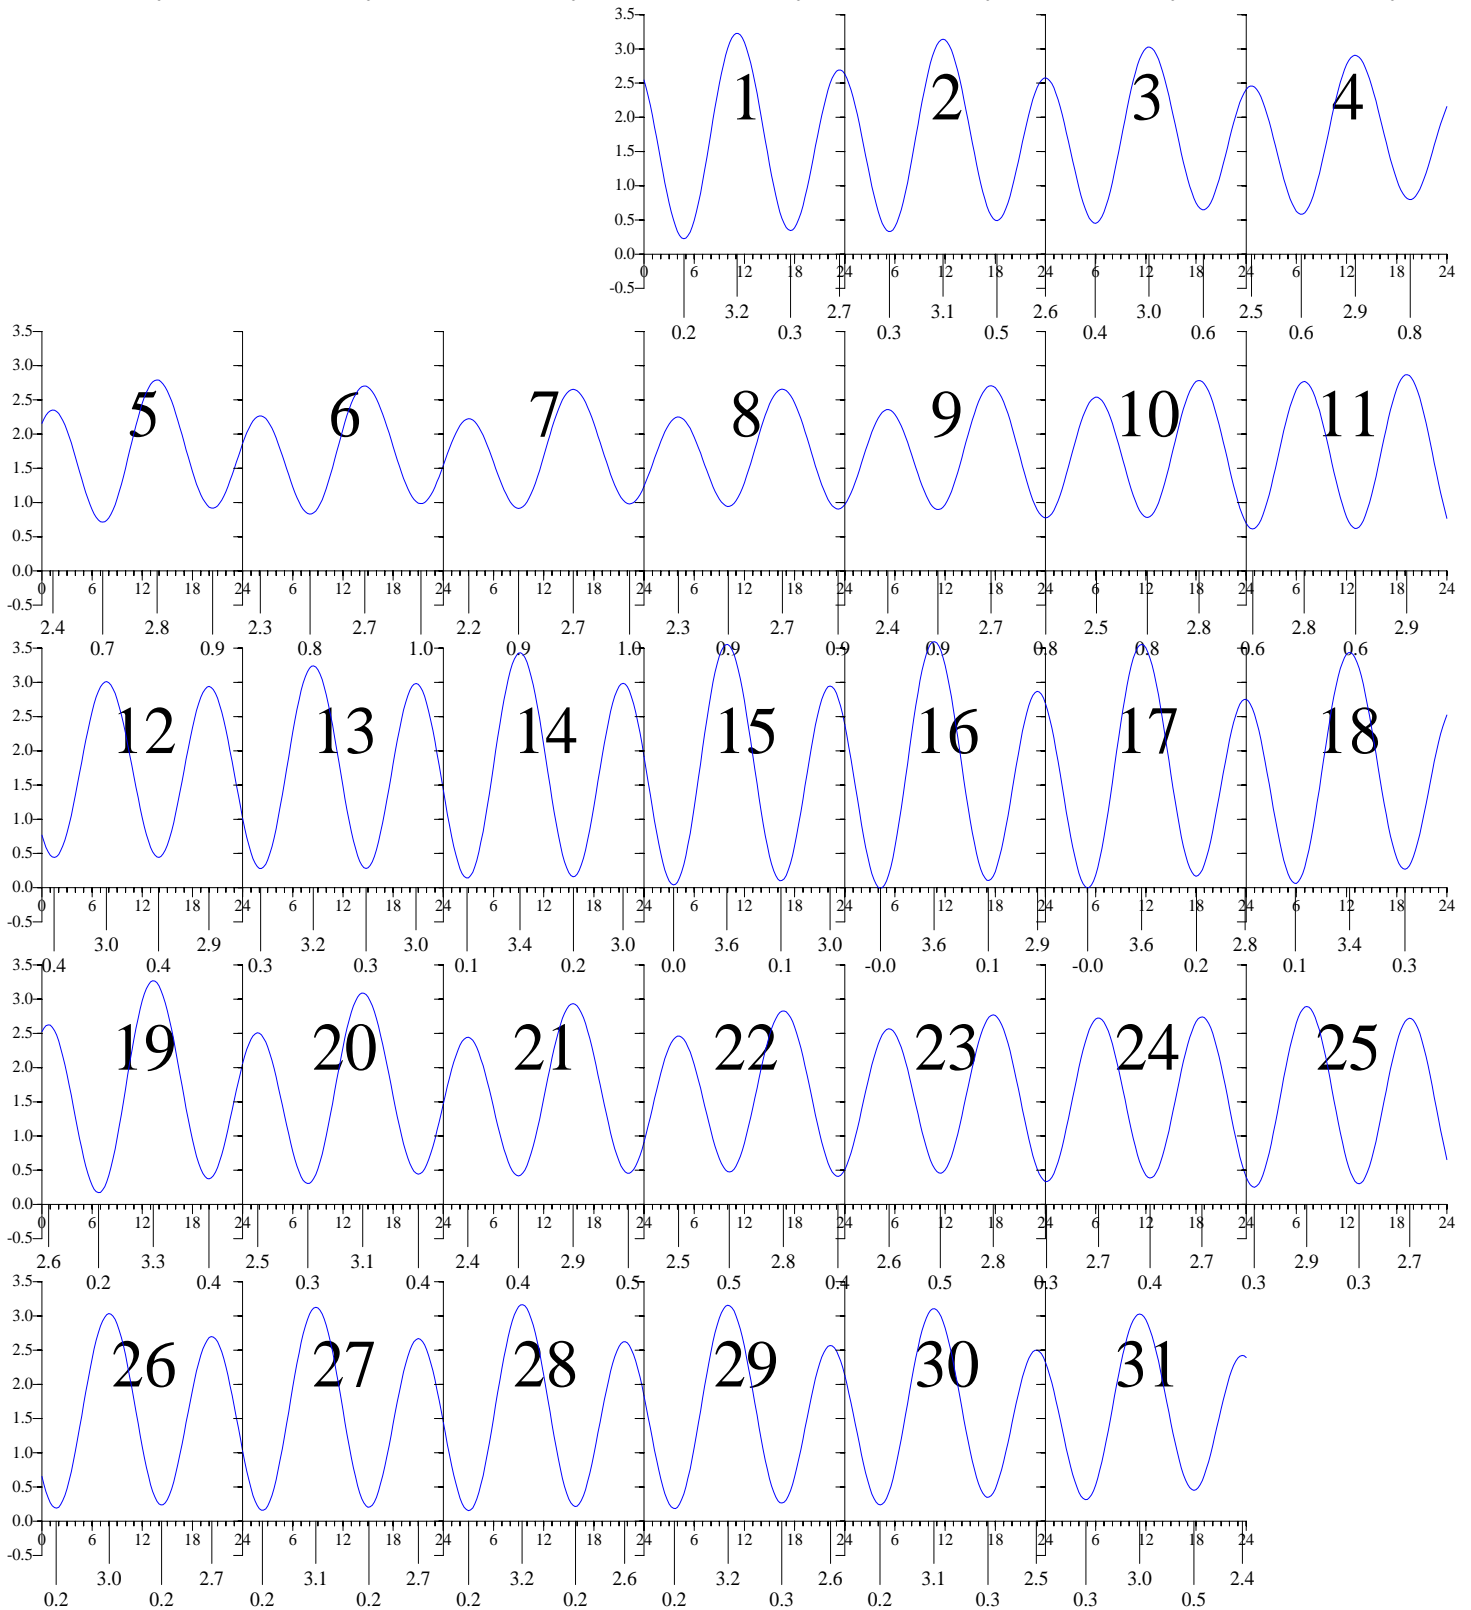

HAMPTON ROADS, VA — Oct 2008 EASTERN DAYLIGHT TIME.

Sunday

Monday

Tuesday

Wednesday

Thursday

Friday

Saturday

Heights are in FEET above MEAN LOWER LOW WATER.
0 and 24 are midnight, 12 is noon.