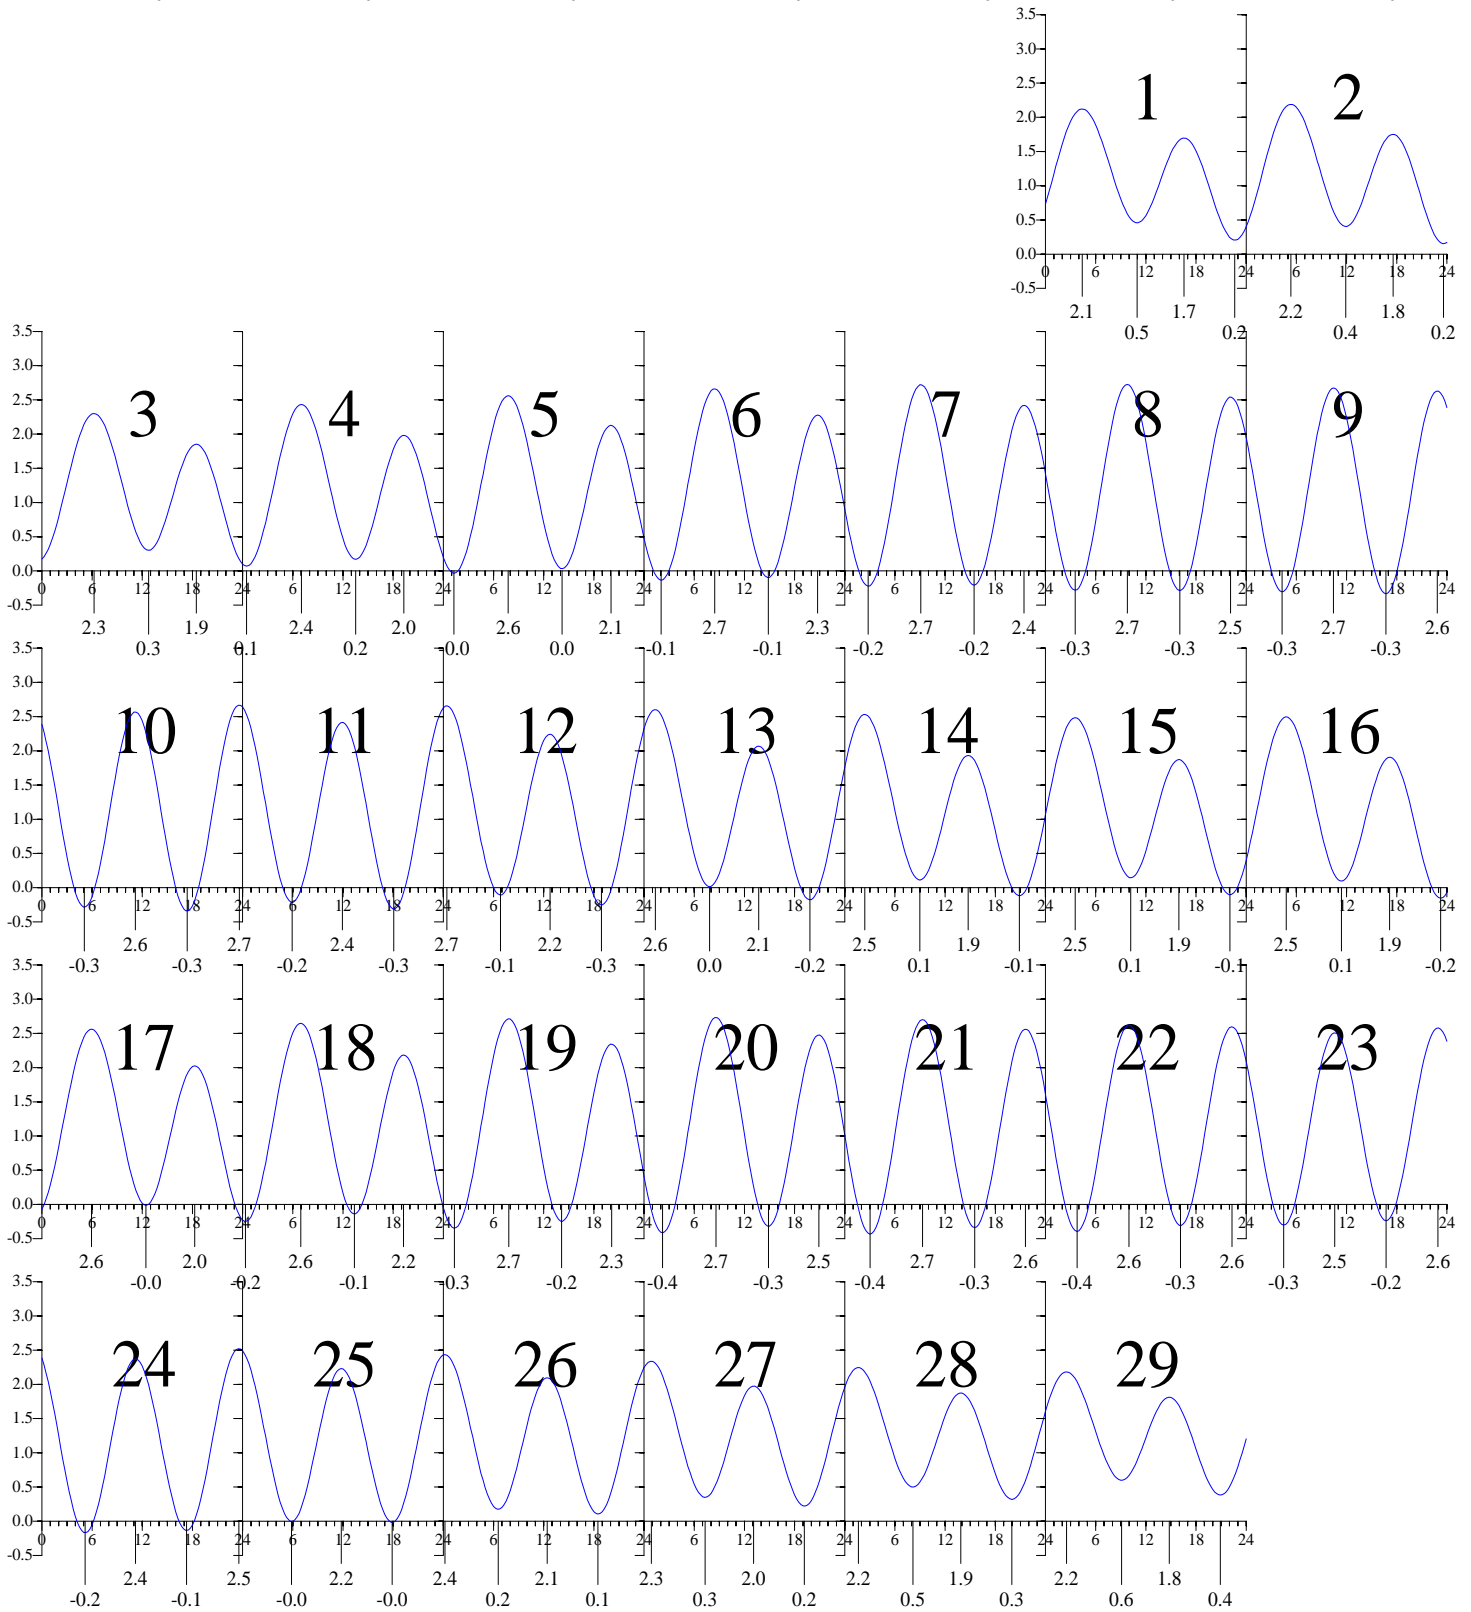

HAMPTON ROADS, VA — Feb 2008 EASTERN STANDARD TIME.

Sunday

Monday

Tuesday

Wednesday

Thursday

Friday

Saturday

Heights are in FEET above MEAN LOWER LOW WATER.
0 and 24 are midnight, 12 is noon.