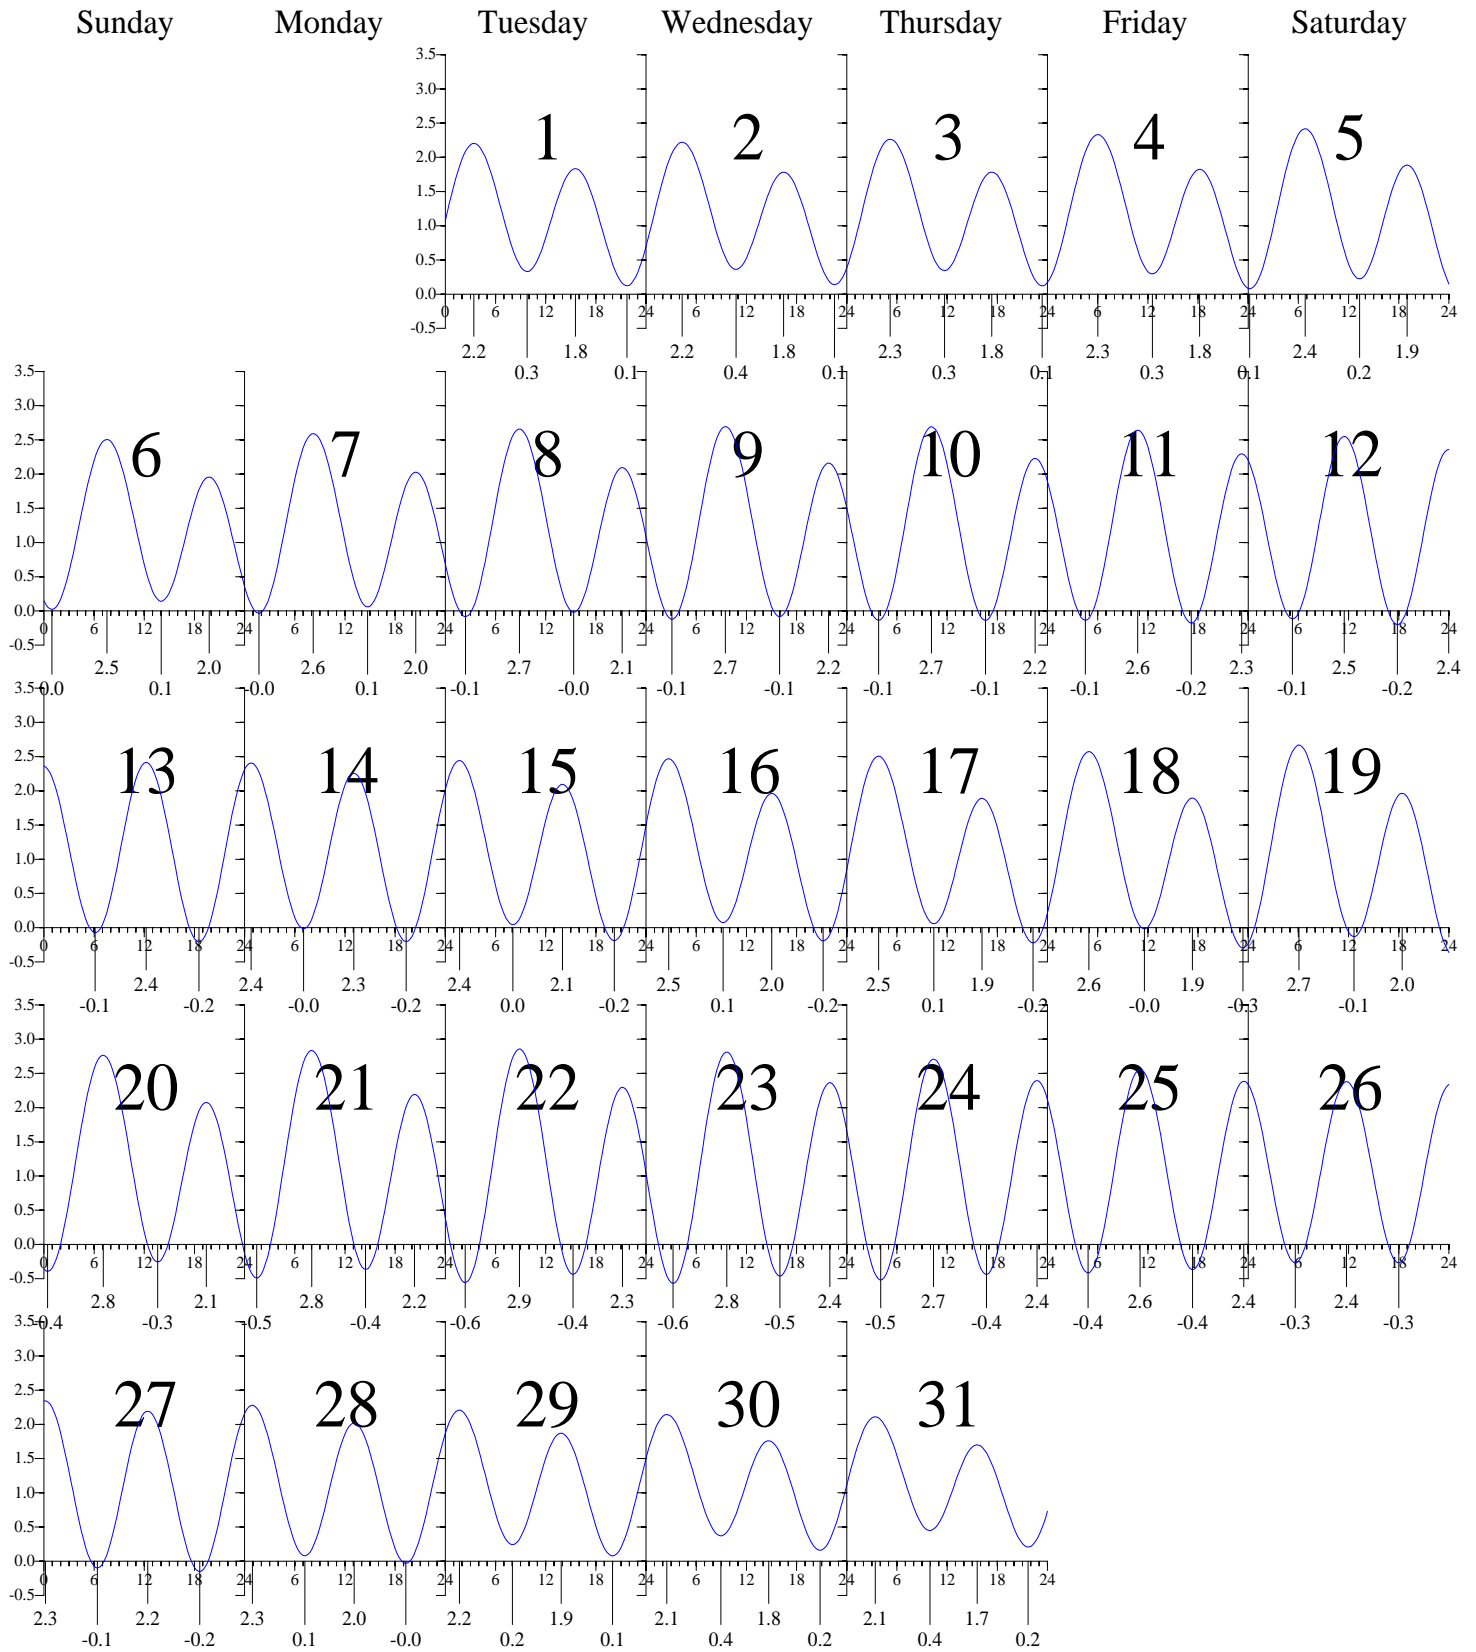

HAMPTON ROADS, VA — Jan 2008 EASTERN STANDARD TIME.

Heights are in FEET above MEAN LOWER LOW WATER.
0 and 24 are midnight, 12 is noon.