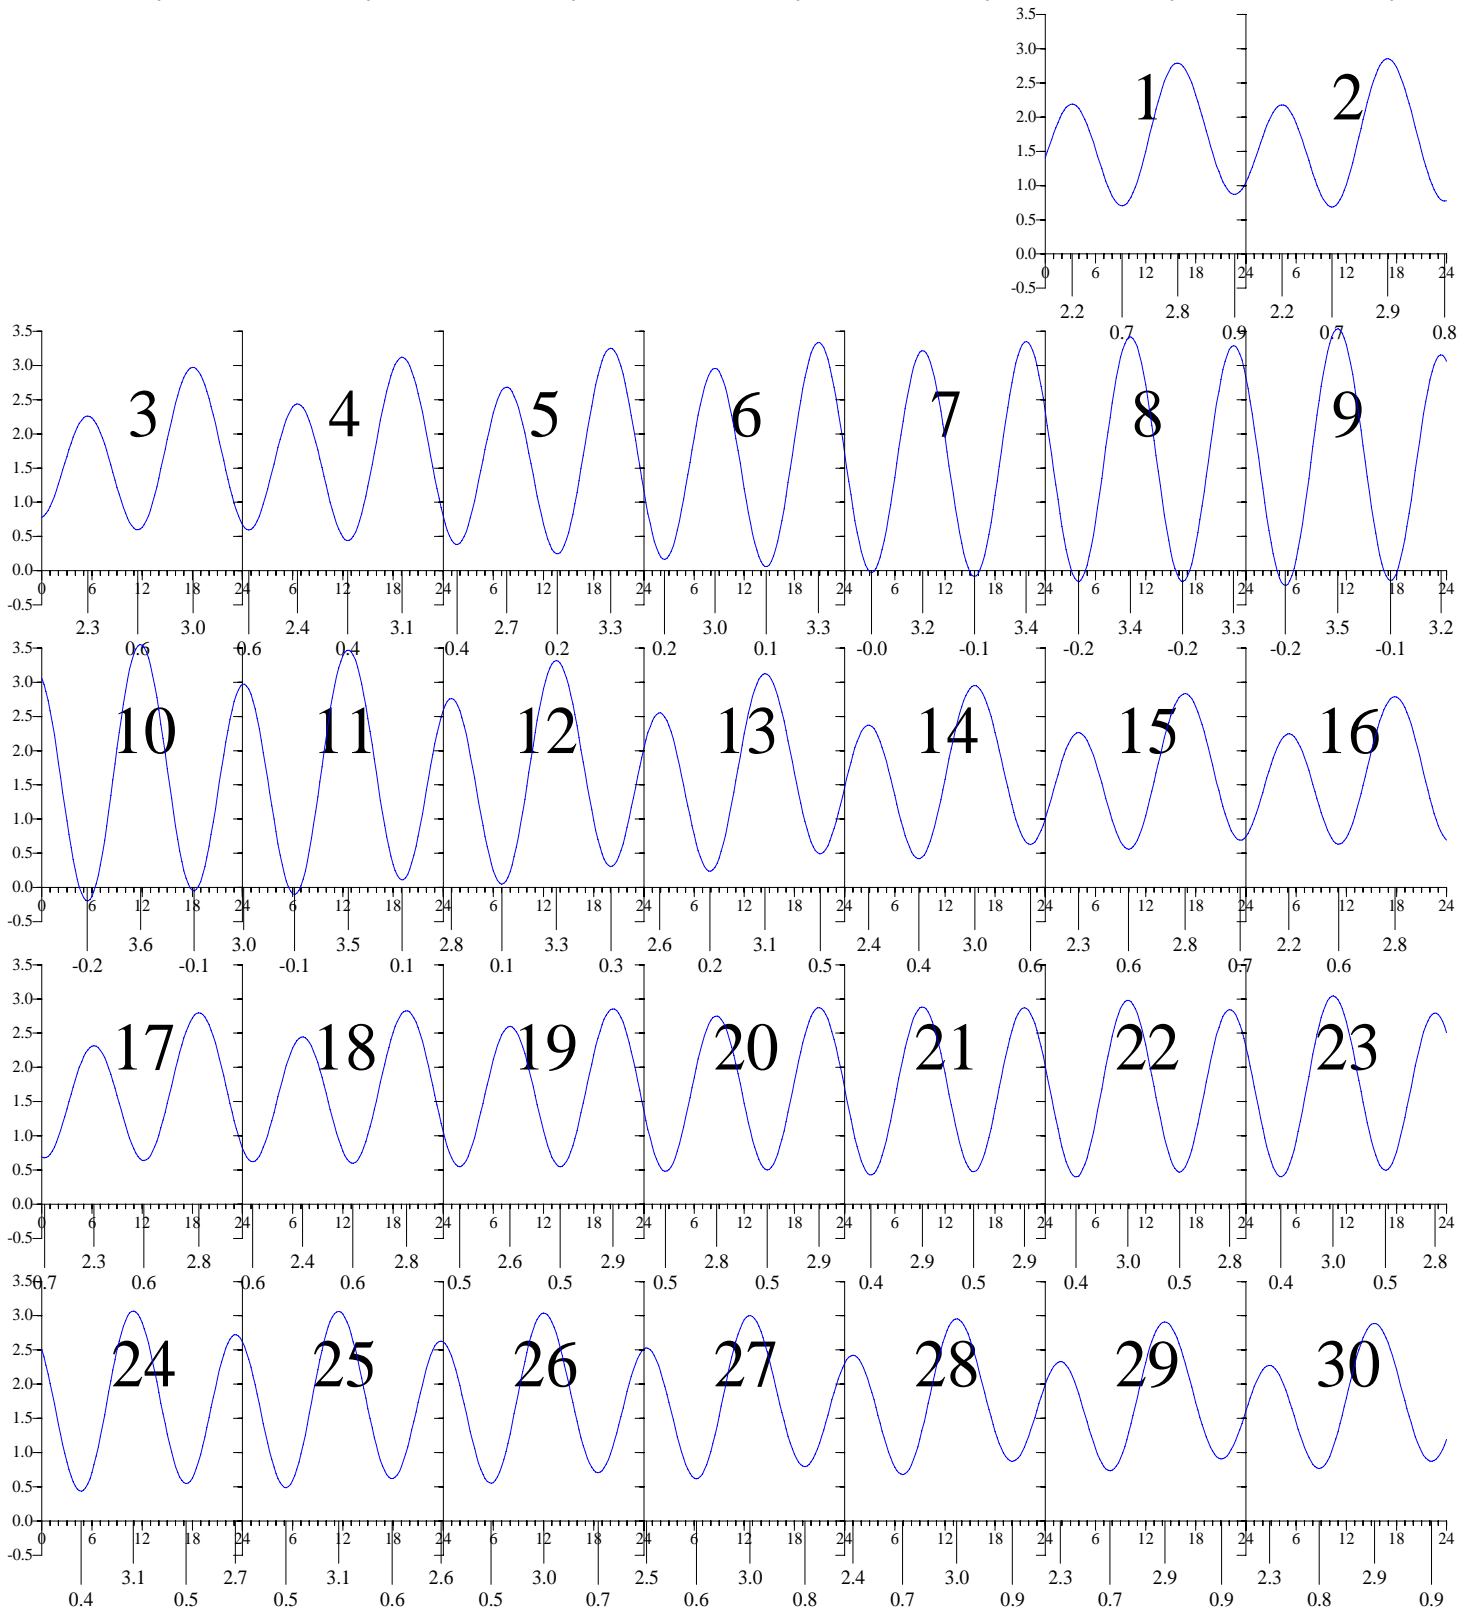

# HAMPTON ROADS, VA — Sep 2006 EASTERN DAYLIGHT TIME.

Sunday

Monday

Tuesday

Wednesday

Thursday

Friday

Saturday

Heights are in FEET above MEAN LOWER LOW WATER.  
0 and 24 are midnight, 12 is noon.