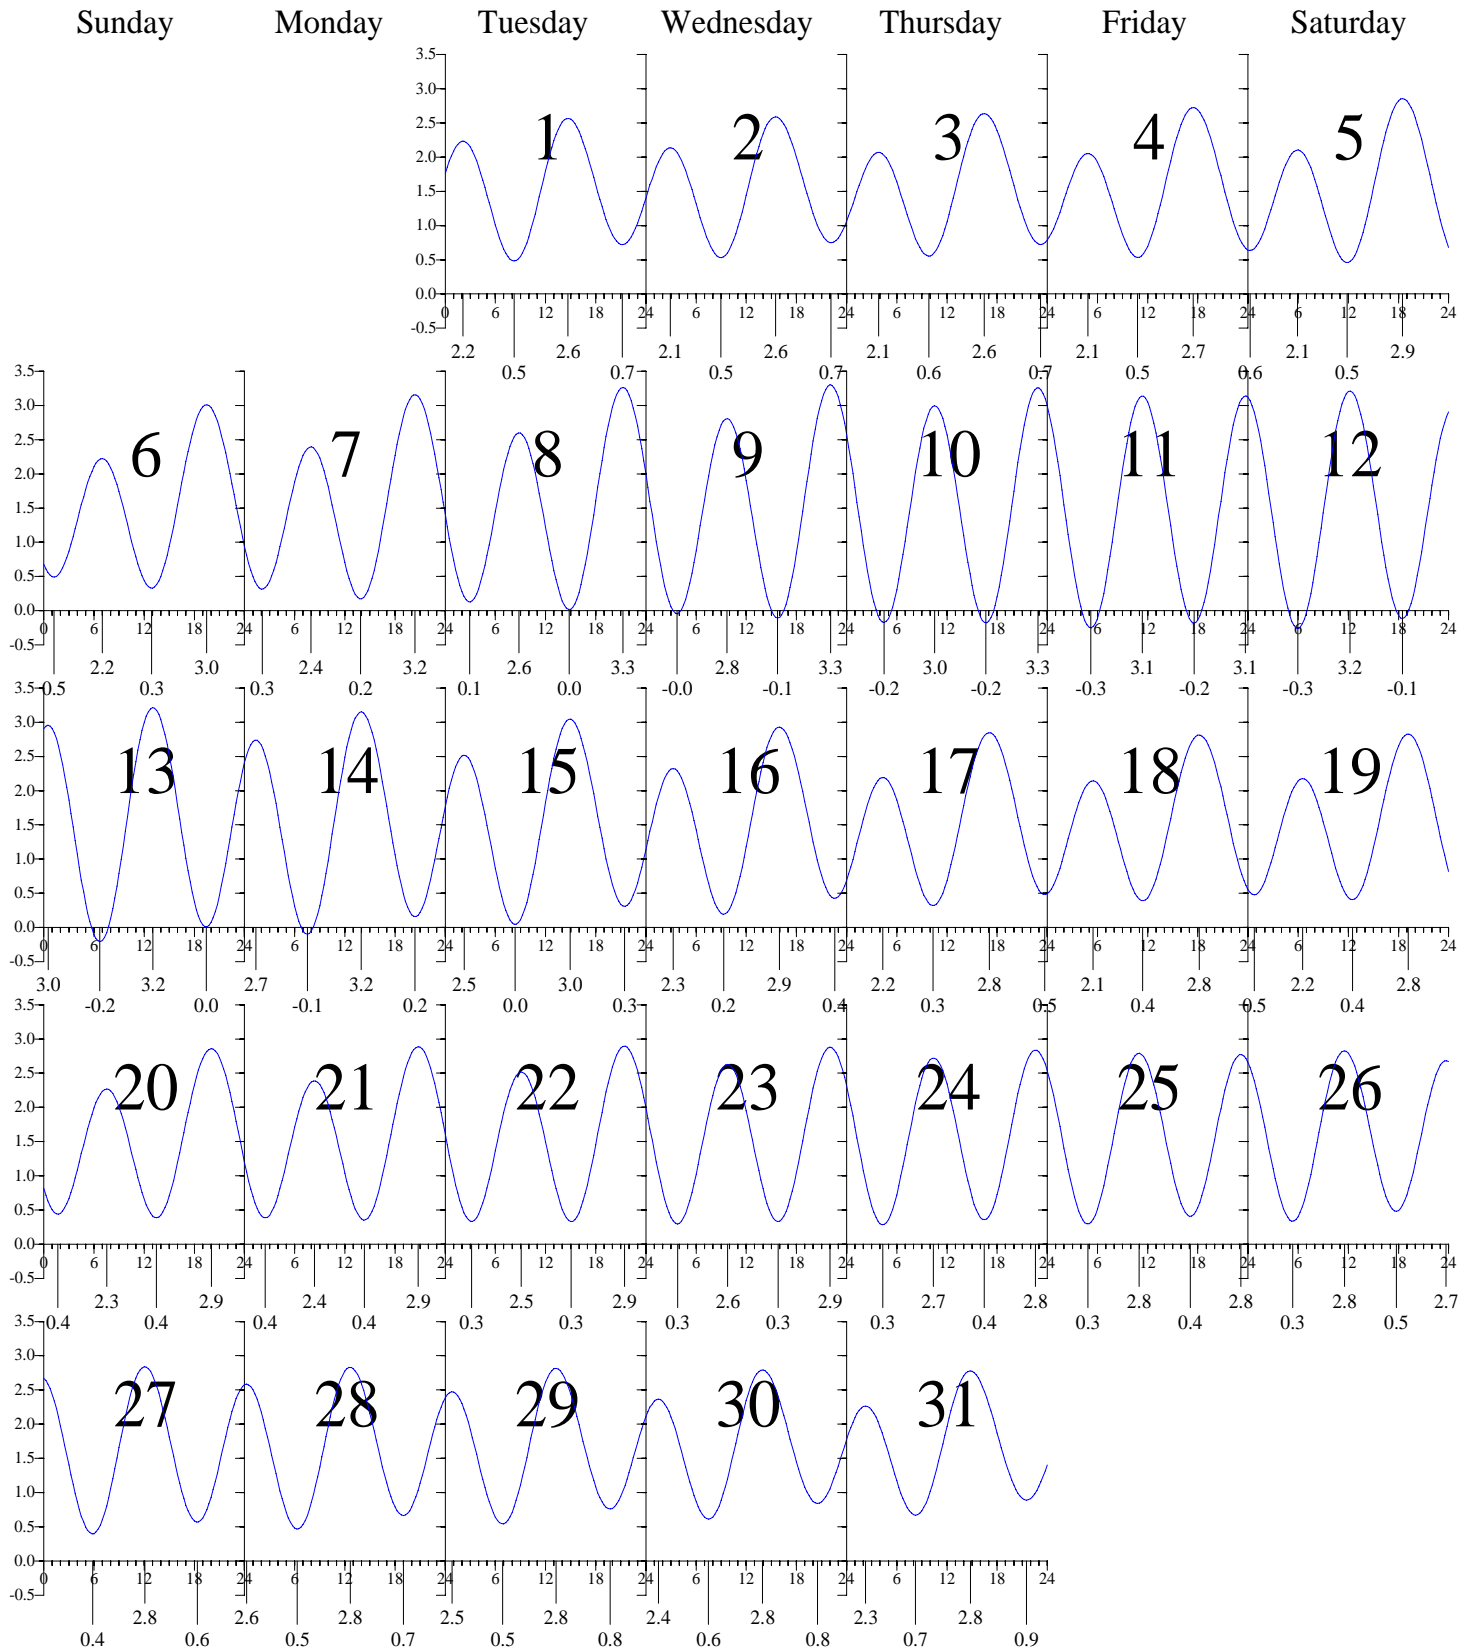

HAMPTON ROADS, VA — Aug 2006 EASTERN DAYLIGHT TIME.

Heights are in FEET above MEAN LOWER LOW WATER.
0 and 24 are midnight, 12 is noon.