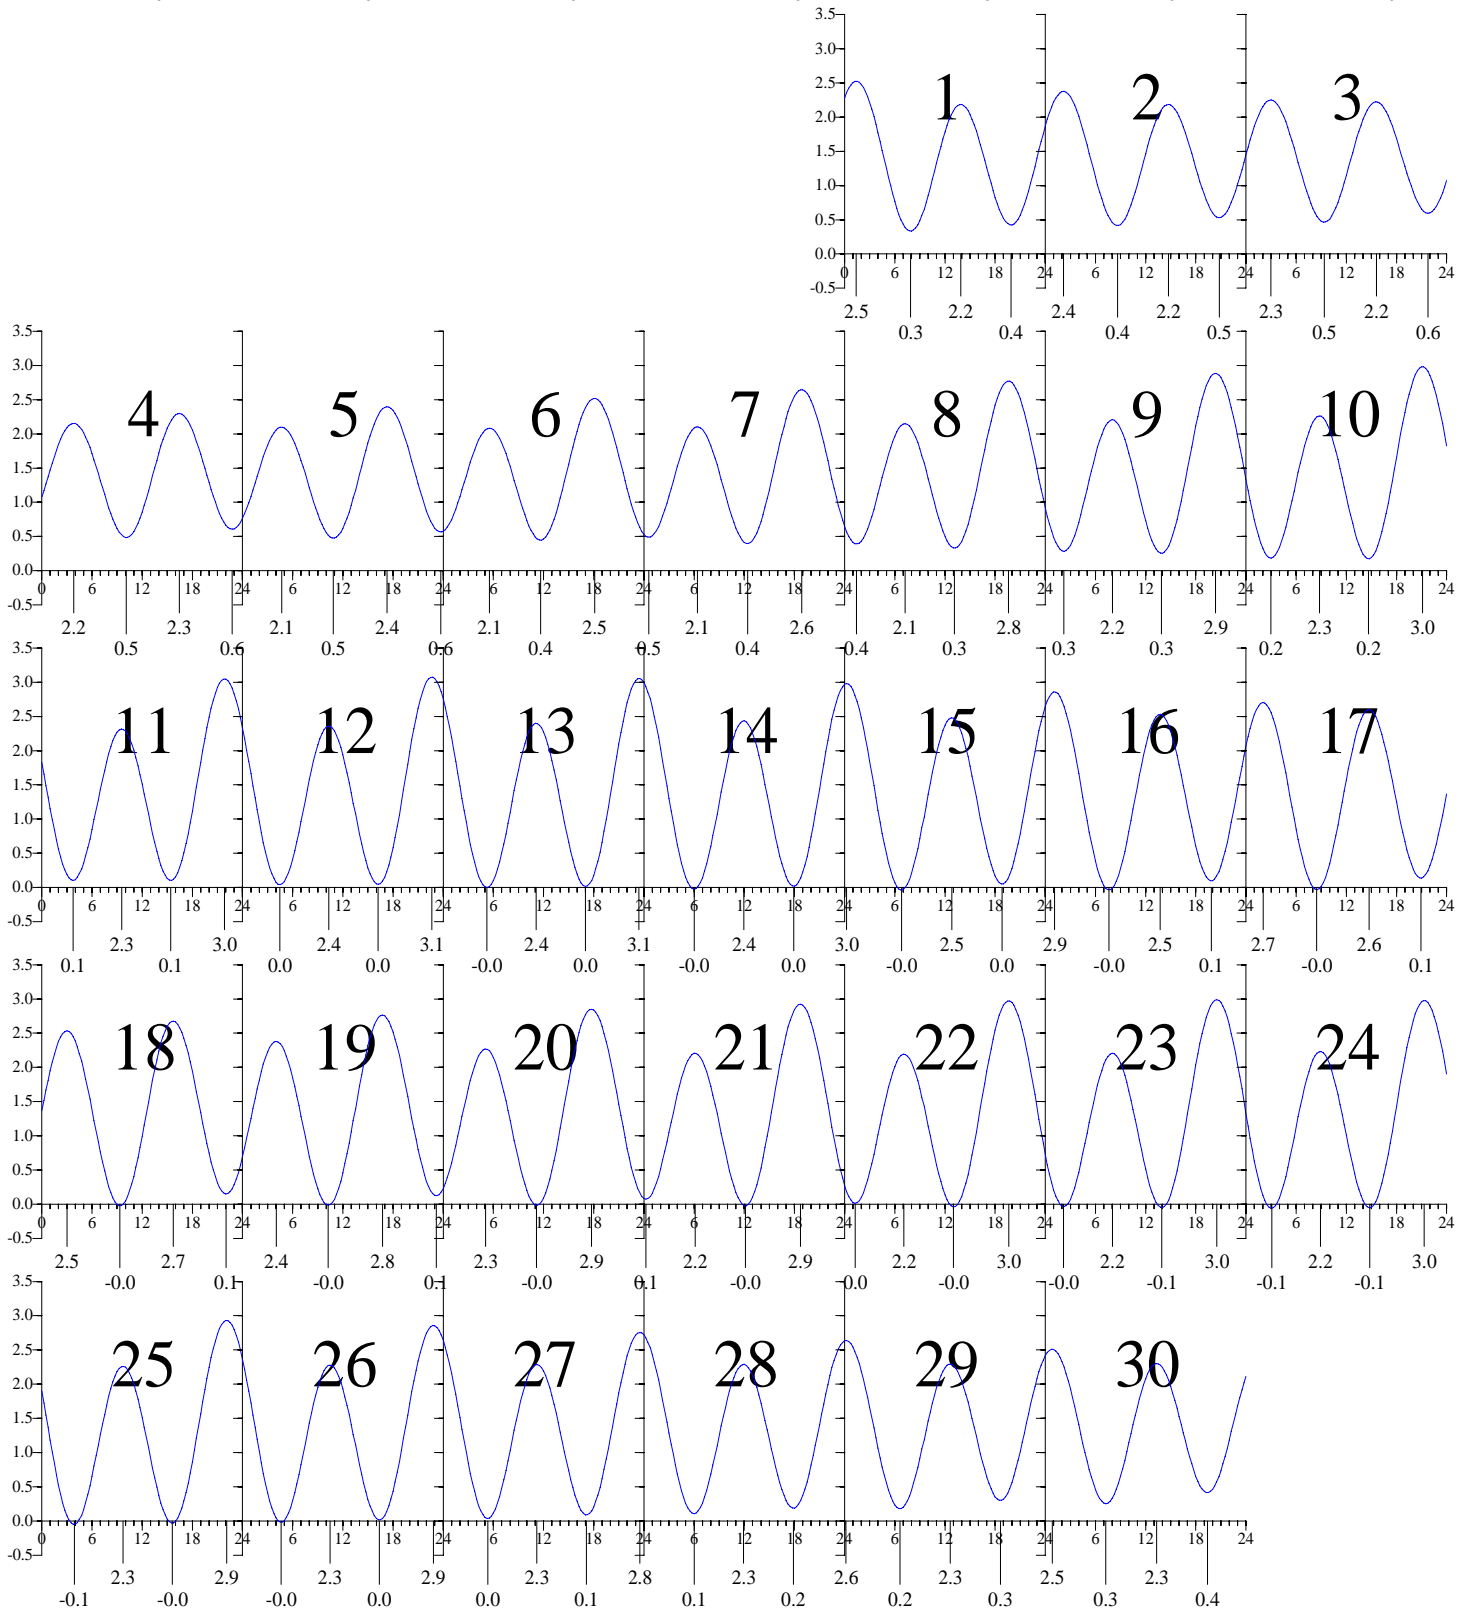

# HAMPTON ROADS, VA — Jun 2006 EASTERN DAYLIGHT TIME.

Sunday

Monday

Tuesday

Wednesday

Thursday

Friday

Saturday

Heights are in FEET above MEAN LOWER LOW WATER.  
0 and 24 are midnight, 12 is noon.