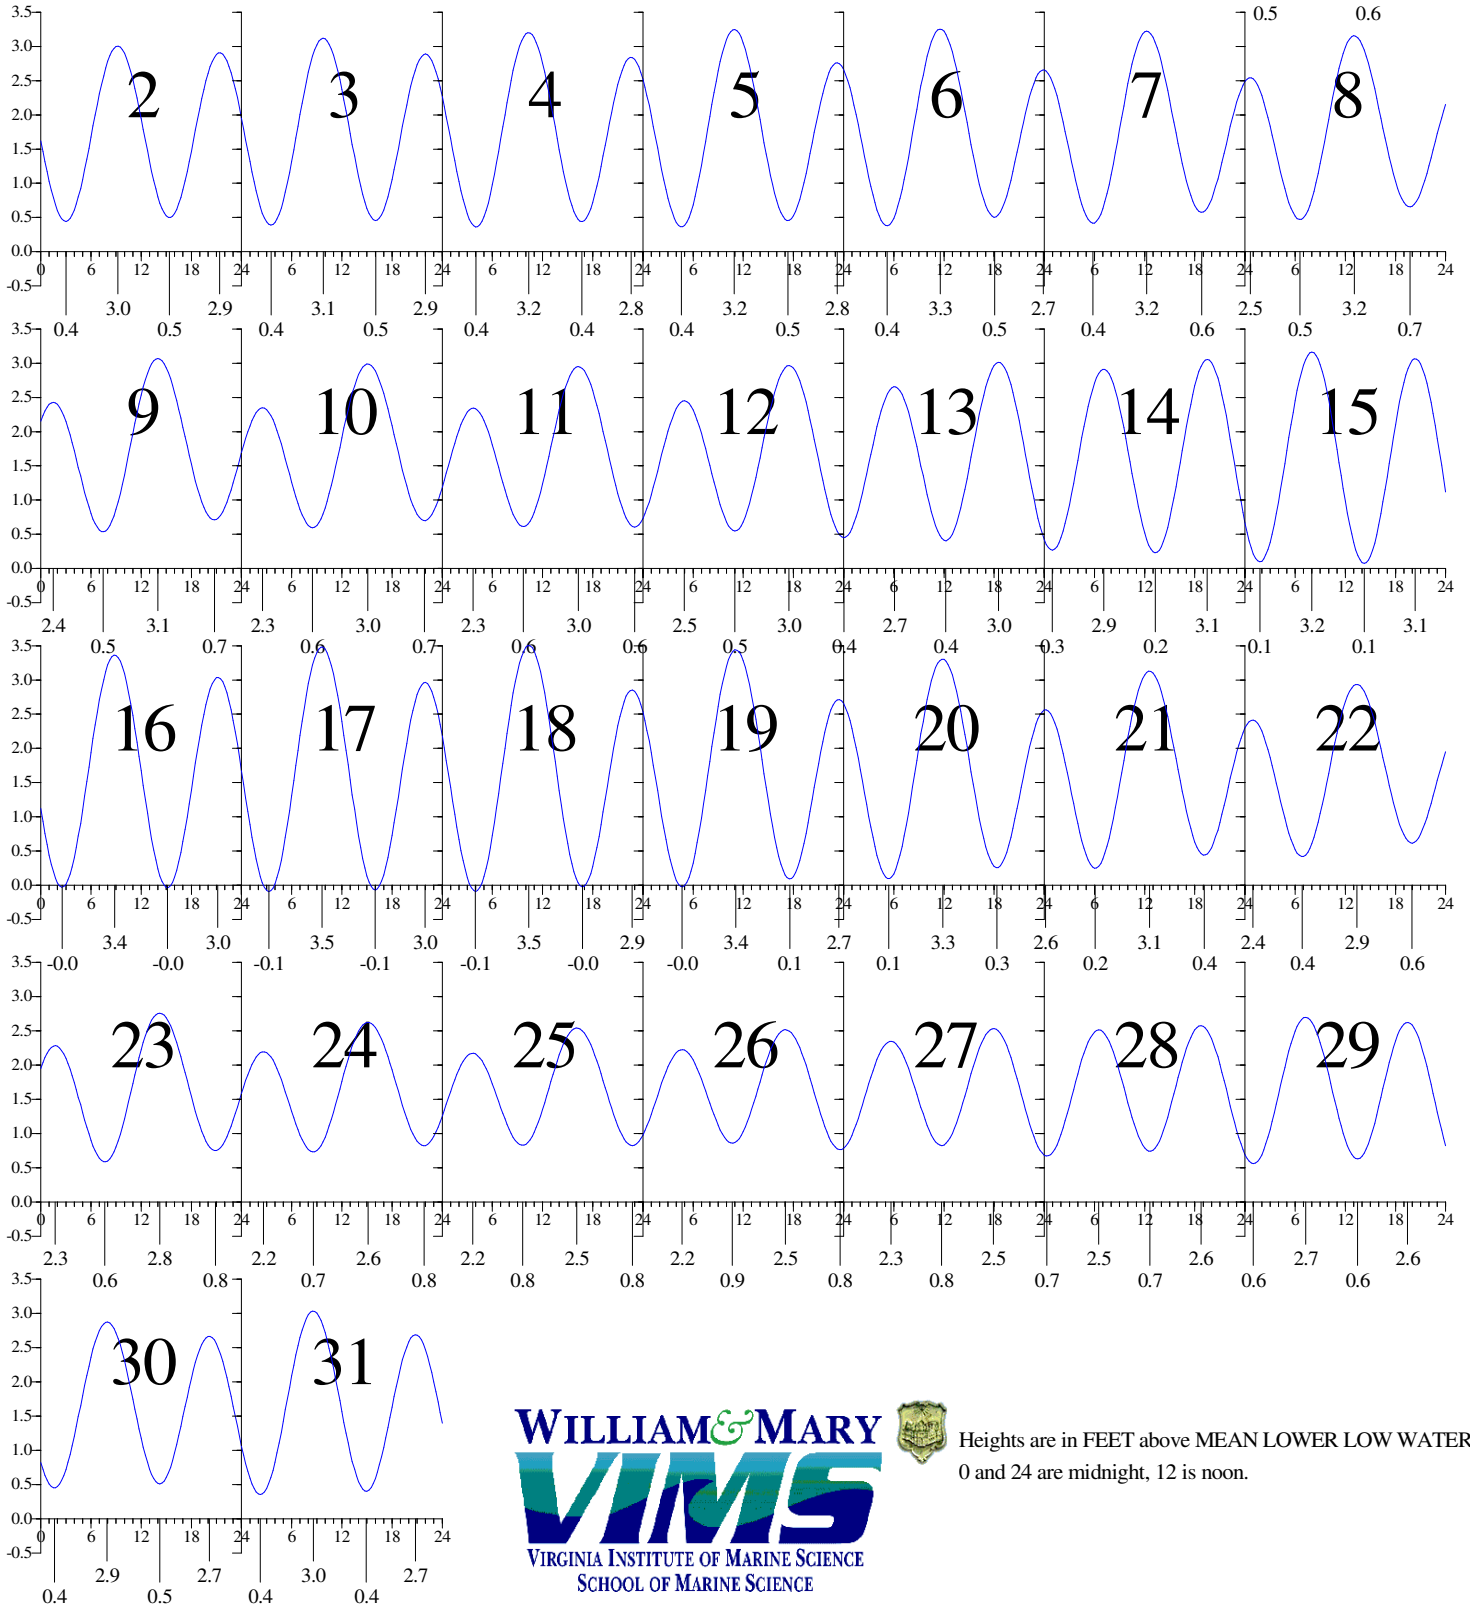

# HAMPTON ROADS, VA — Oct 2005 EASTERN DAYLIGHT TIME.

Sunday

Monday

Tuesday

Wednesday

Thursday

Friday

Saturday

Heights are in FEET above MEAN LOWER LOW WATER.  
0 and 24 are midnight, 12 is noon.