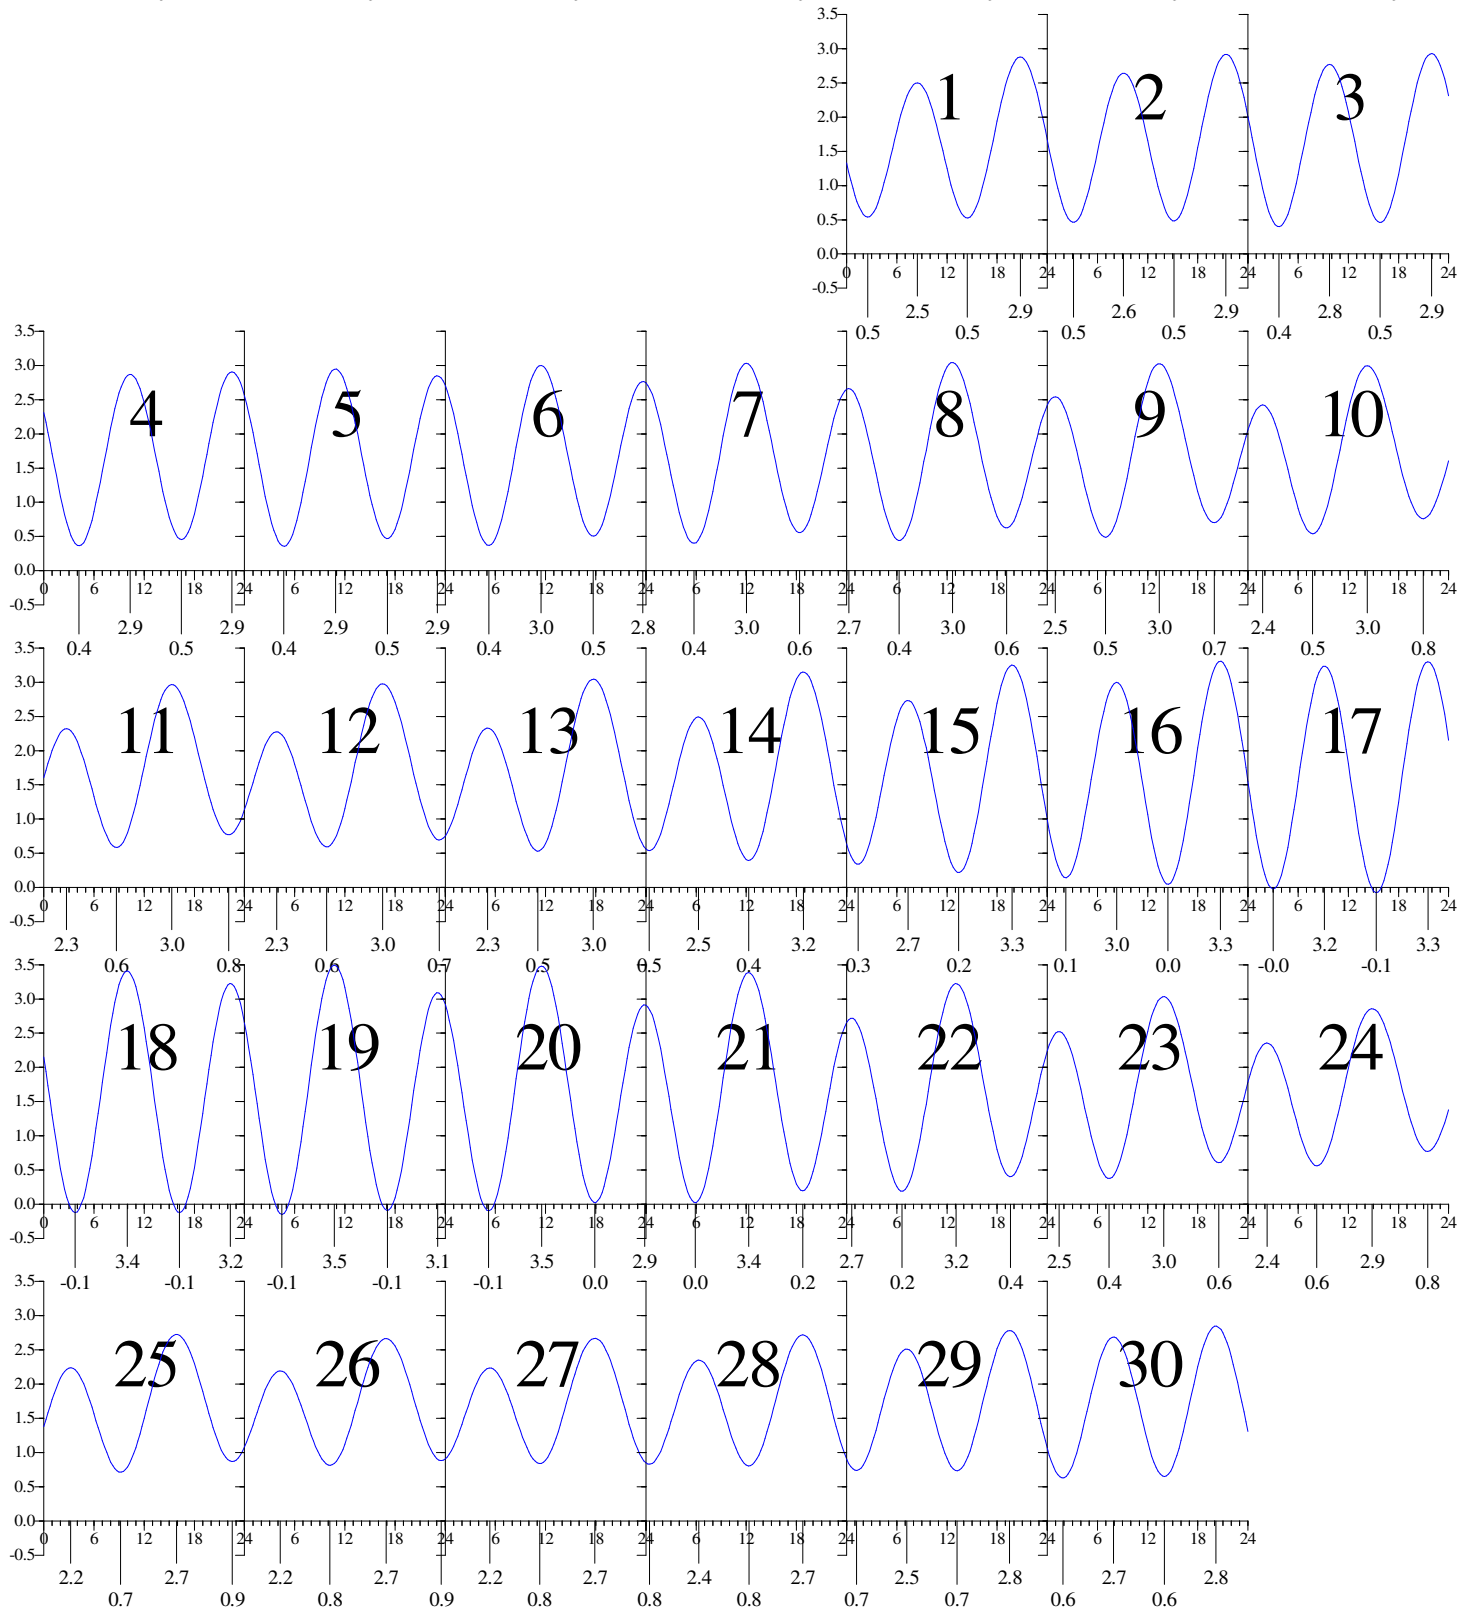

HAMPTON ROADS, VA — Sep 2005 EASTERN DAYLIGHT TIME.

Sunday

Monday

Tuesday

Wednesday

Thursday

Friday

Saturday

Heights are in FEET above MEAN LOWER LOW WATER.
0 and 24 are midnight, 12 is noon.