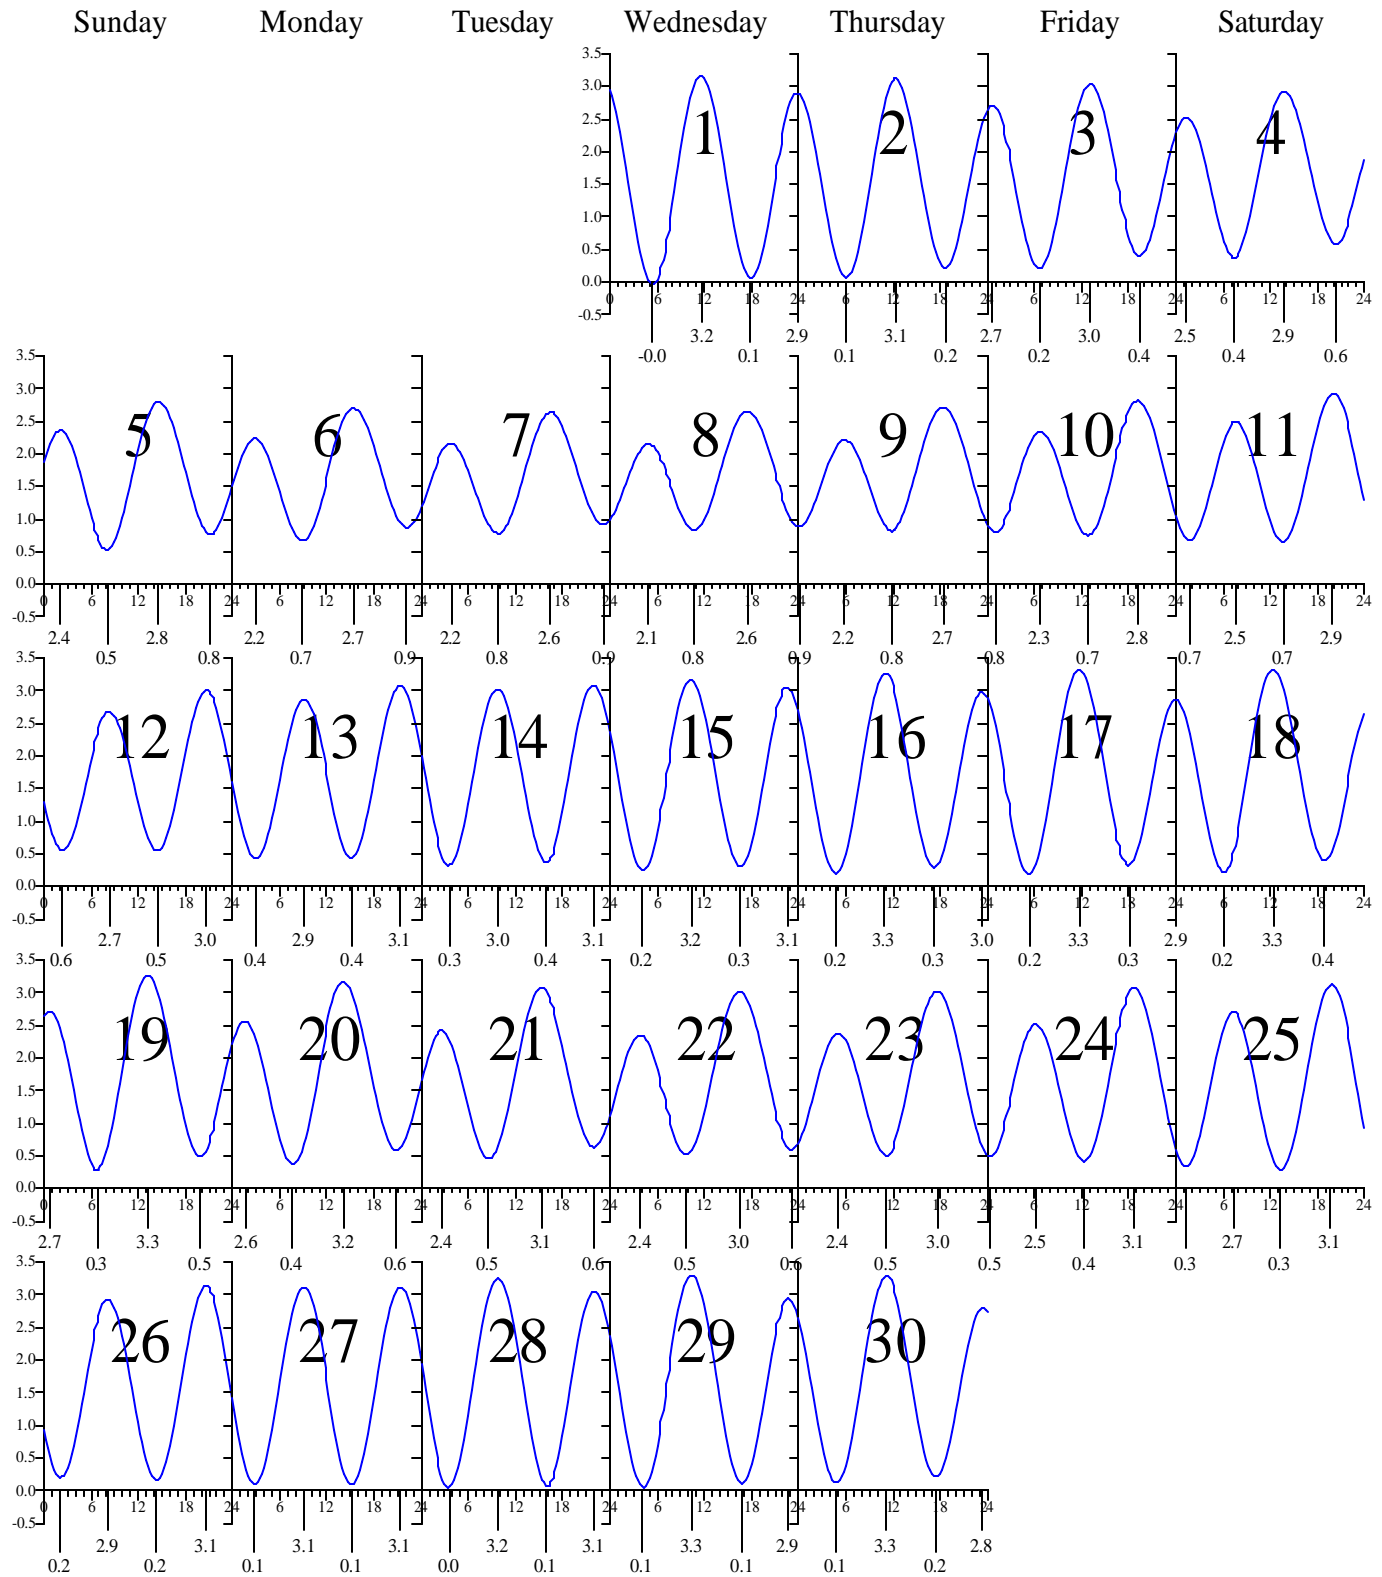

HAMPTON ROADS, VA — Sep 2004 EASTERN DAYLIGHT TIME.

Heights are in FEET above MEAN LOWER LOW WATER.
0 and 24 are midnight, 12 is noon.