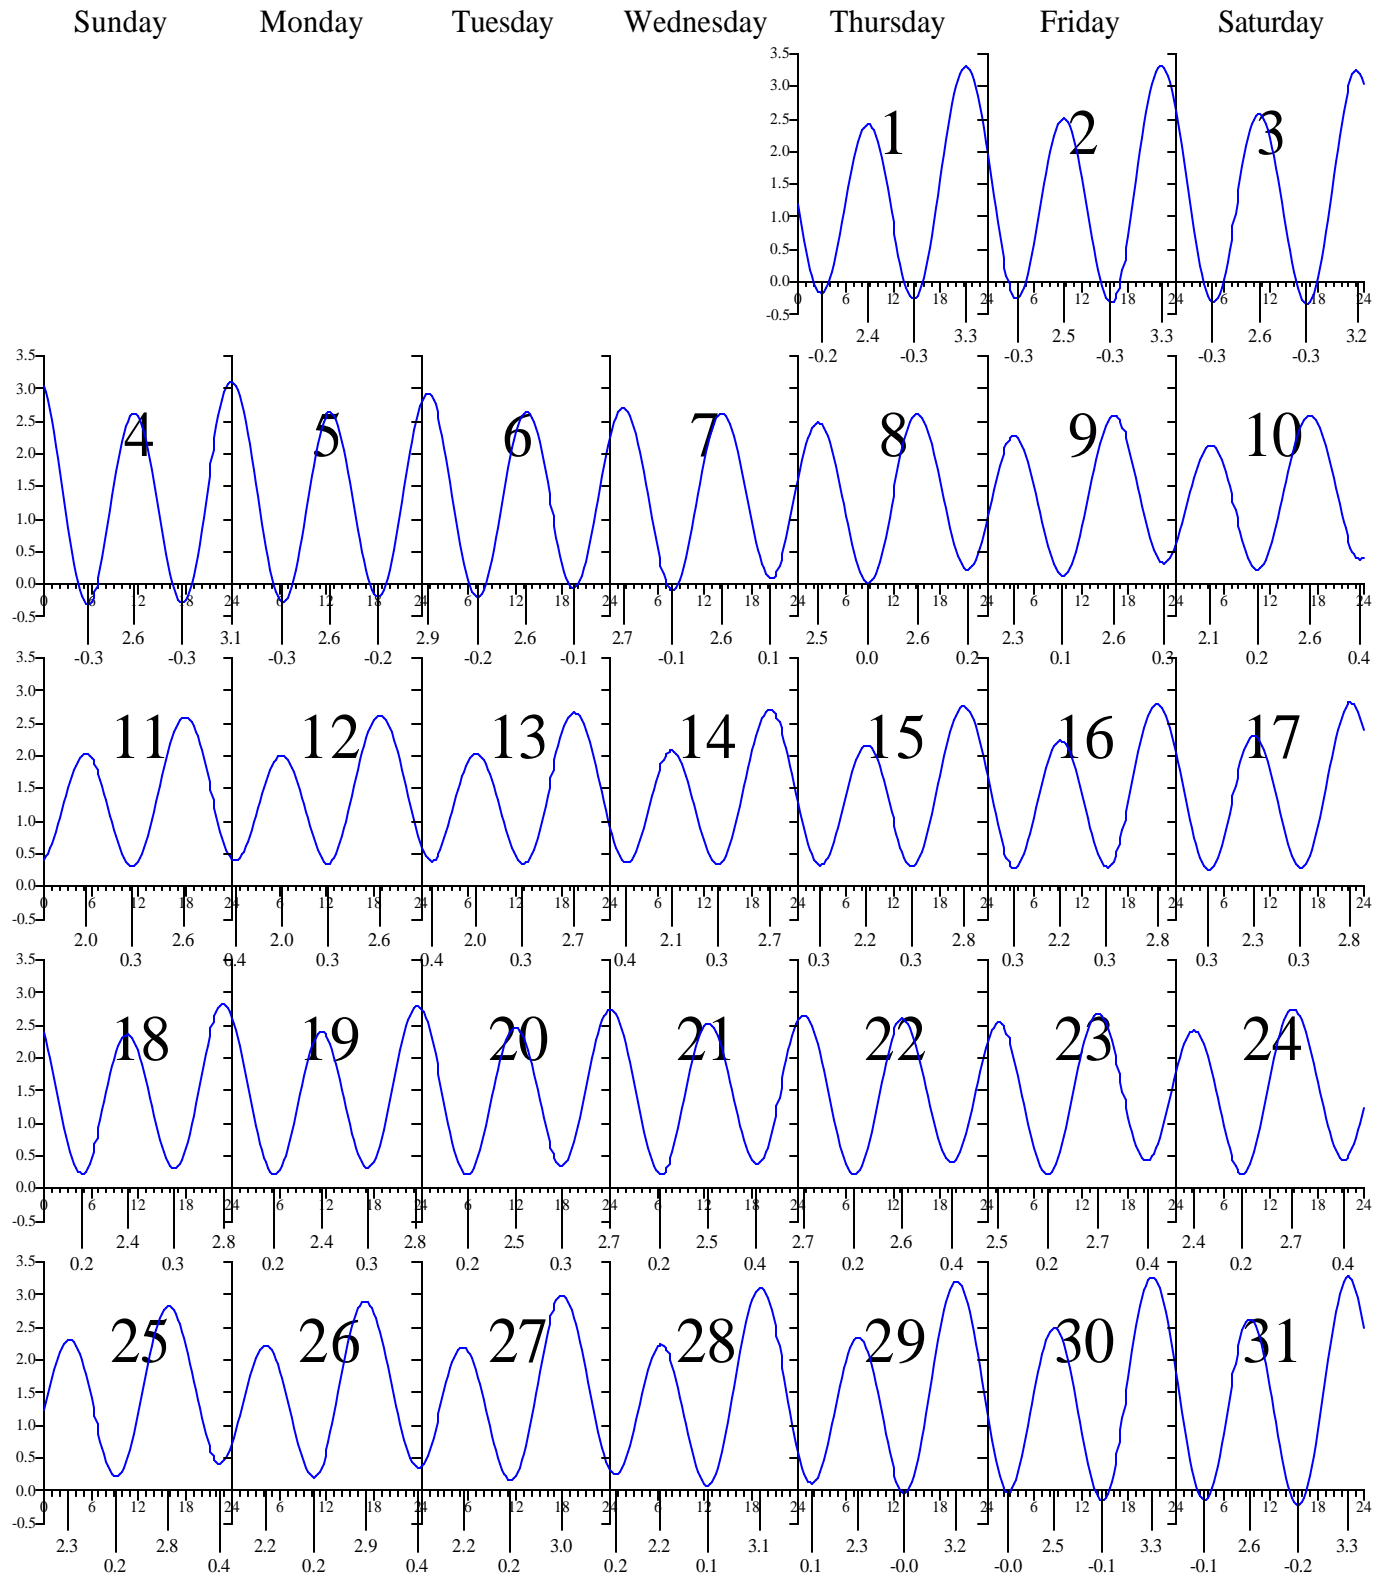

HAMPTON ROADS, VA — Jul 2004 EASTERN DAYLIGHT TIME.

Heights are in FEET above MEAN LOWER LOW WATER.
0 and 24 are midnight, 12 is noon.