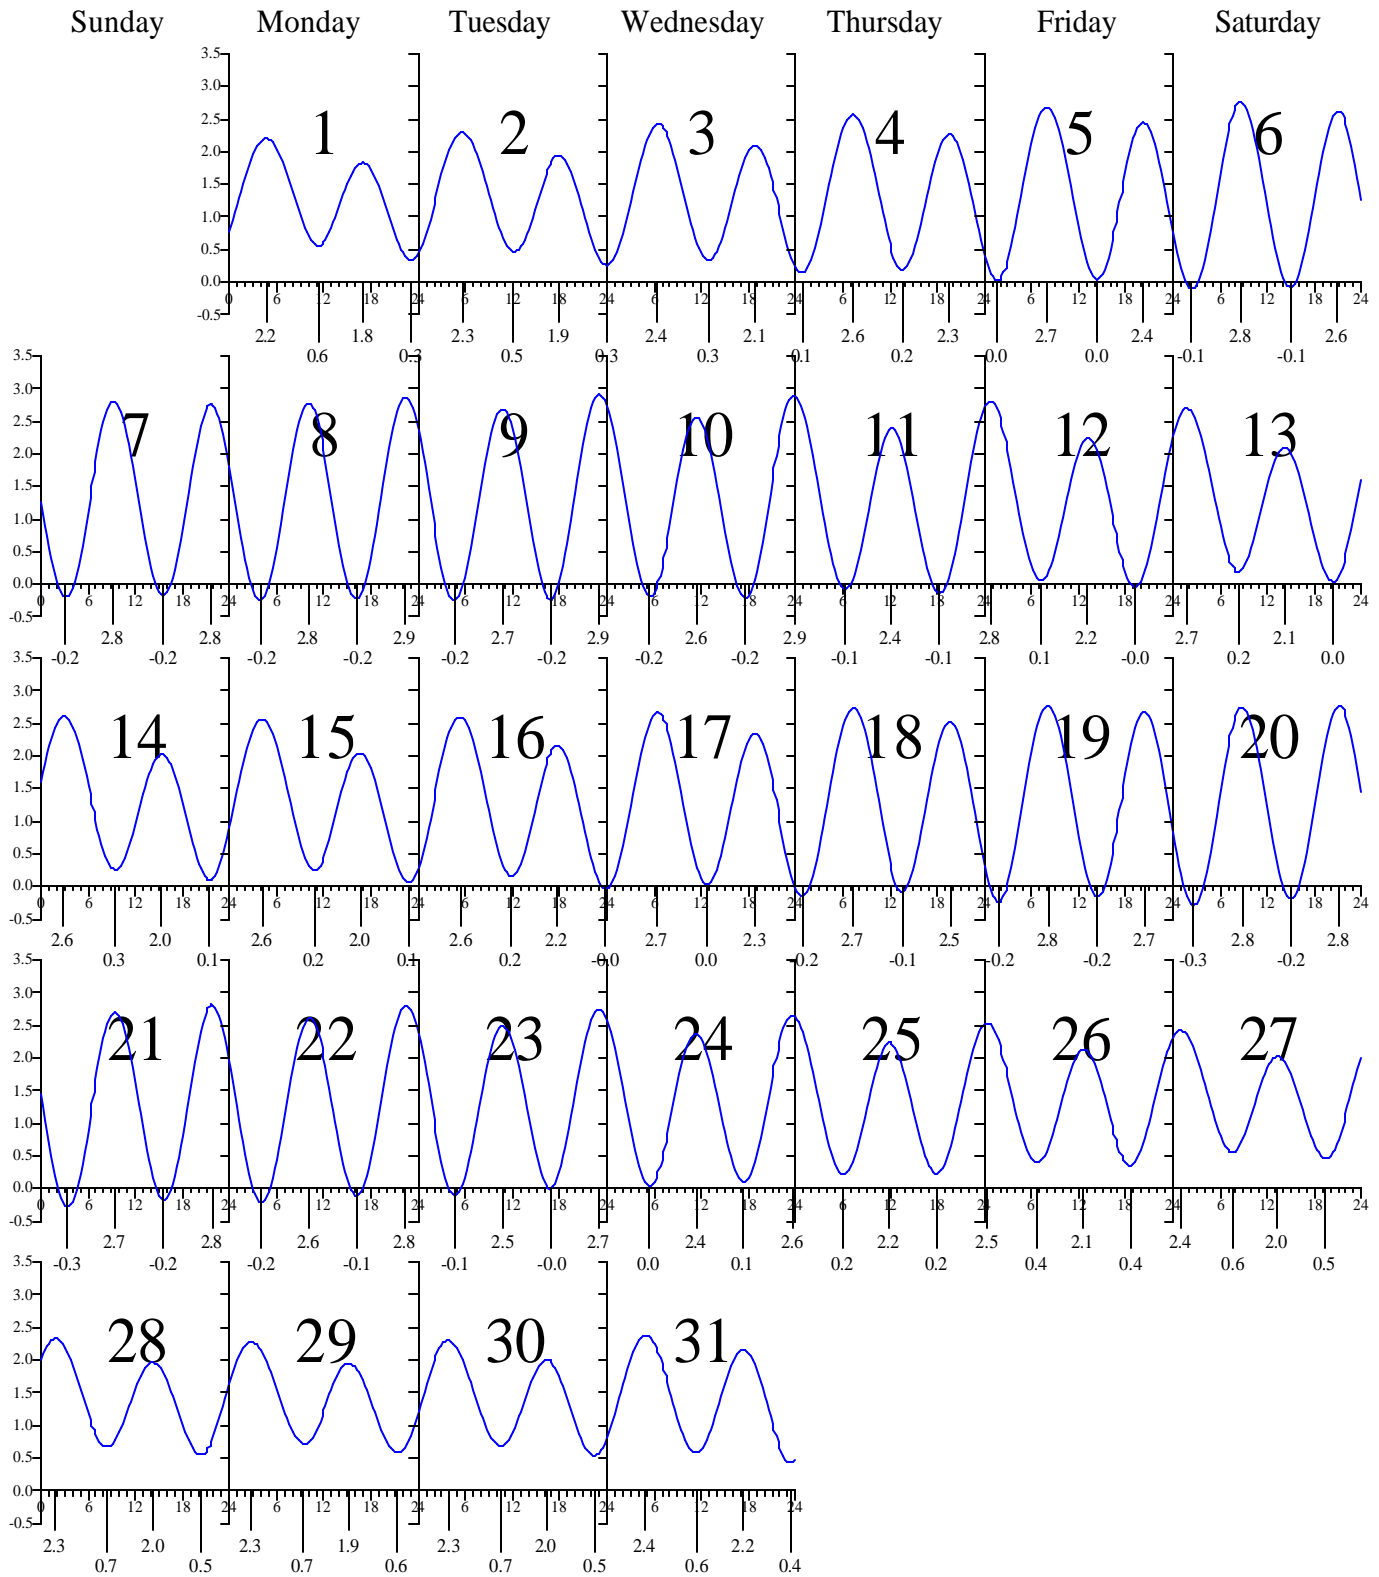

HAMPTON ROADS, VA — Mar 2004 EASTERN STANDARD TIME.

Heights are in FEET above MEAN LOWER LOW WATER.
 0 and 24 are midnight, 12 is noon.