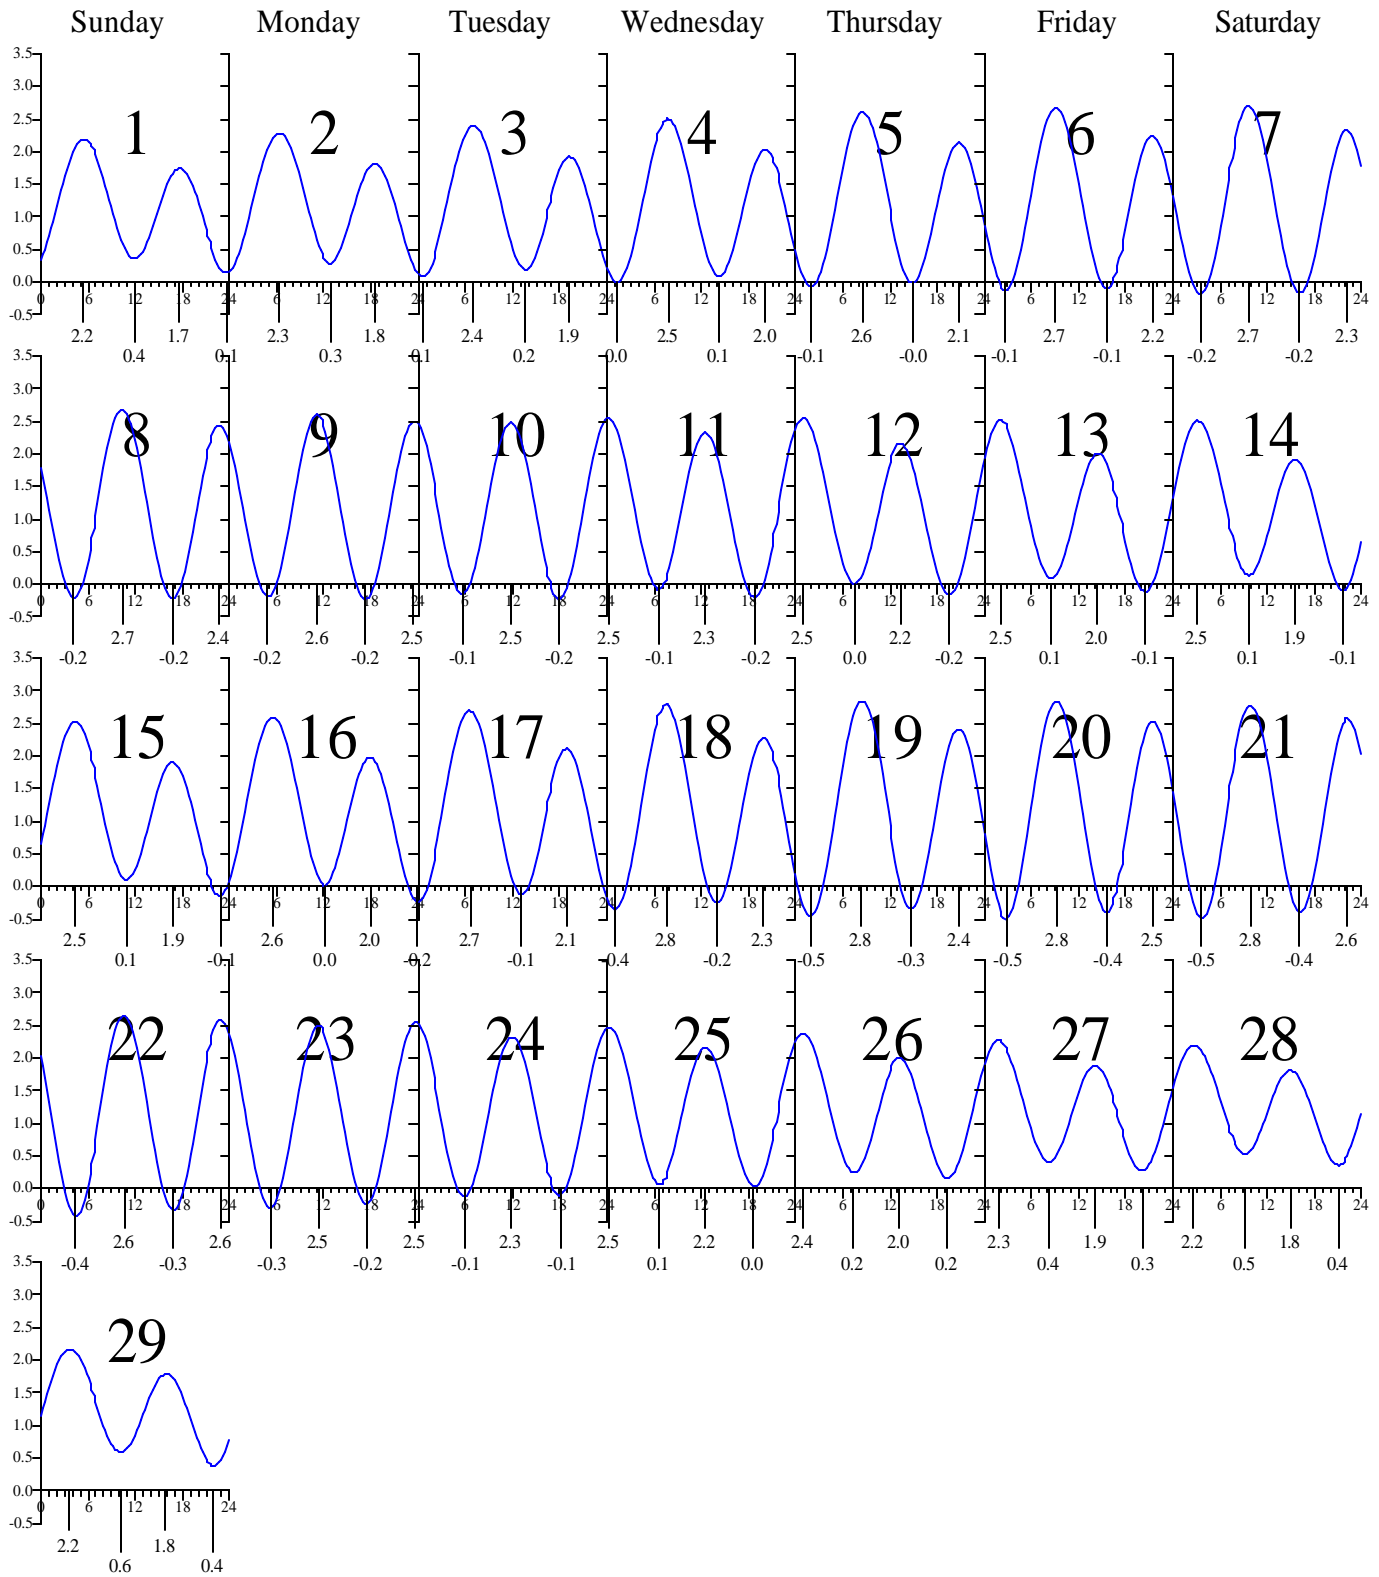

HAMPTON ROADS, VA — Feb 2004 EASTERN STANDARD TIME.

Heights are in FEET above MEAN LOWER LOW WATER.
 0 and 24 are midnight, 12 is noon.