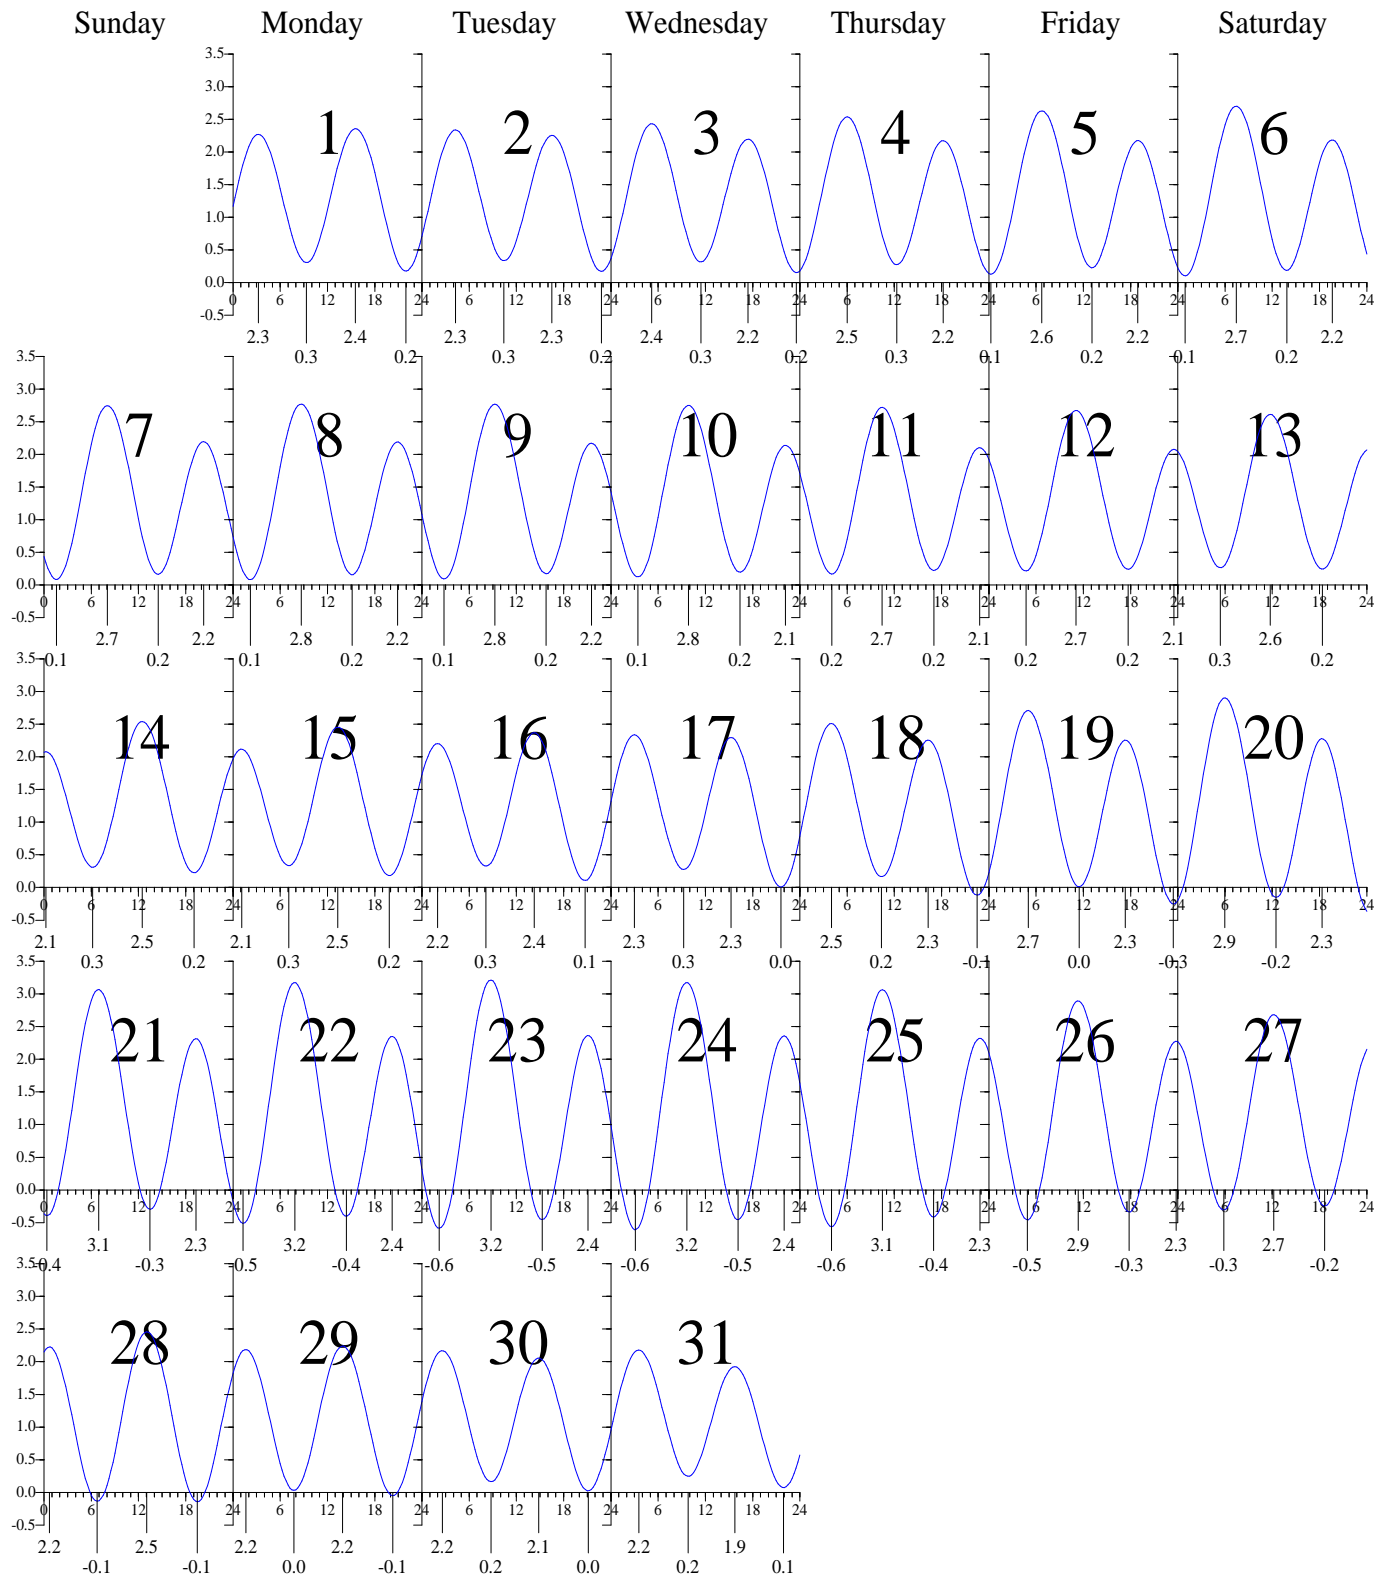

HAMPTON ROADS, VA — Dec 2003 EASTERN STANDARD TIME.

Heights are in FEET above MEAN LOWER LOW WATER.
 0 and 24 are midnight, 12 is noon.