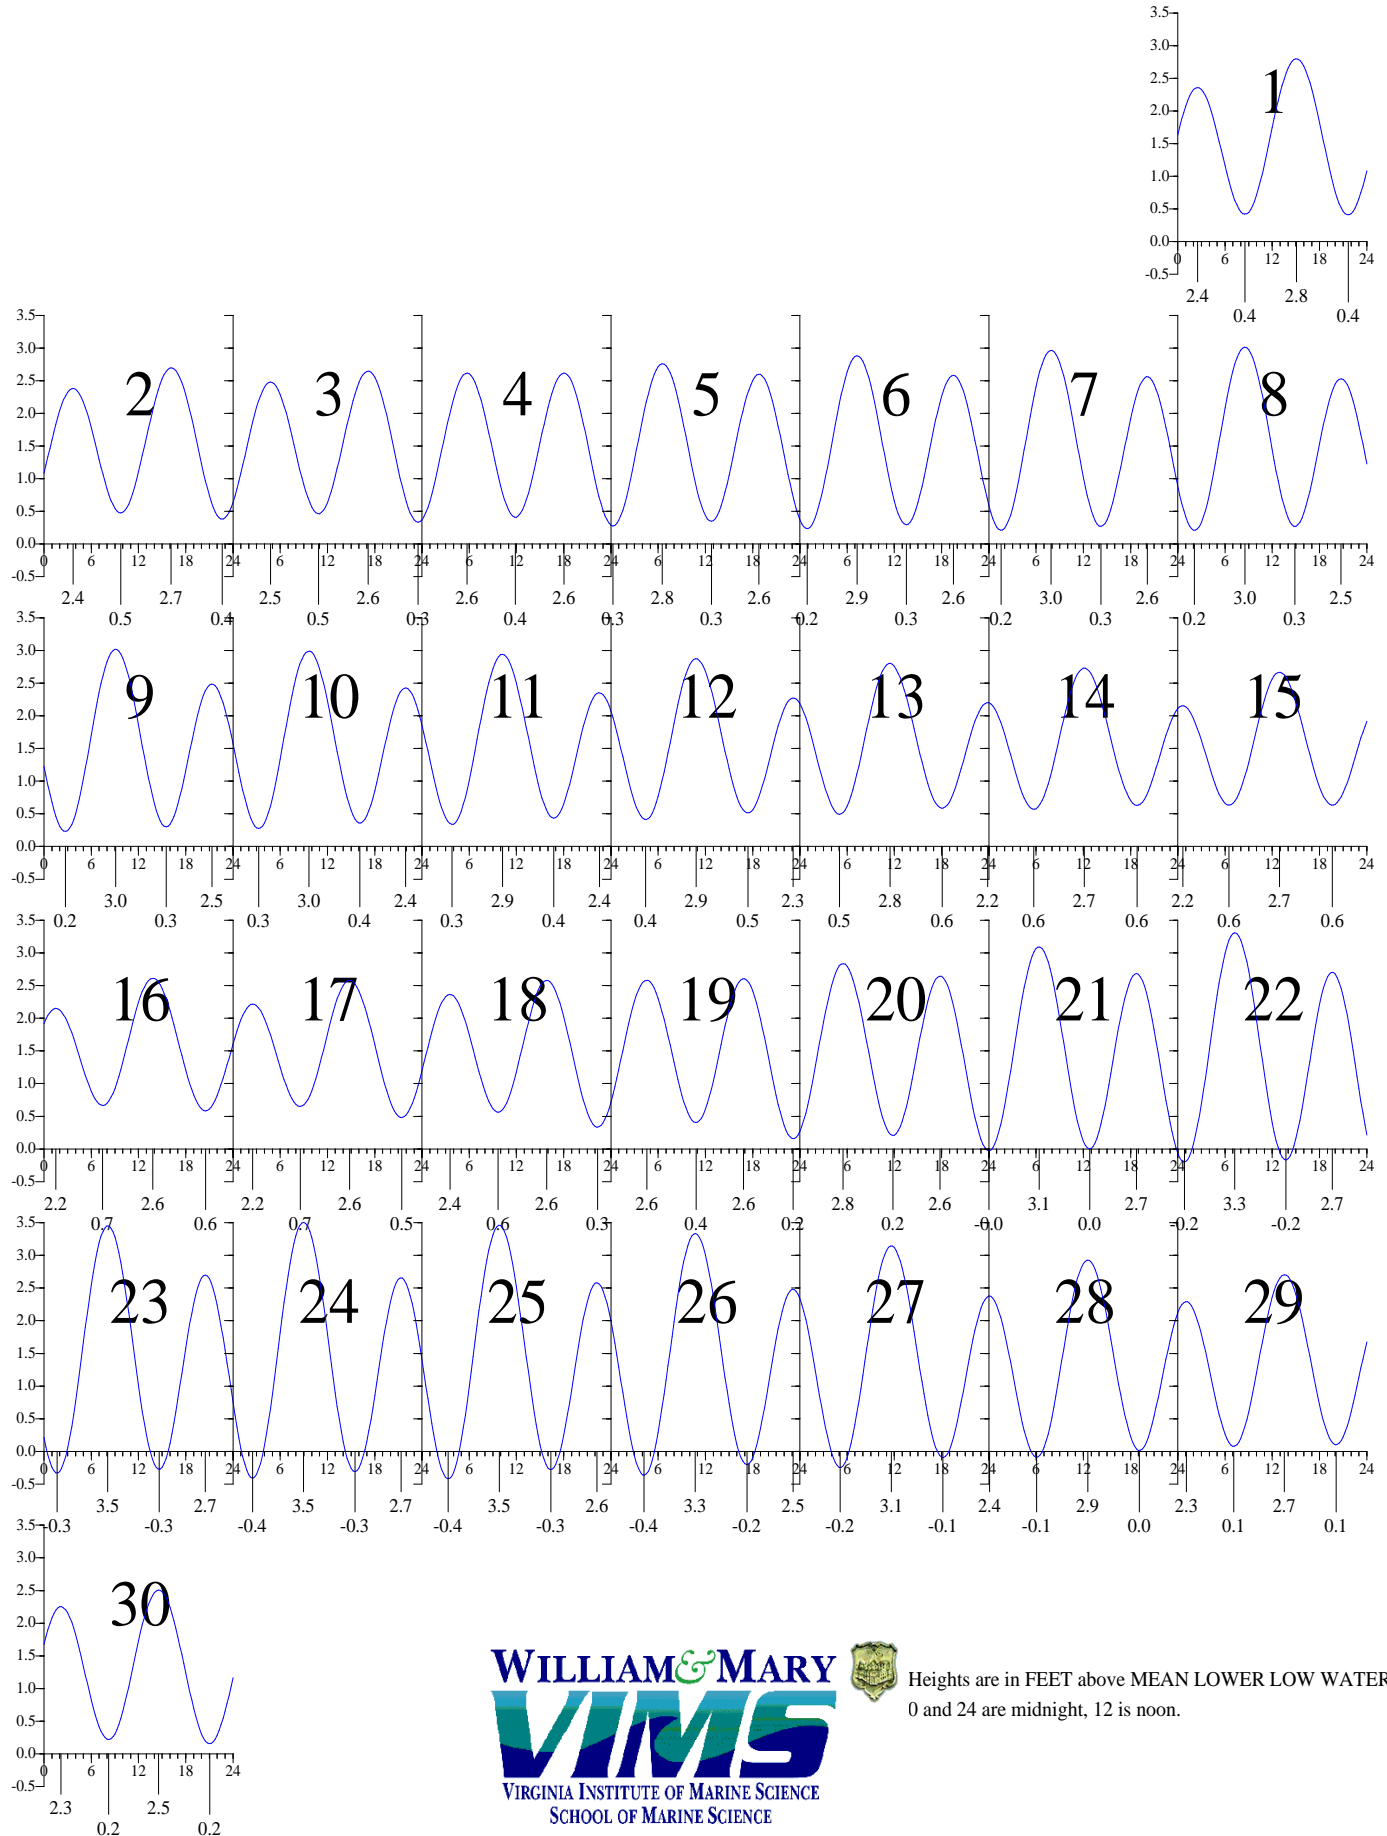

HAMPTON ROADS, VA — Nov 2003 EASTERN STANDARD TIME.

Sunday

Monday

Tuesday

Wednesday

Thursday

Friday

Saturday

Heights are in FEET above MEAN LOWER LOW WATER.
 0 and 24 are midnight, 12 is noon.