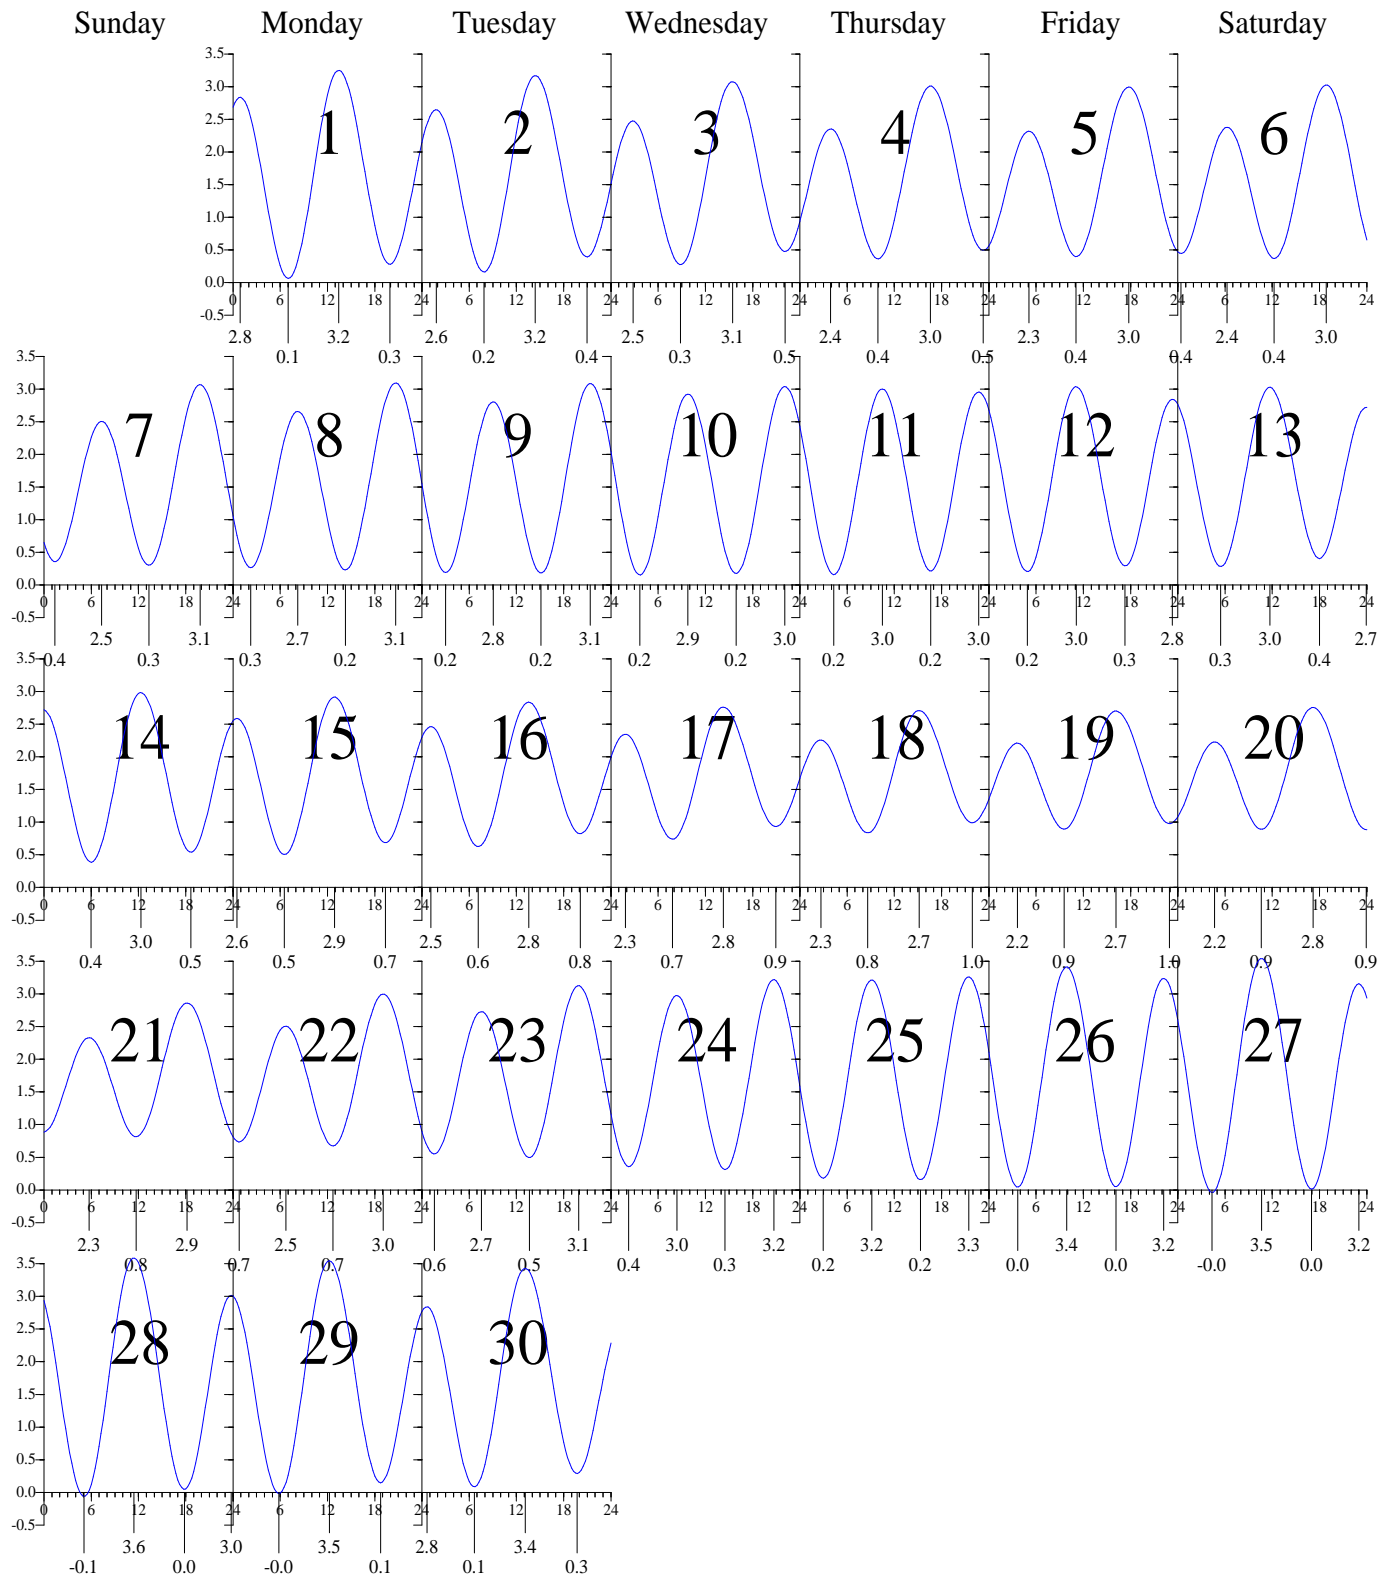

HAMPTON ROADS, VA — Sep 2003 EASTERN DAYLIGHT TIME.

Heights are in FEET above MEAN LOWER LOW WATER.
0 and 24 are midnight, 12 is noon.