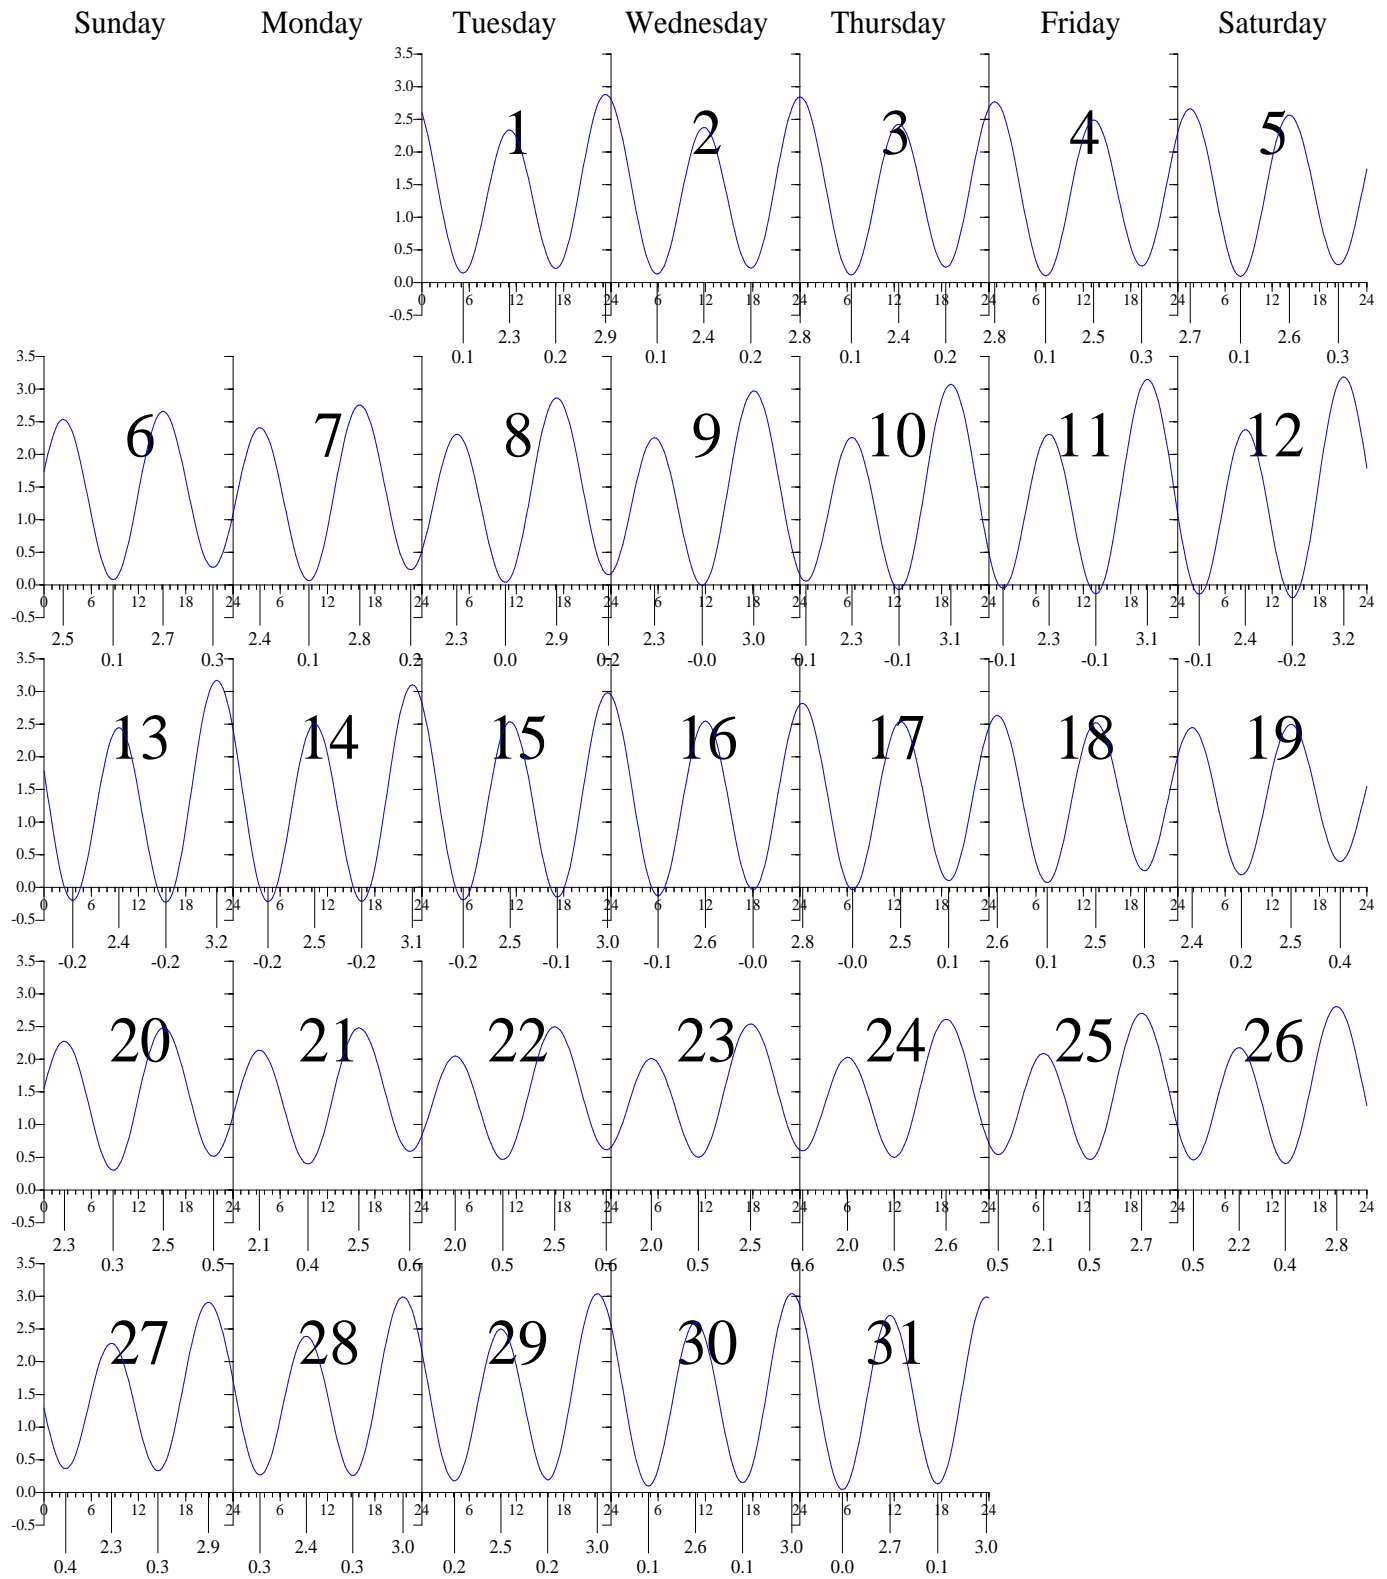

# HAMPTON ROADS, VA — Jul 2003 EASTERN DAYLIGHT TIME.

Heights are in FEET above MEAN LOWER LOW WATER.  
 0 and 24 are midnight, 12 is noon.