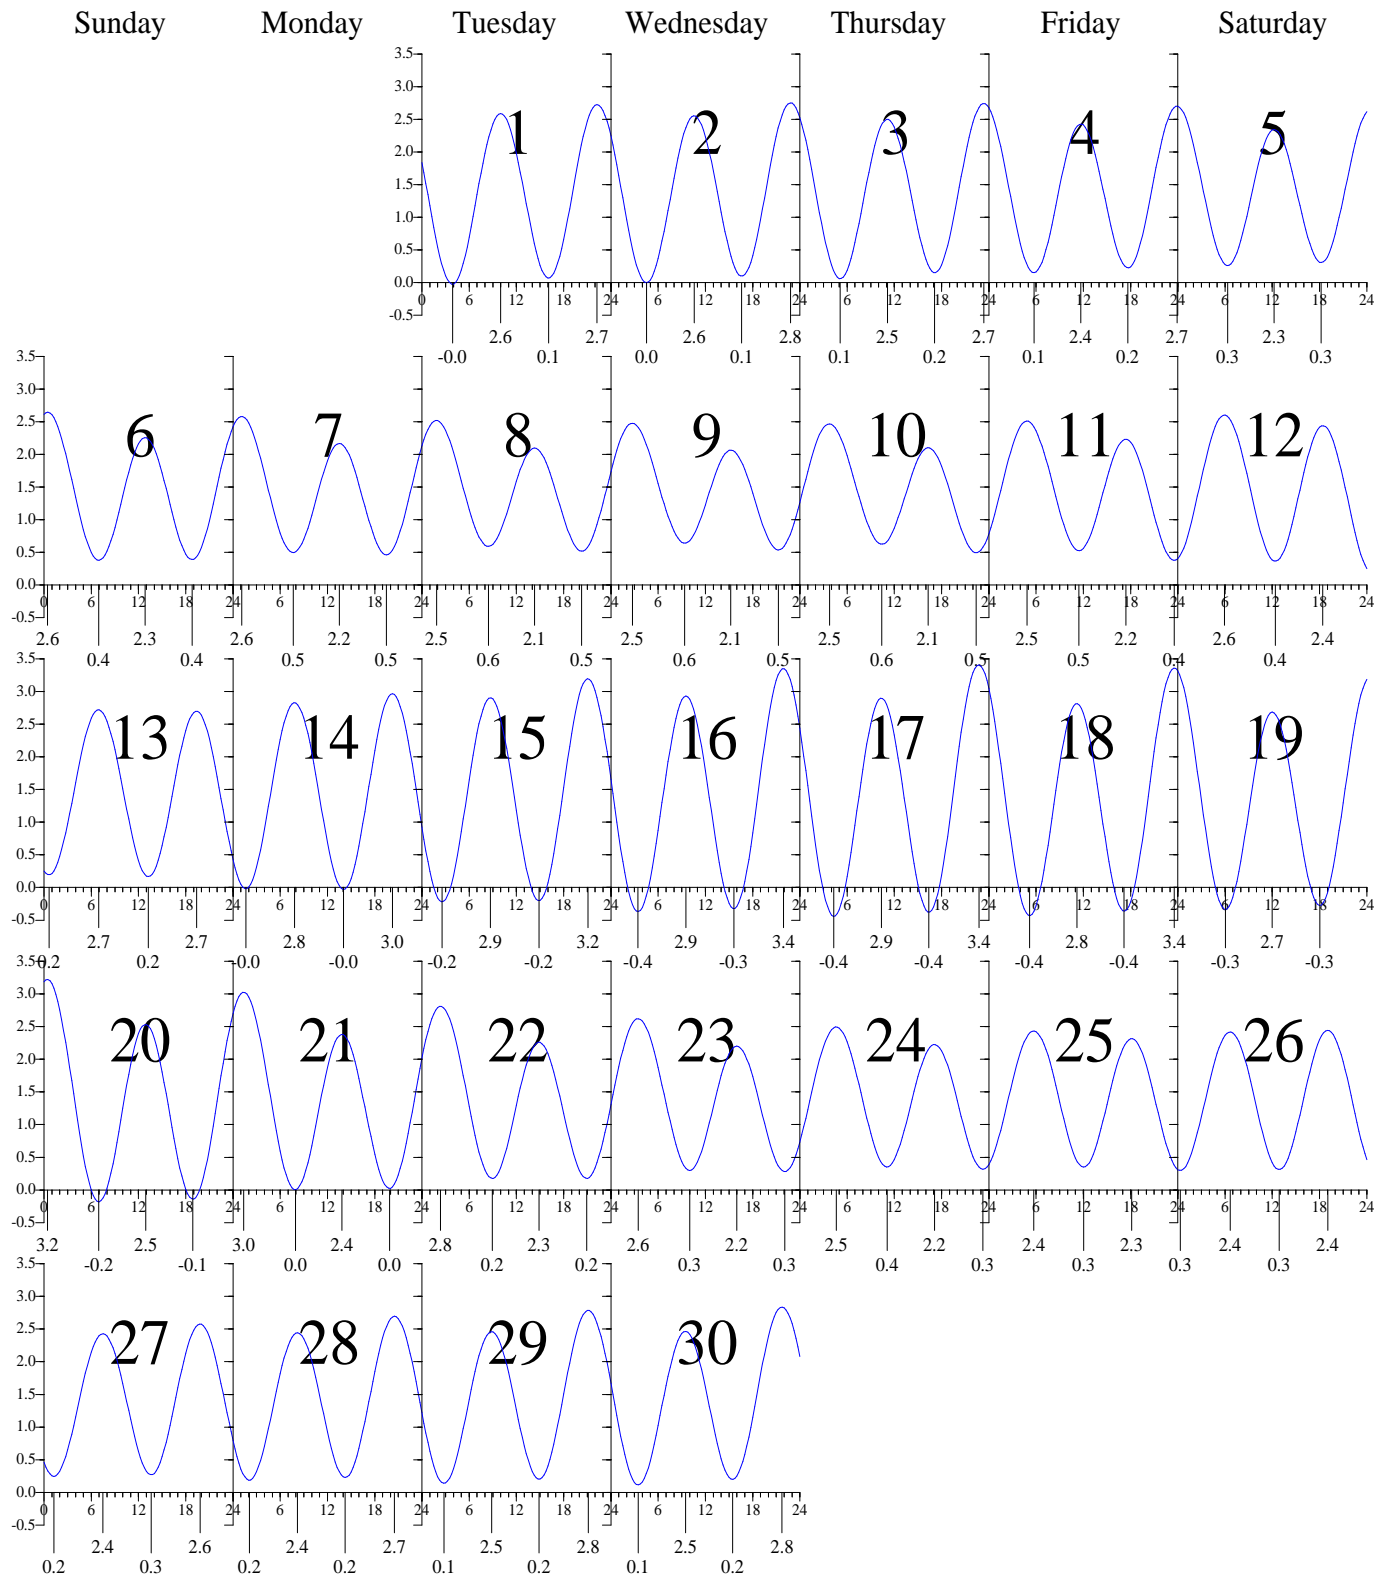

HAMPTON ROADS, VA — Apr 2003 EASTERN DAYLIGHT TIME.

Heights are in FEET above MEAN LOWER LOW WATER.
 0 and 24 are midnight, 12 is noon.