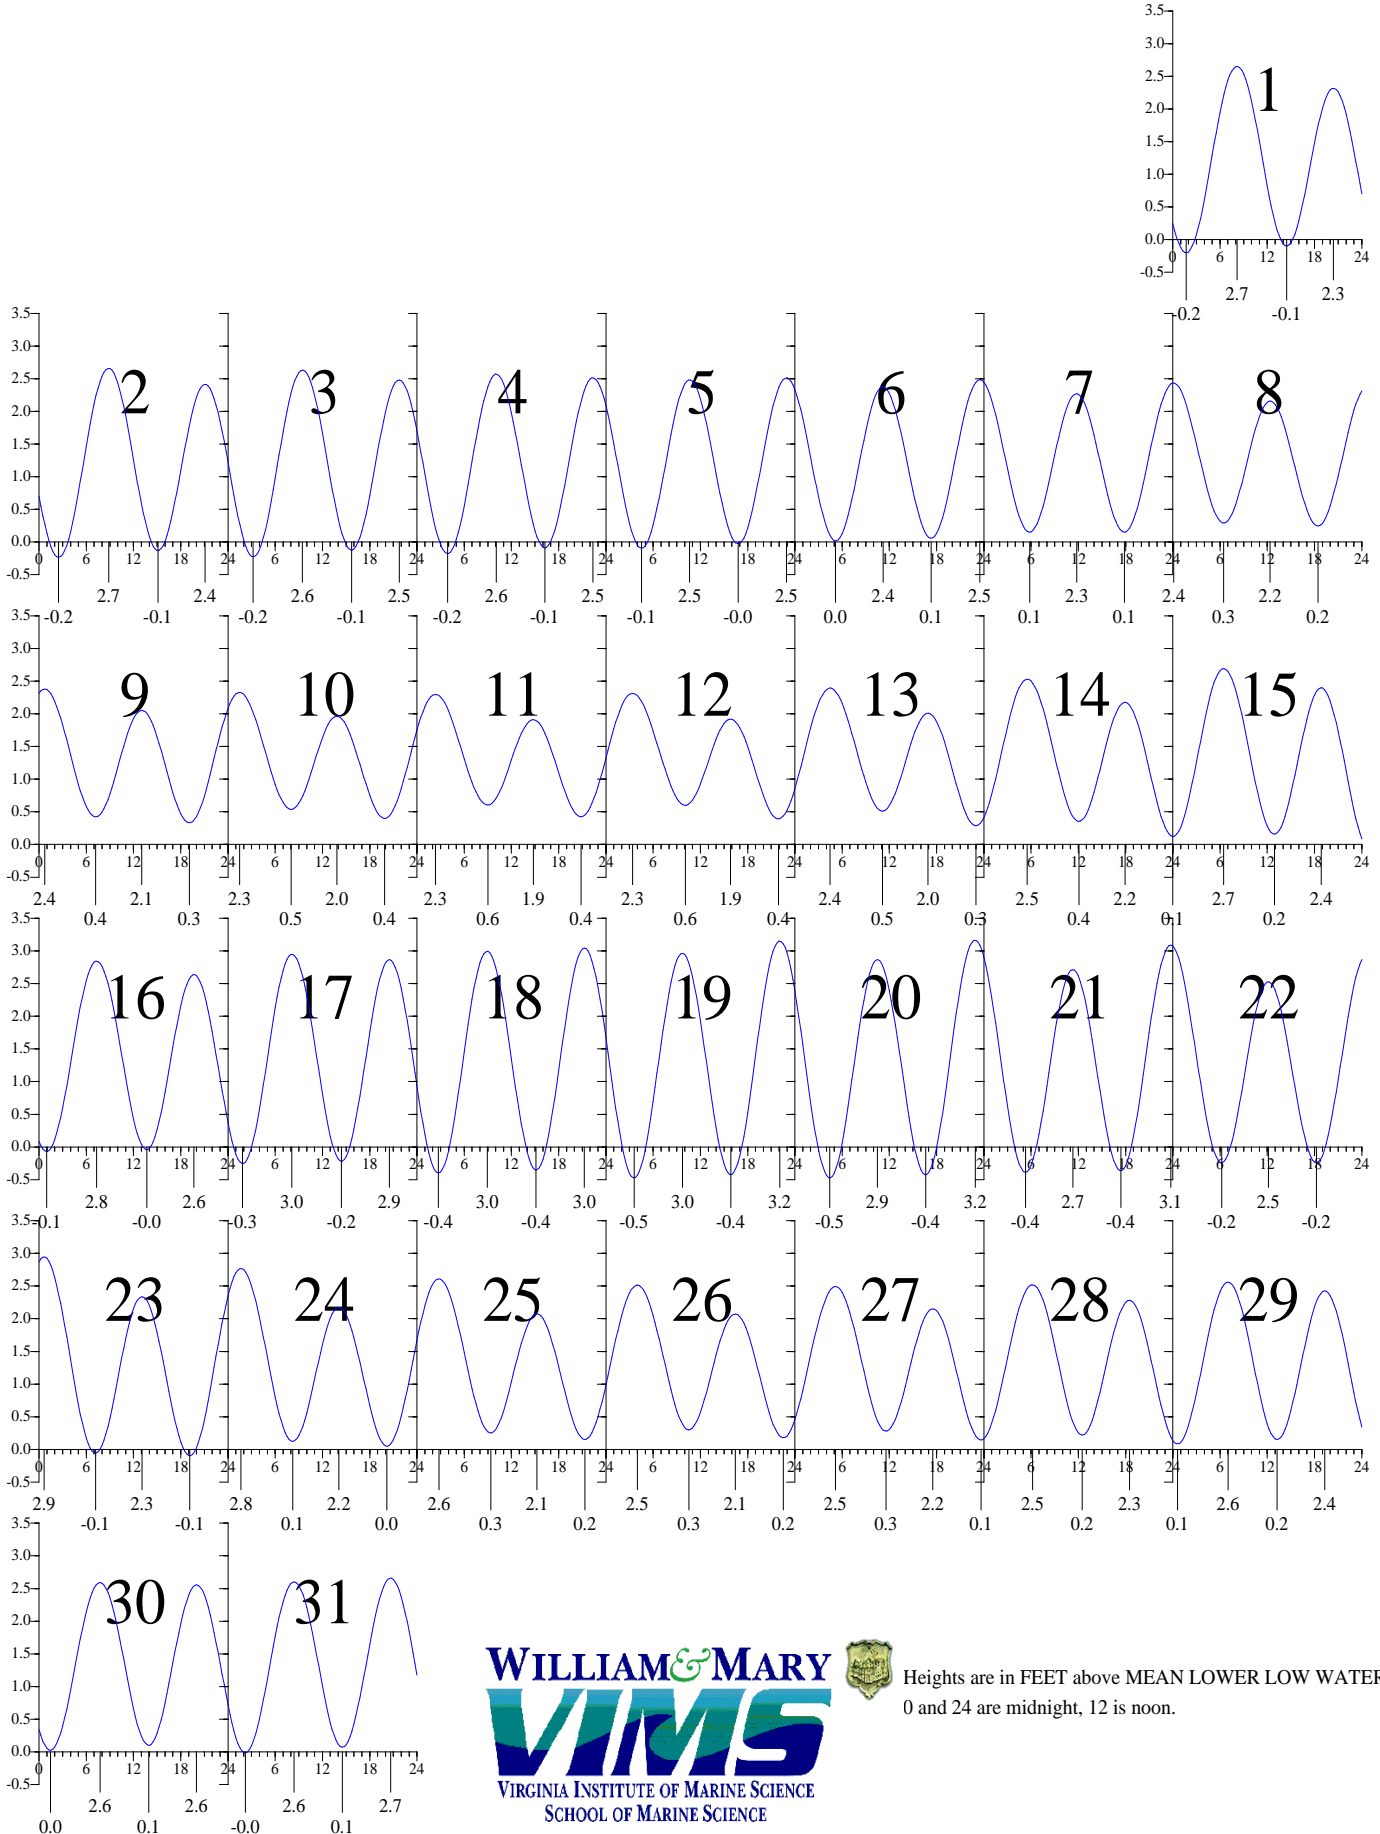

# HAMPTON ROADS, VA — Mar 2003 EASTERN STANDARD TIME.

Sunday

Monday

Tuesday

Wednesday

Thursday

Friday

Saturday

Heights are in FEET above MEAN LOWER LOW WATER.  
0 and 24 are midnight, 12 is noon.