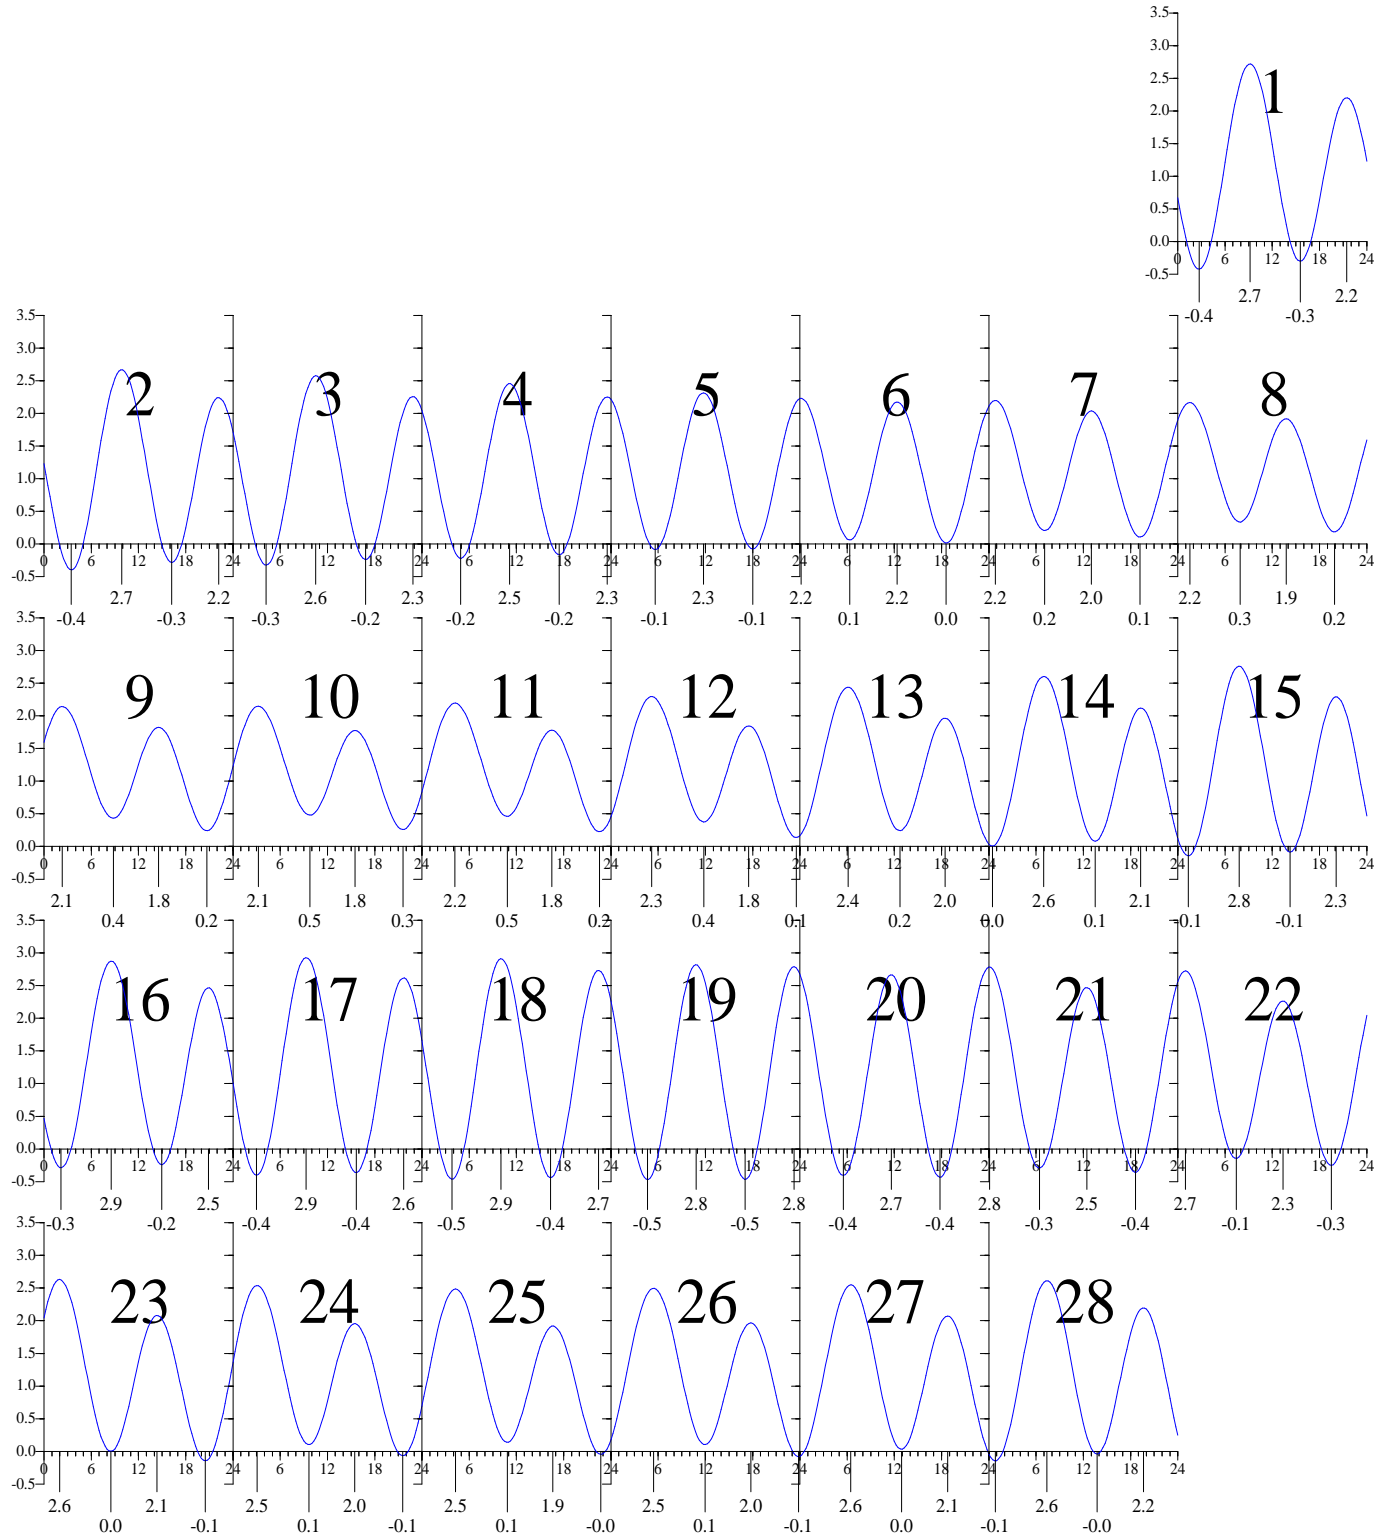

HAMPTON ROADS, VA — Feb 2003 EASTERN STANDARD TIME.

Sunday

Monday

Tuesday

Wednesday

Thursday

Friday

Saturday

Heights are in FEET above MEAN LOWER LOW WATER.
 0 and 24 are midnight, 12 is noon.