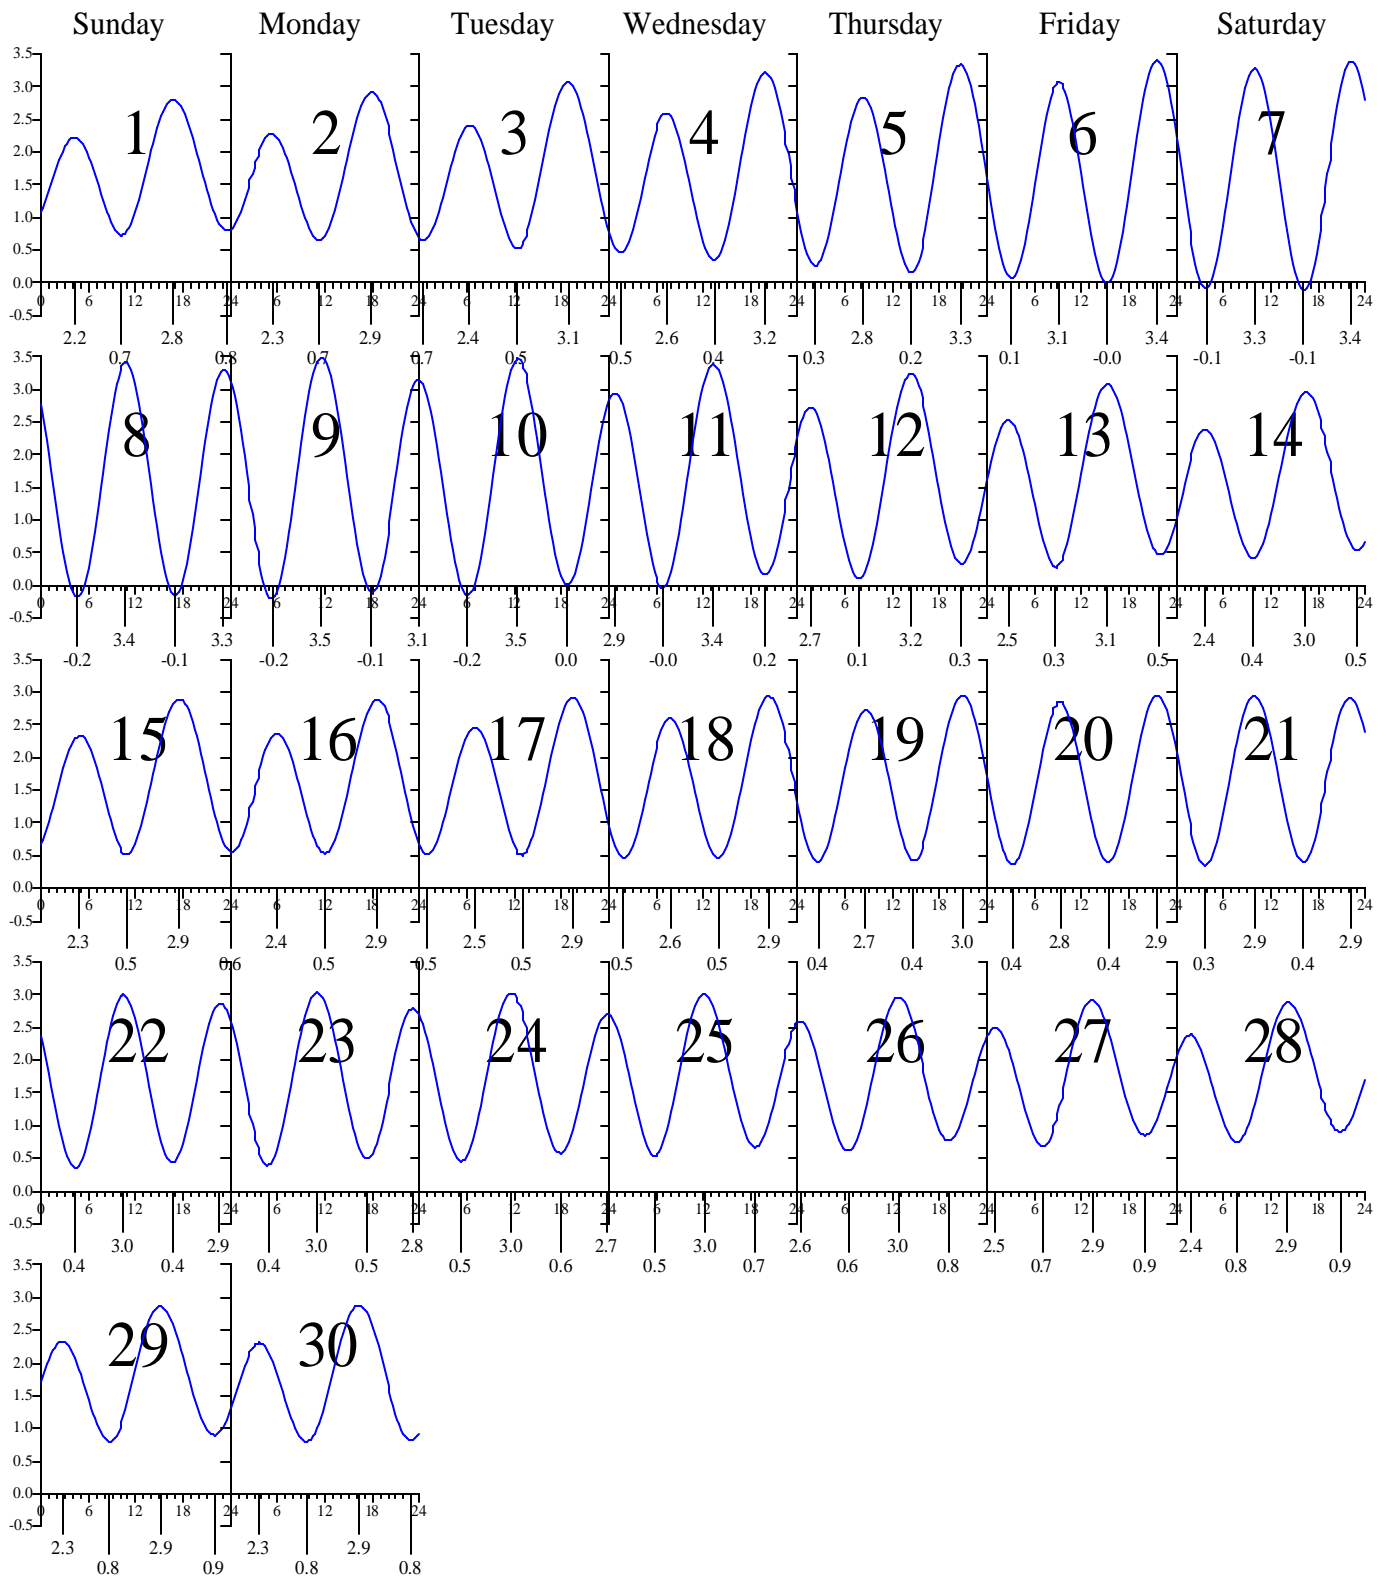

# HAMPTON ROADS, VA — Sep 2002 EASTERN DAYLIGHT TIME.

Heights are in FEET above MEAN LOWER LOW WATER.  
0 and 24 are midnight, 12 is noon.