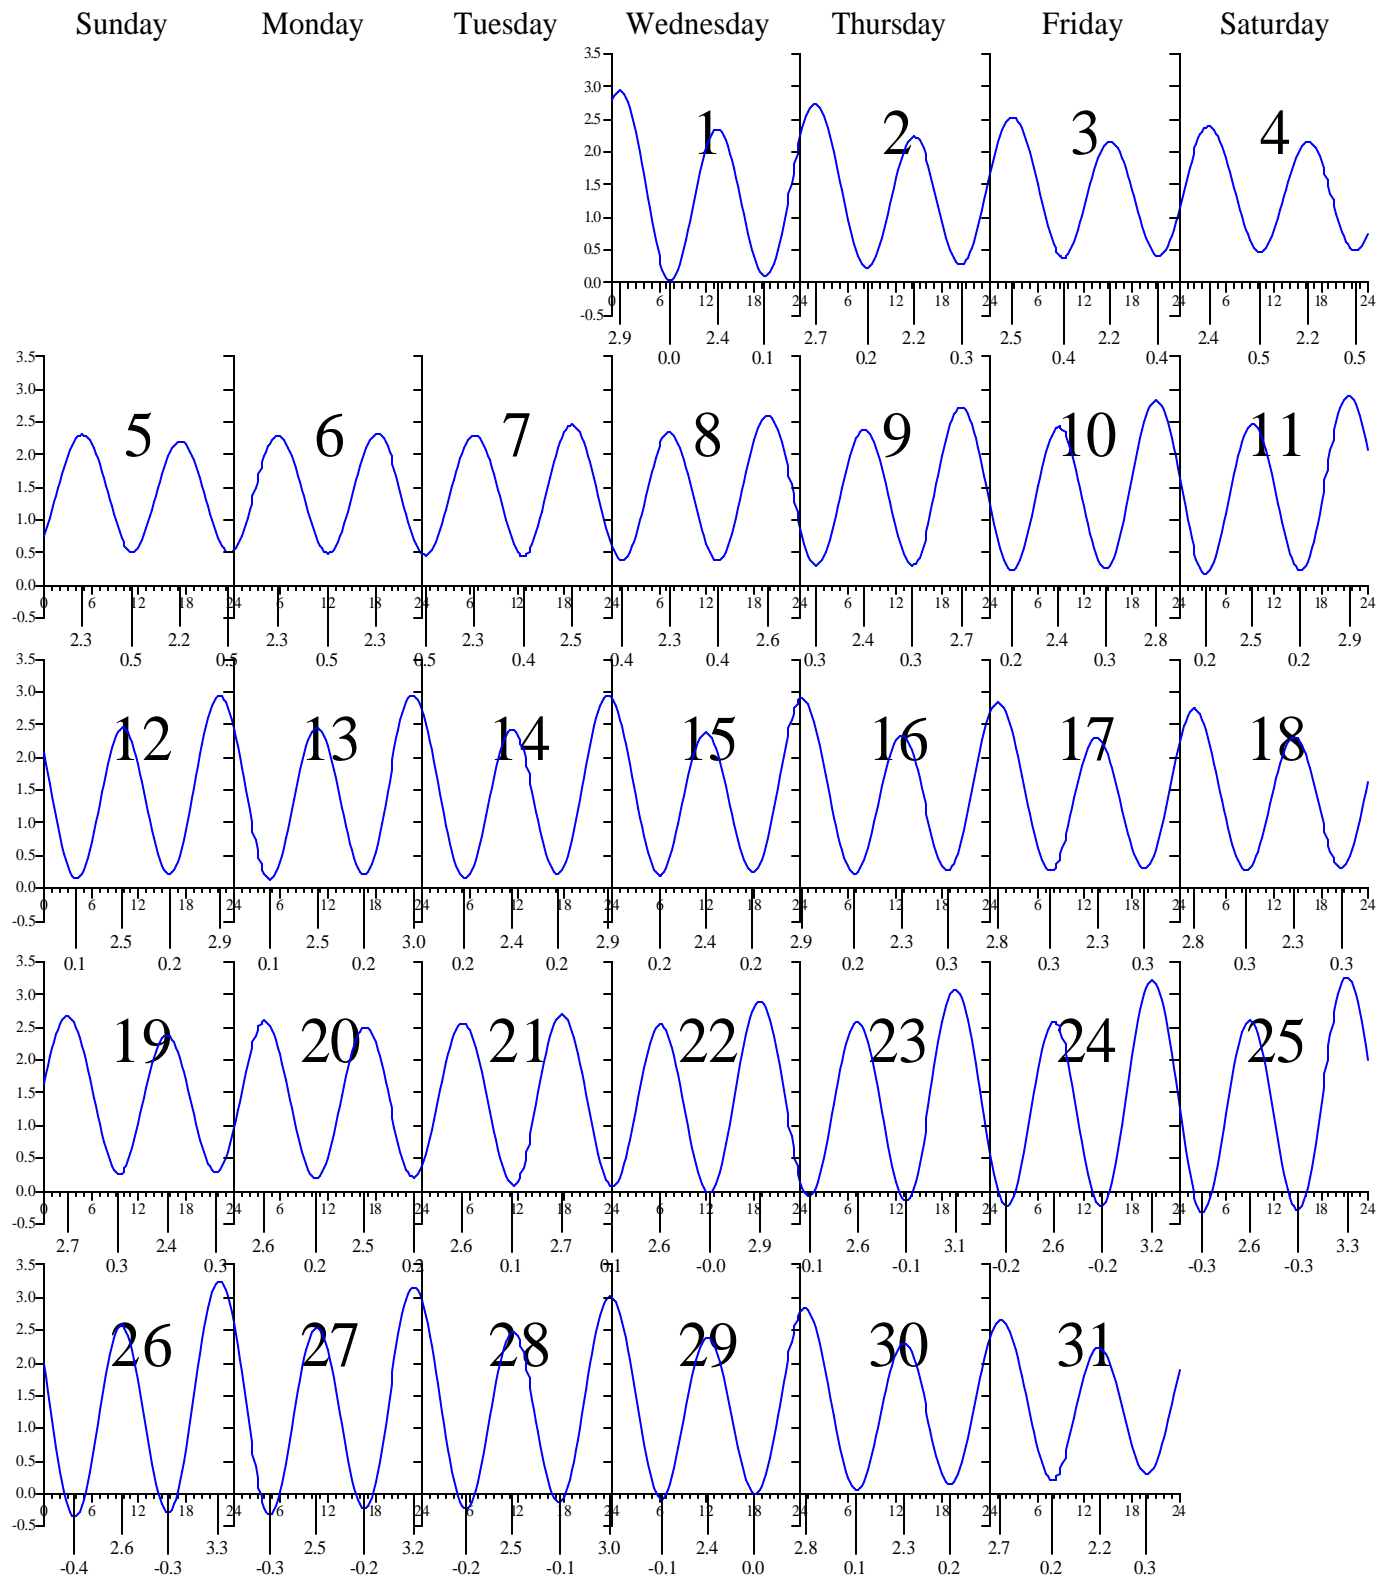

HAMPTON ROADS, VA — May 2002 EASTERN DAYLIGHT TIME.

Heights are in FEET above MEAN LOWER LOW WATER.
0 and 24 are midnight, 12 is noon.