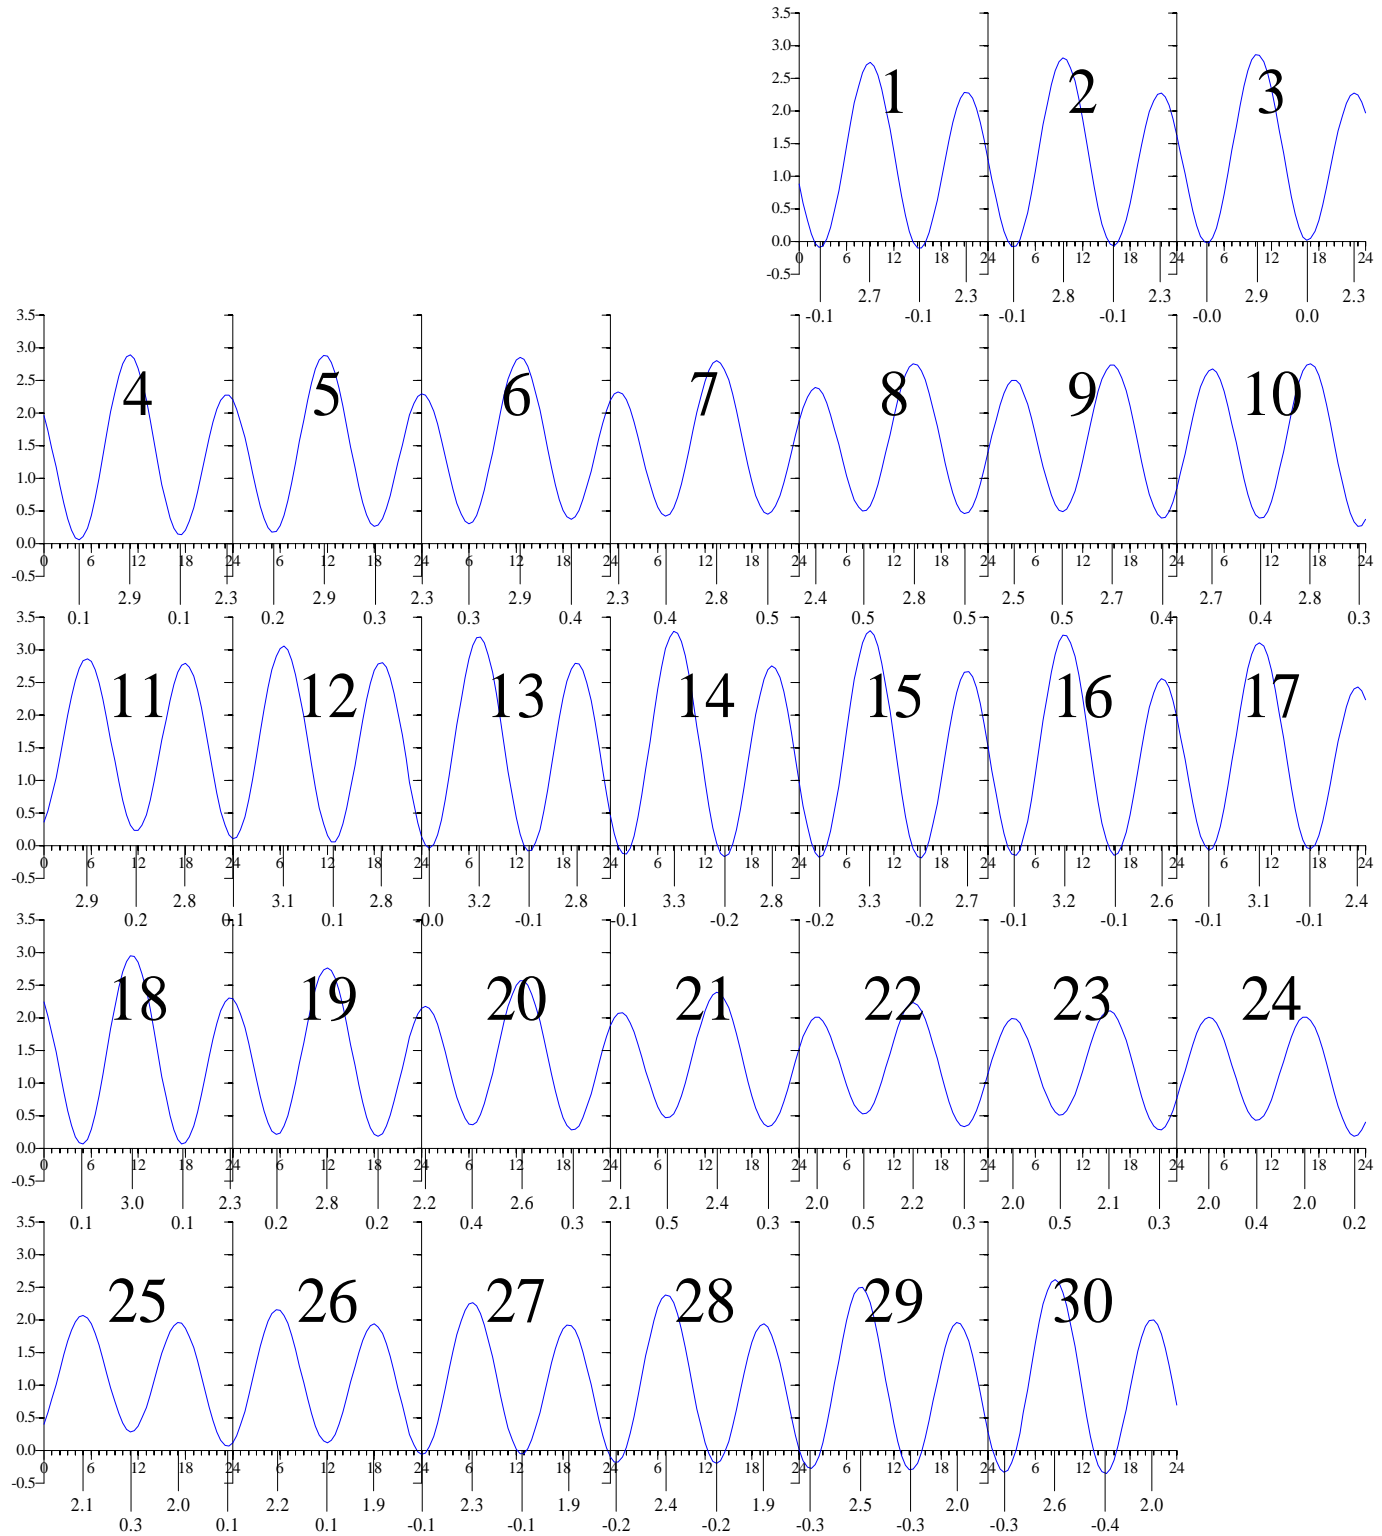

HAMPTON ROADS, Virginia — Nov 2001 EASTERN STANDARD TIME.

Sunday

Monday

Tuesday

Wednesday

Thursday

Friday

Saturday

Heights are in FEET above MEAN LOW WATER.

0 and 24 are midnight, 12 is noon.