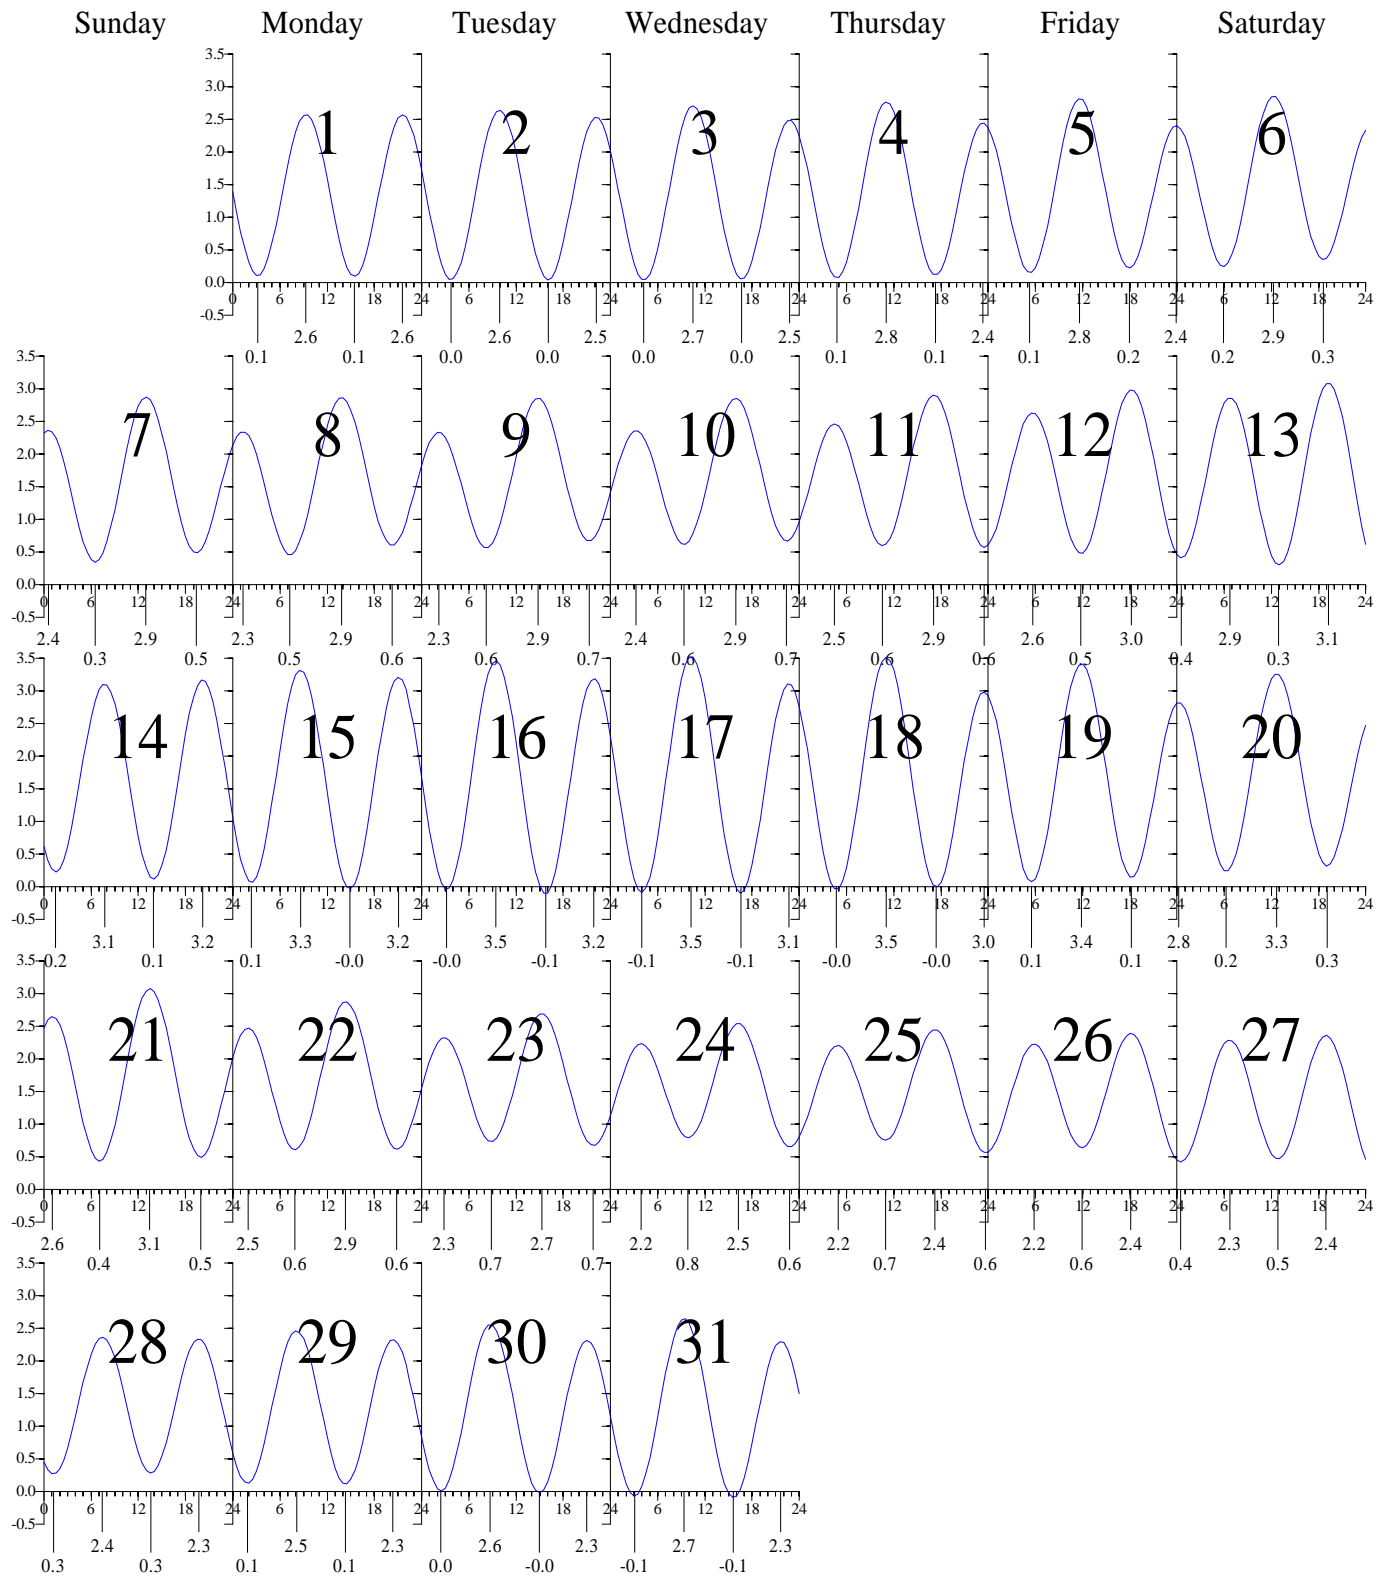

# HAMPTON ROADS, Virginia — Oct 2001 EASTERN DAYLIGHT TIME.

Heights are in FEET above MEAN LOW WATER.  
0 and 24 are midnight, 12 is noon.