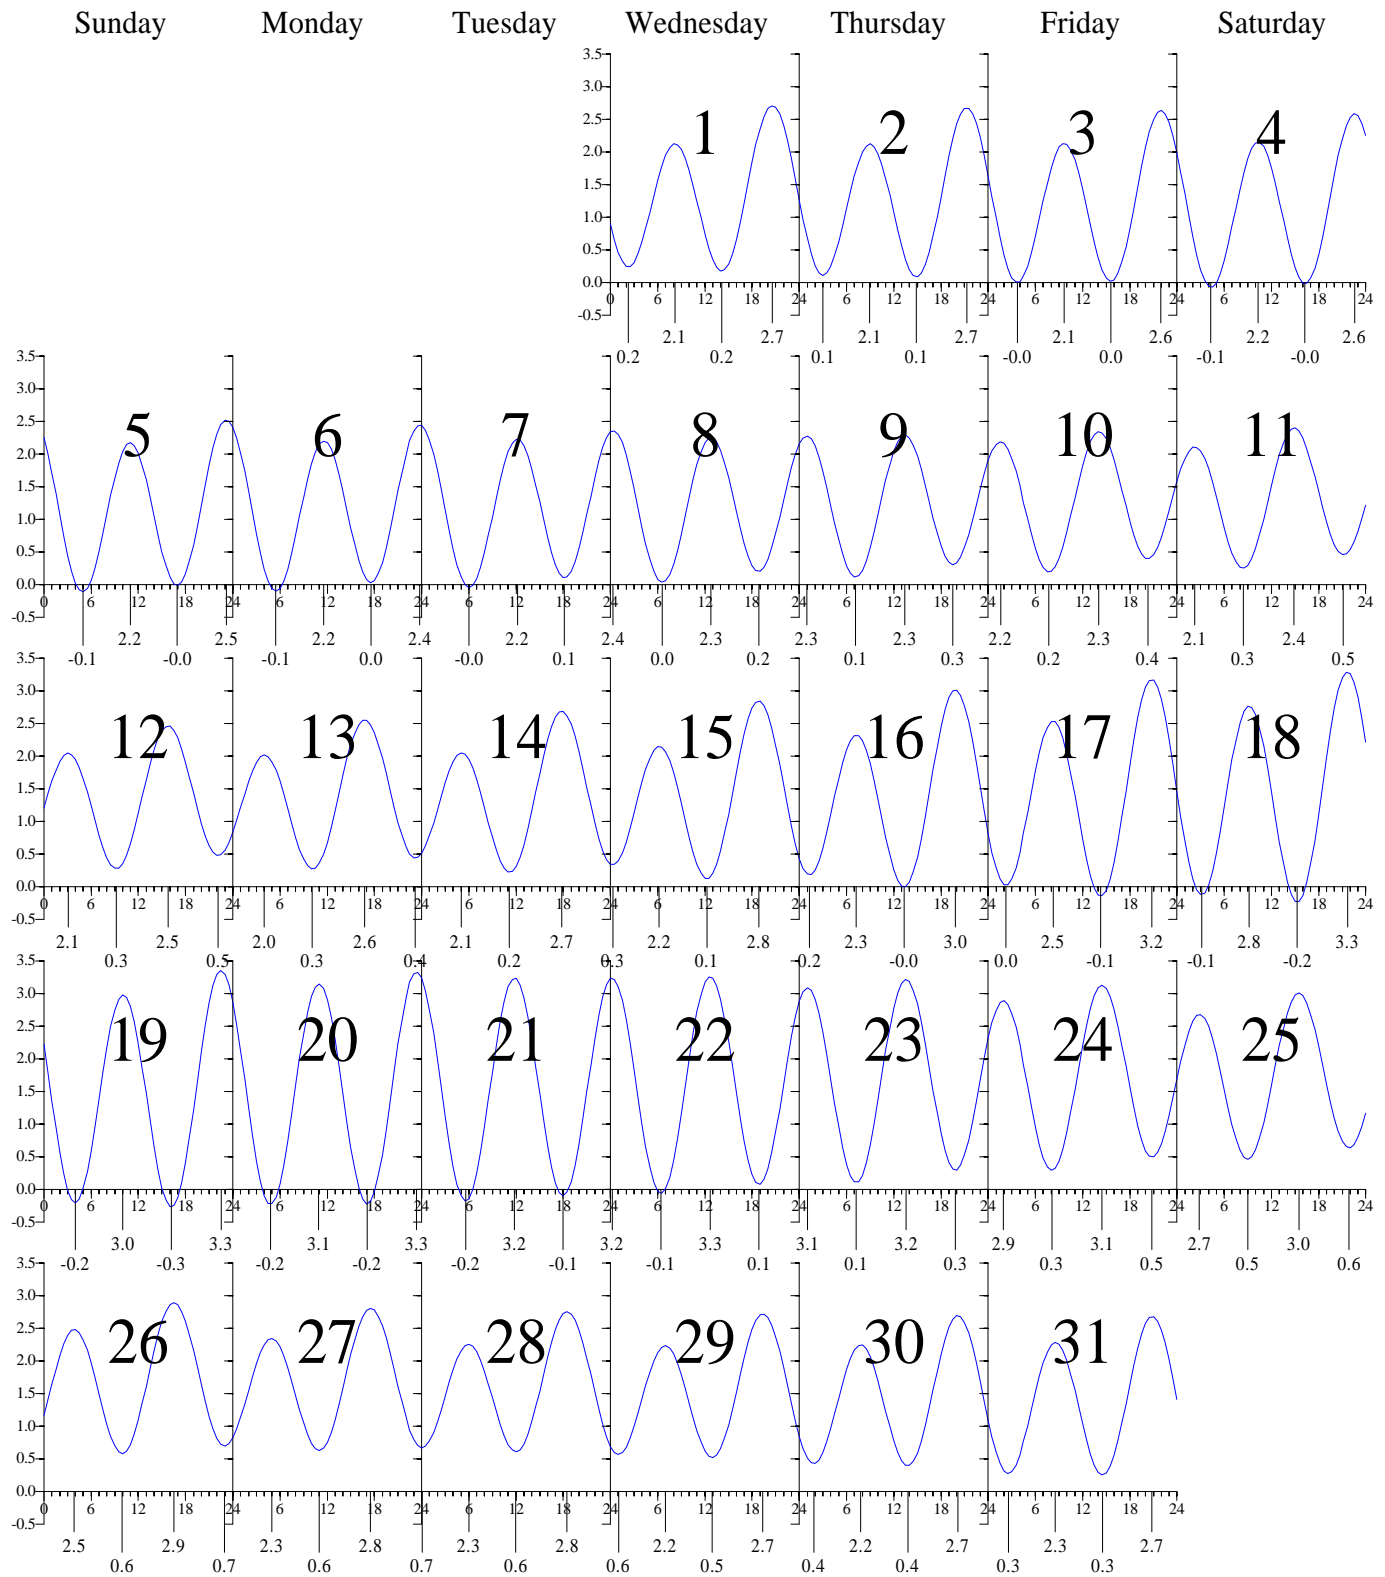

HAMPTON ROADS, Virginia — Aug 2001 EASTERN DAYLIGHT TIME.

Heights are in FEET above MEAN LOW WATER.
0 and 24 are midnight, 12 is noon.