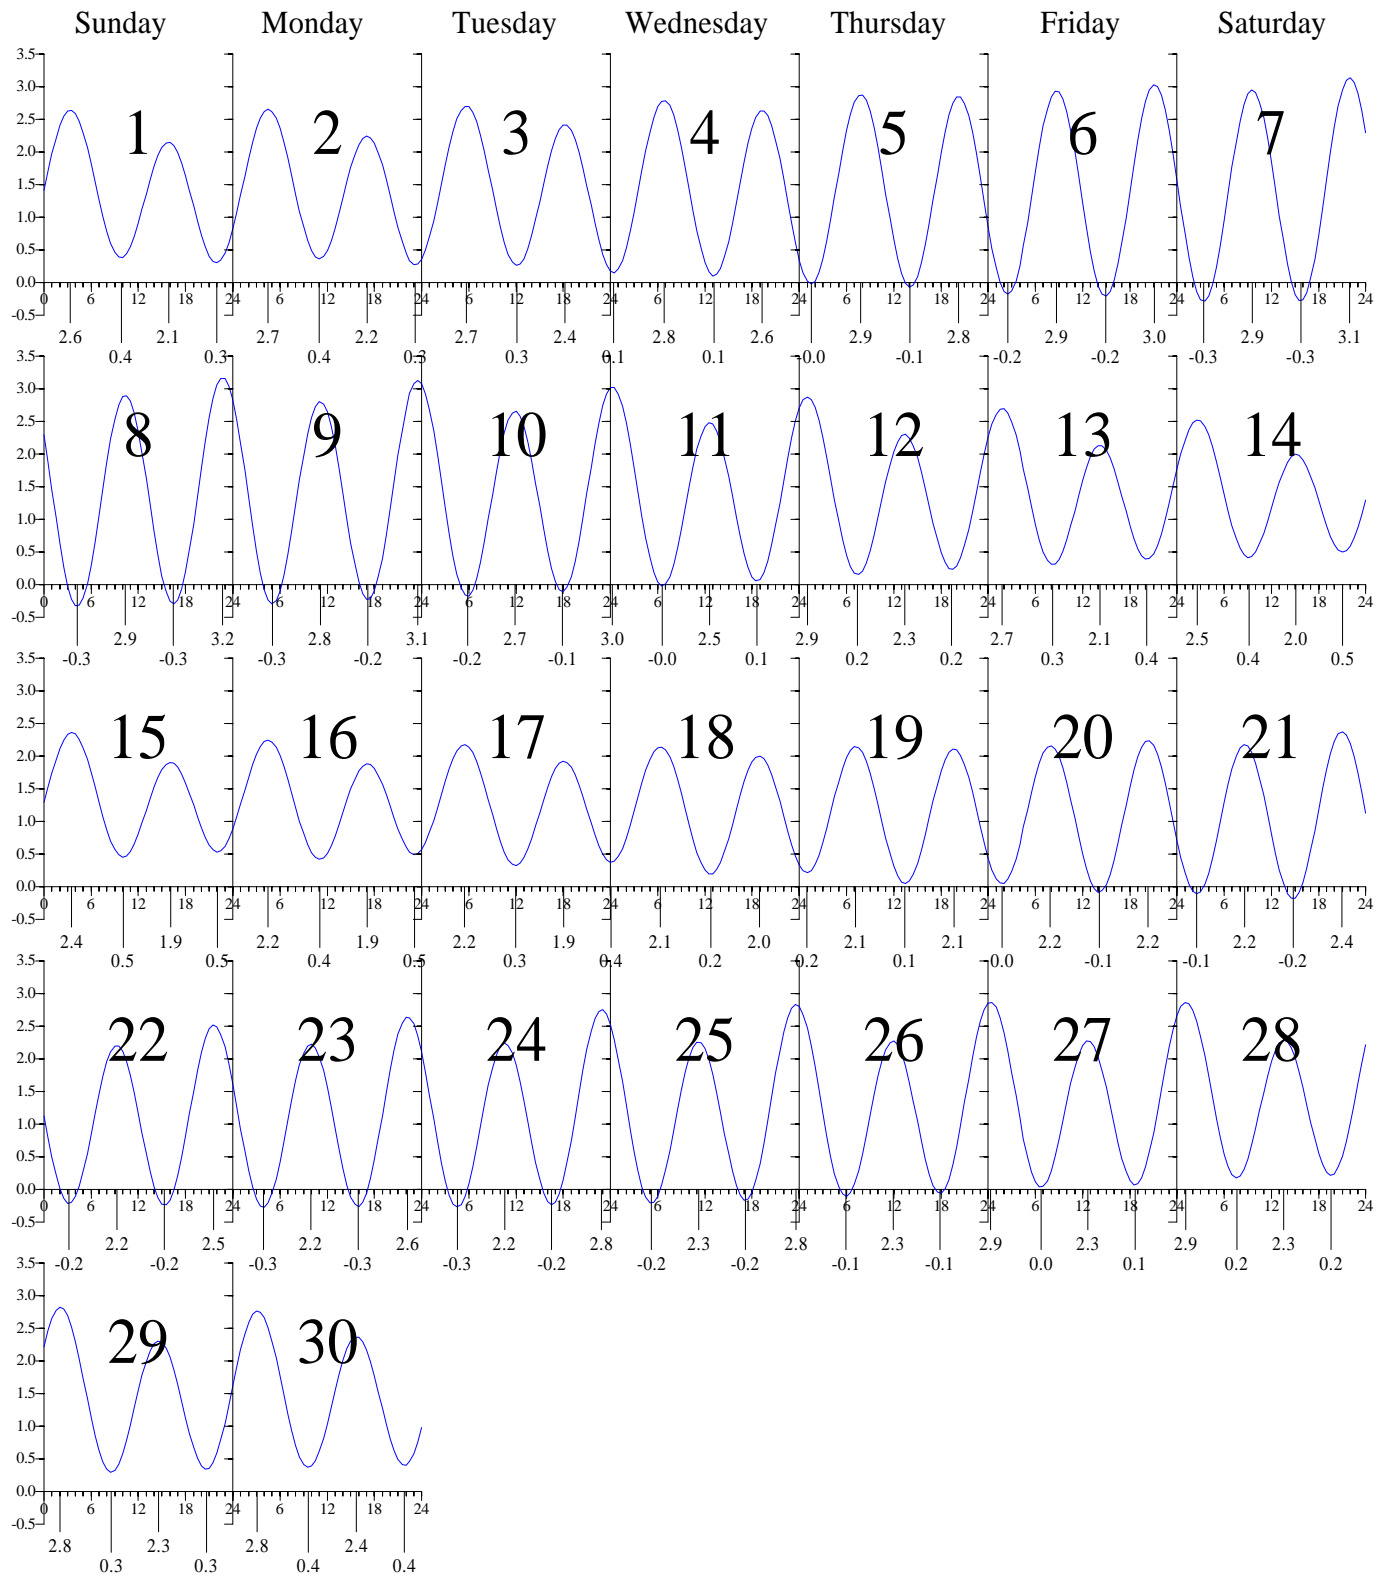

HAMPTON ROADS, Virginia — Apr 2001 EASTERN DAYLIGHT TIME.

Heights are in FEET above MEAN LOW WATER.

0 and 24 are midnight, 12 is noon.