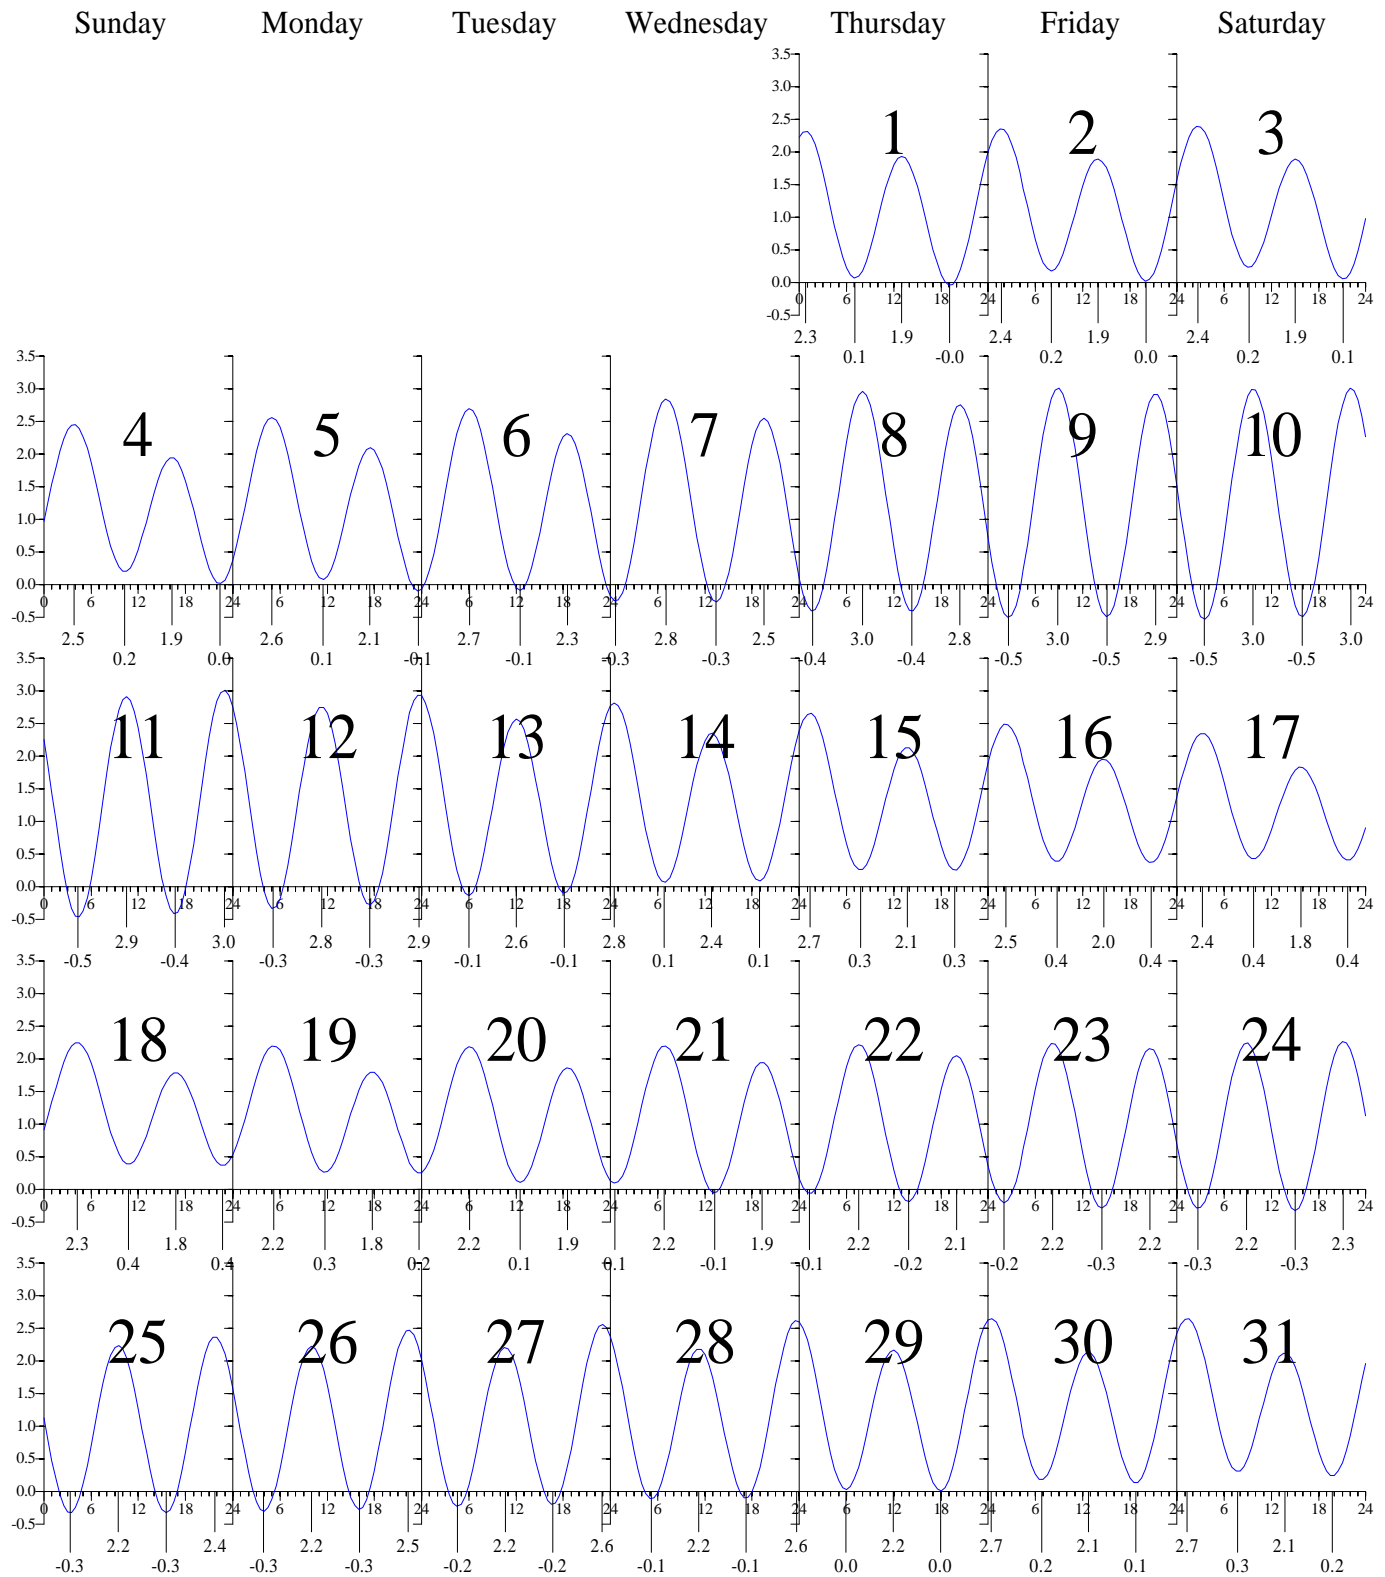

HAMPTON ROADS, Virginia — Mar 2001 EASTERN STANDARD TIME.

Heights are in FEET above MEAN LOW WATER.
0 and 24 are midnight, 12 is noon.