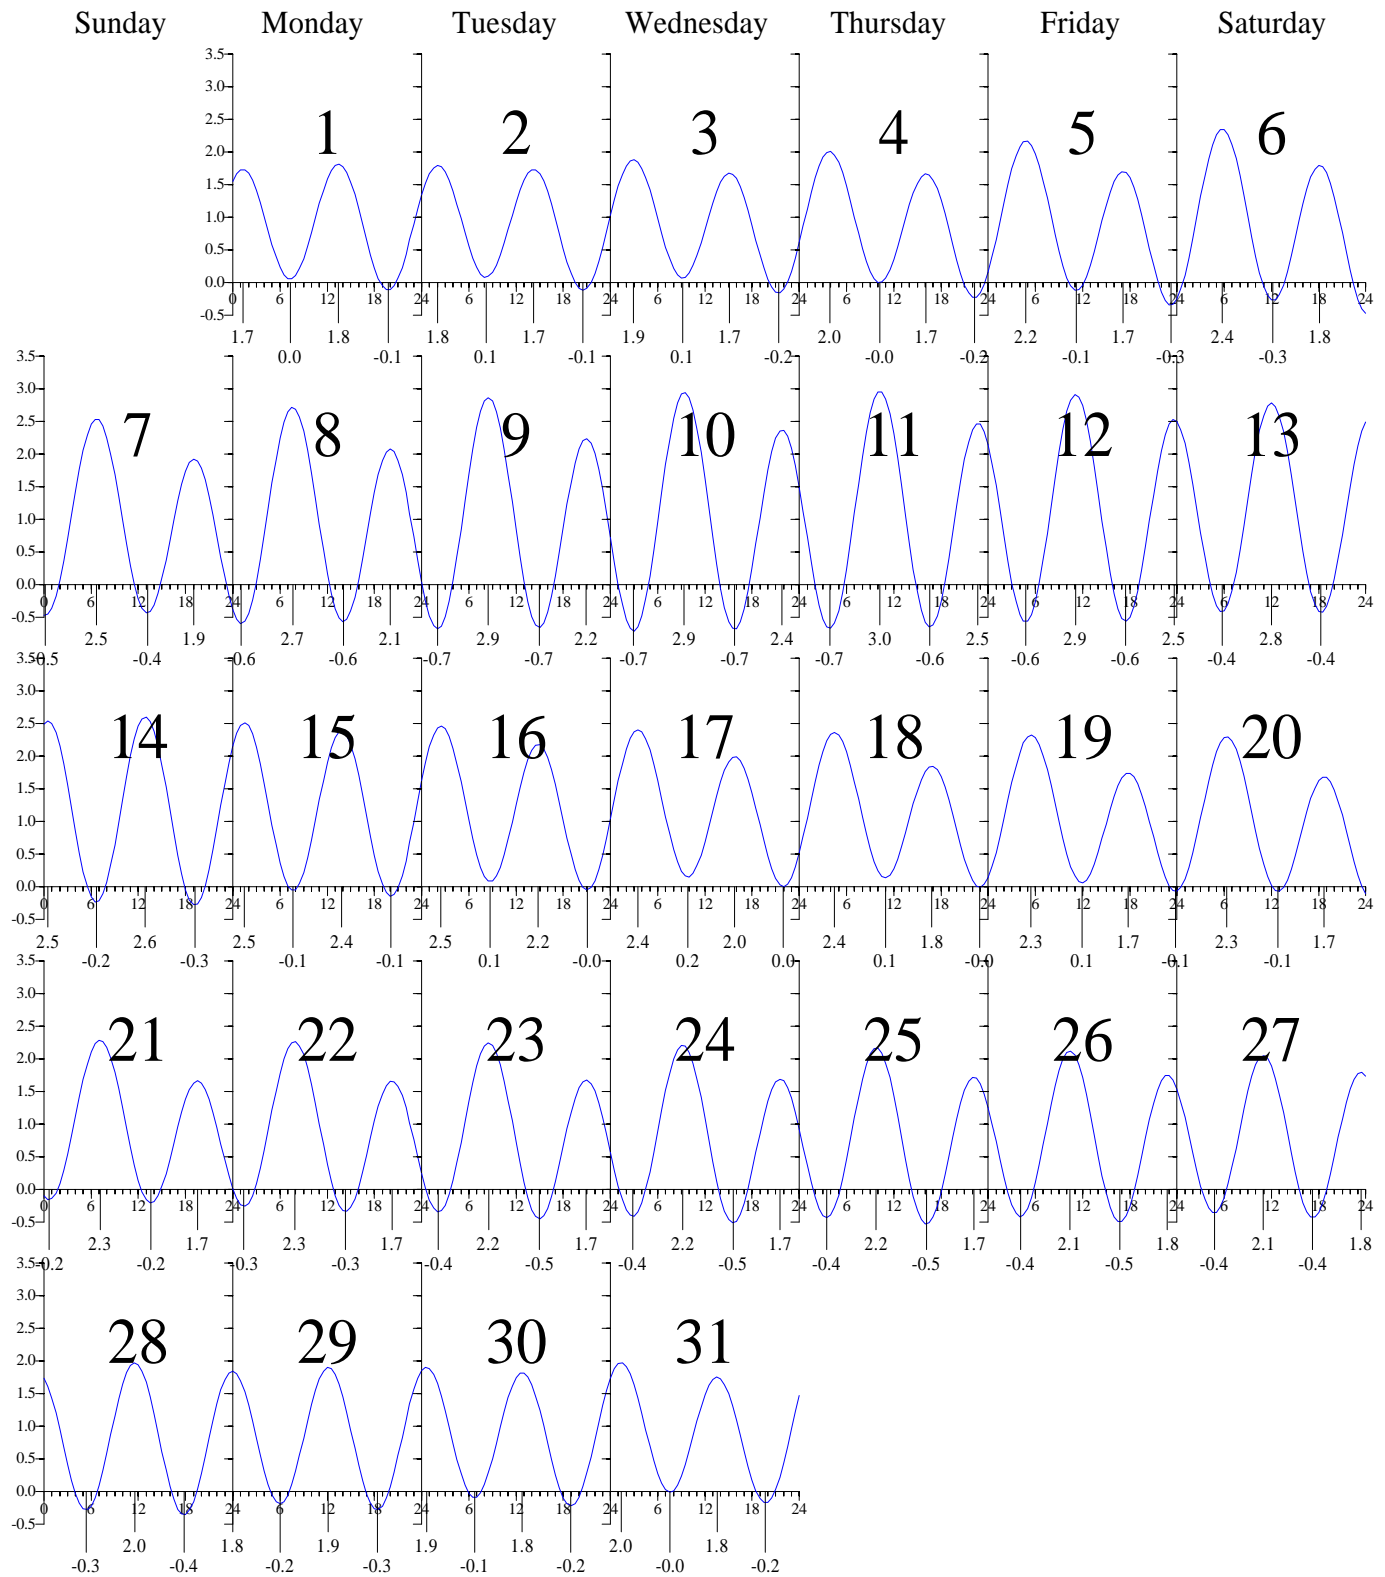

HAMPTON ROADS, Virginia — Jan 2001 EASTERN STANDARD TIME.

Heights are in FEET above MEAN LOW WATER.
0 and 24 are midnight, 12 is noon.